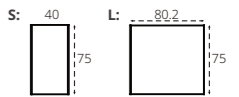

The codes are not included frames.