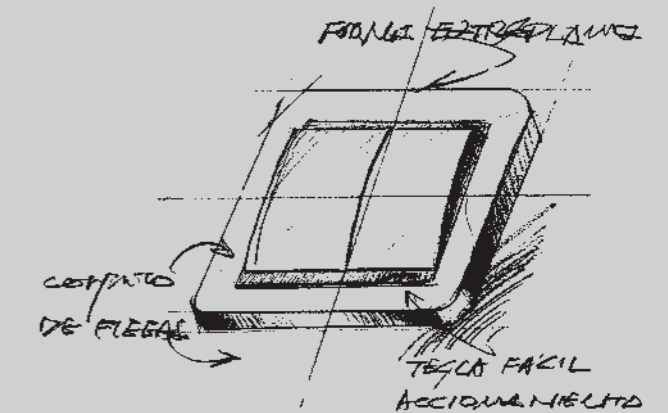

Simon Designing Awards

X Awards 2014
Simon 82 Detail

Red Dot 2017
Simon 100

IF Gold Award 2018
Fluvia Loop

Red Dot 2019
Simon 50E

IF Design Award 2019
Simon 50E

Red Dot 2020
Simon Smart APP

IF Design Award 2021
Simon X3

Red Dot 2021
Simon RoomPad