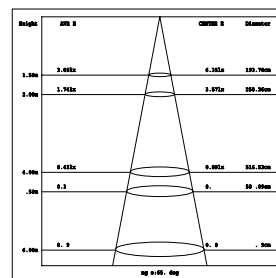

Light-trio

SOLAR-BOL-M2061-50

LED SMD(x20) 220V 2W 3000K

ALUMINIUM + PC

3,000