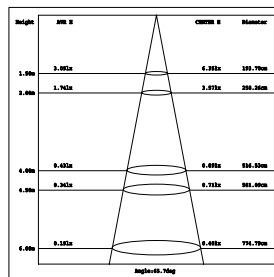

NEW

SOLAR-SERIES

Exterior Solar Lighting

Solar Panel 2 Watt
Voltage / Currency 3.84V, 135mA
Battery 1 x Ni-MH AA 2200mAh
Light Time 18 h

Sensor

Light-trio

SOLAR-WM-M1901
LED SMD(x30) 220V 3W 3000K
ALUMINIUM + PC

N/A