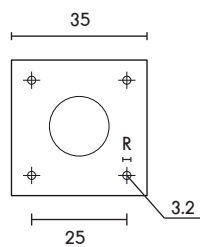

PT-SERIES

Exterior Post Top Lighting