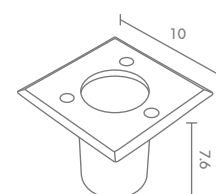

Light-trio

IN-BS101R/GU10

GU10 220V 8W

ALUMINIUM + STAINLESS 304

900.-

Light-trio

IN-BS101S/GU10

GU10 220V 8W

ALUMINIUM + STAINLESS 304

950.-