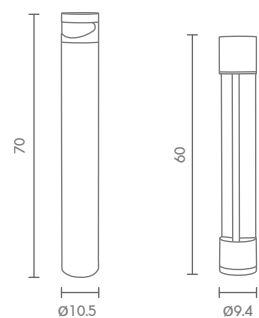

**9,500.-**

 Light-trio

**BOL-0393/LED/BK-H60**  
E27(x3) CREE 1W 3000K  
ALUMINIUM

**3,900.-**

BOL