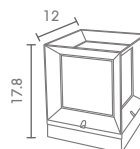

BOR-SERIES

Exterior Border lighting

Light-trio

BOR-130

E27 LED 30W
ALUMINIUM + ACRYLIC

2,600.-

Light-trio

BOR-130S

E27 LED 24W
ALUMINIUM + ACRYLIC

1,920.-

Light-trio

BOR-130SS

E27 LED 12W
ALUMINIUM + ACRYLIC

1,350.-