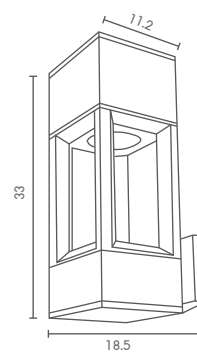

ALUMINIUM

**1,800.-**

 Light-trio

**UD-0213/GU10/BK**  
GU10 LED 220V 8W  
ALUMINIUM  
**3,200.-**

 Light-trio

**UD-0214/GU10/BK**  
GU10 LED 220V 8W  
ALUMINIUM  
**3,000.-**