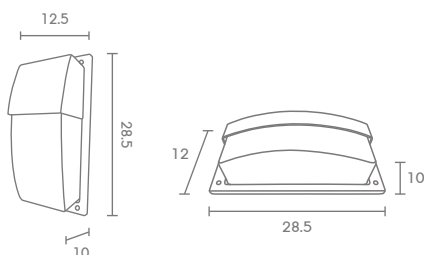

Light-trio

WM-570
E27 LED 12W
ALUMINIUM

1,400.-

Light-trio

WM-571
E27 LED 12W
ALUMINIUM

1,400.-

Light-trio

WM-810
E27 LED 12W
ALUMINIUM

1,580.-