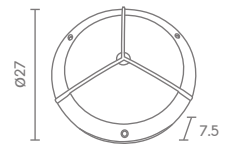

Light-trio

WM-2002
E27 LED 24W
ALUMINIUM + ACRYLIC

600.-

Light-trio

WM-2003
E27 LED 24W
ALUMINIUM + ACRYLIC

600.-