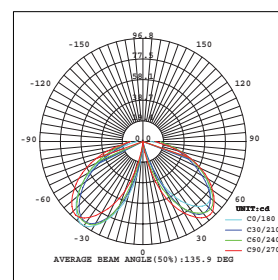

## Exterior Bollard lighting

NEW

 Light-trio

**BOL-M1683L/LED-65**  
LED SMD(x32) 220V 9W 3000K  
ALUMINIUM + PC

3,000.-

 Light-trio

**BOL-M1684L/LED-65**  
LED SMD(x32) 220V 9W 3000K  
ALUMINIUM + PC

3,000.-