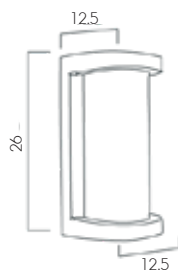

E27 LED 24W  
LED I22 16W  
ALUMINIUM

**1,630.-**

 Light-trio

**WM-820/BK**

E27 LED 24W  
ALUMINIUM

**1,800.-**