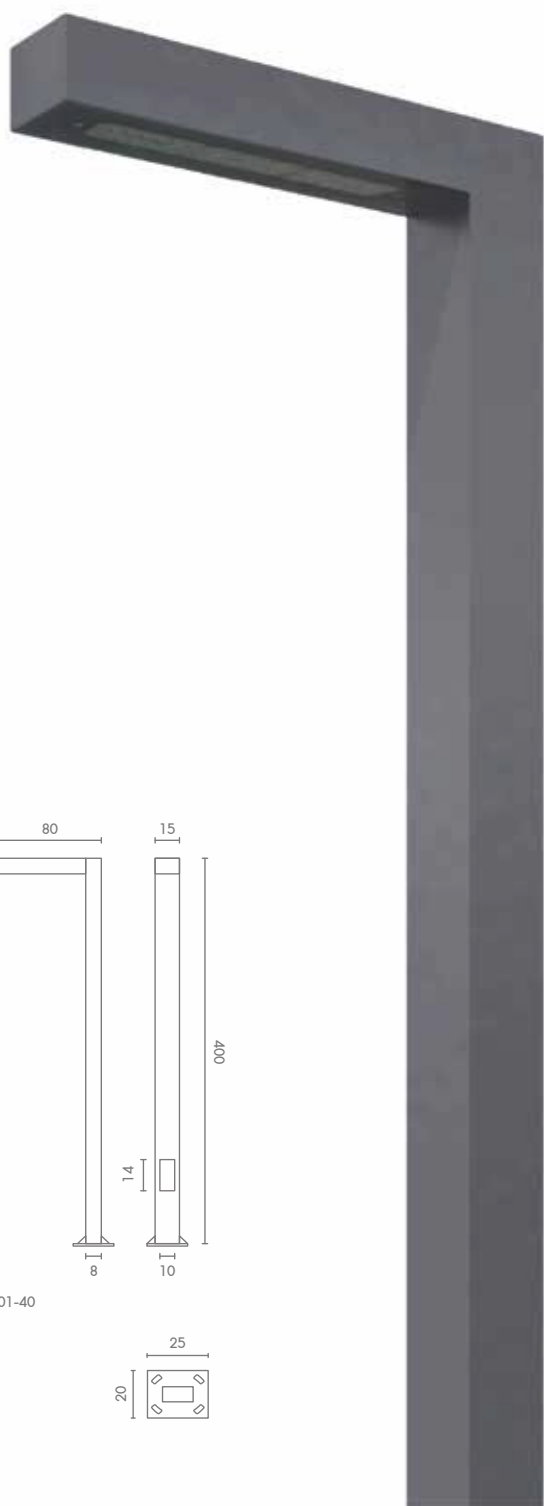

NEW

PT-SERIES

Exterior Post Top Lighting

PT-R01/30/30/1-300

LED 30W 3000K (PHILIPS)

ALUMINIUM

20,000.-

PT-R01/40/30/1-400

LED 40W 3000K (PHILIPS)

ALUMINIUM

28,000.-