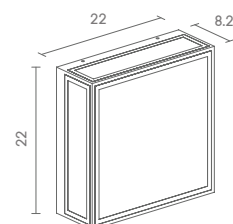

Light-trio

WM-M1993/LED

LED SMD(x48) 220V 14W 3000K
ALUMINIUM + PC + GLASS

2,600.-