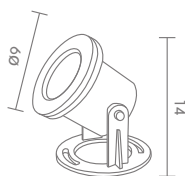

UW-12011

QR111 12V 100W
QR111 LED 12V 15W
STAINLESS 304

2,800.-

UW