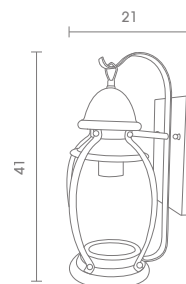

**1,100.-**

 Light-trio

**O-8200S**

E27 GENIE 18W  
E27 LED A60 9W  
STEEL

**1,100.-**

CS