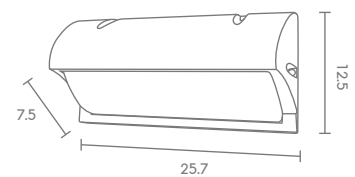

# WM-SERIES

Exterior Wall Mounted Lighting

WM

 Light-trio

**WM-410**  
E27 LED 24W  
ALUMINIUM + GLASS

**1,300.-**