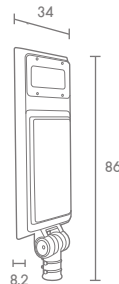

SOLAR-WB0310C60-03

LED LAMP	5730 LED 200PCS 60W 3000K-6000K
SOLAR PANEL	16V 36W, POLYCRYSTALLINE
BATTERY TYPE	LiFePO4 12.8V 24AH
CHARGING TIME	6-8 HOURS
DISCHARGING TIME	30-36 HOURS
LED	160 LM/W
MATERIAL	DIE-CASTING ALUMINIUM
INSTALL HEIGHT	5-8 m
WARRANTY	2 YEARS

PRICE **13,400.-**