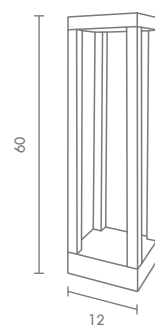

BOL-SERIES

Exterior Bollard lighting

Light-trio

BOL-CP7007-1-H60

LED CREE 7W 3000K

ALUMINIUM

3,600.-

Light-trio

BOL-14402/LED/BK

LED 220V 7W 3000K

ALUMINIUM

3,000.-

BOL