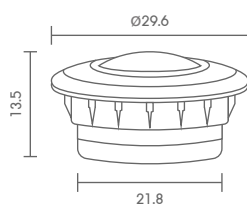

UW-SERIES

Exterior Underwater Lighting

Light-trio

UW-PF-SS-PAR56

PAR56 LED 12V 30W ONLY
STAINLESS + ABS

5,000.-

Light-trio

LED-LP56-30/30/LTO

LED 12V 30W 3000K
ABS

5,800.-

UW

IP68