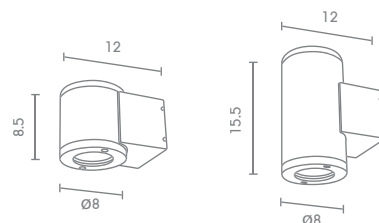

Light-trio

UD-1819/2/BK
GU10(x2) LED 220V 6W
ALUMINIUM

1,300