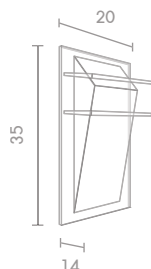

Light-trio

WM-281

E27 LED 12W

ALUMINIUM + GLASS

1,600.-

WM-281S

E27 LED 14W

ALUMINIUM + GLASS

1,200.-

Light-trio

WM-280S

E27 LED 12W

ALUMINIUM + GLASS

1,200.-

Light-trio

WM-291

E27 LED 12W

ALUMINIUM + GLASS

1,600.-

Light-trio

WM-378S

E27 LED 12W

ALUMINIUM + GLASS

1,200.-