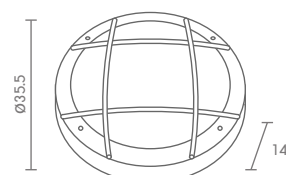

E27 LED 12W  
ALUMINIUM + GLASS

600.-

 Light-trio

**WM-131**

E27 LED 30W  
LED L22 16W  
ALUMINIUM + ACRYLIC

3,400.-

WM

 Light-trio