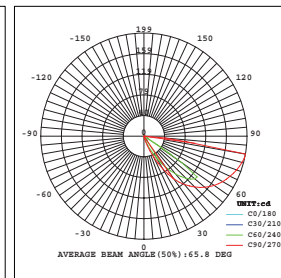

## Exterior Border lighting

NEW

 Light-trio

**BOR-M1761/LED**  
LED CREE 220V 7W 3000K  
ALUMINIUM + GLASS

3,000

 Light-trio

**BOR-M1762/LED**  
LED CREE 220V 9W 3000K  
ALUMINIUM + GLASS

3,000.-