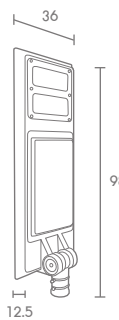

SOLAR-WB0310D100-03

LED LAMP	5730 LED 200PCS 100W 3000K-6000K
SOLAR PANEL	16V 48W, POLYCRYSTALLINE
BATTERY TYPE	LiFePO4 12.8V 42AH
CHARGING TIME	6-8 HOURS
DISCHARGING TIME	30-36 HOURS
LED	160 LM/W
MATERIAL	DIE-CASTING ALUMINIUM
INSTALL HEIGHT	6-9 m
WARRANTY	2 YEARS

PRICE **15,900.-**