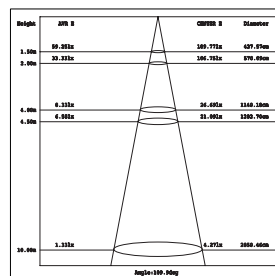

**WM-M1252L/LED**

LED SMD(x140) 220V 14W 3000K  
ALUMINIUM + PC

2,900.-

 Light-trio

**WM-M1672L/LED**

LED SMD(x80) 220V 9W 3000K  
ALUMINIUM + PC

1,800.-

NEW