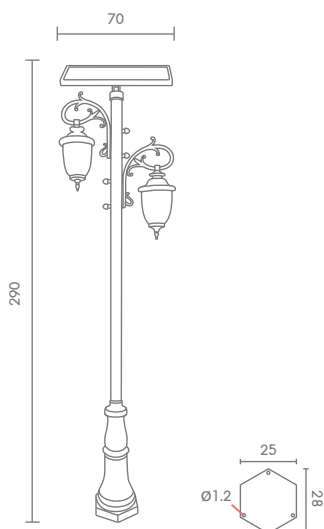

SOLAR-PT0840A30-01

LED LAMP	LED 60PCS 3000K-6000K
SOLAR PANEL	15V 28.5W, MONOCRYSTALLINE
BATTERY TYPE	LITHIUM-ION 11.1V 15.6AH
CHARGING TIME	6-8 HOURS
DISCHARGING TIME	30-36 HOURS
LED	160 LM/W
MATERIAL	ALUMINIUM
WARRANTY	2 YEARS
PRICE	27,280.-