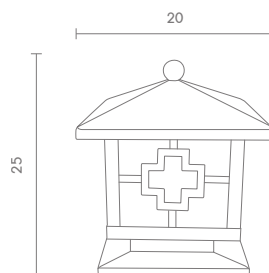

E27 GENIE 18W  
E27 LED A60 9W  
STEEL

**1,000.-**

CS