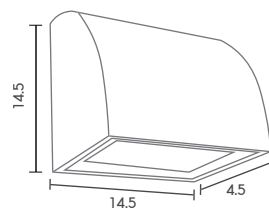

Light-trio

WM-300

E27 LED 12W
ALUMINIUM + GLASS

1,400.-

Light-trio

WM-310

E27 LED 12W
ALUMINIUM + GLASS

1,500.-

Light-trio

WM-0719/LED/BK

LED 10W
ALUMINIUM + GLASS

2,800.-