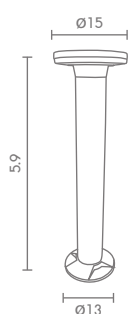

Light-trio

BOL-0414/LED/BK-H60

LED 220V 12W 3000K
ALUMINIUM

3,000.-

Light-trio

BOL-0415/LED/BK-H60

LED 220V 12W 3000K
ALUMINIUM

3,000.-

BOL