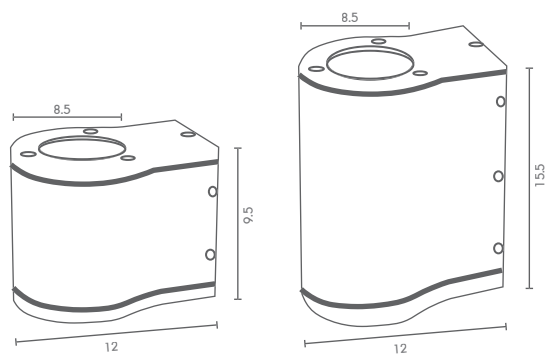

UD

Light-trio

UD-1879/1/GU10

GU10 LED 220V 8W

ALUMINIUM

1,100.-

Light-trio

UD-1879/2/GU10

GU10x2 LED 220V 8W

ALUMINIUM

1,800.-