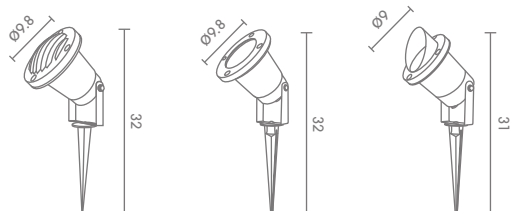

UP

Light-trio

UP-17/GU10

GU10 LED 220V 8W
ALUMINIUM

450.-

Light-trio

UP-16/GU10

GU10 LED 220V 8W
ALUMINIUM

450.-

Light-trio

UP-13/GU10

GU10 LED 220V 8W
ALUMINIUM

450.-