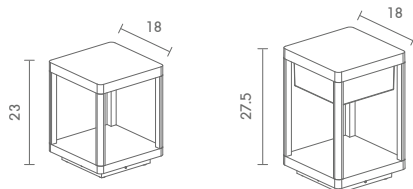

## Exterior Border lighting

NEW

 Light-trio

**BOR-M1761/LED**  
LED CREE 220V 7W 3000K  
ALUMINIUM + GLASS

3,000

 Light-trio

**BOR-M1762/LED**  
LED CREE 220V 9W 3000K  
ALUMINIUM + GLASS

3,000.-