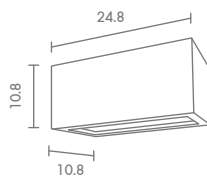

**1,400.-**

 Light-trio

**WM-0718**  
E27 LED 12W  
ALUMINIUM

**1,400.-**