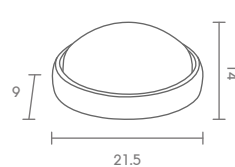

E27 LED 12W  
ALUMINIUM + GLASS

440.-

 Light-trio

**WM-2035**

E27 LED 12W  
ALUMINIUM + GLASS

440.-

WM

 Light-trio