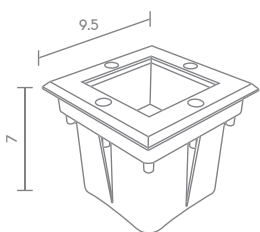

Light-trio

IN-013670
LED 220V 5W 3000K
ALUMINIUM

2,400.-

IN

Light-trio

IN-1116
MR16 5.5W
STAINLESS STEEL + GLASS

1,300.-