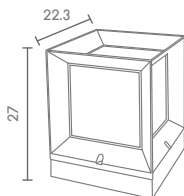

BOR-SERIES

Exterior Border lighting

Light-trio

BOR-130

E27 LED 30W
ALUMINIUM + ACRYLIC

2,600.-

Light-trio

BOR-130S

E27 LED 24W
ALUMINIUM + ACRYLIC

1,920.-

Light-trio

BOR-130SS

E27 LED 12W
ALUMINIUM + ACRYLIC

1,350.-