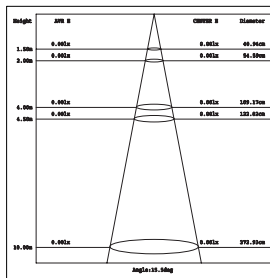

## Exterior Border lighting

NEW

 Light-trio

**BOR-M1761/LED**  
LED CREE 220V 7W 3000K  
ALUMINIUM + GLASS

3,000

 Light-trio

**BOR-M1762/LED**  
LED CREE 220V 9W 3000K  
ALUMINIUM + GLASS

3,000.-