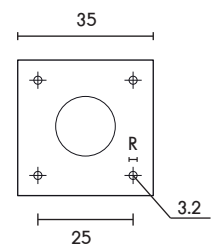

PT-SERIES

Exterior Post Top Lighting