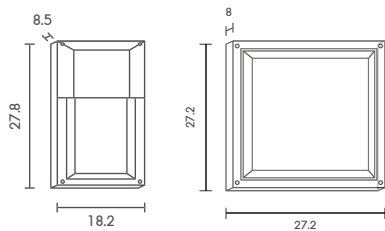

Light-trio

WM-460
E27 LED 24W
ALUMINIUM + GLASS

1,600.-

Light-trio

WM-511/BK
E27 LED 24W
ALUMINIUM + GLASS

1,800.-