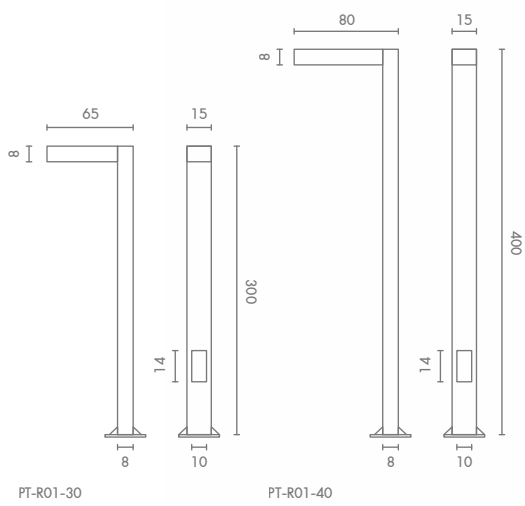

NEW

PT-SERIES

Exterior Post Top Lighting

PT-R01/30/30/1-300

LED 30W 3000K (PHILIPS)

ALUMINIUM

20,000.-

PT-R01/40/30/1-400

LED 40W 3000K (PHILIPS)

ALUMINIUM

28,000.-