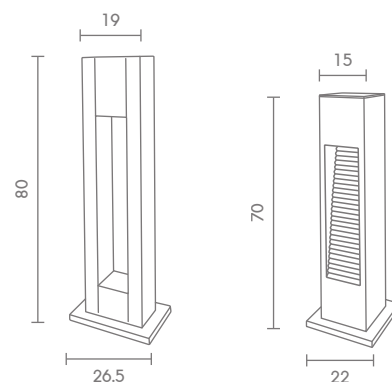

BOL-SERIES

Exterior Bollard lighting

Light-trio

BOL-0290

E27 LED A60 9W
ALUMINIUM

7,000.-

Light-trio

BOL-0292

G9 LED 220V 5Wx2
ALUMINIUM

7,000.-

BOL