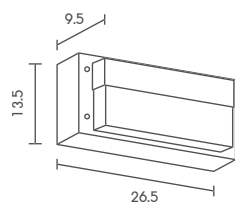

Light-trio

WM-300

E27 LED 12W
ALUMINIUM + GLASS

1,400.-

Light-trio

WM-310

E27 LED 12W
ALUMINIUM + GLASS

1,500.-

Light-trio

WM-0719/LED/BK

LED 10W
ALUMINIUM + GLASS

2,800.-