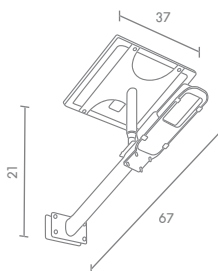

NEW

SOLAR-SERIES

Exterior Solar lighting

SOLAR-WB12

LED LAMP	LED 12W 6000K-6500K
SOLAR PANEL	15V 12W, POLYCRYSTALLINE
BATTERY TYPE	LITHIUM-ION 11.1V 5AH
CHARGING TIME	6-8 HOURS
DISCHARGING TIME	8-12 HOURS
LED	160 LM/W
MATERIAL	ALUMINIUM
INSTALL HEIGHT	3-5 m
WARRANTY	3 YEARS

PRICE 5,500