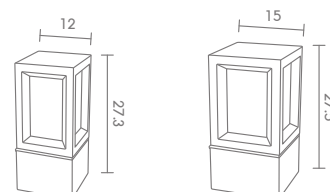

Light-trio

BOR-160

E27 LED 24W
ALUMINIUM + GLASS

2,000.-

Light-trio

BOR-170

E27 LED 24W
ALUMINIUM + GLASS

2,440.-

BOR