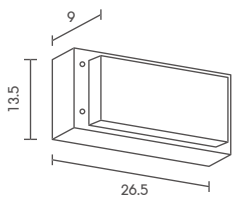

Light-trio

WM-300

E27 LED 12W
ALUMINIUM + GLASS

1,400.-

Light-trio

WM-310

E27 LED 12W
ALUMINIUM + GLASS

1,500.-

Light-trio

WM-0719/LED/BK

LED 10W
ALUMINIUM + GLASS

2,800.-