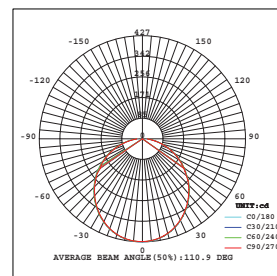

**WM-M1252L/LED**

LED SMD(x140) 220V 14W 3000K  
ALUMINIUM + PC

2,900.-

 Light-trio

**WM-M1672L/LED**

LED SMD(x80) 220V 9W 3000K  
ALUMINIUM + PC

1,800.-

NEW