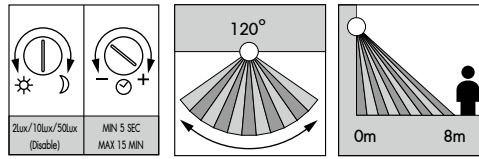

SOLAR-SERIES

Exterior Solar lighting

Solar Panel 2 Watt
Voltage / Currency 3.84V, 135mA
Battery 1 x Ni-MH AA 2200mAh
Light Time 18 h

Sensor

NEW