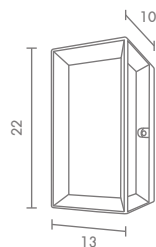

Light-trio

WM-801

E27 LED 12W

ALUMINIUM + ACRYLIC

1,500.-

Light-trio

WM-830

E27 LED 12W

ALUMINIUM + ACRYLIC

1,500.-