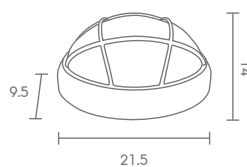

E27 LED 12W  
ALUMINIUM + GLASS

440.-

 Light-trio

**WM-2035**

E27 LED 12W  
ALUMINIUM + GLASS

440.-

WM

 Light-trio