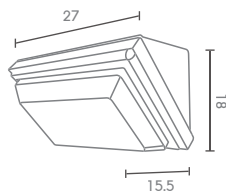

Light-trio

WM-230
E27 LED 12W
ALUMINIUM

1,200.-

Light-trio

WM-420
E27 LED 12W
ALUMINIUM +GLASS

1,900.-