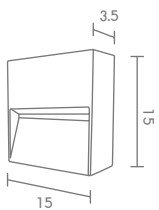

Light-trio

WM-0297/LED

LED 220V 3W 3000K
ALUMINIUM

1,200.-

Light-trio

WM-0299/LED

LED 220V 3W 3000K
ALUMINIUM

1,400.-