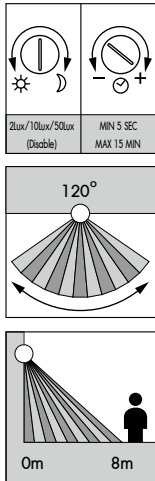

NEW

SOLAR-SERIES

Exterior Solar Lighting

Solar Panel 2 Watt
Voltage / Currency 3.84V, 135mA
Battery 1 x Ni-MH AA 2200mAh
Light Time 18 h

Sensor

Light-trio

SOLAR-WM-M1901
LED SMD(x30) 220V 3W 3000K
ALUMINIUM + PC

N/A