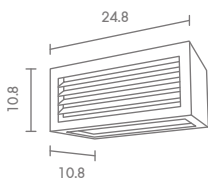

Light-trio

WM-0716
E27 LED 12W
ALUMINIUM

1,400.-

Light-trio

WM-0717
E27 LED 12W
ALUMINIUM

1,400.-

Light-trio

WM-0718
E27 LED 12W
ALUMINIUM

1,400.-