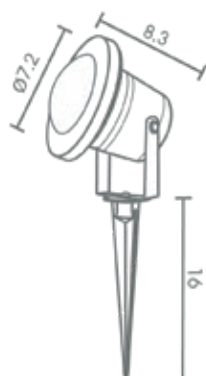

Light-trio

UP-03/12/LED

LED 12V 3W 3000K
ALUMINIUM

300.-

Light-trio

UP-03/220/LED

LED 220V 3W 3000K
ALUMINIUM

300.-

Light-trio

UP-10/12/LED

LED 12V 3W 3000K
ALUMINIUM

600.-

Light-trio

UP-10/220/LED

LED 220V 3W 3000K
ALUMINIUM

600.-