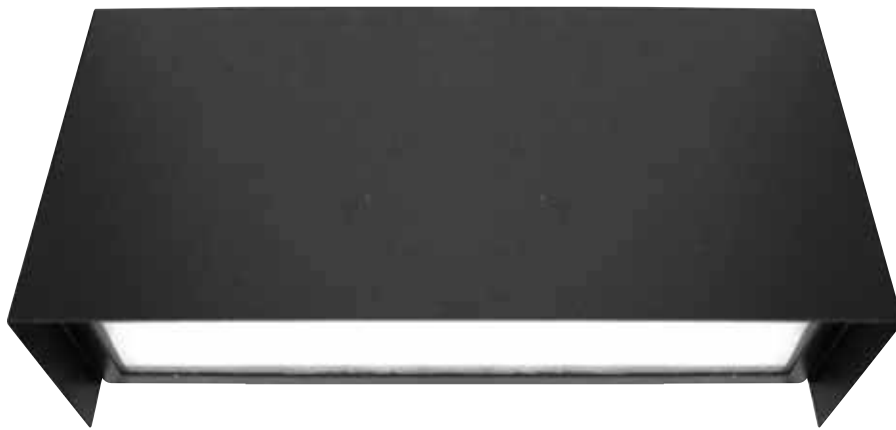

WM-SERIES

Exterior Wall Mounted Lighting

WM