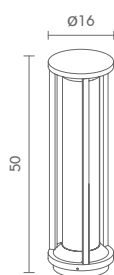

BOL-SERIES

Exterior Bollard lighting

NEW

Light-trio

BOL-M1932-50

E27 LED A60 220V 8W (FILAMENT)
ALUMINIUM + PC

3,100.-

Light-trio

BOL-M2022-50

E27 LED A60 220V 8W (FILAMENT)
ALUMINIUM + PC

3,100.-

IP65