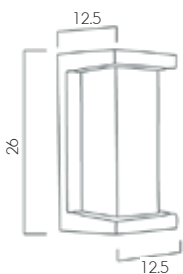

E27 LED 24W  
LED I22 16W  
ALUMINIUM

**1,630.-**

 Light-trio

**WM-820/BK**

E27 LED 24W  
ALUMINIUM

**1,800.-**