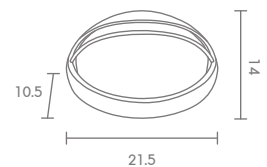

E27 LED 12W  
ALUMINIUM + GLASS

440.-

 Light-trio

**WM-2035**

E27 LED 12W  
ALUMINIUM + GLASS

440.-

WM

 Light-trio