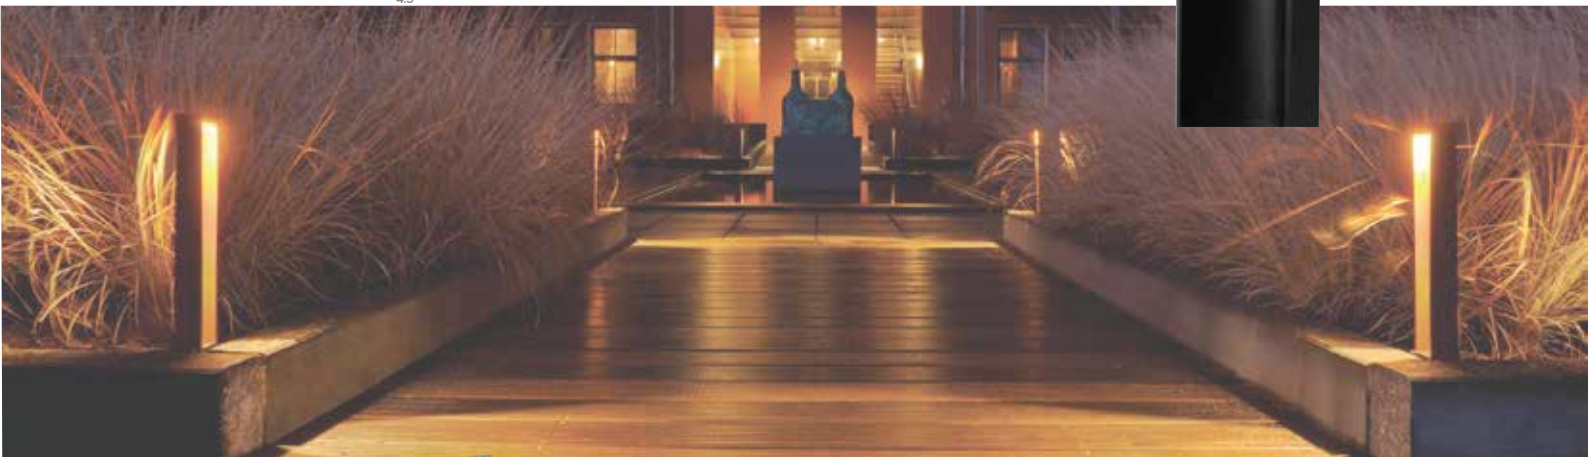

# BOL-SERIES

Exterior Bollard lighting

 Light-trio

**BOL-1473/LED/BK-H60**

LED CREE 5W 3000K

ALUMINIUM

**4,400.-**

 Light-trio