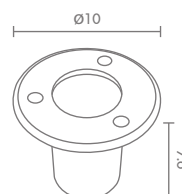

Light-trio

IN-BS101R/GU10

GU10 220V 8W

ALUMINIUM + STAINLESS 304

900.-

Light-trio

IN-BS101S/GU10

GU10 220V 8W

ALUMINIUM + STAINLESS 304

950.-