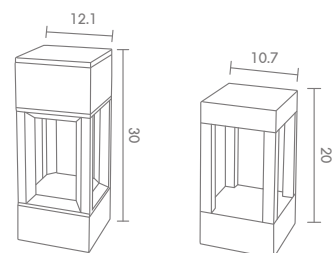

BOR

Light-trio

BOR-0213/GU10

GU10 LED 220V 8W
ALUMINIUM

3,480.-

Light-trio

BOR-CP7007-1-H20

(BOR-0655/LED)
LED 220V 5W 3000K
ALUMINIUM

1,800.-