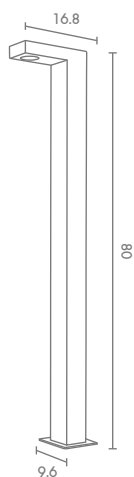

Light-trio

BOL-18800/LED
LED 220V 6W 3000K
ALUMINIUM

4,400.-