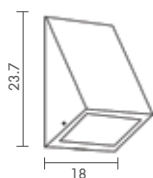

WM-SERIES

Exterior Wall Mounted Lighting

WM

Light-trio

WM-87139-CUBIK

R7s 80W

ALUMINIUM + GLASS

2,800.-

Light-trio

WM-86993-ARKTIC

E27 LED 60W

STAINLESS STEEL + GLASS

2,450.-