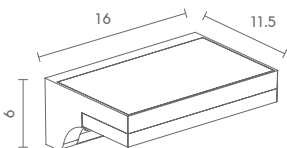

NEW

SOLAR-SERIES

Exterior Solar Lighting

Solar Panel 2 Watt
Voltage / Currency 3.84V, 135mA
Battery 1 x Ni-MH AA 2200mAh
Light Time 18 h

Sensor

Light-trio

SOLAR-WM-M1901
LED SMD(x30) 220V 3W 3000K
ALUMINIUM + PC

N/A