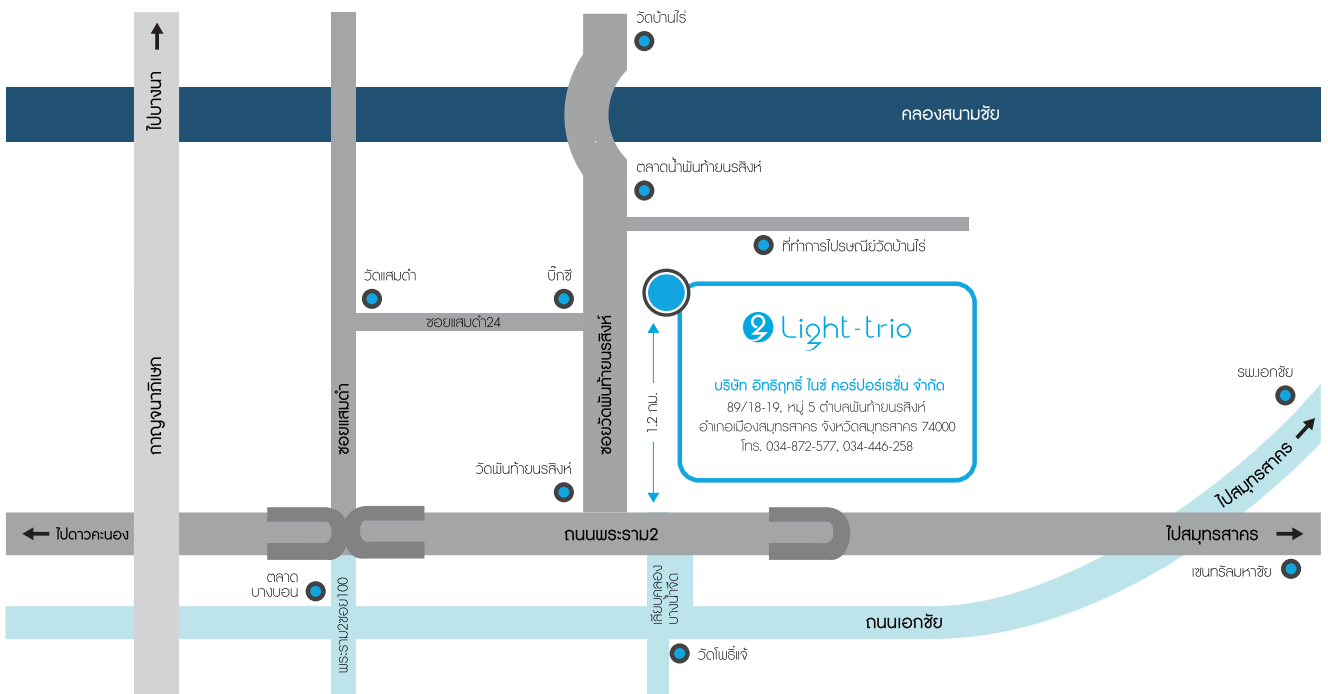

Made to Order

Our team of experienced designers, our expertise extends beyond designing product as we offer customization without any limitation in terms of quantity. In order to develop an ever-greater offer of products dedicated to all clients, homeowners and projects, We provide made to order service in compliance with customers' own designs using different types of high quality new materials and techniques.