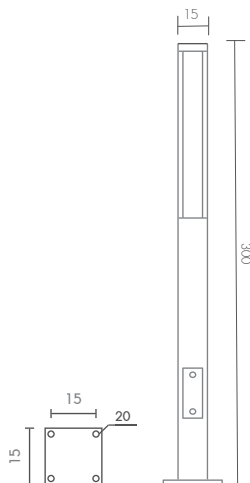

PT-SERIES

Exterior Post Top Lighting

NEW

Light-trio

PT-CP7008-H300

LED 24W 3000K

ALUMINIUM

16,000.- គុណ