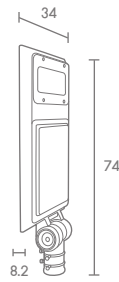

SOLAR-SERIES

Exterior Solar lighting

NEW

SOLAR-WB0310B40-03

LED LAMP	5730 LED 200PCS 40W 3000K-6000K
SOLAR PANEL	16V 29W, MONO-CRYSTALLINE
BATTERY TYPE	LiFePO4 12.8V 18AH
CHARGING TIME	6-8 HOURS
DISCHARGING TIME	30-36 HOURS
LED	160 LM/W
MATERIAL	DIE-CASTING ALUMINIUM
INSTALL HEIGHT	4-7 m
WARRANTY	2 YEARS

PRICE **9,900.-**