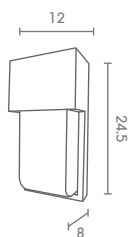

Light-trio

WM-570
E27 LED 12W
ALUMINIUM

1,400.-

Light-trio

WM-571
E27 LED 12W
ALUMINIUM

1,400.-

Light-trio

WM-810
E27 LED 12W
ALUMINIUM

1,580.-