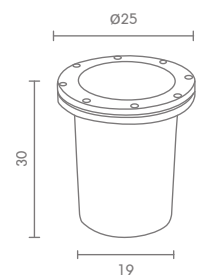

# IN-SERIES

Exterior Inground Lighting

IN

 Light-trio

**IN-2601/SYL**

G12 CDM-T 70W

ALUMINIUM + STAINLESS 304

**5,800.-**