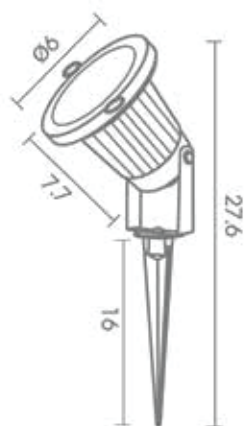

Light-trio

UP-03/12/LED

LED 12V 3W 3000K
ALUMINIUM

300.-

Light-trio

UP-03/220/LED

LED 220V 3W 3000K
ALUMINIUM

300.-

Light-trio

UP-10/12/LED

LED 12V 3W 3000K
ALUMINIUM

600.-

Light-trio

UP-10/220/LED

LED 220V 3W 3000K
ALUMINIUM

600.-