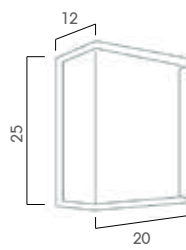

WM-SERIES

Exterior Wall Mounted Lighting

WM

Light-trio

WM-620/BK

E27 LED 24W
LED I22 16W
ALUMINIUM

1,630.-

Light-trio

WM-630/BK

E27 LED 24W
LED I22 16W
ALUMINIUM

1,630.-

Light-trio

WM-820/BK

E27 LED 24W
ALUMINIUM

1,800.-