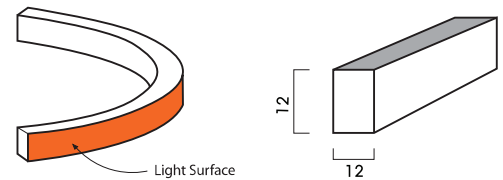

**Factory Supplied Cable :**

2C x 0.75 mm<sup>2</sup>, L = 10.00 m (Monochrome)

**Control :** on-off, 0-10V, DMX

**Weight (kg) :** 0.5 kg/m