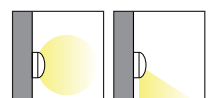

Light-trio

WM-300

E27 LED 12W
ALUMINIUM + GLASS

1,400.-

Light-trio

WM-310

E27 LED 12W
ALUMINIUM + GLASS

1,500.-

Light-trio

WM-0719/LED/BK

LED 10W
ALUMINIUM + GLASS

2,800.-