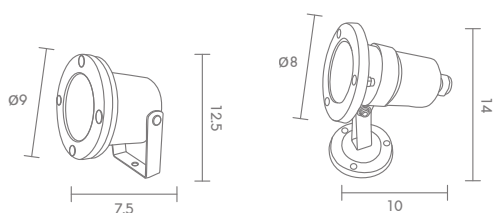

UW-SERIES

Exterior Underwater Lighting

UW

Light-trio

UW-011

MR16 12V 50W
MR16 LED 12V 8W
ALUMINIUM

900.-

Light-trio

UW-14016

MR16 12V 50W
MR16 LED 12V 8W
STAINLESS 304

900.-

IP68