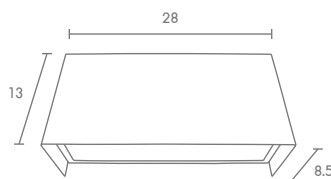

Light-trio

WM-480
E27 LED 12W
STEEL

1,000.-

Light-trio

WM-488
E27 LED 12W
STEEL

1,000.-

WM-480