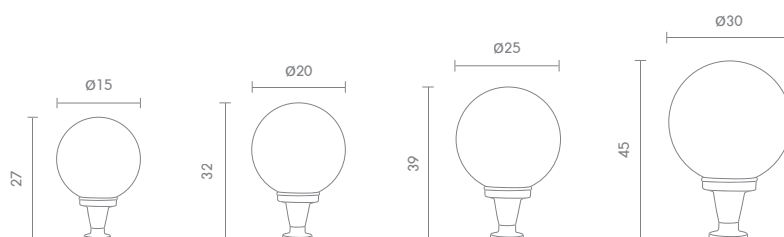

Light-trio

O-F04S/6

E27 GENIE 11W
E27 LED A60 9W
ALUMINIUM + GLASS

250.-

Light-trio

O-F04S/8

E27 GENIE 14W
E27 LED A60 9W
ALUMINIUM + GLASS

270.-

Light-trio

O-F04S/10

E27 GENIE 18W
E27 LED A60 9W
ALUMINIUM + GLASS

470.-

Light-trio

O-F04S/12

E27 GENIE 24W
E27 LED A60 9W
ALUMINIUM + GLASS

550.-