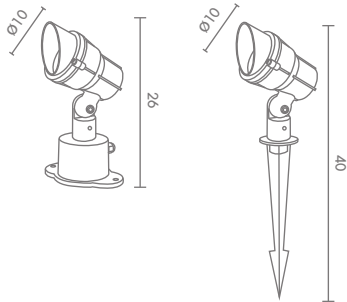

UP-SERIES

Exterior Spotlights

UP