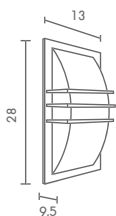

Light-trio

WM-281

E27 LED 12W

ALUMINIUM + GLASS

1,600.-

WM-281S

E27 LED 14W

ALUMINIUM + GLASS

1,200.-

Light-trio

WM-280S

E27 LED 12W

ALUMINIUM + GLASS

1,200.-

Light-trio

WM-291

E27 LED 12W

ALUMINIUM + GLASS

1,600.-

Light-trio

WM-378S

E27 LED 12W

ALUMINIUM + GLASS

1,200.-