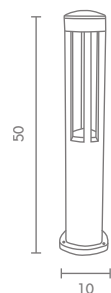

BOL-SERIES

Exterior Bollard lighting

Light-trio

BOL-CP7007-1-H60

LED CREE 7W 3000K

ALUMINIUM

3,600.-

Light-trio

BOL-14402/LED/BK

LED 220V 7W 3000K

ALUMINIUM

3,000.-

BOL