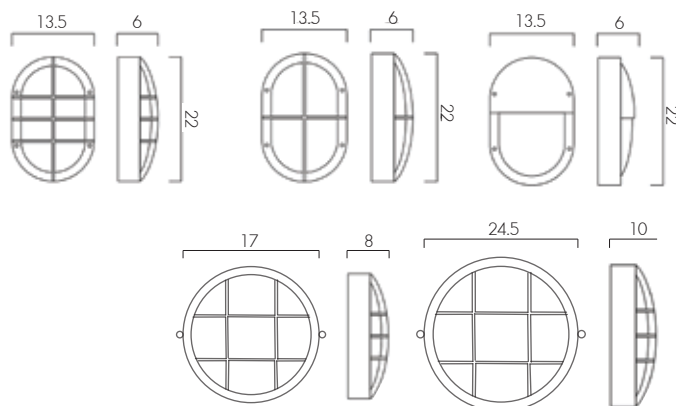

Light-trio

WM-C-08/BK
LED A60 12W
ALUMINIUM + GLASS

600.-