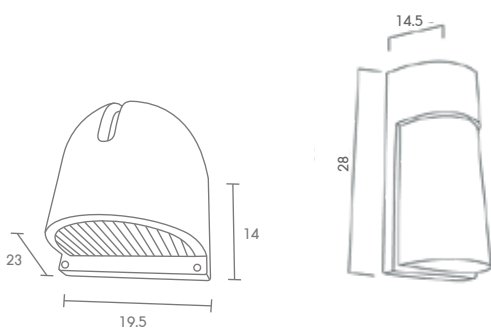

Light-trio

WM-520

E27 LED A60 9W
ALUMINIUM + GLASS

1,600.-

Light-trio

WM-600

E27 LED 24W
LED L22 16W
ALUMINIUM + GLASS

1,540.-