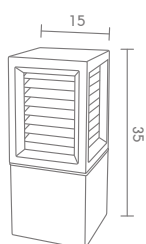

Light-trio

BOR-200
E27 LED 24W
ALUMINIUM + GLASS

3,600.-