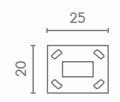

NEW

PT-SERIES

Exterior Post Top Lighting

PT-R01/30/30/1-300

LED 30W 3000K (PHILIPS)

ALUMINIUM

20,000.-