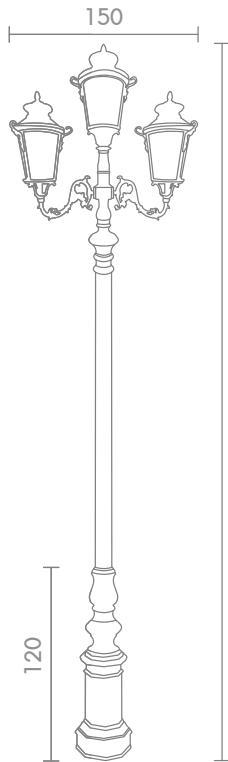

PT-SERIES

Exterior Post Top Lighting

400-500 (By Order)