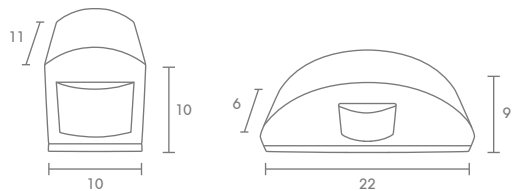

Light-trio

WM-530

G9 LED 220V 5W
ALUMINIUM + GLASS

1,600.-

Light-trio

WM-540

G9 LED 220V 5W
ALUMINIUM + GLASS

1,600.-