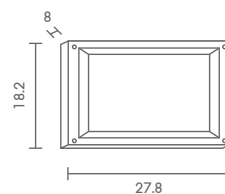

Light-trio

WM-430

E27 LED 24W

ALUMINIUM + GLASS

1,500.-

Light-trio

WM-430S

E27 LED 12W

ALUMINIUM + GLASS

1,300.-