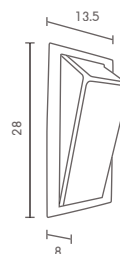

Light-trio

WM-281

E27 LED 12W

ALUMINIUM + GLASS

1,600.-

WM-281S

E27 LED 14W

ALUMINIUM + GLASS

1,200.-

Light-trio

WM-280S

E27 LED 12W

ALUMINIUM + GLASS

1,200.-

Light-trio

WM-291

E27 LED 12W

ALUMINIUM + GLASS

1,600.-

Light-trio

WM-378S

E27 LED 12W

ALUMINIUM + GLASS

1,200.-