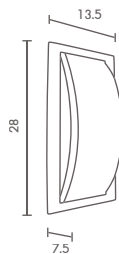

Light-trio

WM-281

E27 LED 12W

ALUMINIUM + GLASS

1,600.-

WM-281S

E27 LED 14W

ALUMINIUM + GLASS

1,200.-

Light-trio

WM-280S

E27 LED 12W

ALUMINIUM + GLASS

1,200.-

Light-trio

WM-291

E27 LED 12W

ALUMINIUM + GLASS

1,600.-

Light-trio

WM-378S

E27 LED 12W

ALUMINIUM + GLASS

1,200.-