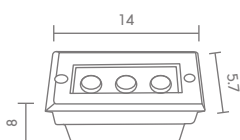

ใช้กับหม้อแปลง 12V DC

IP67