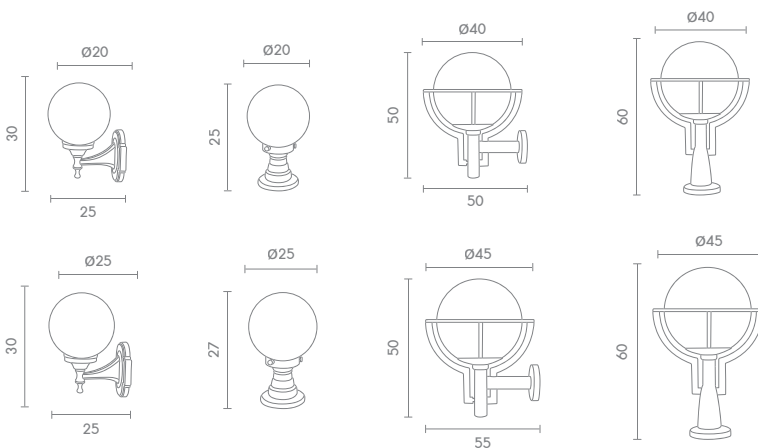

Light-trio

O-F04W/8
O-F04W/10

E27 GENIE 24W
ABS

240.- O-F04W/8

440.- O-F04W/10

Light-trio

O-F02S/8
O-F02S/10

E27 GENIE 24W
ABS

260.- O-F02S/8

420.- O-F02S/10

Light-trio

O-FL207W/10
O-FL207W/12

E27 GENIE 18W
E27 LED A60 9W
ALUMINIUM

3,200.- O-FL207W/10

3,500.- O-FL207W/12

Light-trio

O-F207S/10
O-F207S/12

E27 GENIE 18W
E27 LED A60 9W
ALUMINIUM

2,800.- O-F207S/10

3,200.- O-F207S/12