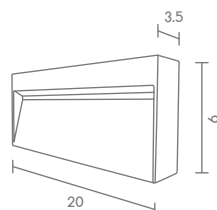

**WM-0297/LED**

LED 220V 3W 3000K  
ALUMINIUM

**1,200.-**

 Light-trio

**WM-0299/LED**

LED 220V 3W 3000K  
ALUMINIUM

**1,400.-**