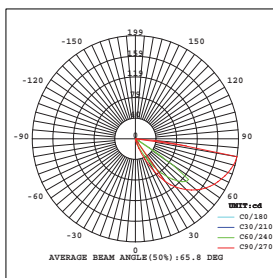

BOL-M1762/LED-80

LED SMD(x32) 220V 9W 3000K
ALUMINIUM + PC

4,000.-