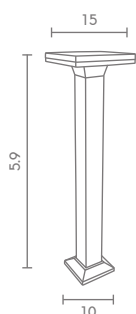

Light-trio

BOL-0414/LED/BK-H60

LED 220V 12W 3000K
ALUMINIUM

3,000.-

Light-trio

BOL-0415/LED/BK-H60

LED 220V 12W 3000K
ALUMINIUM

3,000.-

BOL