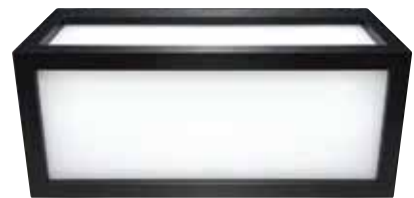

Light-trio

WM-0716
E27 LED 12W
ALUMINIUM

1,400.-

Light-trio

WM-0717
E27 LED 12W
ALUMINIUM

1,400.-

Light-trio

WM-0718
E27 LED 12W
ALUMINIUM

1,400.-