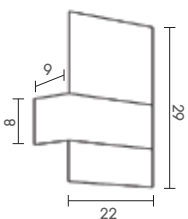

WM-SERIES

Exterior Wall Mounted Lighting

WM

Light-trio

WM-87139-CUBIK

R7s 80W

ALUMINIUM + GLASS

2,800.-

Light-trio

WM-86993-ARKTIC

E27 LED 60W

STAINLESS STEEL + GLASS

2,450.-