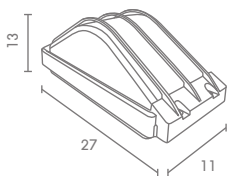

Light-trio

WM-A18

E27 LED 12W
ALUMINIUM + GLASS

600.-

Light-trio

WM-A19

E27 LED 12W
ALUMINIUM + GLASS

600.-