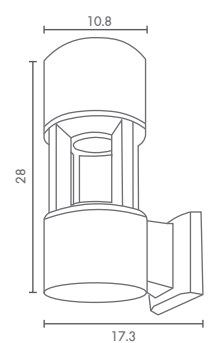

ALUMINIUM

**1,800.-**

 Light-trio

**UD-0213/GU10/BK**  
GU10 LED 220V 8W  
ALUMINIUM  
**3,200.-**

 Light-trio

**UD-0214/GU10/BK**  
GU10 LED 220V 8W  
ALUMINIUM  
**3,000.-**