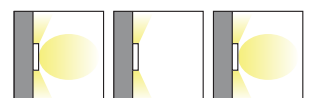

Light-trio

WM-0716
E27 LED 12W
ALUMINIUM

1,400.-

Light-trio

WM-0717
E27 LED 12W
ALUMINIUM

1,400.-

Light-trio

WM-0718
E27 LED 12W
ALUMINIUM

1,400.-