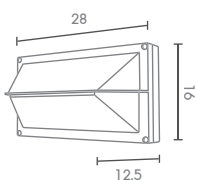

Light-trio

WM-230
E27 LED 12W
ALUMINIUM

1,200.-

Light-trio

WM-420
E27 LED 12W
ALUMINIUM +GLASS

1,900.-