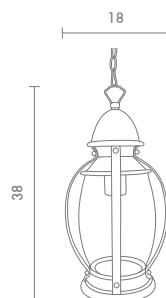

**1,100.-**

 Light-trio

**O-8200S**

E27 GENIE 18W  
E27 LED A60 9W  
STEEL

**1,100.-**

CS