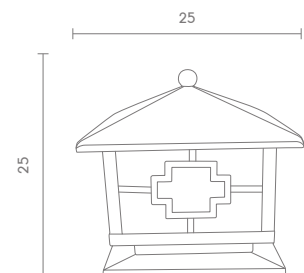

E27 GENIE 18W  
E27 LED A60 9W  
STEEL

**1,000.-**

CS