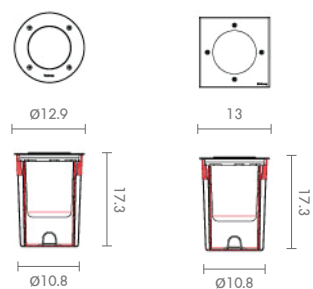

IN-1716

MR16 LED 12V 8W
MR16 LED 220V 7.5W
ALUMINIUM + STAINLESS 316

3,920.-