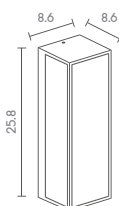

Light-trio

WM-M1712/LED

LED SMD(x32) 220V 9W 3000K
ALUMINIUM + PC + GLASS

2,400.-

Light-trio

WM-M1977

E27 LED 220V 8W (ST64)
ALUMINIUM + PC

1,500.-