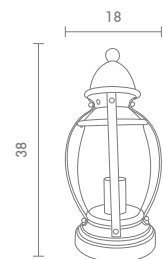

**1,100.-**

 Light-trio

**O-8200S**

E27 GENIE 18W  
E27 LED A60 9W  
STEEL

**1,100.-**

CS