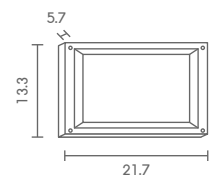

Light-trio

WM-430

E27 LED 24W

ALUMINIUM + GLASS

1,500.-

Light-trio

WM-430S

E27 LED 12W

ALUMINIUM + GLASS

1,300.-