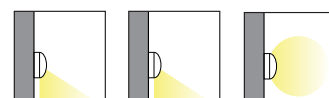

Light-trio

WM-460
E27 LED 24W
ALUMINIUM + GLASS

1,600.-

Light-trio

WM-511/BK
E27 LED 24W
ALUMINIUM + GLASS

1,800.-