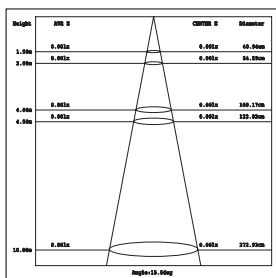

BOL-M1762/LED-80

LED SMD(x32) 220V 9W 3000K
ALUMINIUM + PC

4,000.-