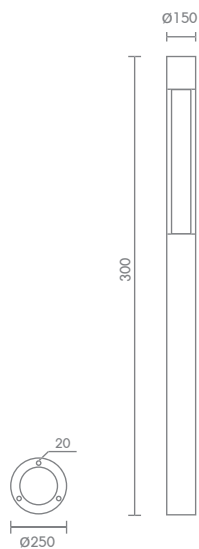

NEW

PT-SERIES

Exterior Post Top Lighting

Light-trio

PT-CP7015-H300

LED 24W 3000K

ALUMINIUM

15,000.-