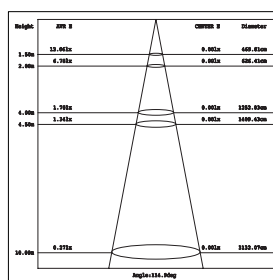

## Exterior Bollard lighting

NEW

 Light-trio

**BOL-M1683L/LED-65**  
LED SMD(x32) 220V 9W 3000K  
ALUMINIUM + PC

3,000.-

 Light-trio

**BOL-M1684L/LED-65**  
LED SMD(x32) 220V 9W 3000K  
ALUMINIUM + PC

3,000.-