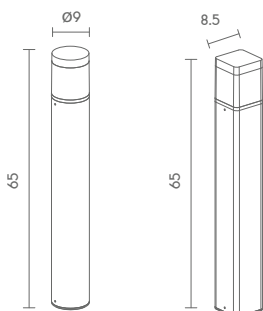

## Exterior Bollard lighting

NEW

 Light-trio

**BOL-M1683L/LED-65**  
LED SMD(x32) 220V 9W 3000K  
ALUMINIUM + PC

3,000.-

 Light-trio

**BOL-M1684L/LED-65**  
LED SMD(x32) 220V 9W 3000K  
ALUMINIUM + PC

3,000.-