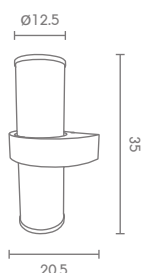

WM-SERIES

Exterior Wall Mounted Lighting

WM

Light-trio

WM-86541-BEVERLY
E27(x2) LED 12W
ALUMINIUM

2,300.-