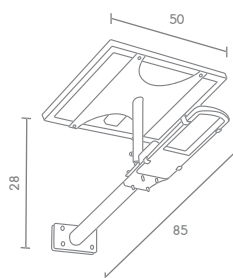

SOLAR-WB24

LED LAMP	LED 24W 6000K-6500K
SOLAR PANEL	15V 24W, POLYCRYSTALLINE
BATTERY TYPE	LITHIUM-ION 11.1V 10AH
CHARGING TIME	6-8 HOURS
DISCHARGING TIME	8-12 HOURS
LED	160 LM/W
MATERIAL	ALUMINIUM
INSTALL HEIGHT	4-6 m
WARRANTY	2 YEARS

PRICE 9,000