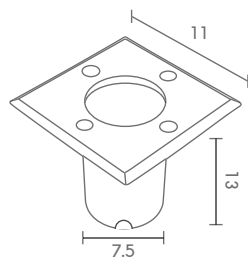

Light-trio

IN-013670
LED 220V 5W 3000K
ALUMINIUM

2,400.-

IN

Light-trio

IN-1116
MR16 5.5W
STAINLESS STEEL + GLASS

1,300.-