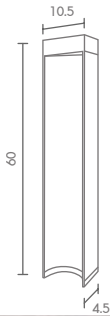

BOL-SERIES

Exterior Bollard lighting

Light-trio

BOL-1473/LED/BK-H60

LED CREE 5W 3000K

ALUMINIUM

4,400.-