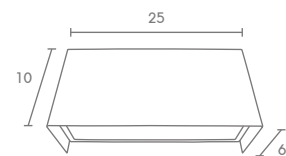

WM-SERIES

Exterior Wall Mounted Lighting

WM

Light-trio

WM-480
E27 LED 12W
STEEL

1,000.-

Light-trio

WM-488
E27 LED 12W
STEEL

1,000.-

WM-488