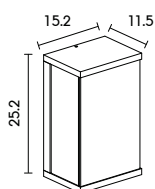

Light-trio

WM-M1712/LED

LED SMD(x32) 220V 9W 3000K
ALUMINIUM + PC + GLASS

2,400.-

Light-trio

WM-M1977

E27 LED 220V 8W (ST64)
ALUMINIUM + PC

1,500.-