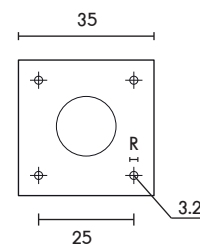

PT-SERIES

Exterior Post Top Lighting