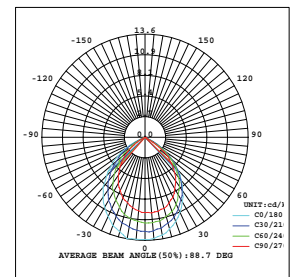

NEW

SOLAR-SERIES

Exterior Solar Lighting

Solar Panel 2 Watt
Voltage / Currency 3.84V, 135mA
Battery 1 x Ni-MH AA 2200mAh
Light Time 18 h

Sensor

Light-trio

SOLAR-WM-M1901
LED SMD(x30) 220V 3W 3000K
ALUMINIUM + PC

N/A