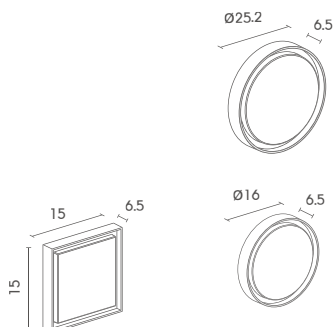

Light-trio

WM-M1674L/LED

LED SMD(x80) 220V 9W 3000K
ALUMINIUM + PC

1,800.-

Light-trio

WM-M1252L/LED

LED SMD(x140) 220V 14W 3000K
ALUMINIUM + PC

2,900.-

Light-trio

WM-M1672L/LED

LED SMD(x80) 220V 9W 3000K
ALUMINIUM + PC

1,800.-