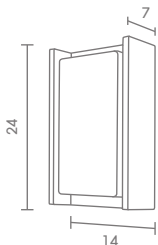

# WM-SERIES

Exterior Wall Mounted Lighting

WM

 Light-trio

**WM-86541-BEVERLY**  
E27(x2) LED 12W  
ALUMINIUM

**2,300.-**