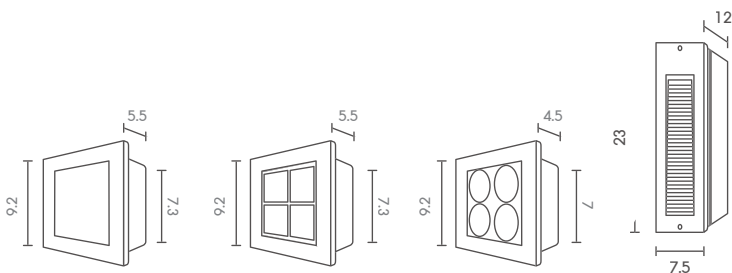

STEP-SERIES

Exterior Steplights

STEP

Light-trio

STEP-290/LED

LED 220V 3W 3000K
ALUMINIUM

1,500.-

Light-trio

STEP-300/LED

LED 220V 3W 3000K
ALUMINIUM

1,500.-

Light-trio

STEP-310/LED

LED 220V 3W 3000K
ALUMINIUM

1,500.-

Light-trio

STEP-390

G9 LED 220V 5W
ALUMINIUM

1,800.-

(ราคาต่อแผงโคม)