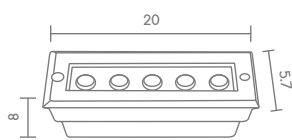

ใช้กับหม้อแปลง 12V DC

IP67