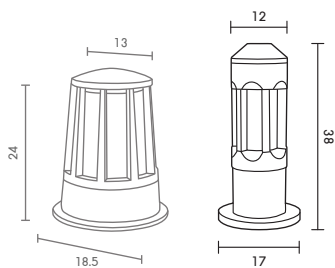

**2,000.-**

 Light-trio

**BOR-140**

E27 LED 24W

ALUMINIUM + GLASS

**3,400.-**