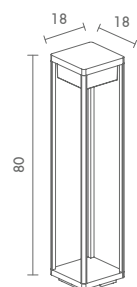

BOL-M1762/LED-80

LED SMD(x32) 220V 9W 3000K
ALUMINIUM + PC

4,000.-