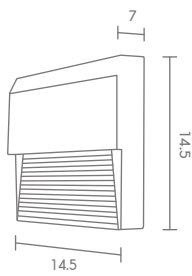

WM-SERIES

Exterior Wall Mounted Lighting

WM

WM-0300/LED

LED 220V 3W 3000K
ALUMINIUM

1,600.-