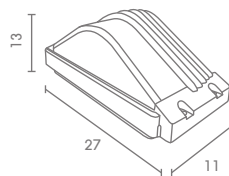

Light-trio

WM-A18

E27 LED 12W
ALUMINIUM + GLASS

600.-

Light-trio

WM-A19

E27 LED 12W
ALUMINIUM + GLASS

600.-