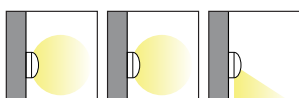

Light-trio

WM-2033

E27 LED 12W
ALUMINIUM + GLASS

440.-

Light-trio

WM-2034

E27 LED 12W
ALUMINIUM + GLASS

440.-

Light-trio

WM-2035

E27 LED 12W
ALUMINIUM + GLASS

440.-