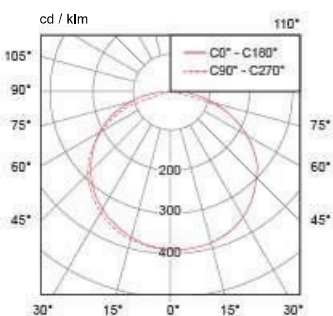

LED-TRRS/24/150/MW

ID CODE	LED-TRRS/24/150/MW
Input Voltage	AC 85 - 132V
Out Voltage	DC 24V
Output Current	6.5A
Power Frequency	47 - 63Hz
Output Power	156w
Dimension (mm) L x W x H	159 x 97 x 30