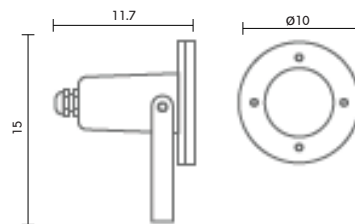

UW-SERIES

Exterior Underwater Lighting

Light-trio

UW-19016

MR16 LED 12V 8W
STAINLESS 316 + CLEAR GLASS

6,605.-

UW