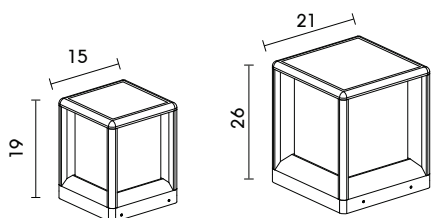

SOLAR-SERIES

Exterior Border lighting

Solar Plate: SOLAR PANEL 6V/2.5W
LED: SMD 2835, 32 pcs LED, 2 Colours
CCT: 3000K, 6500K - 2 IN 1
Material: ALUMINUM + PLASTIC
Charging time: 8 HRS
Lighting duration: 20 HRS

NEW

SOLAR-BOR130S/BK

LED Power 3W

SOLAR PANEL 6V/2.5W

Battery 3.7V/3000mAh

1,600.-

SOLAR-BOR130/BK

LED Power 5W

SOLAR PANEL 6V/4.5W

Battery 3.7V/4400mAh

2,200.-

IP65