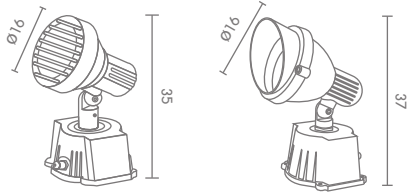

UP-SERIES

Exterior Spotlights

UP