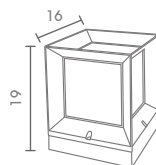

BOR-SERIES

Exterior Border lighting

Light-trio

BOR-130

E27 LED 30W
ALUMINIUM + ACRYLIC

2,600.-

Light-trio

BOR-130S

E27 LED 24W
ALUMINIUM + ACRYLIC

1,920.-

Light-trio

BOR-130SS

E27 LED 12W
ALUMINIUM + ACRYLIC

1,350.-