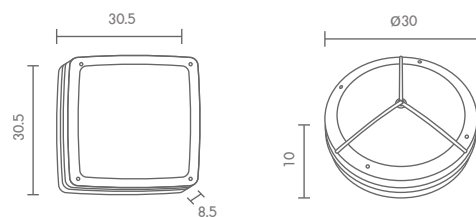

WM-181

E27 LED 24W
LED L22 16W
ALUMINIUM + ACRYLIC

1,500.-