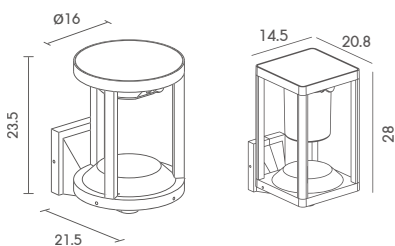

**2,500.-**

 Light-trio

**SOLAR-WM-M2061**

LED SMD 220V 9W 3000K

ALUMINIUM + PC

**2,500.-**

NEW