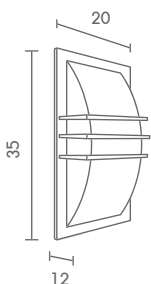

Light-trio

WM-281

E27 LED 12W

ALUMINIUM + GLASS

1,600.-

WM-281S

E27 LED 14W

ALUMINIUM + GLASS

1,200.-

Light-trio

WM-280S

E27 LED 12W

ALUMINIUM + GLASS

1,200.-

Light-trio

WM-291

E27 LED 12W

ALUMINIUM + GLASS

1,600.-

Light-trio

WM-378S

E27 LED 12W

ALUMINIUM + GLASS

1,200.-