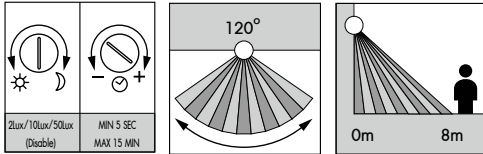

SOLAR-SERIES

Exterior Solar Lighting

Solar Panel	2 Watt
Voltage / Currency	3.84V, 135mA
Battery	1 x Ni-MH AA 2200mAh
Light Time	18 h

Sensor