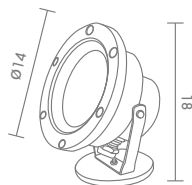

UW-12011

QR111 12V 100W
QR111 LED 12V 15W
STAINLESS 304

2,800.-

UW