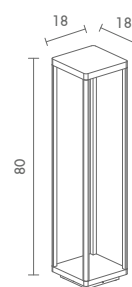

BOL-M1762/LED-80

LED SMD(x32) 220V 9W 3000K
ALUMINIUM + PC

4,000.-