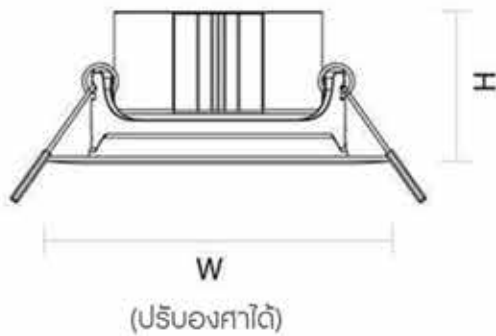

MQTL2048

- ดีไซน์บางเฉียบ เหมาะกับระยะการติดตั้งที่หลากหลาย
- อายุการใช้งานยาวนาน
- โจบเฉียวทันสมัยมาพร้อมกับ LED คุณภาพ ให้แสงสว่างต่อเนื่อง ปราศจากการกะพริบ
- ปรับองศาได้ ให้แสงสว่างได้อย่างตรงจุด