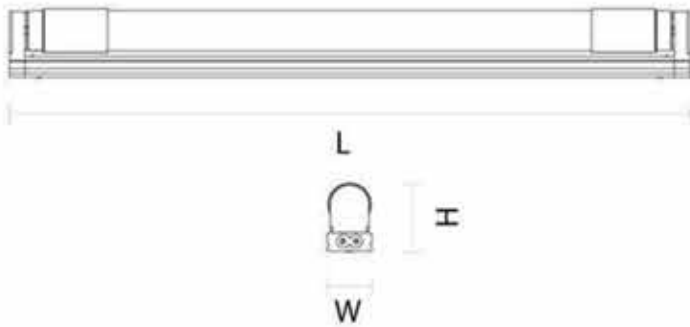

MXL2020

- ประสิทธิภาพสูงและประหยัดพลังงาน
- ประหยัดค่าซ่อมบำรุง และ ติดตั้งง่าย
- เปลี่ยนหลอดได้ง่ายด้วยหลอด T8

Model	MBL2020	
Power	9W	18W
Input	170-240V	
CCT& Lumen	3000K :	810lm
	4000K :	900lm
	6500K :	900lm *
Beam Angle	120°	
CRI	≥80	
Material	PC	
IP Rating	IP20	
IK Rating	IK02	
PF	0.5	
Life Time	15,000 hrs.	
Size (mm.)	W23xL675xH23	W23xL1285xH23