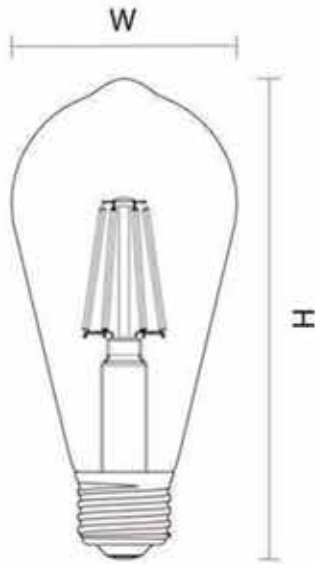

Filament

- ใช้งานง่าย เหมาะสำหรับการใช้งานทั่วไป
- รูปทรงการออกแบบแสดงถึงความคลาสสิก มาพร้อมกับเทคโนโลยีประหยัดพลังงานทันสมัย

Model	YTFST64-AM
Power	6W
Input	220-240V
Color Temperature	2200K
Luminous Flux	480lm
Beam Angle	330°
CRI	≥80
Material	PC
IP Rating	IP20
IK Rating	IK02
CAP	E27
PF	0.5
Life Time	15,000 hrs.
Size (mm.)	Dia. 70xH156