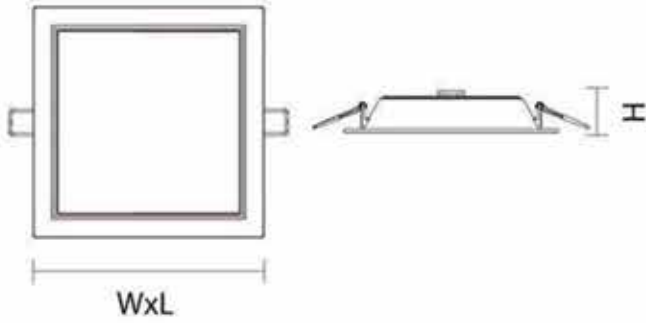

MQTL1092-F

- ใช้วัสดุ Die-Cast Aluminium เหมาะกับการให้แสงสว่างและพลังแสงที่สูง
- การระบายความร้อนดีเยี่ยม เพิ่มอายุการใช้งานให้ยาวนานยิ่งขึ้น
- อุ่นใจ ปลอดภัยด้วยมาตรฐานการป้องกันไฟกระชากมากถึง 1.5kV