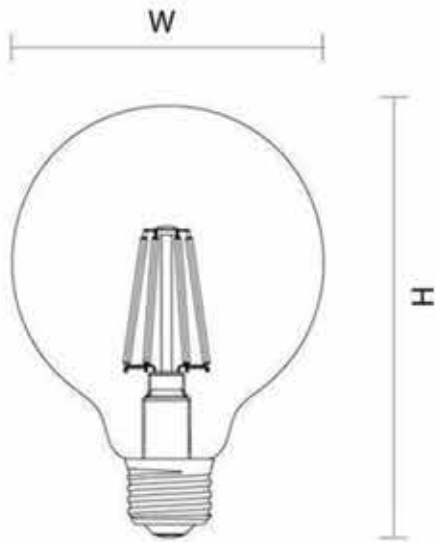

Filament

- ใช้งานง่าย เหมาะสำหรับการใช้งานทั่วไป
- รูปทรงการออกแบบแสดงถึงความคลาสสิก มาพร้อมกับเทคโนโลยีประหยัดพลังงานทันสมัย

Model	YTFG95AM
Power	6W
Input	170-240V
Color Temperature	2200K
Luminous Flux	480lm
Beam Angle	240°
CRI	≥80
Material	PC
IP Rating	IP20
IK Rating	IK02
CAP	E27
PF	0.5
Life Time	15,000 hrs.
Size (mm.)	Dia. 95xH137
Price	98.-