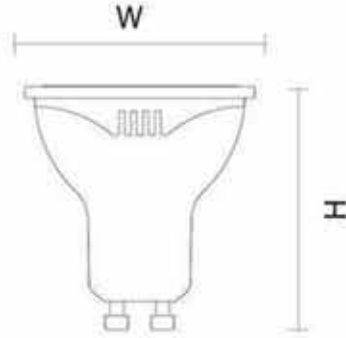

YTMR16Z1-CL

YTGU10Z1-CL

Model	YTMR16Z1-CL		YTGU10Z1-CL		
Power	5W	7W	5W	7W	
Input	170-240V				
CCT& Lumen	3000K :	450lm	630lm *	450lm *	630lm *
	4000K :	500lm	700lm *	500lm	700lm *
	6500K :	500lm	700lm *	500lm	700lm *
Beam Angle	36°				
CRI	≥80				
Material	PC				
IP Rating	IP20				
IK Rating	IK02				
CAP	GU5.3		GU10		
PF	0.5		0.5/ 0.9		
Life Time	15,000 hrs.				
Size (mm.)	Dia. 50xH48	Dia. 50xH48	Dia. 50xH50		