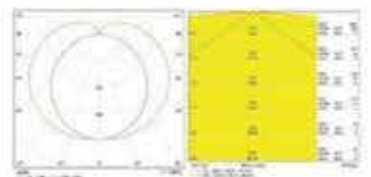

MBL2023

- ให้แสงสว่างแบบไร้รอยต่อ
- ประหยัด ช่วยต่อการติดตั้งและซ่อมบำรุง
- ประสิทธิภาพสูง ให้การประหยัดพลังงานที่มากกว่า

Model	MBL2023				
Power	5W	10W	15W	20W	
Input	220-240V				
CCT& Lumen	3000K :	400lm *	800lm *	1200lm *	1600lm *
	4000K :	450lm	900lm	1350lm	1800lm
	6500K :	450lm *	900lm *	1350lm *	1800lm *
Beam Angle	120°				
CRI	≥80				
Material	PC				
IP Rating	IP20				
IK Rating	IK02				
PF	0.5				
Life Time	15,000 hrs.				
Size (mm.)	W24xL370xH33	W24xL610xH33	W24xL910xH33	W24xL1210xH33	

20W