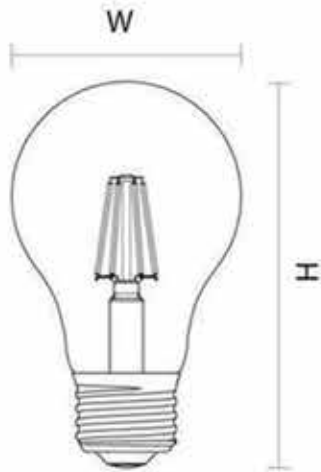

Filament

- ใช้งานง่าย เหมาะสำหรับการใช้งานทั่วไป
- รูปทรงการออกแบบแสดงถึงความคลาสสิก มาพร้อมกับเทคโนโลยีประหยัดพลังงานสมัย

Model	YTFA60-AM
Power	6W
Input	220-240V
Color Temperature	2200K
Luminous Flux	480lm
Beam Angle	330°
CRI	≥80
Material	PC
IP Rating	IP20
IK Rating	IK02
CAP	E27
PF	0.5
Life Time	15,000 hrs.
Size (mm.)	Dia. 63xH127