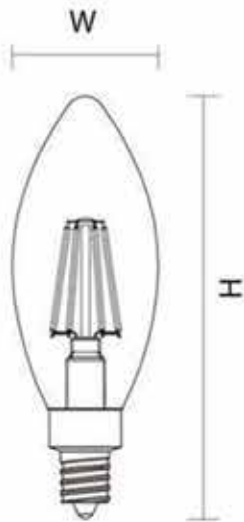

Filament

- ใช้งานง่าย เหมาะสำหรับการใช้งานทั่วไป
- รูปทรงการออกแบบแสดงถึงความคลาสสิก มาพร้อมกับเทคโนโลยีประหยัดพลังงานสมัย

Model	YTFC35-AM
Power	4W
Input	220-240V
Color Temperature	2200K
Luminous Flux	320lm
Beam Angle	330°
CRI	≥80
Material	PC
IP Rating	IP20
IK Rating	IK02
CAP	E14
PF	0.5
Life Time	15,000 hrs.
Size (mm.)	Dia. 40xH117

ให้แสงสว่างไม่รบกวนการมองเห็น ไม่รบกวนสายตา พร้อมให้ CRI สูงส่งผลให้สีที่ดูดีสุด สมจริง ไม่เพี้ยน