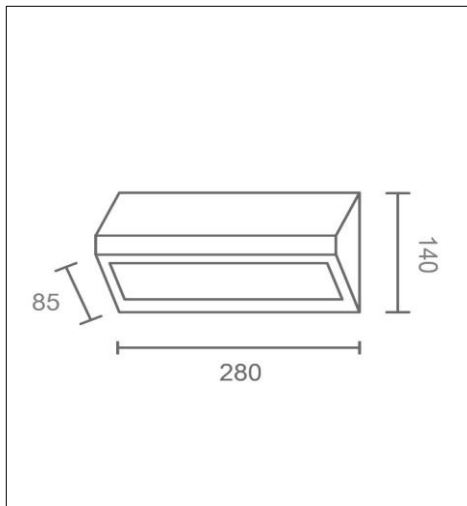

DATE : _____
 TYPE : _____
 PROJECT : _____
 APPROVE BY : _____
 SALE : THANASETH 0819289942

PRODUCT IMAGE

PRODUCT NAME : WALLMOUNT OUTDOOR
 BRAND : LIGHTTRIO
 ITEM CODE : UD-1802C/BK
 MATERIAL : ALUMINIUM WITH GLASS DIFFUSER.
 COLOR : BLACK
 LAMP TYPE : LED
 HOLDER : E27
 WATT : 7W
 LUMEN : 680lm.
 KELVIN : 3,000K
 CEILING HIGH : -
 DIMMABLE : NO
 WARRANTY : 2 YEARS
 IP : 54

DIMENSION

Application