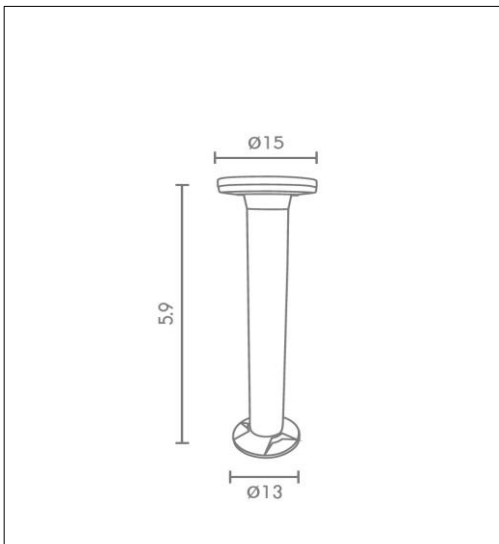

DATE : _____
TYPE : _____
PROJECT : _____
APPROVE BY : _____
SALE : THANASETH 0819289942

PRODUCT IMAGE

PRODUCT NAME : BOLLARD
BRAND : LIGHTTRIO
ITEM CODE : BOL-0415/LED/BK-H60
MATERIAL : ALUMINIUM WITH PRISMATIC PC LENS
COLOR : BLACK
LAMP TYPE : LED 220V
WATT : 12W
KELVIN : 3,000K
INSTALL HEIGHT : -
DIMMABLE : NO
WARRANTY : -
IP : 54

DIMENSION

Application