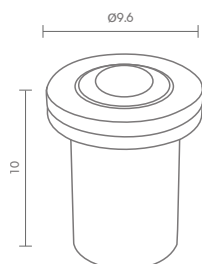

Light-trio

UW-G-1751

MR16 12V 50W
MR16 LED 12V 8W
STAINLESS 304

4,000.-