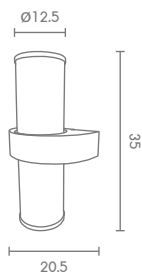

WM-SERIES

Exterior Wall Mounted Lighting

WM

Light-trio

WM-86541-BEVERLY

E27(x2) LED 12W

ALUMINIUM

2,300.-