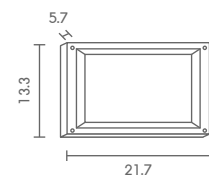

Light-trio

WM-430

E27 LED 24W

ALUMINIUM + GLASS

1,500.-

Light-trio

WM-430S

E27 LED 12W

ALUMINIUM + GLASS

1,300.-