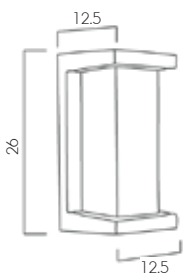

Light-trio

WM-620/BK

E27 LED 24W
LED I22 16W
ALUMINIUM

1,630.-

Light-trio

WM-630/BK

E27 LED 24W
LED I22 16W
ALUMINIUM

1,630.-

Light-trio

WM-820/BK

E27 LED 24W
ALUMINIUM

1,800.-