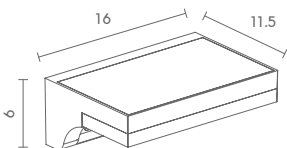

NEW

SOLAR-SERIES

Exterior Solar Lighting

Solar Panel 2 Watt
Voltage / Currency 3.84V, 135mA
Battery 1 x Ni-MH AA 2200mAh
Light Time 18 h

Sensor

Light-trio

SOLAR-WM-M1901
LED SMD(x30) 220V 3W 3000K
ALUMINIUM + PC

N/A