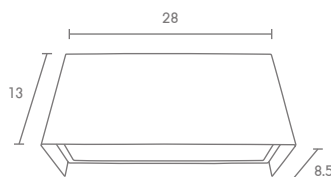

Light-trio

WM-480
E27 LED 12W
STEEL

1,000.-

Light-trio

WM-488
E27 LED 12W
STEEL

1,000.-

WM-480