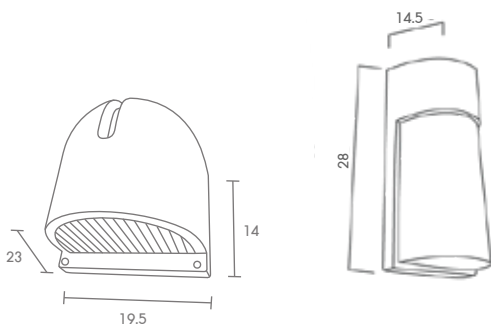

Light-trio

WM-520

E27 LED A60 9W
ALUMINIUM + GLASS

1,600.-

Light-trio

WM-600

E27 LED 24W
LED L22 16W
ALUMINIUM + GLASS

1,540.-