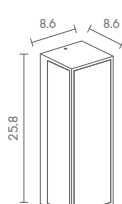

Light-trio

WM-M1975

E27 LED 220V 8W (ST64)
ALUMINIUM + PC

1,200.-

Light-trio

WM-M1976

E27 LED 220V 8W (ST64)
ALUMINIUM + PC

1,400.-

Light-trio

WM-M1977

E27 LED 220V 8W (ST64)
ALUMINIUM + PC

1,500.-