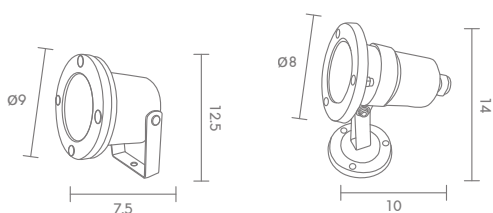

UW-SERIES

Exterior Underwater Lighting

UW

Light-trio

UW-011

MR16 12V 50W
MR16 LED 12V 8W
ALUMINIUM

900.-

Light-trio

UW-14016

MR16 12V 50W
MR16 LED 12V 8W
STAINLESS 304

900.-