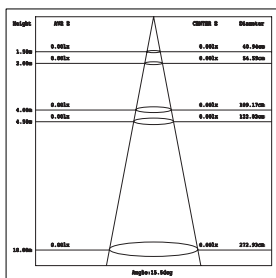

BOL-M1762/LED-80

LED SMD(x32) 220V 9W 3000K
ALUMINIUM + PC

4,000.-