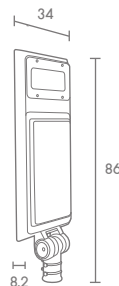

SOLAR-WB0310C60-03

LED LAMP	5730 LED 200PCS 60W 3000K-6000K
SOLAR PANEL	16V 36W, POLYCRYSTALLINE
BATTERY TYPE	LiFePO4 12.8V 24AH
CHARGING TIME	6-8 HOURS
DISCHARGING TIME	30-36 HOURS
LED	160 LM/W
MATERIAL	DIE-CASTING ALUMINIUM
INSTALL HEIGHT	5-8 m
WARRANTY	2 YEARS

PRICE **13,400.-**