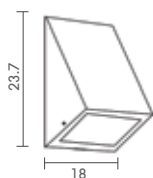

WM-SERIES

Exterior Wall Mounted Lighting

WM

Light-trio

WM-87139-CUBIK

R7s 80W

ALUMINIUM + GLASS

2,800.-

Light-trio

WM-86993-ARKTIC

E27 LED 60W

STAINLESS STEEL + GLASS

2,450.-