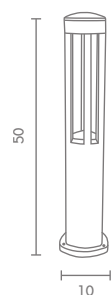

BOL-SERIES

Exterior Bollard lighting

Light-trio

LP5-CP7007-1-H60

LED CREE 5W 3000K

ALUMINIUM

3,600.-

Light-trio

BOL-14402/LED/BK

LED 220V 7W 3000K

ALUMINIUM

3,000.-

BOL