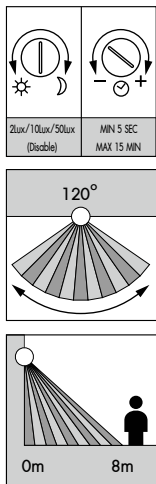

NEW

SOLAR-SERIES

Exterior Solar lighting

Solar Panel 2 Watt
Voltage / Currency 3.84V, 135mA
Battery 1 x Ni-MH AA 2200mAh
Light Time 18 h

Sensor

SOLAR-BOL-M1911-50
LED SMD(x20) 220V 2W 3000K
ALUMINIUM + PC

3,000