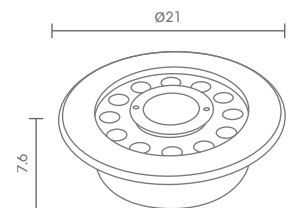

Light-trio

UW-SD817A/24/12

LED 24V 12W
STAINLESS 304
สายยาว 5 m.

6,300.- 6400K/3000K

6,930.- AUTO

UW