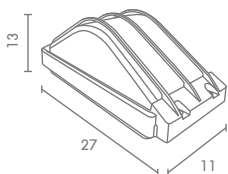

Light-trio

WM-A18

E27 LED 12W
ALUMINIUM + GLASS

600.-

Light-trio

WM-A19

E27 LED 12W
ALUMINIUM + GLASS

600.-