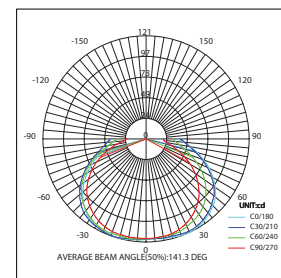

Light-trio

WM-M1712/LED

LED SMD(x32) 220V 9W 3000K
ALUMINIUM + PC + GLASS

2,400.-

Light-trio

WM-M1621/LED

LED SMD(x32) 220V 9W 3000K
ALUMINIUM + PC + GLASS

2,200.-