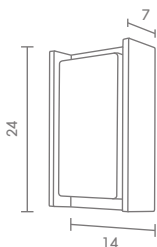

## WM-SERIES

Exterior Wall Mounted Lighting

WM

 Light-trio

**WM-86541-BEVERLY**

E27(x2) LED 12W

ALUMINIUM

**2,300.-**