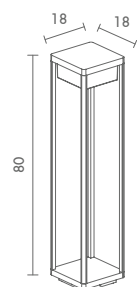

BOL-M1762/LED-80

LED SMD(x32) 220V 9W 3000K
ALUMINIUM + PC

4,000.-