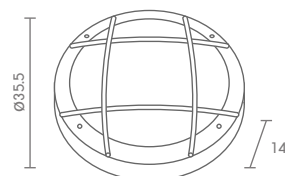

E27 LED 12W  
ALUMINIUM + GLASS

600.-

 Light-trio

**WM-131**

E27 LED 30W  
LED L22 16W  
ALUMINIUM + ACRYLIC

3,400.-

WM

 Light-trio