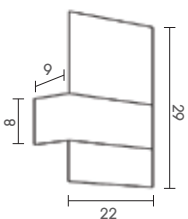

WM-SERIES

Exterior Wall Mounted Lighting

WM

Light-trio

WM-87139-CUBIK

R7s 80W

ALUMINIUM + GLASS

2,800.-

Light-trio

WM-86993-ARKTIC

E27 LED 60W

STAINLESS STEEL + GLASS

2,450.-