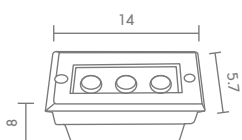

 Light-trio

**IN-MD009/3/30**

LED(x3) 12V DC 1W  
ALUMINIUM + STAINLESS 304

**1,800.-**

 Light-trio

**IN-MD009/5/30**

LED(x5) 12V DC 1W  
ALUMINIUM + STAINLESS 304

**2,200.-**