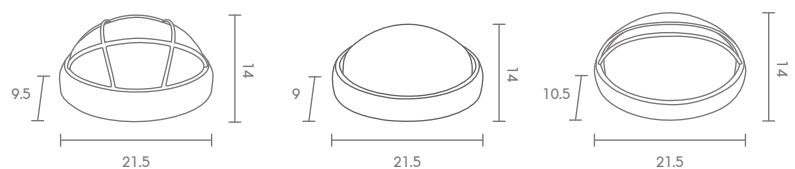

Light-trio

WM-2033

E27 LED 12W
ALUMINIUM + GLASS

440.-

Light-trio

WM-2034

E27 LED 12W
ALUMINIUM + GLASS

440.-

Light-trio

WM-2035

E27 LED 12W
ALUMINIUM + GLASS

440.-