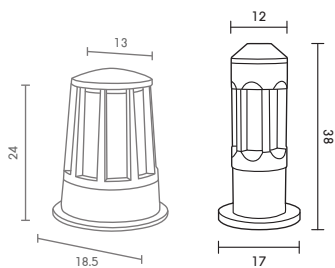

Light-trio

BOR-110
E27 LED 24W
ALUMINIUM + GLASS

2,000.-

Light-trio

BOR-140
E27 LED 24W
ALUMINIUM + GLASS

3,400.-