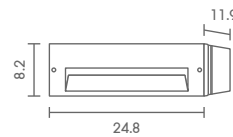

Light-trio

STEP-330/LED
LED 220V 4.6W 3000K
ALUMINIUM

4,900.-
(ราคาชุด)

Light-trio

STEP-320/LED
LED 220V 3.9W 3000K
ALUMINIUM

4,700.-
(ราคาชุด)

Light-trio

STEP-390
G9 LED 220V 5W
ALUMINIUM

1,800.-
(ราคาเฉพาะโคม)