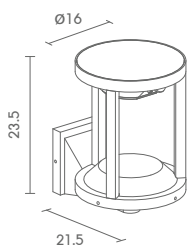

NEW

SOLAR-SERIES

Exterior Solar Lighting

Solar Panel 2 Watt
Voltage / Currency 3.84V, 135mA
Battery 1 x Ni-MH AA 2200mAh
Light Time 18 h

Sensor

SOLAR-WM-M1911

LED SMD(x20) 220V 2W 3000K
ALUMINIUM + PC

2,500.-