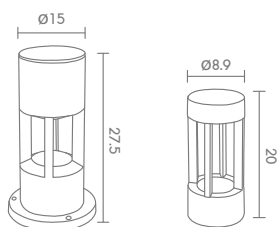

BOR-SERIES

Exterior Border lighting

Light-trio

BOR-0214/GU10

GU10 LED 220V 8W
ALUMINIUM

3,240.-

Light-trio

LP5-CP7003-1-H26

LED 220V 5W 3000K
ALUMINIUM

1,800.-

BOR