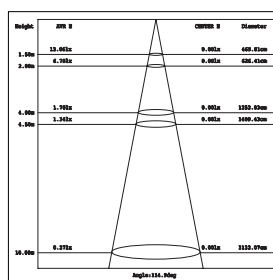

## Exterior Bollard lighting

NEW

 Light-trio

**BOL-M1683L/LED-65**  
LED SMD(x32) 220V 9W 3000K  
ALUMINIUM + PC

**3,000.-**

 Light-trio

**BOL-M1684L/LED-65**  
LED SMD(x32) 220V 9W 3000K  
ALUMINIUM + PC

**3,000.-**