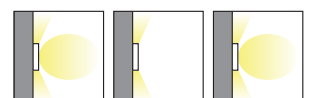

Light-trio

WM-0716
E27 LED 12W
ALUMINIUM

1,400.-

Light-trio

WM-0717
E27 LED 12W
ALUMINIUM

1,400.-

Light-trio

WM-0718
E27 LED 12W
ALUMINIUM

1,400.-