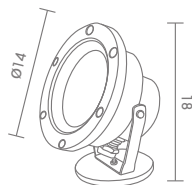

UW-12011

QR111 12V 100W
QR111 LED 12V 15W
STAINLESS 304

2,800.-

UW