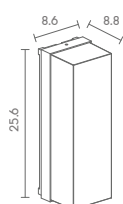

Light-trio

WM-M1975

E27 LED 220V 8W (ST64)
ALUMINIUM + PC

1,200.-

Light-trio

WM-M1976

E27 LED 220V 8W (ST64)
ALUMINIUM + PC

1,400.-

Light-trio

WM-M1977

E27 LED 220V 8W (ST64)
ALUMINIUM + PC

1,500.-