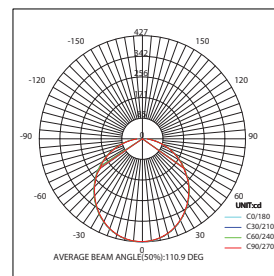

WM-M1672L/LED

LED SMD(x80) 220V 9W 3000K
ALUMINIUM + PC

1,800.-