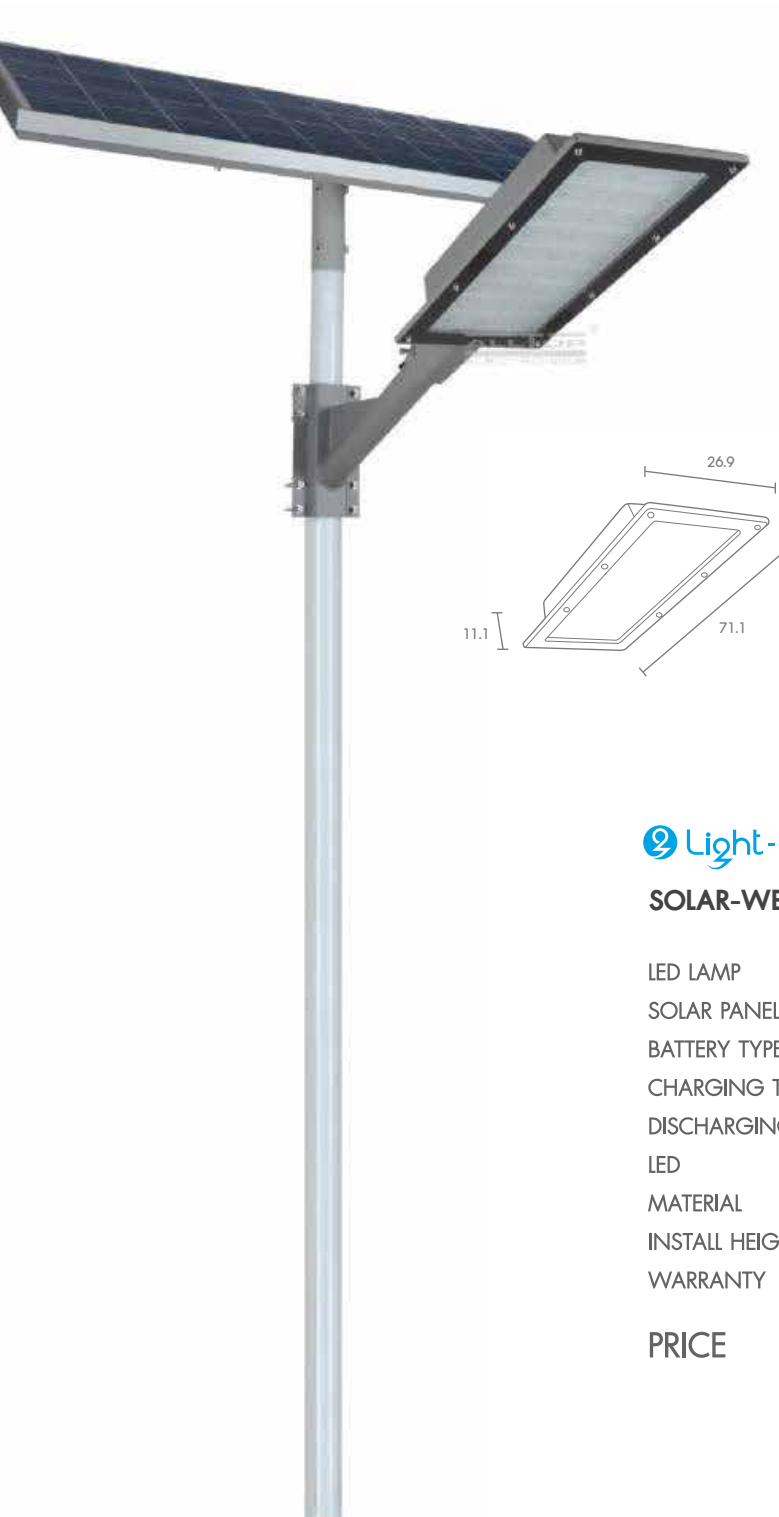

SOLAR-SERIES

Exterior Solar lighting

ความยาวเสาสูงสุด 9 m

SOLAR-WB0865A180-01

LED LAMP	LED 288PCS 3000K-6000K
SOLAR PANEL	18V 180W, POLYCRYSTALLINE
BATTERY TYPE	LiFePO4 12.8V 60AH
CHARGING TIME	6-8 HOURS
DISCHARGING TIME	30-36 HOURS
LED	160 LM/W
MATERIAL	DIE-CASTING ALUMINIUM
INSTALL HEIGHT	9-12 m
WARRANTY	3 YEARS

PRICE **43,000.-** (เฉพาะโคม)