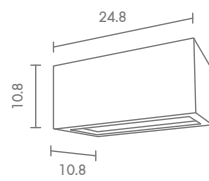

**1,400.-**

 Light-trio

**WM-0718**  
E27 LED 12W  
ALUMINIUM

**1,400.-**