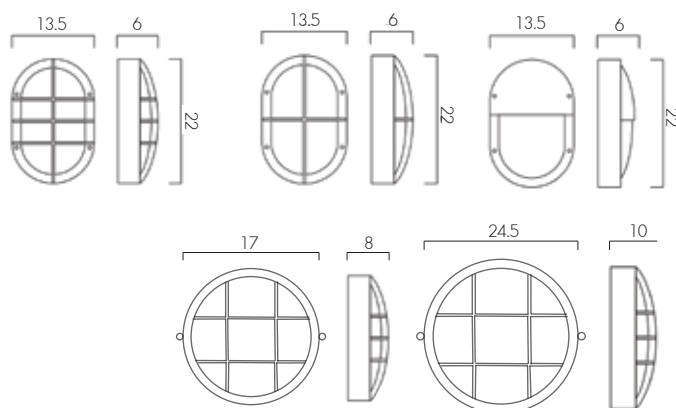

Light-trio

WM-C-08/BK
LED A60 12W
ALUMINIUM + GLASS

600.-