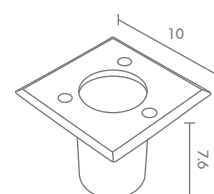

Light-trio

IN-BS101R/GU10

GU10 220V 8W

ALUMINIUM + STAINLESS 304

900.-

Light-trio

IN-BS101S/GU10

GU10 220V 8W

ALUMINIUM + STAINLESS 304

950.-