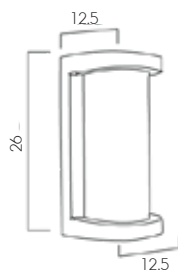

Light-trio

WM-620/BK

E27 LED 24W
LED I22 16W
ALUMINIUM

1,630.-

Light-trio

WM-630/BK

E27 LED 24W
LED I22 16W
ALUMINIUM

1,630.-

Light-trio

WM-820/BK

E27 LED 24W
ALUMINIUM

1,800.-