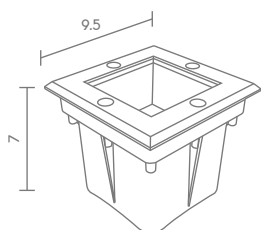

Light-trio

IN-013670
LED 220V 5W 3000K
ALUMINIUM

2,400.-