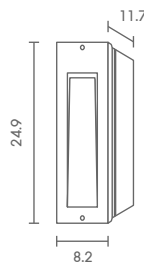

Light-trio

STEP-330/LED
LED 220V 4.6W 3000K
ALUMINIUM

4,900.-
(ราคาชุด)

Light-trio

STEP-320/LED
LED 220V 3.9W 3000K
ALUMINIUM

4,700.-
(ราคาชุด)

Light-trio

STEP-390
G9 LED 220V 5W
ALUMINIUM

1,800.-
(ราคาเฉพาะโคม)