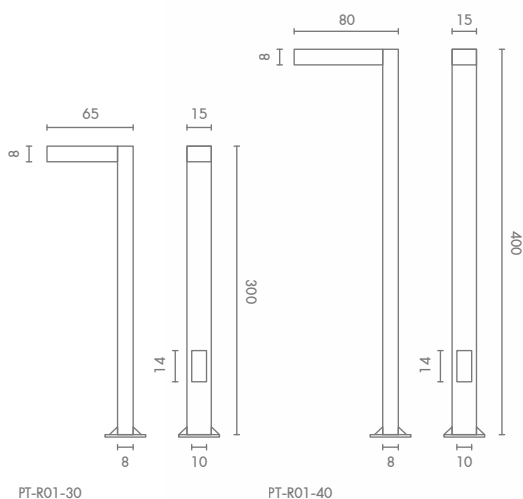

NEW

PT-SERIES

Exterior Post Top Lighting

Light-trio

PT-R01/30/30/1-300

LED 30W 3000K (PHILIPS)

ALUMINIUM

20,000.-

Light-trio

PT-R01/40/30/1-400

LED 40W 3000K (PHILIPS)

ALUMINIUM

28,000.-