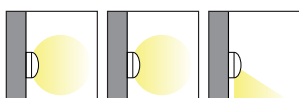

Light-trio

WM-2033

E27 LED 12W
ALUMINIUM + GLASS

440.-

Light-trio

WM-2034

E27 LED 12W
ALUMINIUM + GLASS

440.-

Light-trio

WM-2035

E27 LED 12W
ALUMINIUM + GLASS

440.-