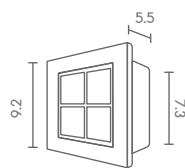

STEP-SERIES

Exterior Steplights

STEP

Light-trio

STEP-290/LED

LED 220V 3W 3000K
ALUMINIUM

1,500.-

Light-trio

STEP-300/LED

LED 220V 3W 3000K
ALUMINIUM

1,500.-

Light-trio

STEP-310/LED

LED 220V 3W 3000K
ALUMINIUM

1,500.-