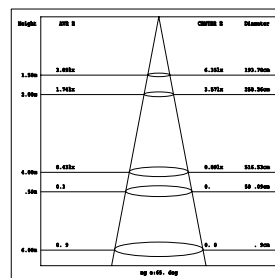

NEW

SOLAR-SERIES

Exterior Solar lighting

Solar Panel 2 Watt
Voltage / Currency 3.84V, 135mA
Battery 1 x Ni-MH AA 2200mAh
Light Time 18 h

Sensor

SOLAR-BOL-M1911-50
LED SMD(x20) 220V 2W 3000K
ALUMINIUM + PC

3,000