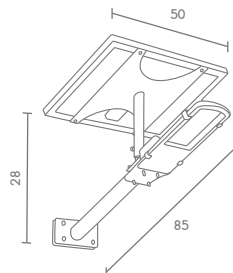

SOLAR-WB24

LED LAMP	LED 24W 6000K-6500K
SOLAR PANEL	15V 24W, POLYCRYSTALLINE
BATTERY TYPE	LITHIUM-ION 11.1V 10AH
CHARGING TIME	6-8 HOURS
DISCHARGING TIME	8-12 HOURS
LED	160 LM/W
MATERIAL	ALUMINIUM
INSTALL HEIGHT	4-6 m
WARRANTY	2 YEARS

PRICE 9,000