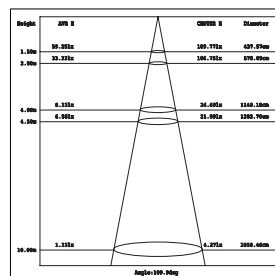

WM-M1672L/LED

LED SMD(x80) 220V 9W 3000K
ALUMINIUM + PC

1,800.-