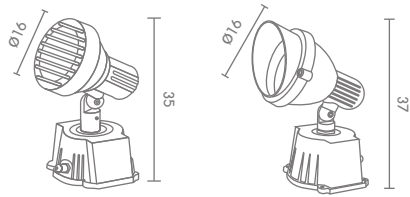

UP-SERIES

Exterior Spotlights

UP