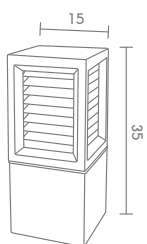

Light-trio

BOR-200
E27 LED 24W
ALUMINIUM + GLASS

3,600.-