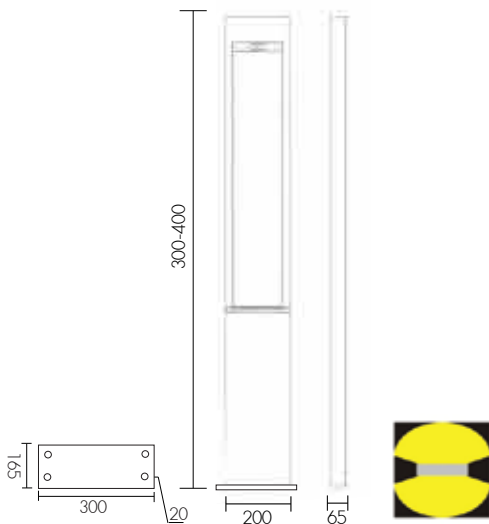

PT-SERIES

Exterior Post Top Lighting

NEW

Light-trio

LP6-CP7014-H300
LED 24W 3000K
ALUMINIUM

16,000.-

LP6-CP7014-H400
LED 30W 3000K
ALUMINIUM

18,000.-