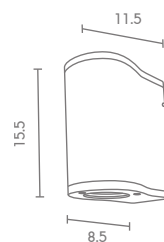

 Light-trio

**UD-1818/2**  
GU10(x2) LED 220V 8W  
ALUMINIUM

**1,300.-**

 Light-trio

**UD-1879/2/GU10**  
GU10x2 LED 220V 8W  
ALUMINIUM

**1,800.-**