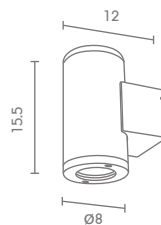

 Light-trio

**UD-1818/2**  
GU10(x2) LED 220V 8W  
ALUMINIUM

**1,300.-**

 Light-trio

**UD-1879/2/GU10**  
GU10x2 LED 220V 8W  
ALUMINIUM

**1,800.-**