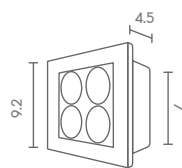

STEP-SERIES

Exterior Steplights

STEP

Light-trio

STEP-290/LED

LED 220V 3W 3000K
ALUMINIUM

1,500.-

Light-trio

STEP-300/LED

LED 220V 3W 3000K
ALUMINIUM

1,500.-

Light-trio

STEP-310/LED

LED 220V 3W 3000K
ALUMINIUM

1,500.-