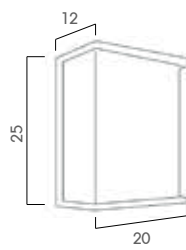

Light-trio

WM-620/BK

E27 LED 24W
LED I22 16W
ALUMINIUM

1,630.-

Light-trio

WM-630/BK

E27 LED 24W
LED I22 16W
ALUMINIUM

1,630.-

Light-trio

WM-820/BK

E27 LED 24W
ALUMINIUM

1,800.-