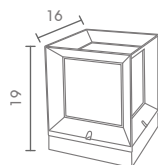

BOR-SERIES

Exterior Border lighting

Light-trio

BOR-130

E27 LED 30W
ALUMINIUM + ACRYLIC

2,600.-

Light-trio

BOR-130S

E27 LED 24W
ALUMINIUM + ACRYLIC

1,920.-

Light-trio

BOR-130SS

E27 LED 12W
ALUMINIUM + ACRYLIC

1,350.-