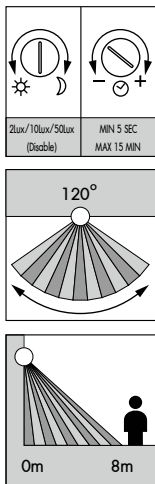

NEW

SOLAR-SERIES

Exterior Solar Lighting

Solar Panel 2 Watt
Voltage / Currency 3.84V, 135mA
Battery 1 x Ni-MH AA 2200mAh
Light Time 18 h

Sensor

SOLAR-WM-M1911

LED SMD(x20) 220V 2W 3000K
ALUMINIUM + PC

2,500.-