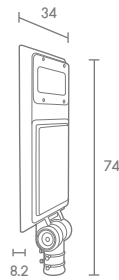

SOLAR-SERIES

Exterior Solar lighting

NEW

SOLAR-WB0310B40-03

LED LAMP	5730 LED 200PCS 40W 3000K-6000K
SOLAR PANEL	16V 29W, MONO-CRYSTALLINE
BATTERY TYPE	LiFePO4 12.8V 18AH
CHARGING TIME	6-8 HOURS
DISCHARGING TIME	30-36 HOURS
LED	160 LM/W
MATERIAL	DIE-CASTING ALUMINIUM
INSTALL HEIGHT	4-7 m
WARRANTY	2 YEARS

PRICE **9,900.-**