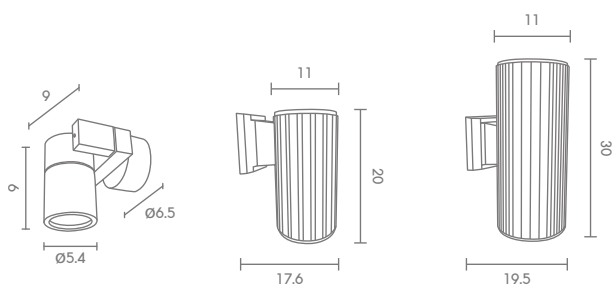

UD-SERIES

Exterior Wall Up Down Lights

UD

Light-trio

UD-1824/GU10
GU10 LED 220V 8W
ALUMINIUM

1,640.-

Light-trio

UD-211
E27 LED A60 9W
ALUMINIUM

1,000.-

Light-trio

UD-212
E27(x2) LED A60 9W
ALUMINIUM

1,300.-