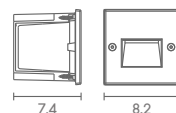

STEP-360/G4

G4 LED 220V 2.5W
ALUMINIUM

1,120.- (เฉพาะโคม)