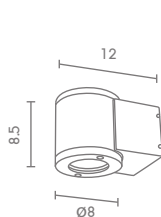

 Light-trio

**UD-1818/2**  
GU10(x2) LED 220V 8W  
ALUMINIUM

**1,300.-**

 Light-trio

**UD-1879/2/GU10**  
GU10x2 LED 220V 8W  
ALUMINIUM

**1,800.-**