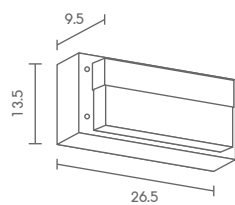

Light-trio

WM-300
E27 LED 12W
ALUMINIUM + GLASS

1,400.-

Light-trio

WM-310
E27 LED 12W
ALUMINIUM + GLASS

1,500.-