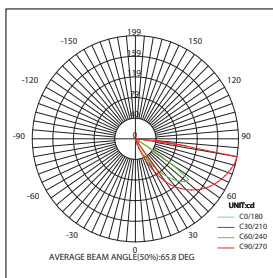

BOL-M1762/LED-80

LED SMD(x32) 220V 9W 3000K
ALUMINIUM + PC

4,000.-