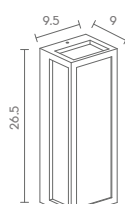

Light-trio

WM-M1975

E27 LED 220V 8W (ST64)
ALUMINIUM + PC

1,200.-

Light-trio

WM-M1976

E27 LED 220V 8W (ST64)
ALUMINIUM + PC

1,400.-

Light-trio

WM-M1977

E27 LED 220V 8W (ST64)
ALUMINIUM + PC

1,500.-