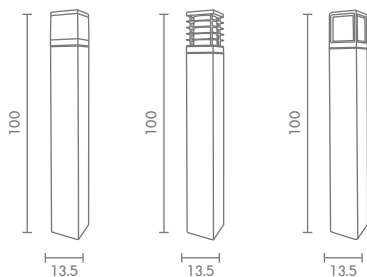

 Light-trio

**BOL-2202**

E27 GENIE 18W  
ALUMINIUM

**4,400.-**

 Light-trio

**BOL-2203**

LED 24V 15W  
ALUMINIUM

**4,400.-**