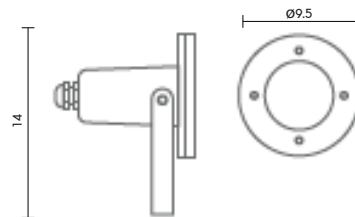

UW-SERIES

Exterior Underwater Lighting

Light-trio

UW-19016

MR16 LED 12V 8W
STAINLESS 316 + CLEAR GLASS

6,330.-

UW