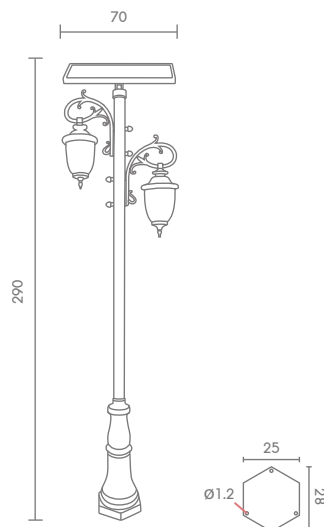

Light-trio

SOLAR-PT0840A30-01

LED LAMP	LED 60PCS 3000K-6000K
SOLAR PANEL	15V 28.5W, MONOCRYSTALLINE
BATTERY TYPE	LITHIUM-ION 11.1V 15.6AH
CHARGING TIME	6-8 HOURS
DISCHARGING TIME	30-36 HOURS
LED	160 LM/W
MATERIAL	ALUMINIUM
WARRANTY	2 YEARS
PRICE	23,200.-