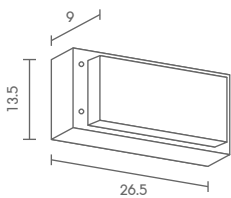

Light-trio

WM-300
E27 LED 12W
ALUMINIUM + GLASS

1,400.-

Light-trio

WM-310
E27 LED 12W
ALUMINIUM + GLASS

1,500.-