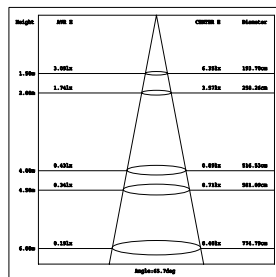

NEW

SOLAR-SERIES

Exterior Solar Lighting

Solar Panel 2 Watt
Voltage / Currency 3.84V, 135mA
Battery 1 x Ni-MH AA 2200mAh
Light Time 18 h

Sensor

Light-trio

SOLAR-WM-M1901
LED SMD(x30) 220V 3W 3000K
ALUMINIUM + PC

N/A