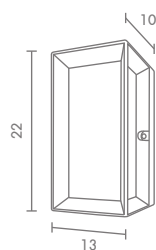

## WM-SERIES

Exterior Wall Mounted Lighting

WM

 Light-trio

**WM-86541-BEVERLY**

E27(x2) LED 12W

ALUMINIUM

**2,300.-**