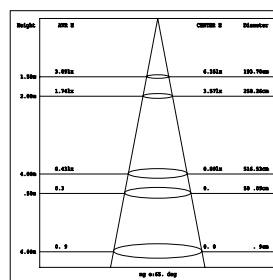

NEW

SOLAR-SERIES

Exterior Solar Lighting

Solar Panel 2 Watt
Voltage / Currency 3.84V, 135mA
Battery 1 x Ni-MH AA 2200mAh
Light Time 18 h

SOLAR-WM-M1911

LED SMD(x20) 220V 2W 3000K
ALUMINIUM + PC

2,500.-