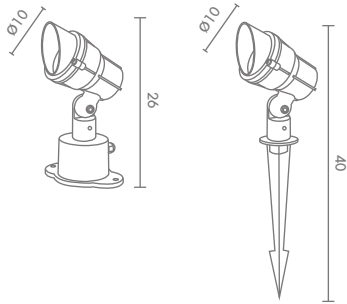

UP-SERIES

Exterior Spotlights

UP