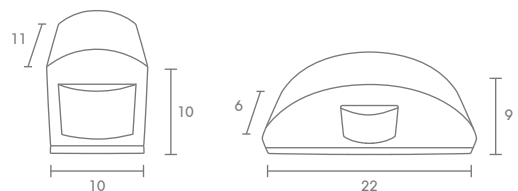

Light-trio

WM-530

G9 LED 220V 5W
ALUMINIUM + GLASS

1,600.-

Light-trio

WM-540

G9 LED 220V 5W
ALUMINIUM + GLASS

1,600.-