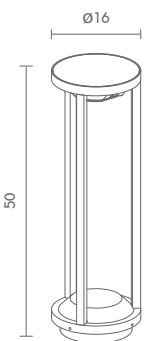

NEW

SOLAR-SERIES

Exterior Solar lighting

Solar Panel 2 Watt
Voltage / Currency 3.84V, 135mA
Battery 1 x Ni-MH AA 2200mAh
Light Time 18 h

Sensor

SOLAR-BOL-M1911-50
LED SMD(x20) 220V 2W 3000K
ALUMINIUM + PC

3,000