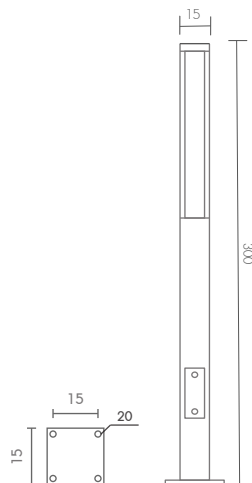

PT-SERIES

Exterior Post Top Lighting

NEW

Light-trio

LP6-CP7008-H300

LED 24W 3000K

ALUMINIUM

16,000.- គម្រប