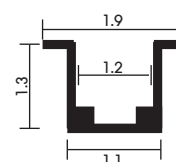

LED-RBU68-BAR1

400.-/1m.