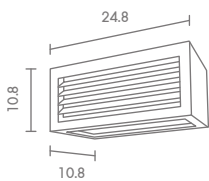

Light-trio

WM-0716
E27 LED 12W
ALUMINIUM

1,400.-

Light-trio

WM-0717
E27 LED 12W
ALUMINIUM

1,400.-

Light-trio

WM-0718
E27 LED 12W
ALUMINIUM

1,400.-