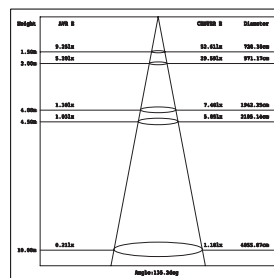

Light-trio

WM-M1712/LED

LED SMD(x32) 220V 9W 3000K
ALUMINIUM + PC + GLASS

2,400.-

Light-trio

WM-M1621/LED

LED SMD(x32) 220V 9W 3000K
ALUMINIUM + PC + GLASS

2,200.-