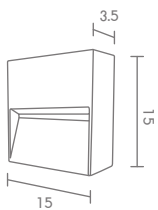

Light-trio

WM-0297/LED

LED 220V 3W 3000K
ALUMINIUM

1,200.-

Light-trio

WM-0299/LED

LED 220V 3W 3000K
ALUMINIUM

1,400.-