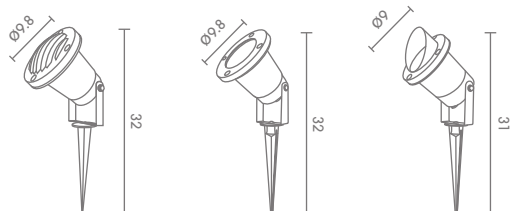

UP

Light-trio

UP-17/GU10

GU10 LED 220V 8W
ALUMINIUM

450.-

Light-trio

UP-16/GU10

GU10 LED 220V 8W
ALUMINIUM

450.-

Light-trio

UP-13/GU10

GU10 LED 220V 8W
ALUMINIUM

450.-