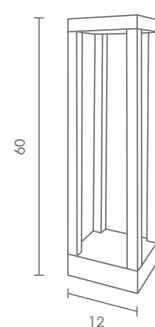

BOL-SERIES

Exterior Bollard lighting

Light-trio

LP5-CP7007-1-H60

LED CREE 5W 3000K

ALUMINIUM

3,600.-

Light-trio

BOL-14402/LED/BK

LED 220V 7W 3000K

ALUMINIUM

3,000.-

BOL