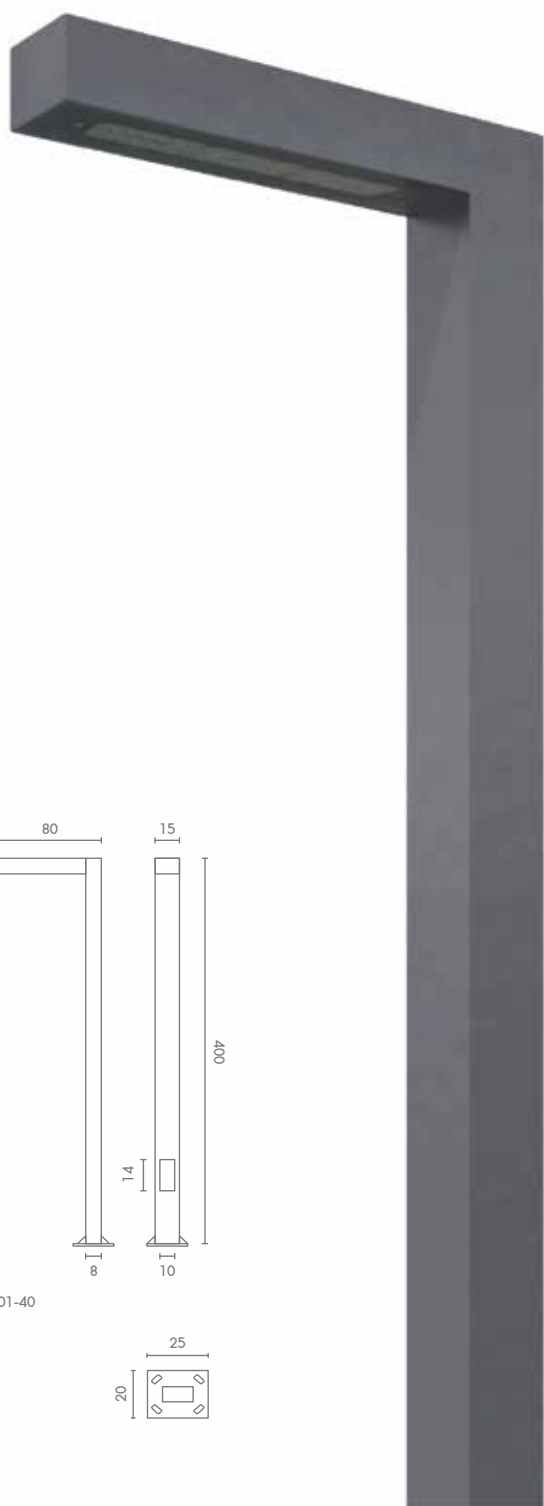

NEW

PT-SERIES

Exterior Post Top Lighting

Light-trio

PT-R01/30/30/1-300

LED 30W 3000K (PHILIPS)

ALUMINIUM

20,000.-

Light-trio

PT-R01/40/30/1-400

LED 40W 3000K (PHILIPS)

ALUMINIUM

28,000.-