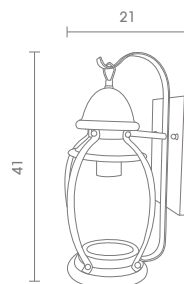

**1,100.-**

 Light-trio

**O-8200S**

E27 GENIE 18W  
E27 LED A60 9W  
STEEL

**1,100.-**

CS