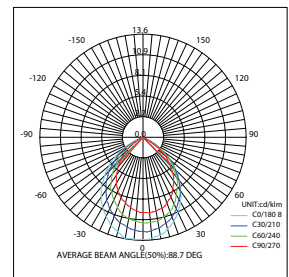

NEW

SOLAR-SERIES

Exterior Solar Lighting

Solar Panel 2 Watt
Voltage / Currency 3.84V, 135mA
Battery 1 x Ni-MH AA 2200mAh
Light Time 18 h

Sensor

Light-trio

SOLAR-WM-M1901
LED SMD(x30) 220V 3W 3000K
ALUMINIUM + PC

N/A