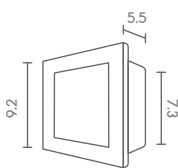

STEP-SERIES

Exterior Steplights

STEP

Light-trio

STEP-290/LED

LED 220V 3W 3000K
ALUMINIUM

1,500.-

Light-trio

STEP-300/LED

LED 220V 3W 3000K
ALUMINIUM

1,500.-

Light-trio

STEP-310/LED

LED 220V 3W 3000K
ALUMINIUM

1,500.-