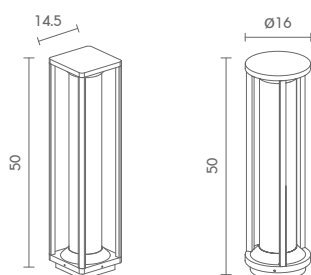

BOL-SERIES

Exterior Bollard lighting

NEW

Light-trio

BOL-M1932-50

E27 LED A60 220V 8W (FILAMENT)
ALUMINIUM + PC

3,100.-

Light-trio

BOL-M2022-50

E27 LED A60 220V 8W (FILAMENT)
ALUMINIUM + PC

3,100.-

IP65