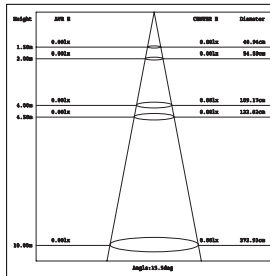

## Exterior Border lighting

NEW

 Light-trio

**BOR-M1761/LED**  
LED CREE 220V 7W 3000K  
ALUMINIUM + GLASS

3,000

 Light-trio

**BOR-M1762/LED**  
LED CREE 220V 9W 3000K  
ALUMINIUM + GLASS

3,000.-