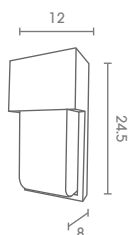

Light-trio

WM-570
E27 LED 12W
ALUMINIUM

1,400.-

Light-trio

WM-571
E27 LED 12W
ALUMINIUM

1,400.-

Light-trio

WM-810
E27 LED 12W
ALUMINIUM

1,580.-