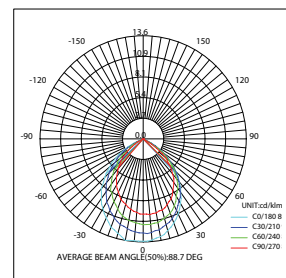

NEW

SOLAR-SERIES

Exterior Solar lighting

Solar Panel 2 Watt
Voltage / Currency 3.84V, 135mA
Battery 1 x Ni-MH AA 2200mAh
Light Time 18 h

Sensor

SOLAR-BOL-M1911-50
LED SMD(x20) 220V 2W 3000K
ALUMINIUM + PC

3,000