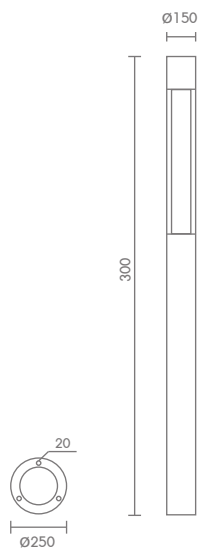

NEW

PT-SERIES

Exterior Post Top Lighting

Light-trio

LP6-CP7015-H300

LED 24W 3000K

ALUMINIUM

15,000.-