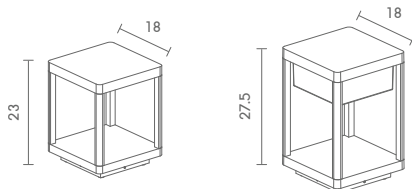

## Exterior Border lighting

NEW

 Light-trio

**BOR-M1761/LED**  
LED CREE 220V 7W 3000K  
ALUMINIUM + GLASS

3,000

 Light-trio

**BOR-M1762/LED**  
LED CREE 220V 9W 3000K  
ALUMINIUM + GLASS

3,000.-