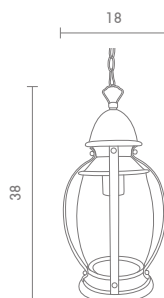

**1,100.-**

 Light-trio

**O-8200S**

E27 GENIE 18W  
E27 LED A60 9W  
STEEL

**1,100.-**

CS