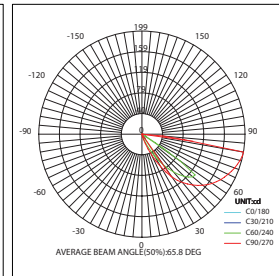

## Exterior Border lighting

NEW

 Light-trio

**BOR-M1761/LED**  
LED CREE 220V 7W 3000K  
ALUMINIUM + GLASS

3,000

 Light-trio

**BOR-M1762/LED**  
LED CREE 220V 9W 3000K  
ALUMINIUM + GLASS

3,000.-