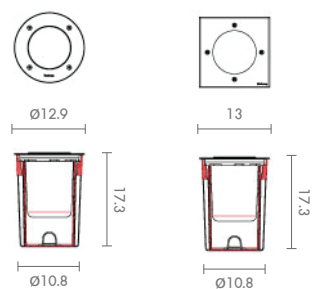

IN-1716

MR16 LED 12V 8W
MR16 LED 220V 7.5W
ALUMINIUM + STAINLESS 316

3,920.-