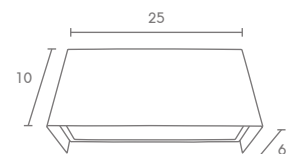

WM-SERIES

Exterior Wall Mounted Lighting

WM

Light-trio

WM-480
E27 LED 12W
STEEL

1,000.-

Light-trio

WM-488
E27 LED 12W
STEEL

1,000.-

WM-488