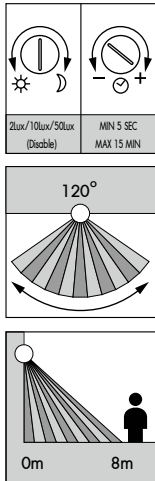

NEW

SOLAR-SERIES

Exterior Solar Lighting

Solar Panel 2 Watt
Voltage / Currency 3.84V, 135mA
Battery 1 x Ni-MH AA 2200mAh
Light Time 18 h

Sensor

Light-trio

SOLAR-WM-M1901
LED SMD(x30) 220V 3W 3000K
ALUMINIUM + PC

N/A