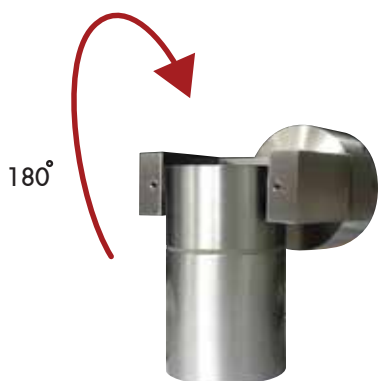

UD-SERIES

Exterior Wall Up Down Lights

UD

Light-trio

UD-1824/GU10
GU10 LED 220V 8W
ALUMINIUM

1,640.-