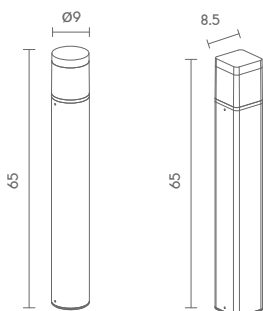

## Exterior Bollard lighting

NEW

 Light-trio

**BOL-M1683L/LED-65**  
LED SMD(x32) 220V 9W 3000K  
ALUMINIUM + PC

**3,000.-**

 Light-trio

**BOL-M1684L/LED-65**  
LED SMD(x32) 220V 9W 3000K  
ALUMINIUM + PC

**3,000.-**