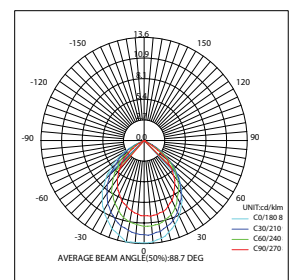

NEW

SOLAR-SERIES

Exterior Solar Lighting

Solar Panel 2 Watt
Voltage / Currency 3.84V, 135mA
Battery 1 x Ni-MH AA 2200mAh
Light Time 18 h

SOLAR-WM-M1911

LED SMD(x20) 220V 2W 3000K
ALUMINIUM + PC

2,500.-