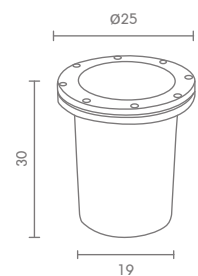

Light-trio

IN-2601/SYL

G12 CDM-T 70W

ALUMINIUM + STAINLESS 304

5,800.-