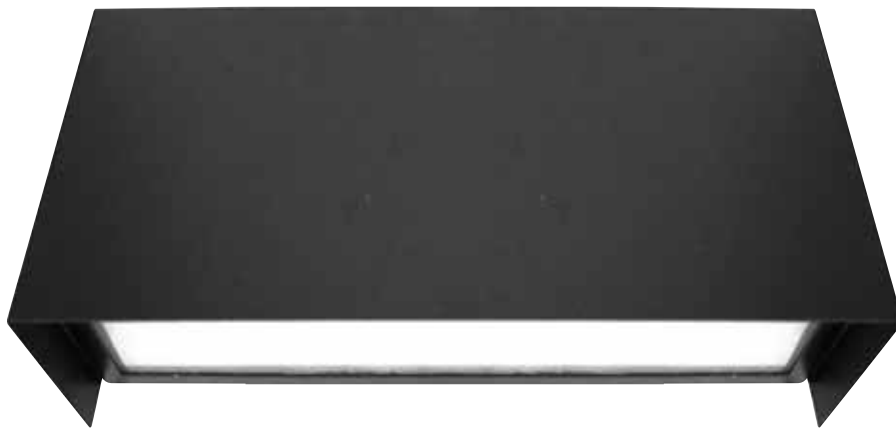

WM-SERIES

Exterior Wall Mounted Lighting

WM