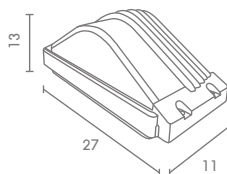

Light-trio

WM-A18

E27 LED 12W
ALUMINIUM + GLASS

600.-

Light-trio

WM-A19

E27 LED 12W
ALUMINIUM + GLASS

600.-