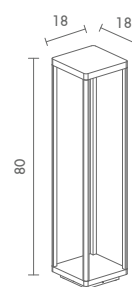

BOL-M1762/LED-80

LED SMD(x32) 220V 9W 3000K
ALUMINIUM + PC

4,000.-