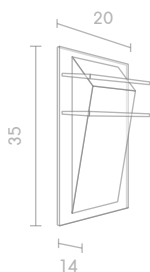

Light-trio

WM-281
E27 LED 12W
ALUMINIUM + GLASS

1,600.-

Light-trio

WM-280S
E27 LED 12W
ALUMINIUM + GLASS

1,200.-

WM

Light-trio

WM-291
E27 LED 12W
ALUMINIUM + GLASS

1,600.-

Light-trio

WM-378S
E27 LED 12W
ALUMINIUM + GLASS

1,200.-