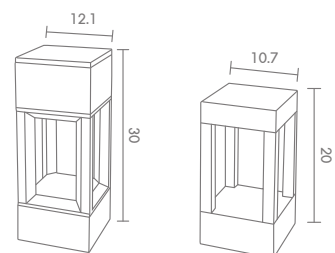

BOR

Light-trio

BOR-0213/GU10

GU10 LED 220V 8W
ALUMINIUM

3,480.-

Light-trio

LP5-CP7007-1-H20

(BOR-0655/LED)
LED 220V 5W 3000K
ALUMINIUM

1,800.-