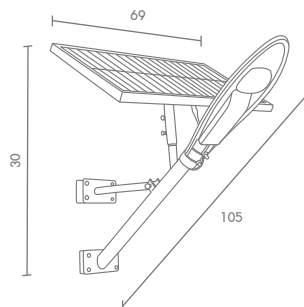

SOLAR-WB30

LED LAMP	LED 30W 6000K-6500K
SOLAR PANEL	15V 32W, POLYCRYSTALLINE
BATTERY TYPE	LITHIUM-ION 11.1V 15.6AH
CHARGING TIME	6-8 HOURS
DISCHARGING TIME	20-24 HOURS
LED	160 LM/W
MATERIAL	ALUMINIUM
INSTALL HEIGHT	4-6 m
WARRANTY	2 YEARS

PRICE 13,000