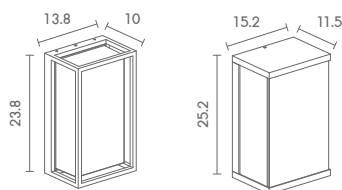

Light-trio

WM-M1712/LED

LED SMD(x32) 220V 9W 3000K
ALUMINIUM + PC + GLASS

2,400.-

Light-trio

WM-M1621/LED

LED SMD(x32) 220V 9W 3000K
ALUMINIUM + PC + GLASS

2,200.-