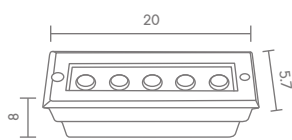

 Light-trio

**IN-MD009/3/30**

LED(x3) 12V DC 1W  
ALUMINIUM + STAINLESS 304

**1,800.-**

 Light-trio

**IN-MD009/5/30**

LED(x5) 12V DC 1W  
ALUMINIUM + STAINLESS 304

**2,200.-**