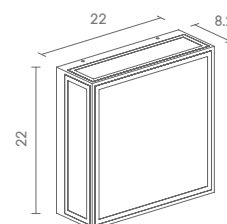

Light-trio

WM-M1993/LED

LED SMD(x48) 220V 14W 3000K
ALUMINIUM + PC + GLASS

2,600.-