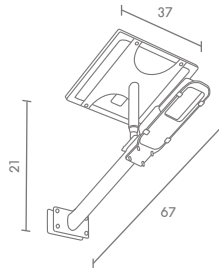

NEW

SOLAR-SERIES

Exterior Solar lighting

SOLAR-WB12

LED LAMP	LED 12W 6000K-6500K
SOLAR PANEL	15V 12W, POLYCRYSTALLINE
BATTERY TYPE	LITHIUM-ION 11.1V 5AH
CHARGING TIME	6-8 HOURS
DISCHARGING TIME	8-12 HOURS
LED	160 LM/W
MATERIAL	ALUMINIUM
INSTALL HEIGHT	3-5 m
WARRANTY	3 YEARS

PRICE 5,500