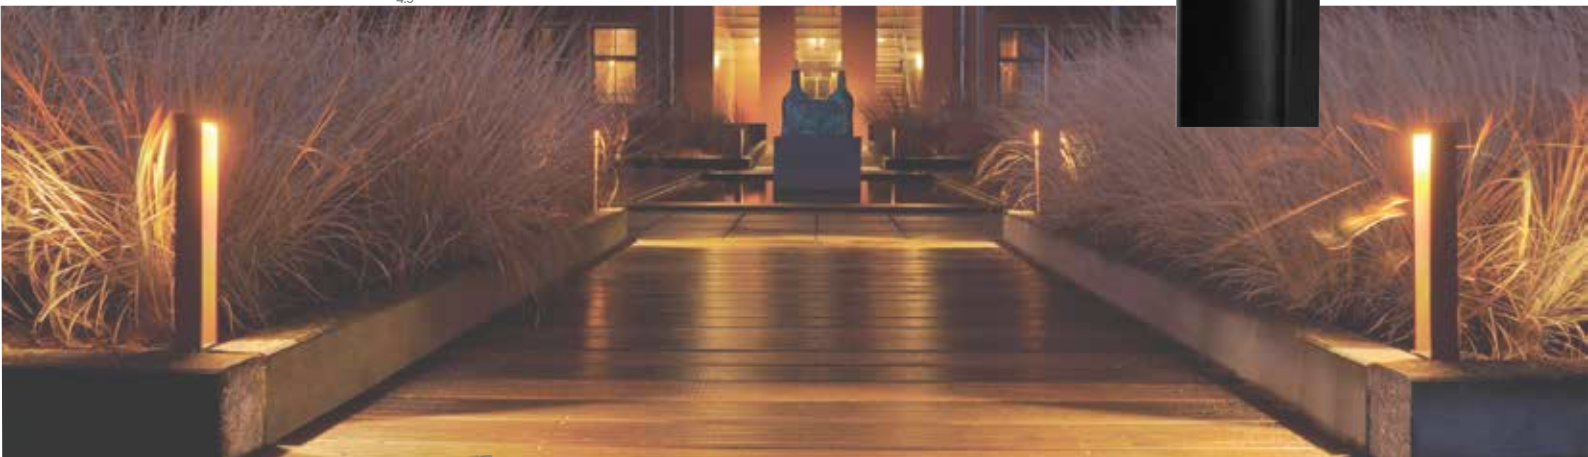

# BOL-SERIES

Exterior Bollard lighting

 Light-trio

**BOL-1473/LED/BK-H60**

LED CREE 5W 3000K  
ALUMINIUM

**4,400.-**

 Light-trio

**BOL-613/LED**