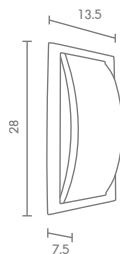

Light-trio

WM-281
E27 LED 12W
ALUMINIUM + GLASS

1,600.-

Light-trio

WM-280S
E27 LED 12W
ALUMINIUM + GLASS

1,200.-

WM

Light-trio

WM-291
E27 LED 12W
ALUMINIUM + GLASS

1,600.-

Light-trio

WM-378S
E27 LED 12W
ALUMINIUM + GLASS

1,200.-