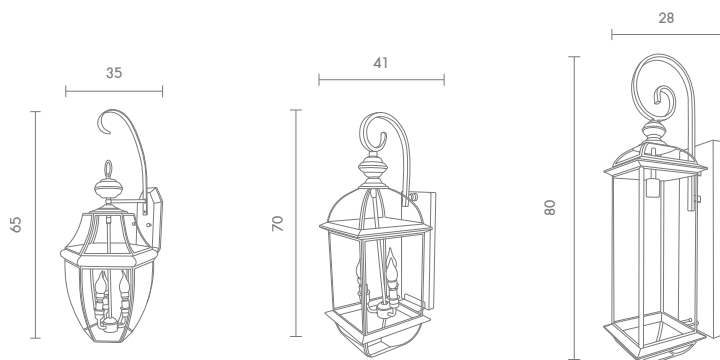

**8,600.-**

 Light-trio

**O-1900W**

E27 GENIE 18W  
E27 LED A60 7W/9W  
ALUMINIUM

**8,000.-**