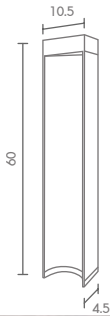

BOL-SERIES

Exterior Bollard lighting

Light-trio

BOL-1473/LED/BK-H60

LED CREE 5W 3000K
ALUMINIUM

4,400.-