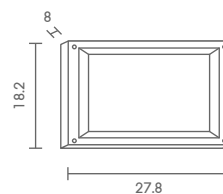

Light-trio

WM-430

E27 LED 24W

ALUMINIUM + GLASS

1,500.-

Light-trio

WM-430S

E27 LED 12W

ALUMINIUM + GLASS

1,300.-