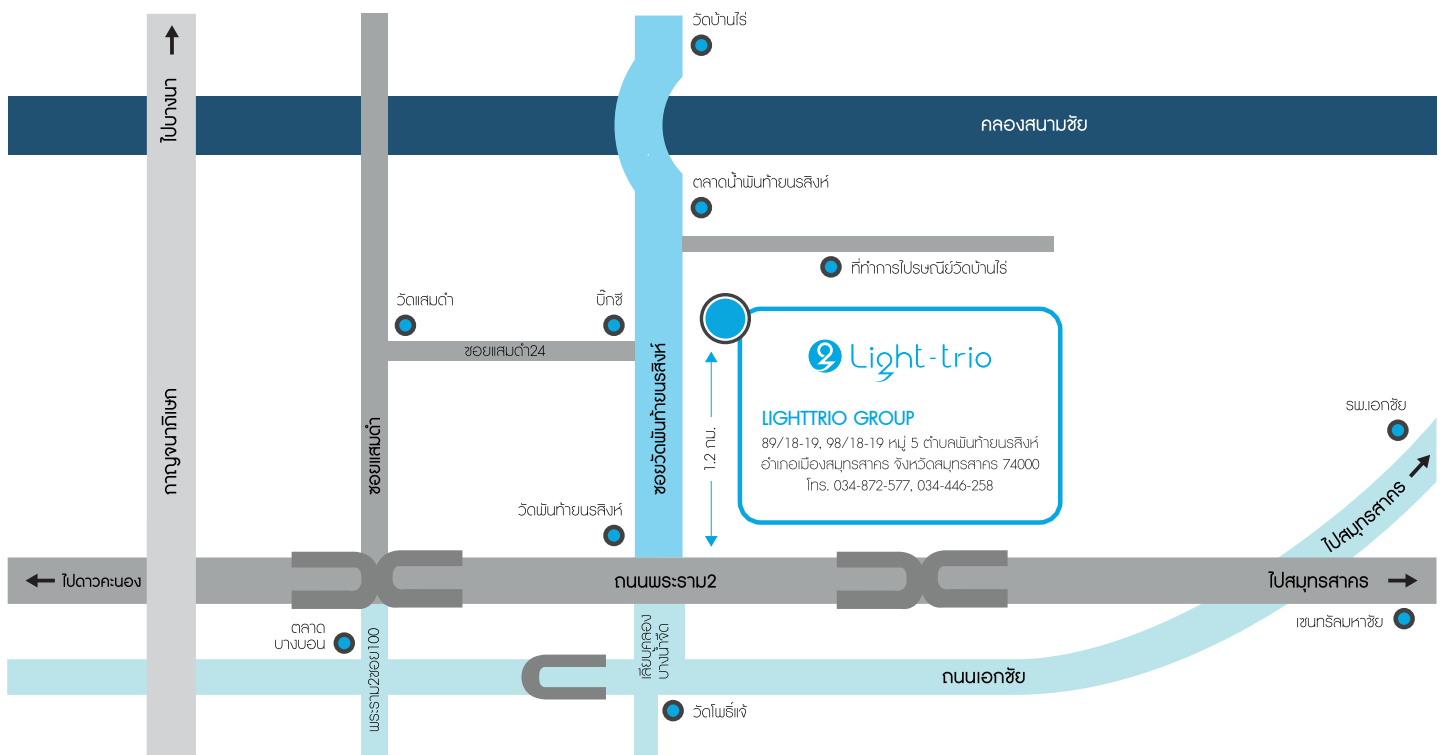

LIGHTTRIO

SINCE 1999

LIGHTTRIO GROUP company Ltd., were established on September 1999.

The company sold and imported complete lamp products under the brand named LIGHTTRIO.

All the past 20 years, we continuously create and develop together with efficiently management and using the innovation technology to add value for the most benefits of our organization.

Our product range divided into 4 main categories which are Outdoor, Indoor, Decorative and Solar. In addition, we are currently the sole distributor of famous lighting brands.

Lighting design need to be brought in as an integral design element, along with all the other design components at the beginning. today, all architects, interior designer and many other related professional need to know at least the basics about good lighting design.

Our product will offer you great consumer satisfaction because of 3 good reasons - good design, good quality and reasonable price.

IDENTITY YOUR STYLE