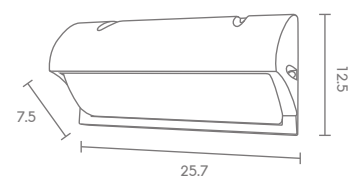

# WM-SERIES

Exterior Wall Mounted Lighting

WM

 Light-trio

**WM-410**  
E27 LED 24W  
ALUMINIUM + GLASS

**1,300.-**