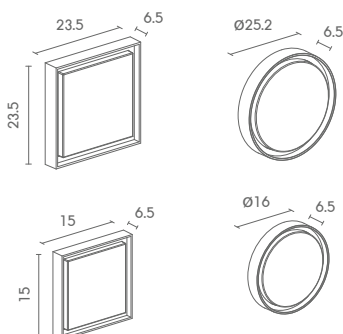

WM-M1672L/LED

LED SMD(x80) 220V 9W 3000K
ALUMINIUM + PC

1,800.-