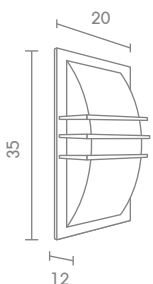

Light-trio

WM-281
E27 LED 12W
ALUMINIUM + GLASS

1,600.-

Light-trio

WM-280S
E27 LED 12W
ALUMINIUM + GLASS

1,200.-

WM

Light-trio

WM-291
E27 LED 12W
ALUMINIUM + GLASS

1,600.-

Light-trio

WM-378S
E27 LED 12W
ALUMINIUM + GLASS

1,200.-