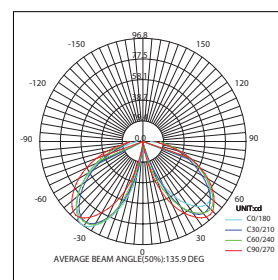

## Exterior Bollard lighting

NEW

 Light-trio

**BOL-M1683L/LED-65**  
LED SMD(x32) 220V 9W 3000K  
ALUMINIUM + PC

**3,000.-**

 Light-trio

**BOL-M1684L/LED-65**  
LED SMD(x32) 220V 9W 3000K  
ALUMINIUM + PC

**3,000.-**