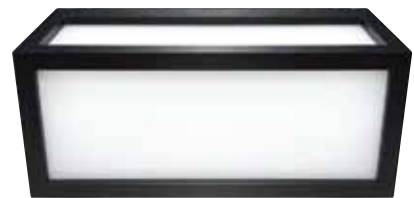

Light-trio

WM-0716
E27 LED 12W
ALUMINIUM

1,400.-

Light-trio

WM-0717
E27 LED 12W
ALUMINIUM

1,400.-

Light-trio

WM-0718
E27 LED 12W
ALUMINIUM

1,400.-