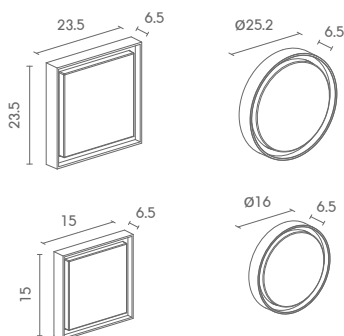

Light-trio

WM-M1254L/LED

LED SMD(x140) 220V 14W 3000K
ALUMINIUM + PC

3,000.-

Light-trio

WM-M1252L/LED

LED SMD(x140) 220V 14W 3000K
ALUMINIUM + PC

2,900.-

Light-trio

WM-M1674L/LED

LED SMD(x80) 220V 9W 3000K
ALUMINIUM + PC

1,800.-

Light-trio

WM-M1672L/LED

LED SMD(x80) 220V 9W 3000K
ALUMINIUM + PC

1,800.-