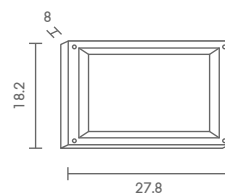

Light-trio

WM-430

E27 LED 24W

ALUMINIUM + GLASS

1,500.-

Light-trio

WM-430S

E27 LED 12W

ALUMINIUM + GLASS

1,300.-