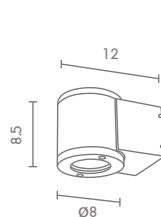

UD

Light-trio

UD-1818/1

GU10 LED 220V 8W
ALUMINIUM

1,000.-

Light-trio

UD-1818/2

GU10(x2) LED 220V 8W
ALUMINIUM

1,300.-

Light-trio

UD-1879/2/GU10

GU10x2 LED 220V 8W
ALUMINIUM

1,800.-