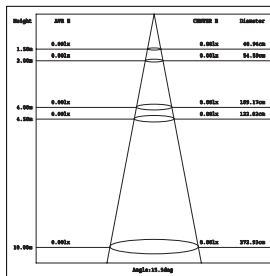

Light-trio

BOR-M1761/LED

LED CREE 220V 7W 3000K
ALUMINIUM + GLASS

3,000

Light-trio

BOR-M1762/LED

LED CREE 220V 9W 3000K
ALUMINIUM + GLASS

3,000.-