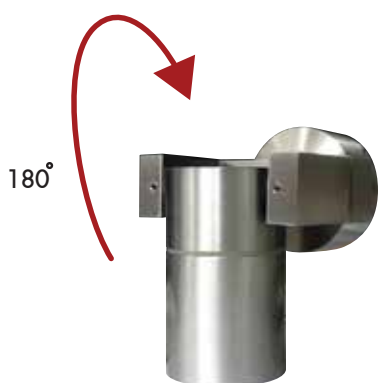

UD-SERIES

Exterior Wall Up Down Lights

UD

Light-trio

UD-1824/GU10

GU10 LED 220V 8W
ALUMINIUM

1,640.-