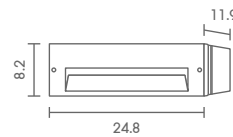

Light-trio

STEP-330/LED

LED 220V 4.6W 3000K
ALUMINIUM

4,900.-

(รวมชุด)

Light-trio

STEP-320/LED

LED 220V 3.9W 3000K
ALUMINIUM

4,700.-

(รวมชุด)

Light-trio

STEP-390

G9 LED 220V 5W
ALUMINIUM

1,800.-

(ราคาเฉพาะโคม)