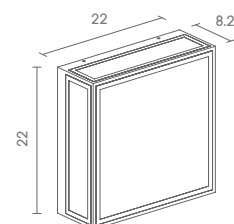

Light-trio

WM-M1993/LED

LED SMD(x48) 220V 14W 3000K
ALUMINIUM + PC + GLASS

2,600.-