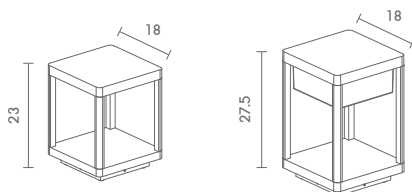

Light-trio

BOR-M1761/LED

LED CREE 220V 7W 3000K
ALUMINIUM + GLASS

3,000

Light-trio

BOR-M1762/LED

LED CREE 220V 9W 3000K
ALUMINIUM + GLASS

3,000.-