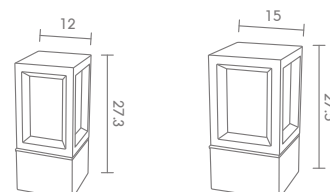

Light-trio

BOR-160

E27 LED 24W
ALUMINIUM + GLASS

2,000.-

Light-trio

BOR-170

E27 LED 24W
ALUMINIUM + GLASS

2,440.-

BOR