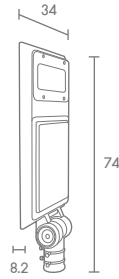

SOLAR-SERIES

Exterior Solar lighting

NEW

SOLAR-WB0310B40-03

LED LAMP	5730 LED 200PCS 40W 3000K-6000K
SOLAR PANEL	16V 29W, MONO-CRYSTALLINE
BATTERY TYPE	LiFePO4 12.8V 18AH
CHARGING TIME	6-8 HOURS
DISCHARGING TIME	30-36 HOURS
LED	160 LM/W
MATERIAL	DIE-CASTING ALUMINIUM
INSTALL HEIGHT	4-7 m
WARRANTY	2 YEARS

PRICE 9,900.-