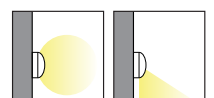

ALUMINIUM + GLASS

**1,400.-**

 Light-trio

**WM-310**

E27 LED 12W

ALUMINIUM + GLASS

**1,500.-**

WM