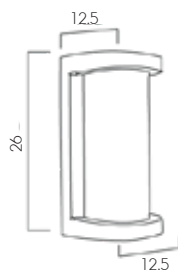

Light-trio

WM-620/BK

E27 LED 24W
LED L22 16W
ALUMINIUM

1,630.-

Light-trio

WM-630/BK

E27 LED 24W
LED L22 16W
ALUMINIUM

1,630.-

Light-trio

WM-820/BK

E27 LED 24W
ALUMINIUM

700.-