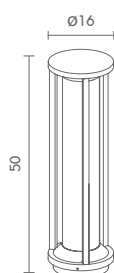

Light-trio

BOL-M1932-50

E27 LED A60 220V 8W (FILAMENT)

ALUMINIUM + PC

3,100.-

Light-trio

BOL-M2022-50

E27 LED A60 220V 8W (FILAMENT)

ALUMINIUM + PC

3,100.-