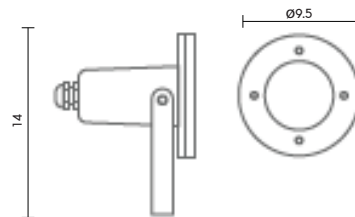

UW-SERIES

Exterior Underwater Lighting

Light-trio

UW-19016

MR16 LED 12V 8W
STAINLESS 316 + CLEAR GLASS

6,330.-

UW