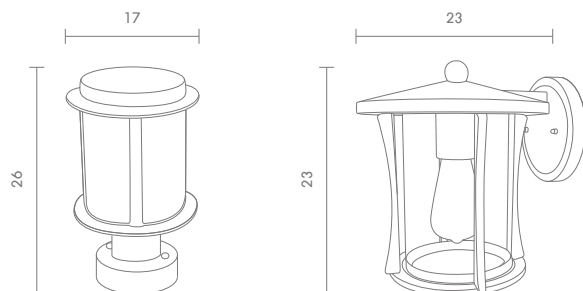

Light-trio

O-1701W/BK

E27 GENIE 18W
E27 LED A60 9W
ALUMINIUM

1,600.-