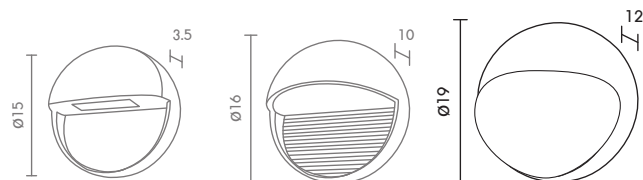

**WM-0301/LED**

LED 220V 3W 3000K  
ALUMINIUM

**1,600.-**

 Light-trio

**WM-690/BK**

E27 3U 11W  
ALUMINIUM + ACRYLIC OPAL

**760.-**

 Light-trio