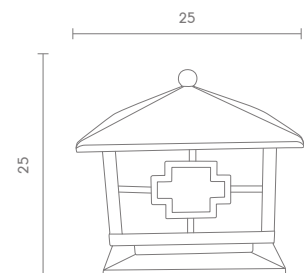

E27 GENIE 18W  
E27 LED A60 9W  
STEEL

**1,000.-**

CS