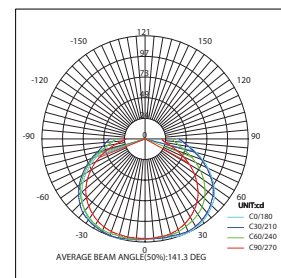

Light-trio

WM-M1712/LED

LED SMD(x32) 220V 9W 3000K
ALUMINIUM + PC + GLASS

2,400.-

Light-trio

WM-M1621/LED

LED SMD(x32) 220V 9W 3000K
ALUMINIUM + PC + GLASS

2,200.-