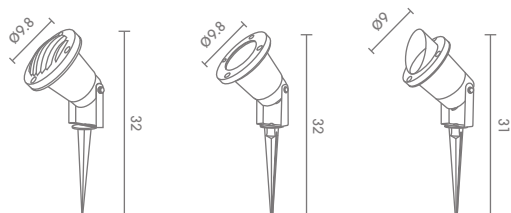

UP

Light-trio

UP-17/GU10

GU10 LED 220V 8W
ALUMINIUM

450.-

Light-trio

UP-16/GU10

GU10 LED 220V 8W
ALUMINIUM

450.-

Light-trio

UP-13/GU10

GU10 LED 220V 8W
ALUMINIUM

450.-