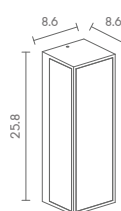

Light-trio

WM-M1975

E27 LED 220V 8W (ST64)
ALUMINIUM + PC

1,200.-

Light-trio

WM-M1976

E27 LED 220V 8W (ST64)
ALUMINIUM + PC

1,400.-

Light-trio

WM-M1977

E27 LED 220V 8W (ST64)
ALUMINIUM + PC

1,500.-