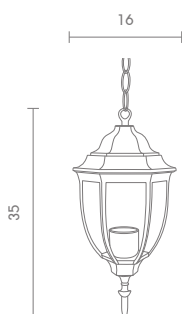

**400.-**

 Light-trio

**O-5018S**

E27 GENIE 18W  
E27 LED A60 7W/9W  
ALUMINIUM

**400.-**

CS