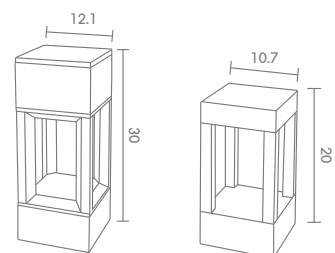

BOR

Light-trio

BOR-0213/GU10

GU10 LED 220V 8W
ALUMINIUM

3,480.-

Light-trio

LP5-CP7007-1-H20

(BOE-0655/LED)
LED 220V 5W 3000K
ALUMINIUM

1,800.-