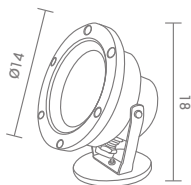

UW-12011

QR111 12V 100W
QR111 LED 12V 15W
STAINLESS 304

2,800.-

UW