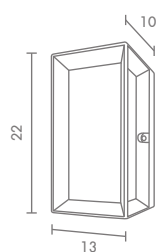

Light-trio

WM-801

E27 LED 12W

ALUMINIUM + ACRYLIC

1,500.-

Light-trio

WM-830

E27 LED 12W

ALUMINIUM + ACRYLIC

1,500.-