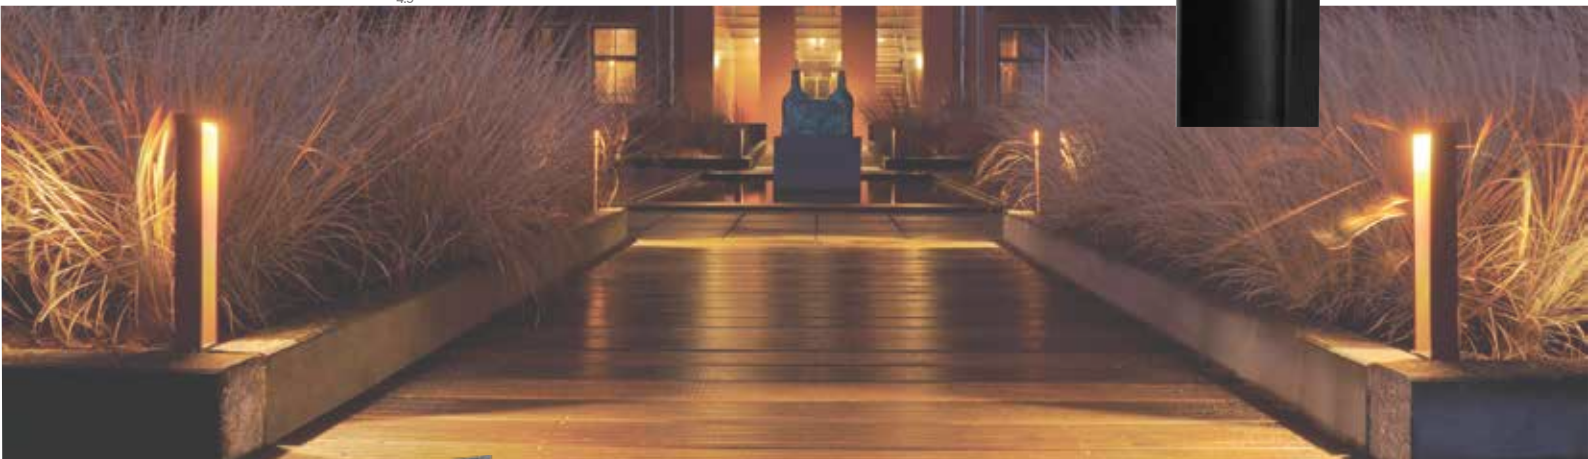

# BOL-SERIES

Exterior Bollard lighting

 Light-trio

**BOL-1473/LED/BK-H60**

LED CREE 5W 3000K

ALUMINIUM

**4,400.-**

 Light-trio