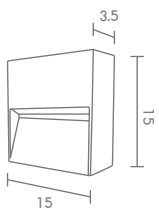

**WM-0297/LED**

LED 220V 3W 3000K  
ALUMINIUM

**1,200.-**

 Light-trio

**WM-0299/LED**

LED 220V 3W 3000K  
ALUMINIUM

**1,400.-**