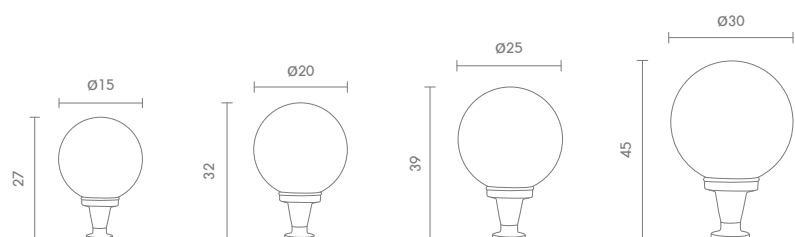

Light-trio

O-F04S/6

E27 GENIE 11W
E27 LED A60 9W
ALUMINIUM + GLASS

220.-

Light-trio

O-F04S/8

E27 GENIE 14W
E27 LED A60 9W
ALUMINIUM + GLASS

250.-

Light-trio

O-F04S/10

E27 GENIE 18W
E27 LED A60 9W
ALUMINIUM + GLASS

440.-

Light-trio

O-F04S/12

E27 GENIE 24W
E27 LED A60 9W
ALUMINIUM + GLASS

520.-