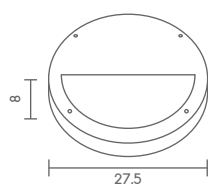

**1,300.-**

 Light-trio

**WM-120**

E27 LED 24W

ALUMINIUM + ACRYLIC

**1,300.-**