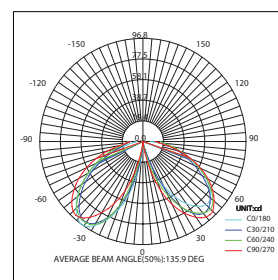

Light-trio

BOL-M1683L/LED-65

LED SMD(x32) 220V 9W 3000K
ALUMINIUM + PC

3,000.-

Light-trio

BOL-M1684L/LED-65

LED SMD(x32) 220V 9W 3000K
ALUMINIUM + PC

3,000.-