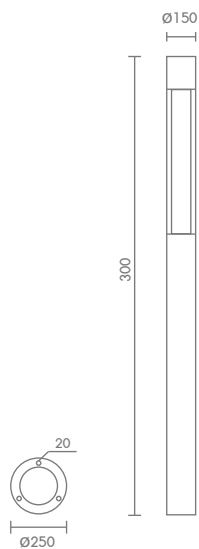

NEW

PT-SERIES

Exterior Post Top Lighting

Light-trio

LP6-CP7015-H300

LED 24W 3000K

ALUMINIUM

15,000.-