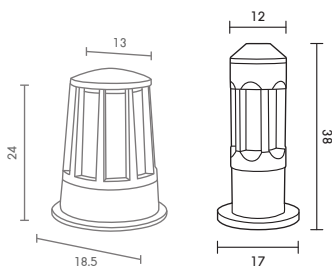

Light-trio

BOR-110
E27 LED 24W
ALUMINIUM + GLASS

2,000.-

Light-trio

BOR-140
E27 LED 24W
ALUMINIUM + GLASS

3,400.-