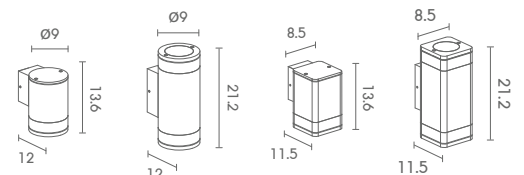

Light-trio

UD-M1962/2
GU10(x2) LED 220V 8W
ALUMINIUM + GLASS

1,250.-