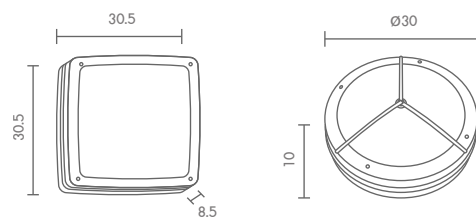

WM-181

E27 LED 24W
LED L22 16W
ALUMINIUM + ACRYLIC

1,500.-