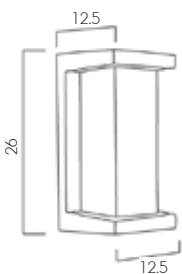

Light-trio

WM-620/BK

E27 LED 24W
LED L22 16W
ALUMINIUM

1,630.-

Light-trio

WM-630/BK

E27 LED 24W
LED L22 16W
ALUMINIUM

1,630.-

Light-trio

WM-820/BK

E27 LED 24W
ALUMINIUM

700.-