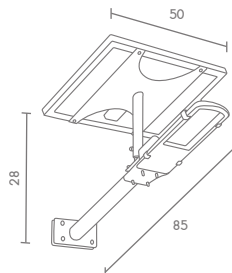

SOLAR-WB24

LED LAMP	LED 24W 6000K-6500K
SOLAR PANEL	15V 24W, POLYCRYSTALLINE
BATTERY TYPE	LITHIUM-ION 11.1V 10AH
CHARGING TIME	6-8 HOURS
DISCHARGING TIME	8-12 HOURS
LED	160 LM/W
MATERIAL	ALUMINIUM
INSTALL HEIGHT	4-6 m
WARRANTY	2 YEARS

PRICE 9,000