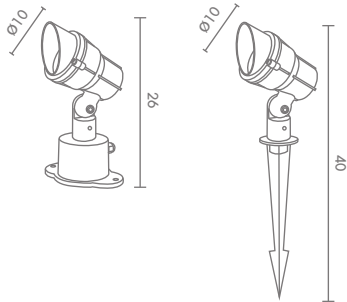

UP-SERIES

Exterior Spotlights

UP