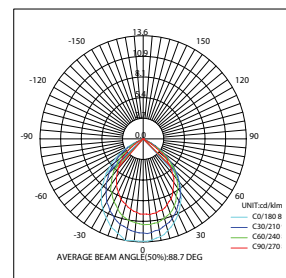

NEW

SOLAR-SERIES

Exterior Solar lighting

Solar Panel 2 Watt
Voltage / Currency 3.84V, 135mA
Battery 1 x Ni-MH AA 2200mAh
Light Time 18 h

Sensor

Light-trio

SOLAR-BOL-M1911-50

LED SMD(x20) 220V 2W 3000K
ALUMINIUM + PC

3,000