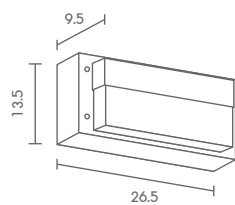

ALUMINIUM + GLASS

**1,400.-**

 Light-trio

**WM-310**

E27 LED 12W

ALUMINIUM + GLASS

**1,500.-**

WM