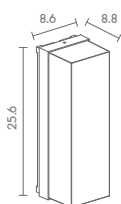

Light-trio

WM-M1975

E27 LED 220V 8W (ST64)
ALUMINIUM + PC

1,200.-

Light-trio

WM-M1976

E27 LED 220V 8W (ST64)
ALUMINIUM + PC

1,400.-

Light-trio

WM-M1977

E27 LED 220V 8W (ST64)
ALUMINIUM + PC

1,500.-