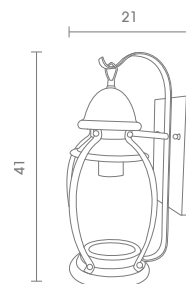

**1,100.-**

 Light-trio

**O-8200S**

E27 GENIE 18W  
E27 LED A60 9W  
STEEL

**1,100.-**

CS