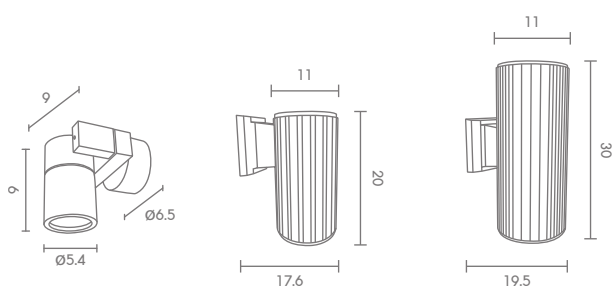

UD-SERIES

Exterior Wall Up Down Lights

UD

Light-trio

UD-1824/GU10

GU10 LED 220V 8W
ALUMINIUM

1,640.-

Light-trio

UD-211

E27 LED A60 9W
ALUMINIUM

1,000.-

Light-trio

UD-212

E27(x2) LED A60 9W
ALUMINIUM

1,300.-