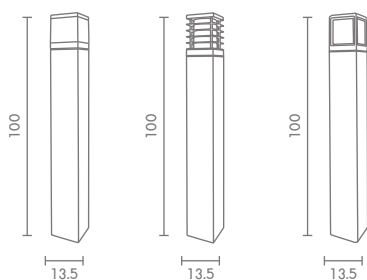

**4,400.-**

 Light-trio

**BOL-2202**  
E27 GENIE 18W  
ALUMINIUM

**4,400.-**

 Light-trio

**BOL-2203**  
LED 24V 15W  
ALUMINIUM

**4,400.-**