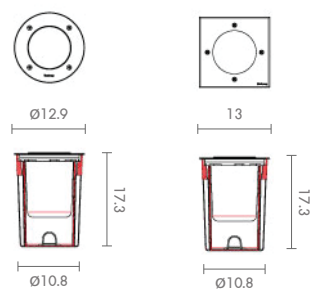

IN-1716

MR16 LED 12V 8W
MR16 LED 220V 7.5W
ALUMINIUM + STAINLESS 316

3,920.-