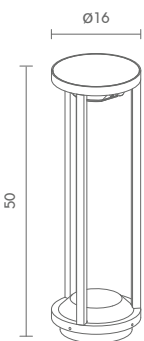

NEW

SOLAR-SERIES

Exterior Solar lighting

Solar Panel 2 Watt
Voltage / Currency 3.84V, 135mA
Battery 1 x Ni-MH AA 2200mAh
Light Time 18 h

Sensor

Light-trio

SOLAR-BOL-M1911-50

LED SMD(x20) 220V 2W 3000K
ALUMINIUM + PC

3,000