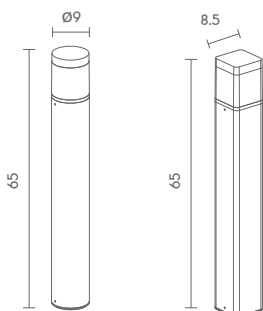

Light-trio

BOL-M1683L/LED-65

LED SMD(x32) 220V 9W 3000K
ALUMINIUM + PC

3,000.-

Light-trio

BOL-M1684L/LED-65

LED SMD(x32) 220V 9W 3000K
ALUMINIUM + PC

3,000.-