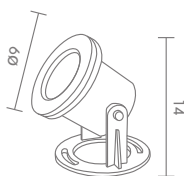

UW-12011

QR111 12V 100W
QR111 LED 12V 15W
STAINLESS 304

2,800.-

UW