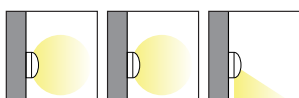

WM-SERIES

Exterior Wall Mounted Lighting

WM

Light-trio

WM-2033

E27 LED 12W
ALUMINIUM + GLASS

440.-

Light-trio

WM-2034

E27 LED 12W
ALUMINIUM + GLASS

440.-

Light-trio

WM-2035

E27 LED 12W
ALUMINIUM + GLASS

440.-