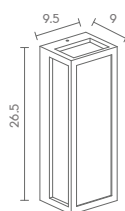

Light-trio

WM-M1975

E27 LED 220V 8W (ST64)
ALUMINIUM + PC

1,200.-

Light-trio

WM-M1976

E27 LED 220V 8W (ST64)
ALUMINIUM + PC

1,400.-

Light-trio

WM-M1977

E27 LED 220V 8W (ST64)
ALUMINIUM + PC

1,500.-