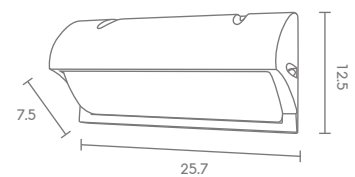

# WM-SERIES

Exterior Wall Mounted Lighting

WM

 Light-trio

**WM-410**

E27 LED 24W

ALUMINIUM + GLASS

**1,300.-**