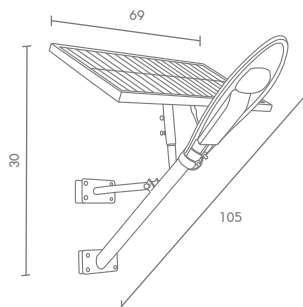

SOLAR-WB30

LED LAMP	LED 30W 6000K-6500K
SOLAR PANEL	15V 32W, POLYCRYSTALLINE
BATTERY TYPE	LITHIUM-ION 11.1V 15.6AH
CHARGING TIME	6-8 HOURS
DISCHARGING TIME	20-24 HOURS
LED	160 LM/W
MATERIAL	ALUMINIUM
INSTALL HEIGHT	4-6 m
WARRANTY	2 YEARS

PRICE 13,000