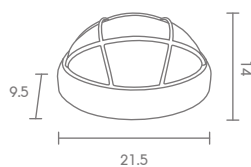

E27 LED 12W  
ALUMINIUM + GLASS

**440.-**

 Light-trio

**WM-2035**

E27 LED 12W  
ALUMINIUM + GLASS

**440.-**

**Light-trio**

**WM-230**  
E27 LED 12W  
ALUMINIUM