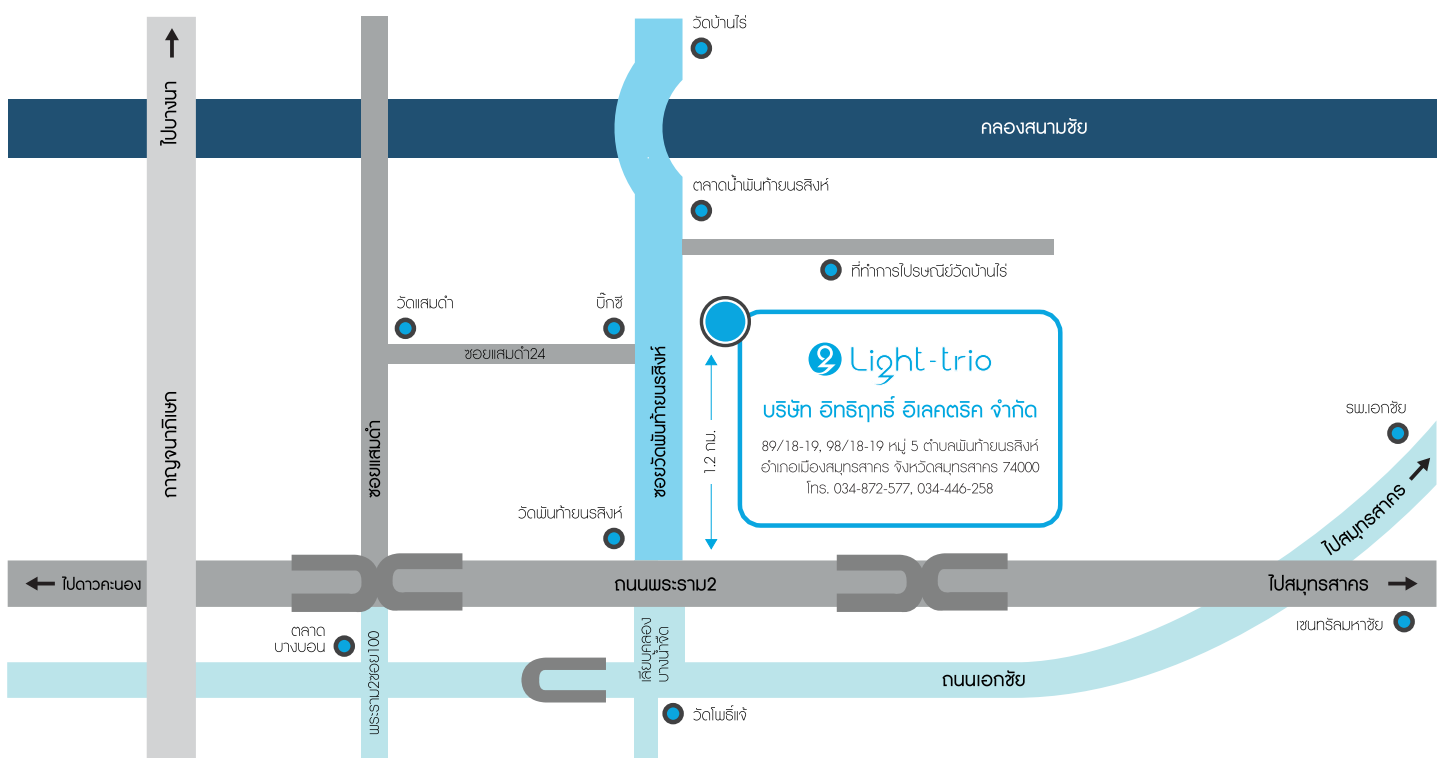

LIGHTTRIO

SINCE 1999

Ithirit Electric company Ltd., were established on September 1999.

The company sold and imported complete lamp products under the brand named LIGHTTRIO.

All the past 20 years, we continuously create and develop together with efficiently management and using the innovation technology to add value for the most benefits of our organization.

Our product range divided into 4 main categories which are Outdoor, Indoor, Decorative and Solar. In addition, we are currently the sole distributor of famous lighting brands.

Lighting design need to be brought in as an integral design element, along with all the other design components at the beginning. today, all architects, interior designer and many other related professional need to know at least the basics about good lighting design.

Our product will offer you great consumer satisfaction because of 3 good reasons - good design, good quality and reasonable price.

IDENTITY YOUR STYLE