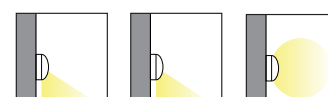

Light-trio

WM-440

E27 LED 24W

ALUMINIUM + GLASS

1,600.-

Light-trio

WM-460

E27 LED 24W

ALUMINIUM + GLASS

1,600.-

Light-trio

WM-511/BK

E27 LED 24W

ALUMINIUM + GLASS

1,800.-