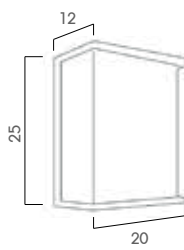

Light-trio

WM-620/BK

E27 LED 24W
LED L22 16W
ALUMINIUM

1,630.-

Light-trio

WM-630/BK

E27 LED 24W
LED L22 16W
ALUMINIUM

1,630.-

Light-trio

WM-820/BK

E27 LED 24W
ALUMINIUM

700.-