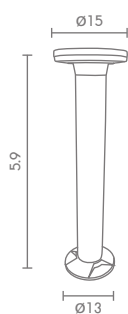

Light-trio

BOL-0414/LED/BK-H60

LED 220V 12W 3000K
ALUMINIUM

3,000.-

Light-trio

BOL-0415/LED/BK-H60

LED 220V 12W 3000K
ALUMINIUM

3,000.-

BOL