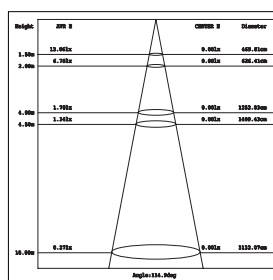

Light-trio

BOL-M1683L/LED-65

LED SMD(x32) 220V 9W 3000K
ALUMINIUM + PC

3,000.-

Light-trio

BOL-M1684L/LED-65

LED SMD(x32) 220V 9W 3000K
ALUMINIUM + PC

3,000.-