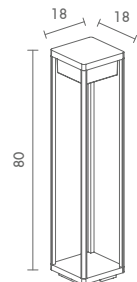

## Exterior Bollard lighting

**BOL-M1761/LED-80**

LED CREE 220V 7W 3000K  
ALUMINIUM + GLASS

**4,000.-**

**BOL-M1762/LED-80**

LED SMD(x32) 220V 9W 3000K  
ALUMINIUM + PC

**4,000.-**

IP65