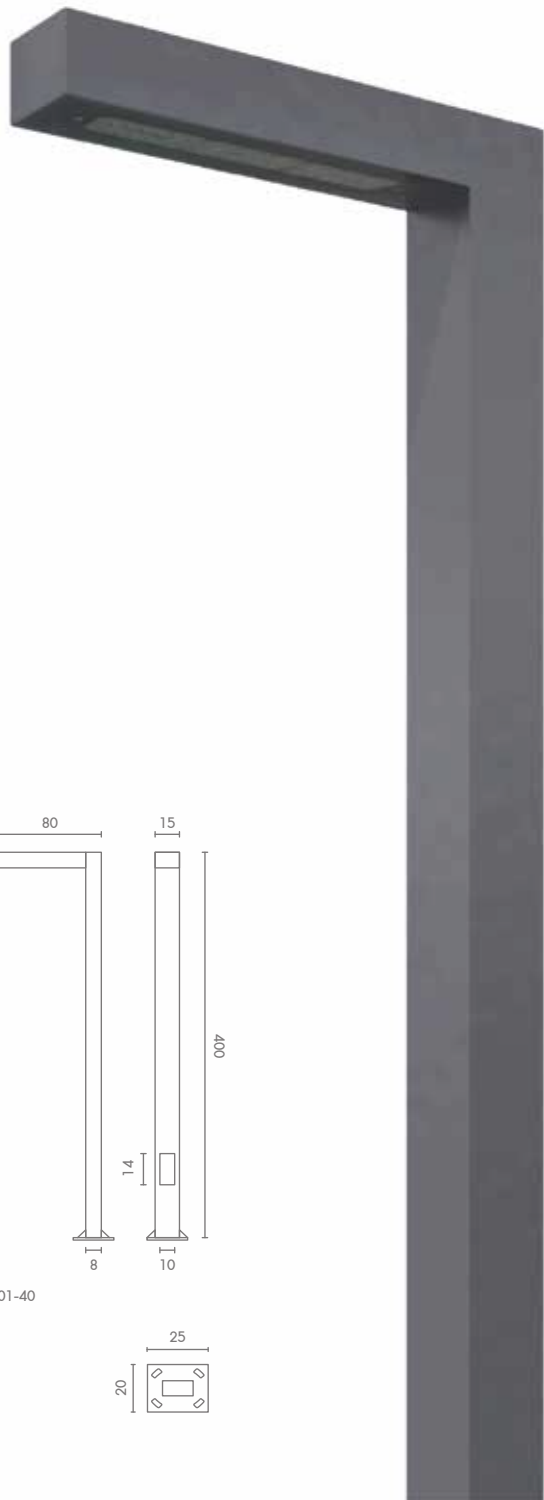

NEW

PT-SERIES

Exterior Post Top Lighting

Light-trio

PT-R01/30/30/1-300

LED 30W 3000K (PHILIPS)

ALUMINIUM

20,000.-

Light-trio

PT-R01/40/30/1-400

LED 40W 3000K (PHILIPS)

ALUMINIUM

28,000.-