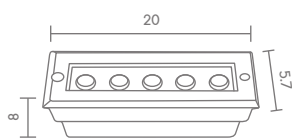

 Light-trio

**IN-MD009/3/30**

LED(x3) 12V DC 1W  
ALUMINIUM + STAINLESS 304

**1,800.-**

 Light-trio

**IN-MD009/5/30**

LED(x5) 12V DC 1W  
ALUMINIUM + STAINLESS 304

**2,200.-**