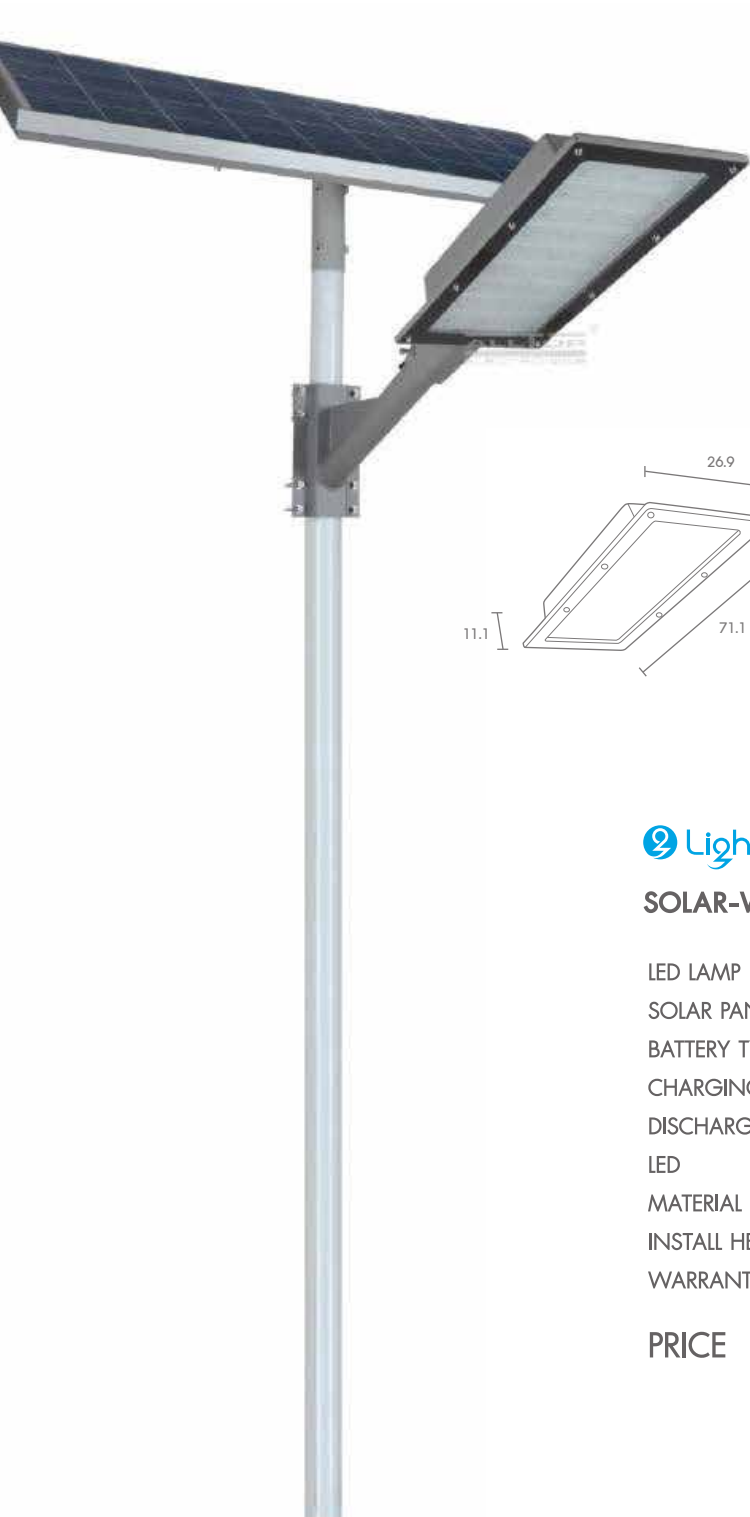

SOLAR-SERIES

Exterior Solar lighting

ความยาวเสาสูงสุด 9 m

SOLAR-WB0865A180-01

LED LAMP	LED 288PCS 3000K-6000K
SOLAR PANEL	18V 180W, POLYCRYSTALLINE
BATTERY TYPE	LiFePO4 12.8V 60AH
CHARGING TIME	6-8 HOURS
DISCHARGING TIME	30-36 HOURS
LED	160 LM/W
MATERIAL	DIE-CASTING ALUMINIUM
INSTALL HEIGHT	9-12 m
WARRANTY	3 YEARS

PRICE **43,000.-** (เฉพาะโคม)