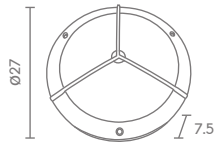

Light-trio

WM-2002
E27 LED 24W
ALUMINIUM + ACRYLIC

600.-

Light-trio

WM-2003
E27 LED 24W
ALUMINIUM + ACRYLIC

600.-