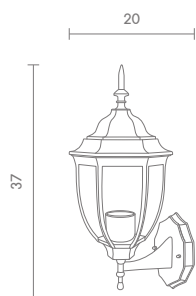

**400.-**

 Light-trio

**O-5018S**

E27 GENIE 18W  
E27 LED A60 7W/9W  
ALUMINIUM

**400.-**

CS