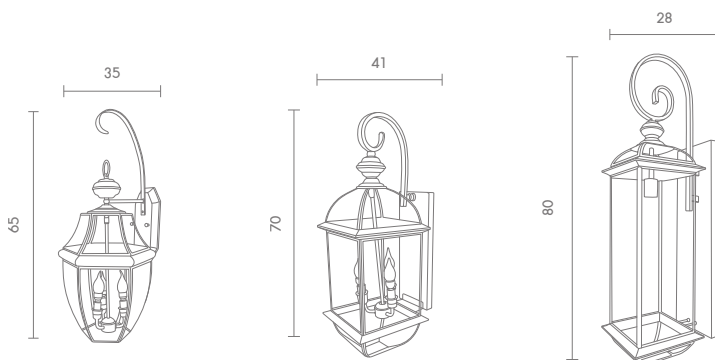

**8,600.-**

 Light-trio

**O-1900W**

E27 GENIE 18W  
E27 LED A60 7W/9W  
ALUMINIUM

**8,000.-**