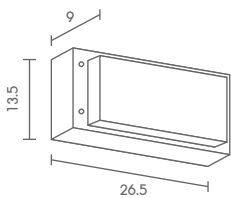

ALUMINIUM + GLASS

**1,400.-**

 Light-trio

**WM-310**

E27 LED 12W

ALUMINIUM + GLASS

**1,500.-**

WM