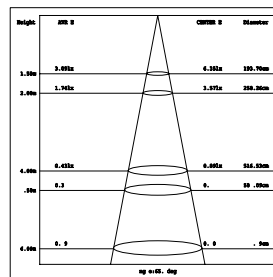

NEW

SOLAR-SERIES

Exterior Solar Lighting

Solar Panel 2 Watt
Voltage / Currency 3.84V, 135mA
Battery 1 x Ni-MH AA 2200mAh
Light Time 18 h

Sensor

Light-trio

SOLAR-WM-M1911

LED SMD(x20) 220V 2W 3000K
ALUMINIUM + PC

2,500.-