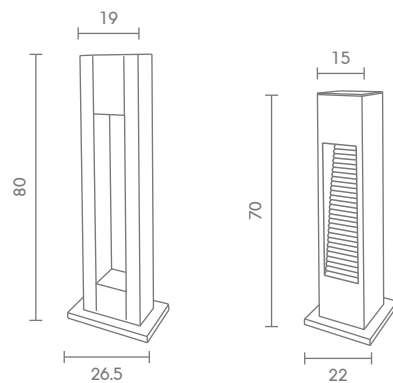

BOL-SERIES

Exterior Bollard lighting

Light-trio

BOL-0290

E27 LED A60 9W
ALUMINIUM

7,000.-

Light-trio

BOL-0292

G9 LED 220V 5Wx2
ALUMINIUM

7,000.-

BOL