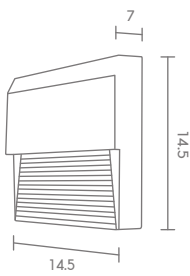

 Light-trio

**WM-0716**  
E27 LED 12W  
ALUMINIUM

**1,400.-**

 Light-trio

**WM-0717**  
E27 LED 12W  
ALUMINIUM

**1,400.-**

 Light-trio

**WM-0718**  
E27 LED 12W  
ALUMINIUM