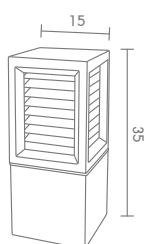

Light-trio

BOR-200

E27 LED 24W

ALUMINIUM + GLASS

3,600.-