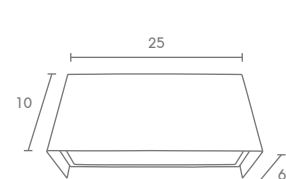

**WM-488**

E27 LED 12W  
STEEL

**1,000.-**

WM-480

WM-488

 Light-trio

**WM-520**

E27 LED A60 9W  
ALUMINIUM + GLASS