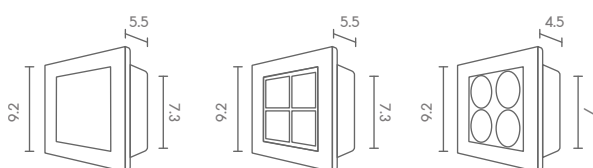

LED 220V 3W 3000K  
ALUMINIUM

1,500.-

 Light-trio

**STEP-310/LED**

LED 220V 3W 3000K  
ALUMINIUM

1,500.-

STEP

 Light-trio