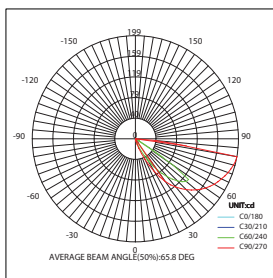

## Exterior Bollard lighting

**BOL-M1761/LED-80**

LED CREE 220V 7W 3000K  
ALUMINIUM + GLASS

**4,000.-**

**BOL-M1762/LED-80**

LED SMD(x32) 220V 9W 3000K  
ALUMINIUM + PC

**4,000.-**

IP65