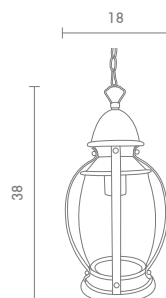

**1,100.-**

 Light-trio

**O-8200S**

E27 GENIE 18W  
E27 LED A60 9W  
STEEL

**1,100.-**

CS