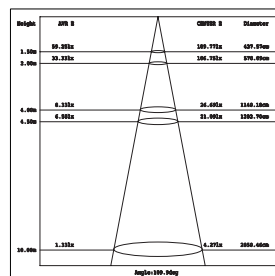

Light-trio

WM-M1254L/LED

LED SMD(x140) 220V 14W 3000K
ALUMINIUM + PC

3,000.-

Light-trio

WM-M1252L/LED

LED SMD(x140) 220V 14W 3000K
ALUMINIUM + PC

2,900.-

Light-trio

WM-M1674L/LED

LED SMD(x80) 220V 9W 3000K
ALUMINIUM + PC

1,800.-

Light-trio

WM-M1672L/LED

LED SMD(x80) 220V 9W 3000K
ALUMINIUM + PC

1,800.-