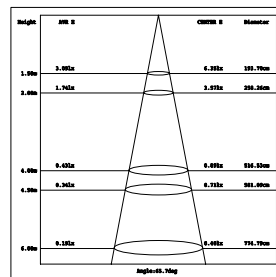

NEW

SOLAR-SERIES

Exterior Solar Lighting

Solar Panel 2 Watt
Voltage / Currency 3.84V, 135mA
Battery 1 x Ni-MH AA 2200mAh
Light Time 18 h

Sensor

Light-trio

SOLAR-WM-M1901

LED SMD(x30) 220V 3W 3000K
ALUMINIUM + PC

N/A