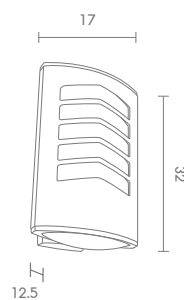

**1,100.-**

 Light-trio

**O-5503W**

E27 GENIE 18W  
E27 LED A60 7W/9W  
ALUMINIUM

**1,100.-**