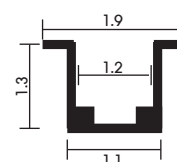

LED-RBU68-BAR1

400.-/1m.