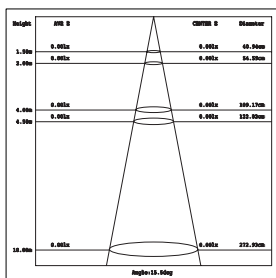

## Exterior Bollard lighting

**BOL-M1761/LED-80**

LED CREE 220V 7W 3000K  
ALUMINIUM + GLASS

**4,000.-**

**BOL-M1762/LED-80**

LED SMD(x32) 220V 9W 3000K  
ALUMINIUM + PC

**4,000.-**

IP65