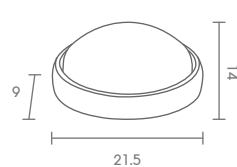

E27 LED 12W  
ALUMINIUM + GLASS

**440.-**

 Light-trio

**WM-2035**

E27 LED 12W  
ALUMINIUM + GLASS

**440.-**

**Light-trio**

**WM-230**  
E27 LED 12W  
ALUMINIUM