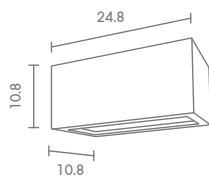

Light-trio

WM-0716
E27 LED 12W
ALUMINIUM

1,400.-

Light-trio

WM-0717
E27 LED 12W
ALUMINIUM

1,400.-

Light-trio

WM-0718
E27 LED 12W
ALUMINIUM

1,400.-