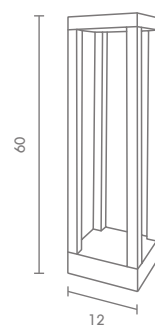

BOL-SERIES

Exterior Bollard lighting

Light-trio

LP5-CP7007-1-H60

LED CREE 5W 3000K

ALUMINIUM

3,600.-

Light-trio

BOL-14402/LED/BK

LED 220V 7W 3000K

ALUMINIUM

3,000.-

BOL