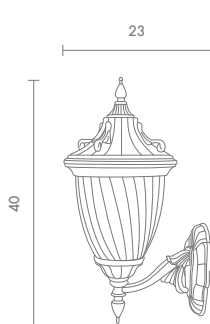

CS-SERIES

Exterior Classic Lighting

Light-trio

O-0319W

E27 GENIE 18W
E27 LED A60 9W
ALUMINIUM

1,600.-

Light-trio

O-0324W/RB

E27 GENIE 18W
E27 LED A60 9W
ALUMINIUM

1,600.-