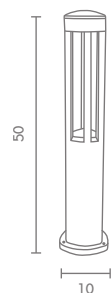

BOL-SERIES

Exterior Bollard lighting

Light-trio

LP5-CP7007-1-H60

LED CREE 5W 3000K

ALUMINIUM

3,600.-

Light-trio

BOL-14402/LED/BK

LED 220V 7W 3000K

ALUMINIUM

3,000.-

BOL