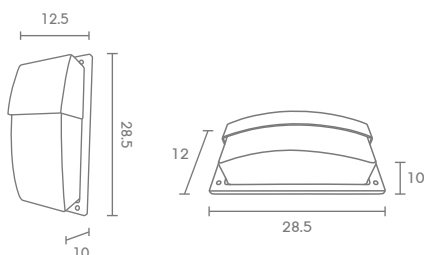

Light-trio

WM-570
E27 LED 12W
ALUMINIUM

1,400.-

Light-trio

WM-571
E27 LED 12W
ALUMINIUM

1,400.-

Light-trio

WM-810
E27 LED 12W
ALUMINIUM

1,580.-