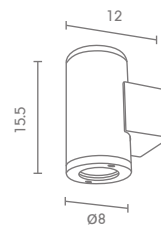

UD

Light-trio

UD-1818/1

GU10 LED 220V 8W
ALUMINIUM

1,000.-

Light-trio

UD-1818/2

GU10(x2) LED 220V 8W
ALUMINIUM

1,300.-

Light-trio

UD-1879/2/GU10

GU10x2 LED 220V 8W
ALUMINIUM

1,800.-