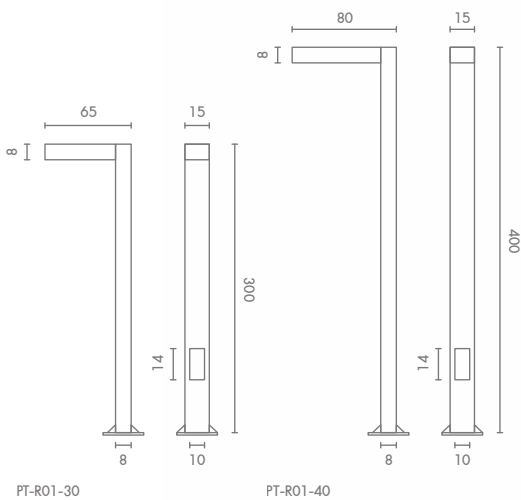

NEW

PT-SERIES

Exterior Post Top Lighting

Light-trio

PT-R01/30/30/1-300

LED 30W 3000K (PHILIPS)

ALUMINIUM

20,000.-

Light-trio

PT-R01/40/30/1-400

LED 40W 3000K (PHILIPS)

ALUMINIUM

28,000.-