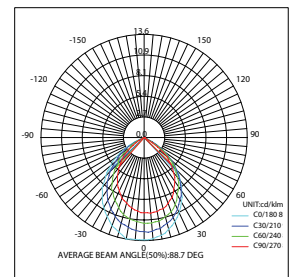

NEW

SOLAR-SERIES

Exterior Solar Lighting

Solar Panel 2 Watt
Voltage / Currency 3.84V, 135mA
Battery 1 x Ni-MH AA 2200mAh
Light Time 18 h

Sensor

Light-trio

SOLAR-WM-M1911

LED SMD(x20) 220V 2W 3000K
ALUMINIUM + PC

2,500.-