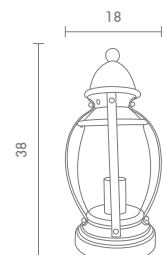

**1,100.-**

 Light-trio

**O-8200S**

E27 GENIE 18W  
E27 LED A60 9W  
STEEL

**1,100.-**

CS