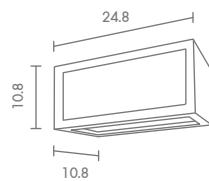

Light-trio

WM-0716
E27 LED 12W
ALUMINIUM

1,400.-

Light-trio

WM-0717
E27 LED 12W
ALUMINIUM

1,400.-

Light-trio

WM-0718
E27 LED 12W
ALUMINIUM

1,400.-