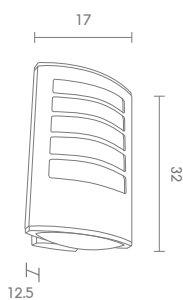

**1,100.-**

 Light-trio

**O-5503W**

E27 GENIE 18W  
E27 LED A60 7W/9W  
ALUMINIUM

**1,100.-**