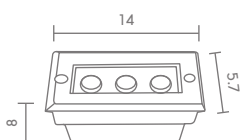

 Light-trio

**IN-MD009/3/30**

LED(x3) 12V DC 1W  
ALUMINIUM + STAINLESS 304

**1,800.-**

 Light-trio

**IN-MD009/5/30**

LED(x5) 12V DC 1W  
ALUMINIUM + STAINLESS 304

**2,200.-**