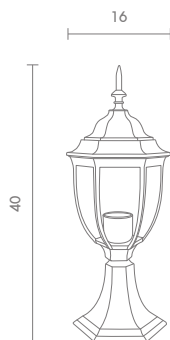

**400.-**

 Light-trio

**O-5018S**

E27 GENIE 18W  
E27 LED A60 7W/9W  
ALUMINIUM

**400.-**

CS