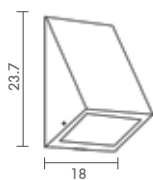

WM-SERIES

Exterior Wall Mounted Lighting

WM

Light-trio

WM-87139-CUBIK

R7s 80W

ALUMINIUM + GLASS

2,800.-

Light-trio

WM-86993-ARKTIC

E27 LED 60W

STAINLESS STEEL + GLASS

2,450.-