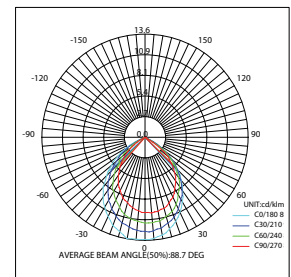

NEW

SOLAR-SERIES

Exterior Solar Lighting

Solar Panel 2 Watt
Voltage / Currency 3.84V, 135mA
Battery 1 x Ni-MH AA 2200mAh
Light Time 18 h

Sensor

Light-trio

SOLAR-WM-M1901

LED SMD(x30) 220V 3W 3000K
ALUMINIUM + PC

N/A