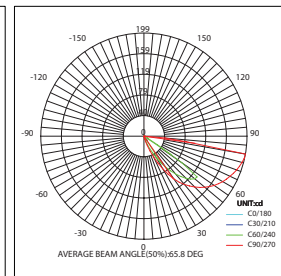

Light-trio

BOR-M1761/LED

LED CREE 220V 7W 3000K
ALUMINIUM + GLASS

3,000

Light-trio

BOR-M1762/LED

LED CREE 220V 9W 3000K
ALUMINIUM + GLASS

3,000.-