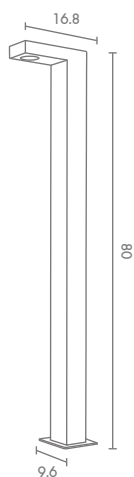

Light-trio

BOL-18800/LED

LED 220V 6W 3000K

ALUMINIUM

4,400.-