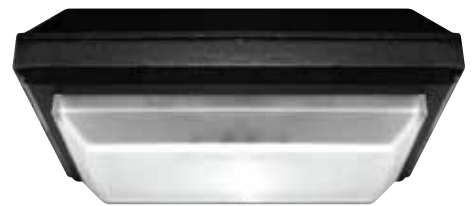

E27 LED 12W  
ALUMINIUM + GLASS

**440.-**

 Light-trio

**WM-2035**

E27 LED 12W  
ALUMINIUM + GLASS

**440.-**

**Light-trio**

**WM-230**  
E27 LED 12W  
ALUMINIUM