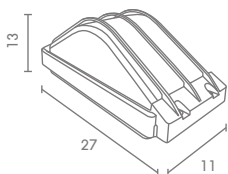

Light-trio

WM-A18

E27 LED 12W
ALUMINIUM + GLASS

600.-

Light-trio

WM-A19

E27 LED 12W
ALUMINIUM + GLASS

600.-