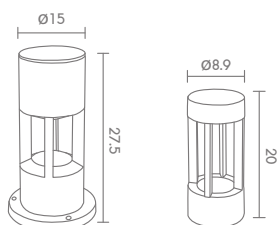

BOR-SERIES

Exterior Border lighting

Light-trio

BOR-0214/GU10

GU10 LED 220V 8W
ALUMINIUM

3,240.-

Light-trio

LP5-CP7003-1-H26

LED 220V 5W 3000K
ALUMINIUM

1,800.-

BOR