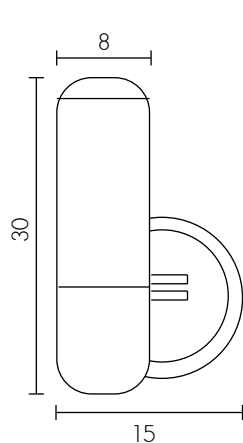

CS-SERIES

Exterior Classic Lighting

Light-trio

O-P-F003W

E27 LED 9W
ALUMINIUM

1,000.-

Light-trio

O-P007W

E27 LED 40W
ALUMINIUM

1,200.-