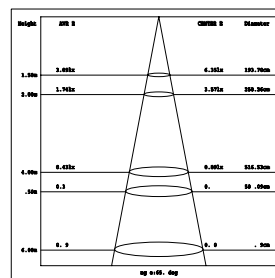

NEW

SOLAR-SERIES

Exterior Solar lighting

Solar Panel 2 Watt
Voltage / Currency 3.84V, 135mA
Battery 1 x Ni-MH AA 2200mAh
Light Time 18 h

Sensor

Light-trio

SOLAR-BOL-M1911-50

LED SMD(x20) 220V 2W 3000K
ALUMINIUM + PC

3,000