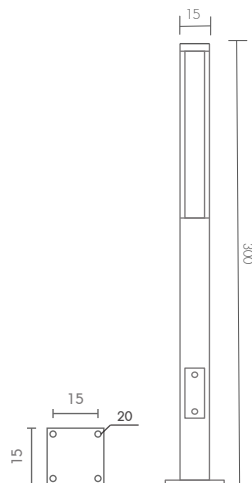

PT-SERIES

Exterior Post Top Lighting

NEW

Light-trio

LP6-CP7008-H300

LED 24W 3000K

ALUMINIUM

16,000.- គម្រប