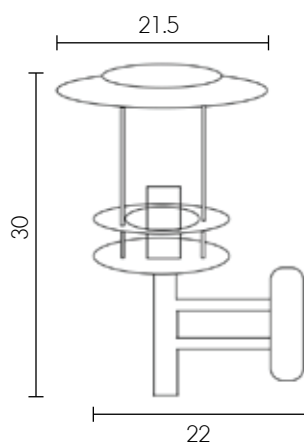

CS-SERIES

Exterior Classic Lighting

Light-trio

O-P-F003W

E27 LED 9W
ALUMINIUM

1,000.-

Light-trio

O-P007W

E27 LED 40W
ALUMINIUM

1,200.-