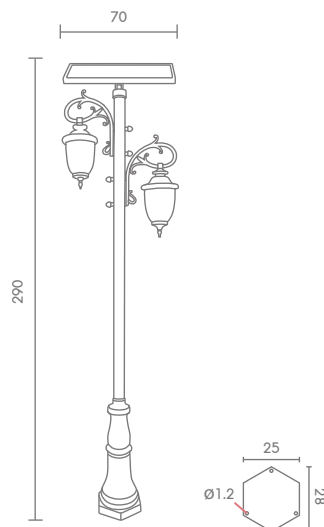

SOLAR-PT0840A30-01

LED LAMP	LED 60PCS 3000K-6000K
SOLAR PANEL	15V 28.5W, MONOCRYSTALLINE
BATTERY TYPE	LITHIUM-ION 11.1V 15.6AH
CHARGING TIME	6-8 HOURS
DISCHARGING TIME	30-36 HOURS
LED	160 LM/W
MATERIAL	ALUMINIUM
WARRANTY	2 YEARS
PRICE	23,200.-