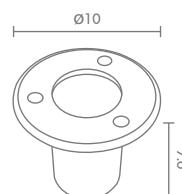

Light-trio

IN-BS101R/GU10

GU10 220V 8W

ALUMINIUM + STAINLESS 304

900.-

Light-trio

IN-BS101S/GU10

GU10 220V 8W

ALUMINIUM + STAINLESS 304

950.-