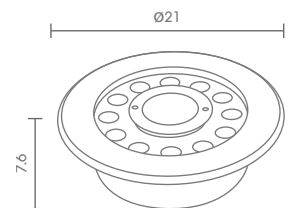

Light-trio

UW-SD817A/24/12

LED 24V 12W
STAINLESS 304
สายยาว 5 m.

6,300.- 6400K/3000K

6,930.- AUTO

UW