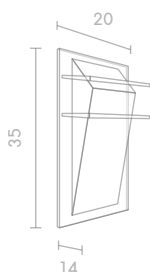

Light-trio

WM-281
E27 LED 12W
ALUMINIUM + GLASS

1,600.-

Light-trio

WM-280S
E27 LED 12W
ALUMINIUM + GLASS

1,200.-

Light-trio

WM-291
E27 LED 12W
ALUMINIUM + GLASS

1,600.-

Light-trio

WM-378S
E27 LED 12W
ALUMINIUM + GLASS

1,200.-