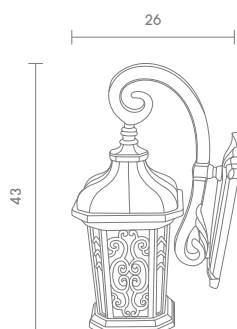

CS-SERIES

Exterior Classic Lighting

Light-trio

O-0319W

E27 GENIE 18W
E27 LED A60 9W
ALUMINIUM

1,600.-

Light-trio

O-0324W/RB

E27 GENIE 18W
E27 LED A60 9W
ALUMINIUM

1,600.-