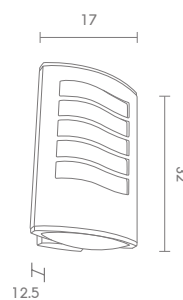

**1,100.-**

 Light-trio

**O-5503W**

E27 GENIE 18W  
E27 LED A60 7W/9W  
ALUMINIUM

**1,100.-**