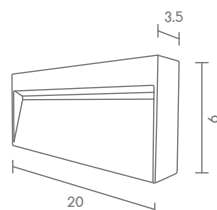

Light-trio

WM-0297/LED

LED 220V 3W 3000K
ALUMINIUM

1,200.-

Light-trio

WM-0299/LED

LED 220V 3W 3000K
ALUMINIUM

1,400.-