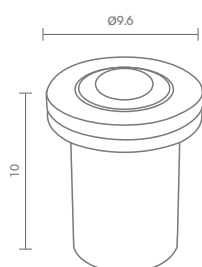

Light-trio

UW-G-1751

MR16 12V 50W
MR16 LED 12V 8W
STAINLESS 304

4,000.-