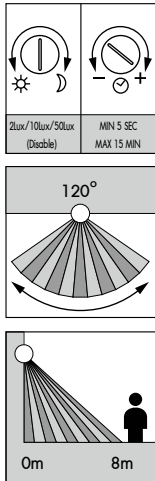

NEW

SOLAR-SERIES

Exterior Solar Lighting

Solar Panel 2 Watt
Voltage / Currency 3.84V, 135mA
Battery 1 x Ni-MH AA 2200mAh
Light Time 18 h

Sensor

Light-trio

SOLAR-WM-M1911

LED SMD(x20) 220V 2W 3000K
ALUMINIUM + PC

2,500.-