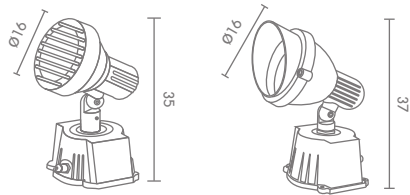

UP-SERIES

Exterior Spotlights

UP