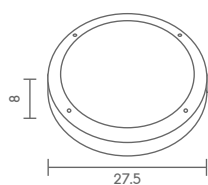

**1,300.-**

 Light-trio

**WM-120**

E27 LED 24W

ALUMINIUM + ACRYLIC

**1,300.-**