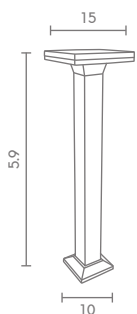

Light-trio

BOL-0414/LED/BK-H60

LED 220V 12W 3000K
ALUMINIUM

3,000.-

Light-trio

BOL-0415/LED/BK-H60

LED 220V 12W 3000K
ALUMINIUM

3,000.-

BOL