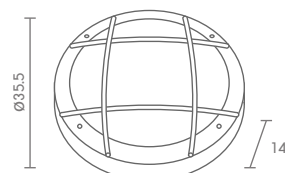

E27 LED 12W  
ALUMINIUM + GLASS

**600.-**

 Light-trio

**WM-131**

E27 LED 30W  
LED L22 16W  
ALUMINIUM + ACRYLIC

**3,400.-**

WM

 Light-trio