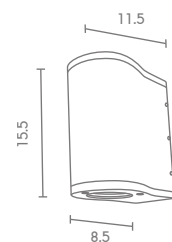

UD

Light-trio

UD-1818/1

GU10 LED 220V 8W
ALUMINIUM

1,000.-

Light-trio

UD-1818/2

GU10(x2) LED 220V 8W
ALUMINIUM

1,300.-

Light-trio

UD-1879/2/GU10

GU10x2 LED 220V 8W
ALUMINIUM

1,800.-