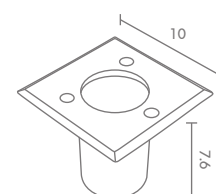

Light-trio

IN-BS101R/GU10

GU10 220V 8W

ALUMINIUM + STAINLESS 304

900.-

Light-trio

IN-BS101S/GU10

GU10 220V 8W

ALUMINIUM + STAINLESS 304

950.-