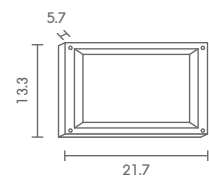

Light-trio

WM-430

E27 LED 24W

ALUMINIUM + GLASS

1,500.-

Light-trio

WM-430S

E27 LED 12W

ALUMINIUM + GLASS

1,300.-