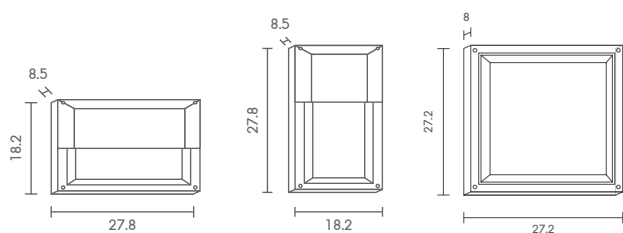

Light-trio

WM-440

E27 LED 24W

ALUMINIUM + GLASS

1,600.-

Light-trio

WM-460

E27 LED 24W

ALUMINIUM + GLASS

1,600.-

Light-trio

WM-511/BK

E27 LED 24W

ALUMINIUM + GLASS

1,800.-