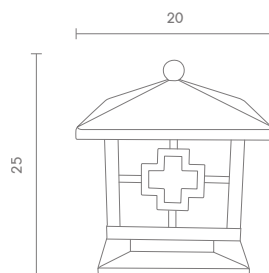

E27 GENIE 18W  
E27 LED A60 9W  
STEEL

**1,000.-**

CS