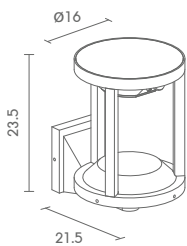

NEW

SOLAR-SERIES

Exterior Solar Lighting

Solar Panel 2 Watt
Voltage / Currency 3.84V, 135mA
Battery 1 x Ni-MH AA 2200mAh
Light Time 18 h

Sensor

Light-trio

SOLAR-WM-M1911

LED SMD(x20) 220V 2W 3000K
ALUMINIUM + PC

2,500.-