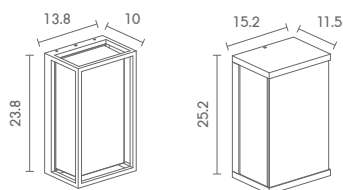

Light-trio

WM-M1712/LED

LED SMD(x32) 220V 9W 3000K
ALUMINIUM + PC + GLASS

2,400.-

Light-trio

WM-M1621/LED

LED SMD(x32) 220V 9W 3000K
ALUMINIUM + PC + GLASS

2,200.-