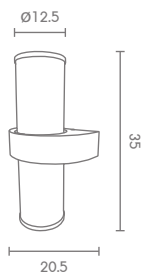

WM-SERIES

Exterior Wall Mounted Lighting

WM

Light-trio

WM-86541-BEVERLY

E27(x2) LED 12W

ALUMINIUM

2,300.-