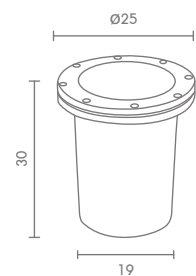

Light-trio

IN-2601/SYL

G12 CDM-T 70W

ALUMINIUM + STAINLESS 304

5,800.-