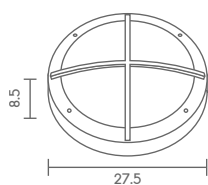

**1,300.-**

 Light-trio

**WM-120**

E27 LED 24W

ALUMINIUM + ACRYLIC

**1,300.-**