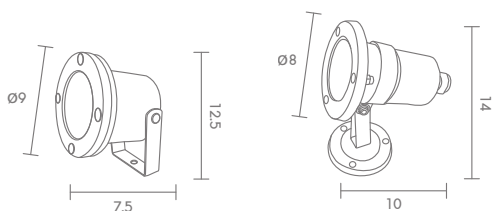

UW-SERIES

Exterior Underwater Lighting

UW

Light-trio

UW-011

MR16 12V 50W
MR16 LED 12V 8W
ALUMINIUM

900.-

Light-trio

UW-14016

MR16 12V 50W
MR16 LED 12V 8W
STAINLESS 304

900.-

IP68