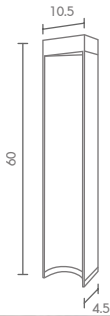

BOL-SERIES

Exterior Bollard lighting

Light-trio

BOL-1473/LED/BK-H60

LED CREE 5W 3000K

ALUMINIUM

4,400.-