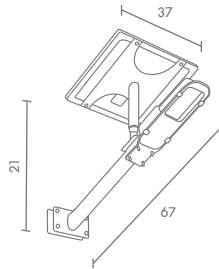

NEW

SOLAR-SERIES

Exterior Solar lighting

SOLAR-WB12

LED LAMP	LED 12W 6000K-6500K
SOLAR PANEL	15V 12W, POLYCRYSTALLINE
BATTERY TYPE	LITHIUM-ION 11.1V 5AH
CHARGING TIME	6-8 HOURS
DISCHARGING TIME	8-12 HOURS
LED	160 LM/W
MATERIAL	ALUMINIUM
INSTALL HEIGHT	3-5 m
WARRANTY	3 YEARS

PRICE 5,500