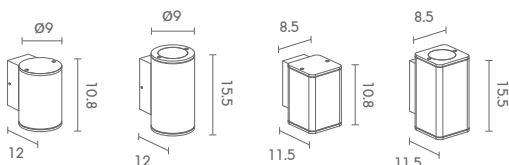

UD-SERIES

Exterior Wall Up Down Lights

NEW

Light-trio

UD-M1953/1

GU10 LED 220V 8W
ALUMINIUM + GLASS

880.-

Light-trio

UD-M1963/1

GU10 LED 220V 8W
ALUMINIUM + GLASS

880.-

Light-trio

UD-M1951/2

GU10(x2) LED 220V 8W
ALUMINIUM + GLASS

1,000.-

Light-trio

UD-M1961/2

GU10(x2) LED 220V 8W
ALUMINIUM + GLASS

1,000.-