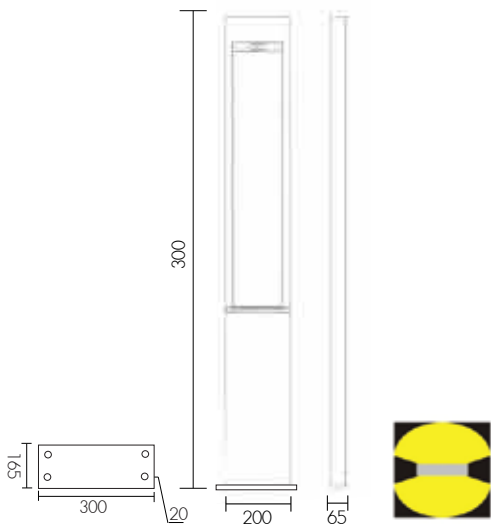

PT-SERIES

Exterior Post Top Lighting

NEW

Light-trio

LP6-CP7014-H300

LED 24W 3000K

ALUMINIUM

16,000.-