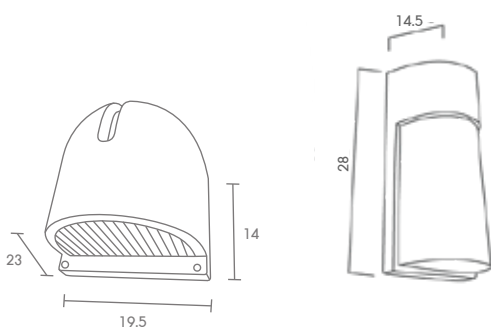

Light-trio

WM-520

E27 LED A60 9W
ALUMINIUM + GLASS

1,600.-

Light-trio

WM-600

E27 LED 24W
LED L22 16W
ALUMINIUM + GLASS

1,540.-