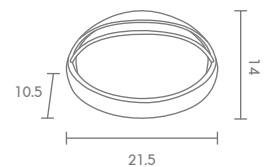

E27 LED 12W  
ALUMINIUM + GLASS

**440.-**

 Light-trio

**WM-2035**

E27 LED 12W  
ALUMINIUM + GLASS

**440.-**

**Light-trio**

**WM-230**  
E27 LED 12W  
ALUMINIUM