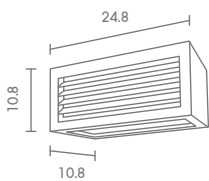

Light-trio

WM-0716
E27 LED 12W
ALUMINIUM

1,400.-

Light-trio

WM-0717
E27 LED 12W
ALUMINIUM

1,400.-

Light-trio

WM-0718
E27 LED 12W
ALUMINIUM

1,400.-