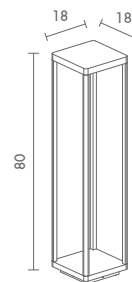

## Exterior Bollard lighting

**BOL-M1761/LED-80**

LED CREE 220V 7W 3000K  
ALUMINIUM + GLASS

**4,000.-**

**BOL-M1762/LED-80**

LED SMD(x32) 220V 9W 3000K  
ALUMINIUM + PC

**4,000.-**

IP65