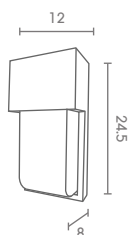

Light-trio

WM-570
E27 LED 12W
ALUMINIUM

1,400.-

Light-trio

WM-571
E27 LED 12W
ALUMINIUM

1,400.-

Light-trio

WM-810
E27 LED 12W
ALUMINIUM

1,580.-