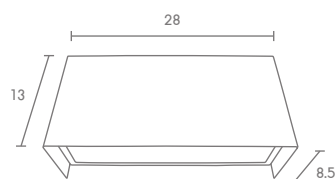

Light-trio

WM-480

E27 LED 12W
STEEL

1,000.-

Light-trio

WM-488

E27 LED 12W
STEEL

1,000.-

WM-480