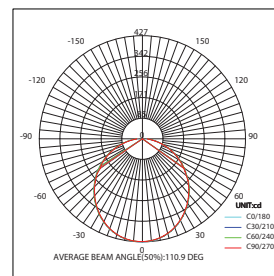

Light-trio

WM-M1254L/LED

LED SMD(x140) 220V 14W 3000K
ALUMINIUM + PC

3,000.-

Light-trio

WM-M1252L/LED

LED SMD(x140) 220V 14W 3000K
ALUMINIUM + PC

2,900.-

Light-trio

WM-M1674L/LED

LED SMD(x80) 220V 9W 3000K
ALUMINIUM + PC

1,800.-

Light-trio

WM-M1672L/LED

LED SMD(x80) 220V 9W 3000K
ALUMINIUM + PC

1,800.-