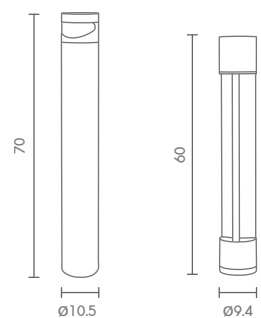

 Light-trio

**BOL-7175**  
LED 7.5W 3000K  
ALUMINIUM

**9,500.-**

 Light-trio

**BOL-0393/LED/BK-H60**  
E27(x3) CREE 1W 3000K  
ALUMINIUM

**3,900.-**

BOL