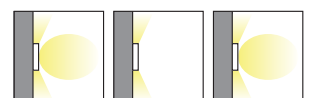

Light-trio

WM-0716
E27 LED 12W
ALUMINIUM

1,400.-

Light-trio

WM-0717
E27 LED 12W
ALUMINIUM

1,400.-

Light-trio

WM-0718
E27 LED 12W
ALUMINIUM

1,400.-