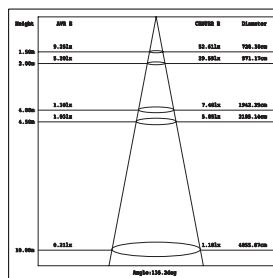

Light-trio

WM-M1712/LED

LED SMD(x32) 220V 9W 3000K
ALUMINIUM + PC + GLASS

2,400.-

Light-trio

WM-M1621/LED

LED SMD(x32) 220V 9W 3000K
ALUMINIUM + PC + GLASS

2,200.-