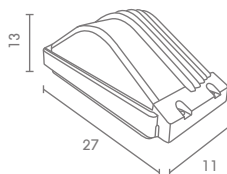

Light-trio

WM-A18

E27 LED 12W
ALUMINIUM + GLASS

600.-

Light-trio

WM-A19

E27 LED 12W
ALUMINIUM + GLASS

600.-