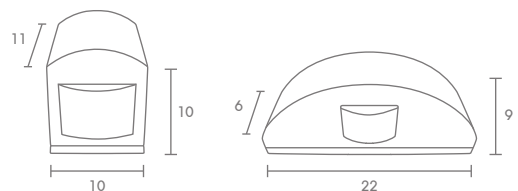

Light-trio

WM-530

G9 LED 220V 5W
ALUMINIUM + GLASS

1,600.-

Light-trio

WM-540

G9 LED 220V 5W
ALUMINIUM + GLASS

1,600.-