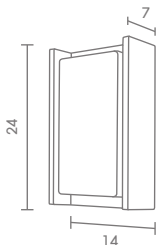

Light-trio

WM-801

E27 LED 12W

ALUMINIUM + ACRYLIC

1,500.-

Light-trio

WM-830

E27 LED 12W

ALUMINIUM + ACRYLIC

1,500.-