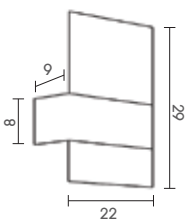

WM-SERIES

Exterior Wall Mounted Lighting

WM

Light-trio

WM-87139-CUBIK

R7s 80W

ALUMINIUM + GLASS

2,800.-

Light-trio

WM-86993-ARKTIC

E27 LED 60W

STAINLESS STEEL + GLASS

2,450.-