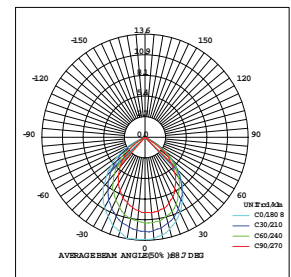

NEW

SOLAR-SERIES

Exterior Solar Lighting

Solar Panel 2 Watt
Voltage / Currency 3.84V, 135mA
Battery 1 x Ni-MH AA 2200mAh
Light Time 18 h

Light-trio

SOLAR-WM-M1901

LED SMD(x30) 220V 3W 3000K
ALUMINIUM + PC

N/A