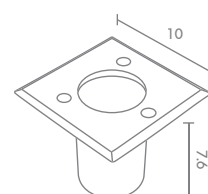

Light-trio

IN-BS101R/GU10

GU10 220V 8W

ALUMINIUM + STAINLESS 304

900.-

Light-trio

IN-BS101S/GU10

GU10 220V 8W

ALUMINIUM + STAINLESS 304

950.-