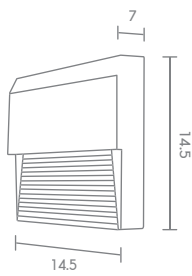

Exterior Wall Mounted Lighting

WM

 Light-trio

WM-0300/LED

LED 220V 3W 3000K

ALUMINIUM

1,600.-

 Light-trio