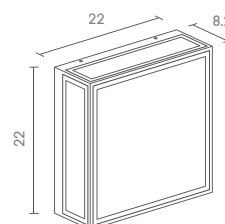

1,800.-

 Light-trio

WM-M1993/LED

LED SMD(x48) 220V 14W 3000K
ALUMINIUM + PC + GLASS

2,600.-

WM-SERIES

Exterior Wall Mounted Lighting

NEW