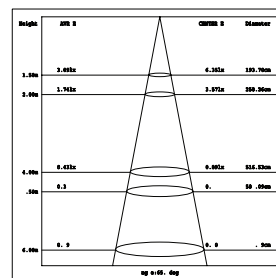

NEW

SOLAR-SERIES

Exterior Solar lighting

Solar Panel	2 Watt
Voltage / Currency	3.84V, 135mA
Battery	1 x Ni-MH AA 2200mAh
Light Time	18 h

Sensor

Light-trio

SOLAR-BOL-M1911-50

LED SMD(x20) 220V 2W 3000K
ALUMINIUM + PC

3,000