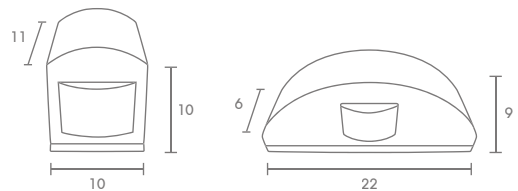

 Light-trio

WM-530

G9 LED 220V 5W
ALUMINIUM + GLASS

1,600.-

 Light-trio

WM-540

G9 LED 220V 5W
ALUMINIUM + GLASS

1,600.-