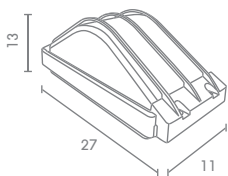

Light-trio

WM-A18

E27 LED 12W
ALUMINIUM + GLASS

600.-

Light-trio

WM-A19

E27 LED 12W
ALUMINIUM + GLASS

600.-