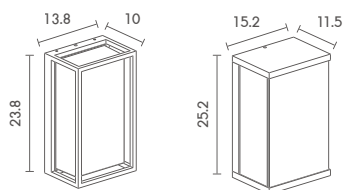

Light-trio

WM-M1712/LED

LED SMD(x32) 220V 9W 3000K
ALUMINIUM + PC + GLASS

2,400.-

Light-trio

WM-M1621/LED

LED SMD(x32) 220V 9W 3000K
ALUMINIUM + PC + GLASS

2,200.-