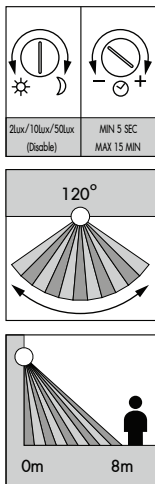

NEW

SOLAR-SERIES

Exterior Solar Lighting

Solar Panel 2 Watt
Voltage / Currency 3.84V, 135mA
Battery 1 x Ni-MH AA 2200mAh
Light Time 18 h

Sensor

Light-trio

SOLAR-WM-M1901

LED SMD(x30) 220V 3W 3000K
ALUMINIUM + PC

N/A