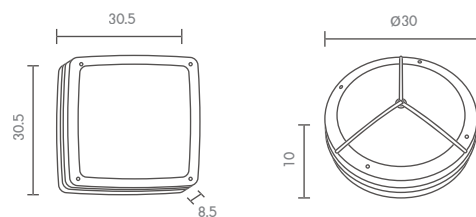

WM-181

E27 LED 24W
LED L22 16W
ALUMINIUM + ACRYLIC

1,500.-