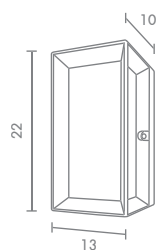

1,500.-

 Light-trio

WM-830

E27 LED 12W

ALUMINIUM + ACRYLIC

1,500.-

WM-SERIES

Exterior Wall Mounted Lighting