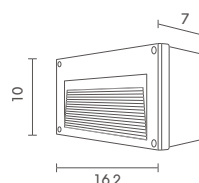

STEP-250

E27 GENIE 11W
E27 LED PLE 7W
ALUMINIUM

1,800.-