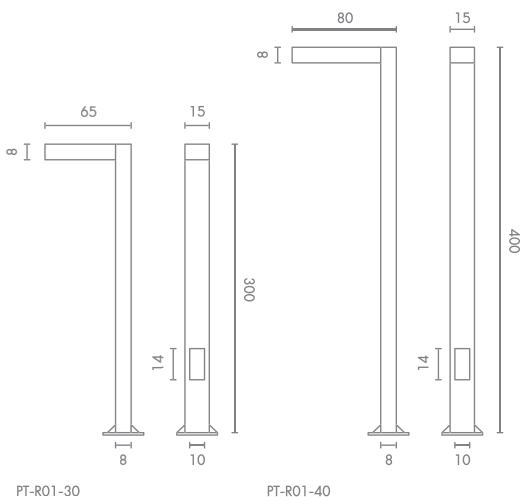

PT-103104/30/LED/BK-300

LED COB 30W 3000K

ALUMINIUM

20,000.- ԲՏԱՅՈՒ

NEW

PT-SERIES

Exterior Post Top Lighting

PT-R01-30