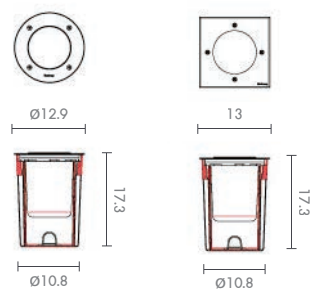

3,920.-

 Light-trio

IN-1716

MR16 LED 12V 8W
MR16 LED 220V 7.5W
ALUMINIUM + STAINLESS 316

3,920.-

IN-SERIES

Exterior Inground Lighting

 Light-trio