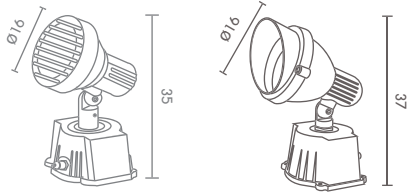

UP-SERIES

Exterior Spotlights

UP