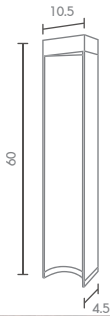

BOL-SERIES

Exterior Bollard lighting

Light-trio

BOL-1473/LED/BK-H60

LED CREE 5W 3000K

ALUMINIUM

4,400.-