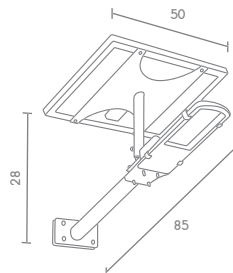

SOLAR-WB24

LED LAMP	LED 24W 6000K-6500K
SOLAR PANEL	15V 24W, POLYCRYSTALLINE
BATTERY TYPE	LITHIUM-ION 11.1V 10AH
CHARGING TIME	6-8 HOURS
DISCHARGING TIME	8-12 HOURS
LED	160 LM/W
MATERIAL	ALUMINIUM
INSTALL HEIGHT	4-6 m
WARRANTY	2 YEARS

PRICE 9,000