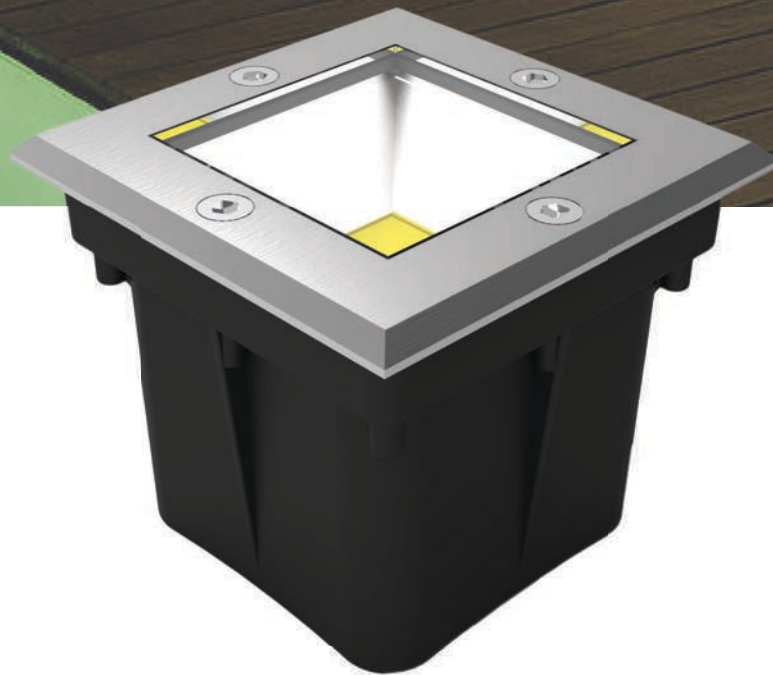

IN-SERIES

Exterior Inground Lighting

IN