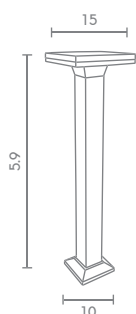

Light-trio

BOL-0414/LED/BK-H60

LED 220V 12W 3000K
ALUMINIUM

3,000.-

Light-trio

BOL-0415/LED/BK-H60

LED 220V 12W 3000K
ALUMINIUM

3,000.-

BOL