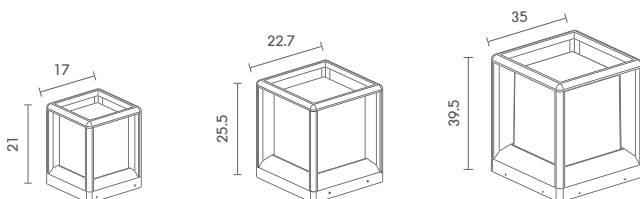

BOR-M1393

E27 LED 30W
ALUMINIUM + PC

N/A

IP65

PT-SERIES

Exterior Post Top Lighting

NEW

 Light-trio