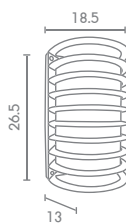

 Light-trio

WM-2803/G/BK
E27 LED 12W
ALUMINIUM + GLASS

600.-

 Light-trio

WM-2809/G/BK
E27 LED 12W
ALUMINIUM + GLASS

600.-

 Light-trio

WM-281
E27 LED 12W
ALUMINIUM + GLASS