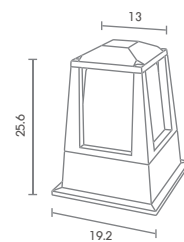

Light-trio

BOR-110
E27 LED 24W
ALUMINIUM + GLASS

2,000.-

Light-trio

BOR-120
E27 LED 24W
ALUMINIUM + GLASS

2,200.-