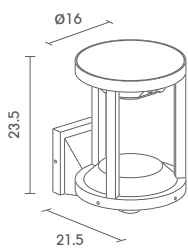

LED 40W 3000K (PHILIPS)

ALUMINIUM

28,000.-

NEW

SOLAR-SERIES

Exterior Solar Lighting

Solar Panel 2 Watt
 Voltage / Currency 3.84V, 135mA
 Battery 1 x Ni-MH AA 2200mAh
 Light Time 18 h

Sensor