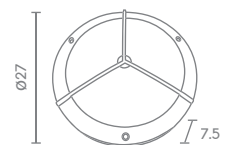

Light-trio

WM-2002

E27 LED 24W

ALUMINIUM + ACRYLIC

600.-

Light-trio

WM-2003

E27 LED 24W

ALUMINIUM + ACRYLIC

600.-