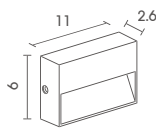

STEP-M1442/LED

LED SMD(x10) 220V 1.5W 3000K
ALUMINIUM + PC

950.-