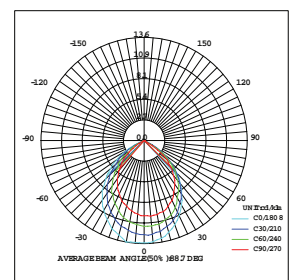

NEW

SOLAR-SERIES

Exterior Solar Lighting

Solar Panel 2 Watt
Voltage / Currency 3.84V, 135mA
Battery 1 x Ni-MH AA 2200mAh
Light Time 18 h

Sensor

Light-trio

SOLAR-WM-M1911

LED SMD(x20) 220V 2W 3000K
ALUMINIUM + PC

2,500.-