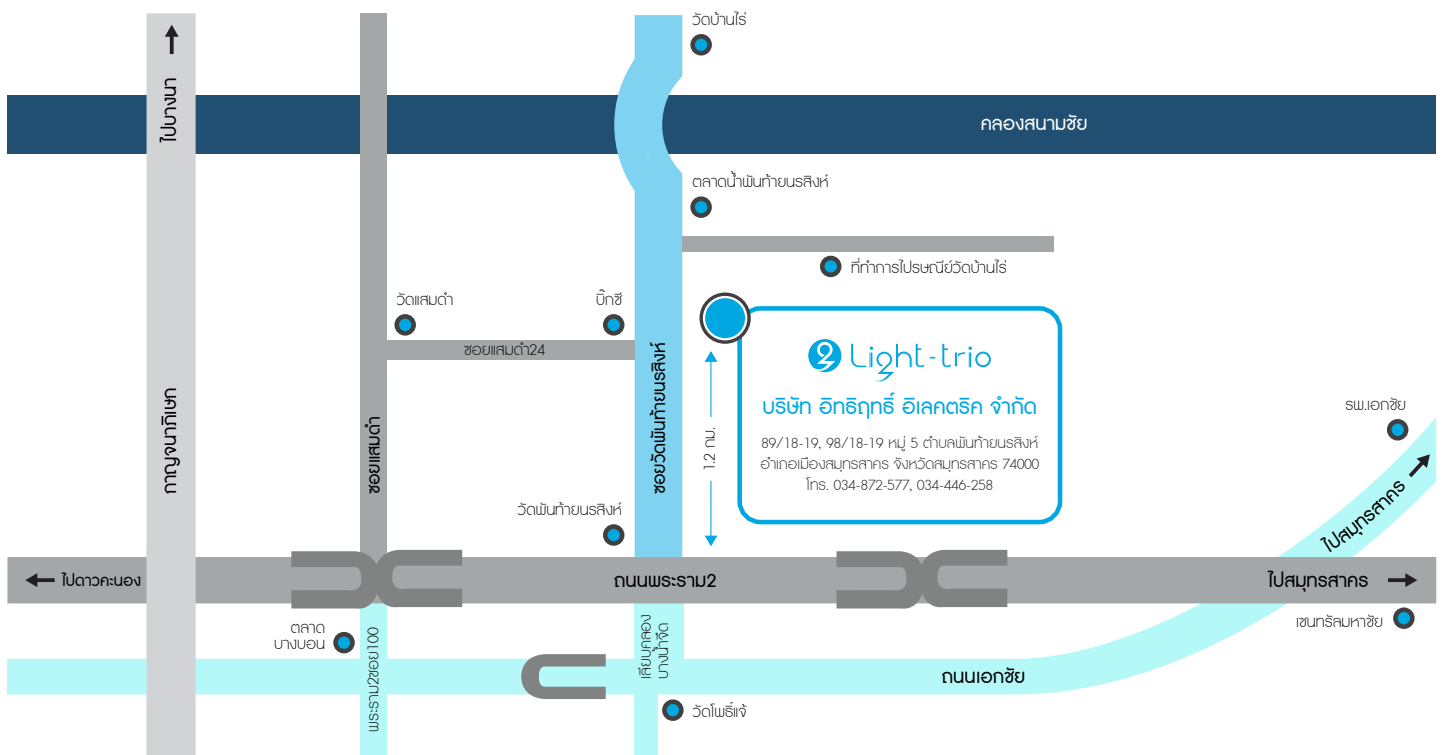

LIGHTTRIO

SINCE 1999

lithirit Electric company Ltd., were established on September 1999.

The company sold and imported complete lamp products under the brand named LIGHTTRIO.

All the past 20 years, we continuously create and develop together with efficiently management and using the innovation technology to add value for the most benefits of our organization.

Our product range divided into 4 main categories which are Outdoor, Indoor, Decorative and Solar. In addition, we are currently the sole distributor of famous lighting brands.

Lighting design need to be brought in as an integral design element, along with all the other design components at the beginning. today, all architects, interior designer and many other related professional need to know at least the basics about good lighting design.

Our product will offer you great consumer satisfaction because of 3 good reasons - good design, good quality and reasonable price.

IDENTITY YOUR STYLE