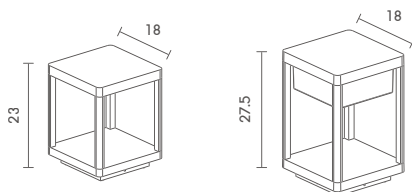

Light-trio

BOR-M1761/LED

LED CREE 220V 7W 3000K
ALUMINIUM + GLASS

3,000

Light-trio

BOR-M1762/LED

LED CREE 220V 9W 3000K
ALUMINIUM + GLASS

3,000.-