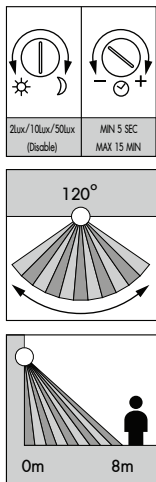

NEW

SOLAR-SERIES

Exterior Solar lighting

Solar Panel	2 Watt
Voltage / Currency	3.84V, 135mA
Battery	1 x Ni-MH AA 2200mAh
Light Time	18 h

Sensor

Light-trio

SOLAR-BOL-M1911-50

LED SMD(x20) 220V 2W 3000K
ALUMINIUM + PC

3,000