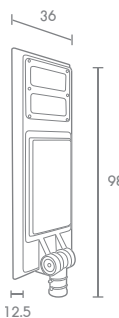

SOLAR-WB0310D100-03

LED LAMP	5730 LED 200PCS 100W 3000K-6000K
SOLAR PANEL	16V 48W, POLYCRYSTALLINE
BATTERY TYPE	LiFePO4 12.8V 42AH
CHARGING TIME	6-8 HOURS
DISCHARGING TIME	30-36 HOURS
LED	160 LM/W
MATERIAL	DIE-CASTING ALUMINIUM
INSTALL HEIGHT	6-9 m
WARRANTY	2 YEARS

PRICE **15,900.-**