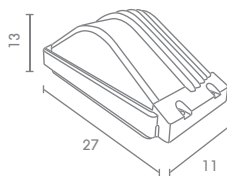

Light-trio

WM-A18

E27 LED 12W
ALUMINIUM + GLASS

600.-

Light-trio

WM-A19

E27 LED 12W
ALUMINIUM + GLASS

600.-