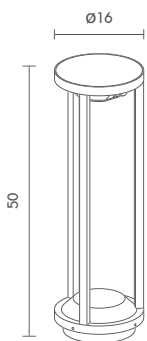

NEW

SOLAR-SERIES

Exterior Solar lighting

Solar Panel	2 Watt
Voltage / Currency	3.84V, 135mA
Battery	1 x Ni-MH AA 2200mAh
Light Time	18 h

Sensor

Light-trio

SOLAR-BOL-M1911-50

LED SMD(x20) 220V 2W 3000K
ALUMINIUM + PC

3,000