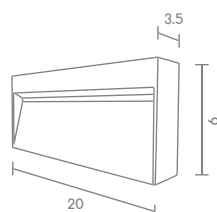

Light-trio

WM-0297/LED

LED 220V 3W 3000K
ALUMINIUM

1,200.-

Light-trio

WM-0299/LED

LED 220V 3W 3000K
ALUMINIUM

1,400.-