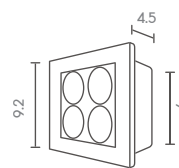

STEP-SERIES

Exterior Steplights

STEP

Light-trio

STEP-290/LED

LED 220V 3W 3000K
ALUMINIUM

1,500.-

Light-trio

STEP-300/LED

LED 220V 3W 3000K
ALUMINIUM

1,500.-

Light-trio

STEP-310/LED

LED 220V 3W 3000K
ALUMINIUM

1,500.-