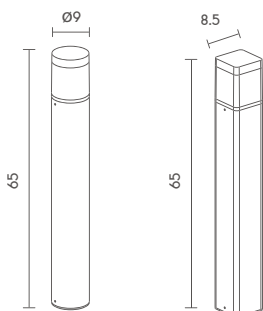

Light-trio

BOL-M1683L/LED-65

LED SMD(x32) 220V 9W 3000K
ALUMINIUM + PC

3,000.-

Light-trio

BOL-M1684L/LED-65

LED SMD(x32) 220V 9W 3000K
ALUMINIUM + PC

3,000.-