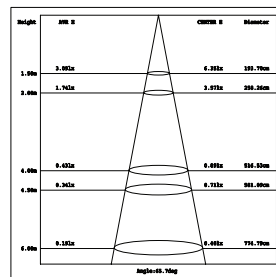

NEW

SOLAR-SERIES

Exterior Solar Lighting

Solar Panel 2 Watt
Voltage / Currency 3.84V, 135mA
Battery 1 x Ni-MH AA 2200mAh
Light Time 18 h

Light-trio

SOLAR-WM-M1901

LED SMD(x30) 220V 3W 3000K
ALUMINIUM + PC

N/A