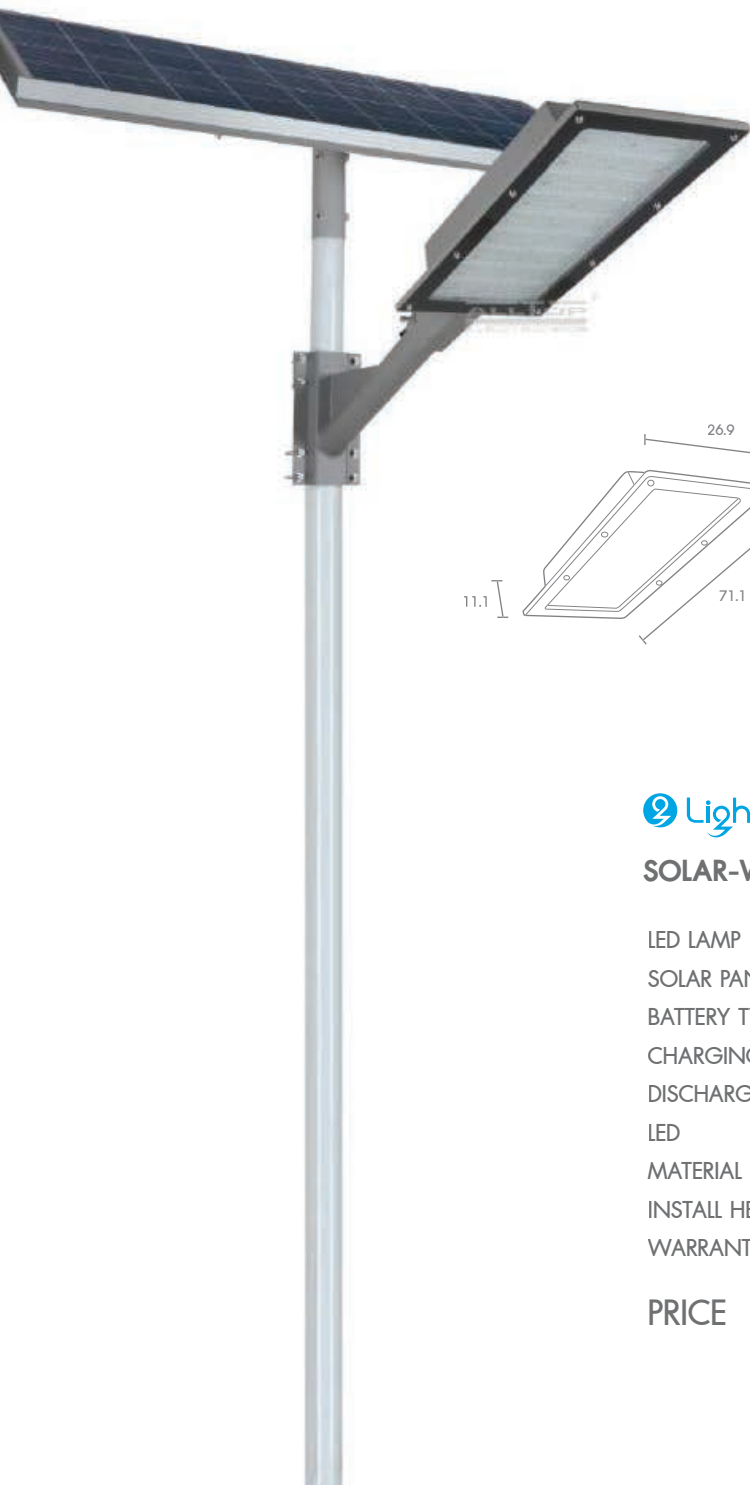

SOLAR-SERIES

Exterior Solar lighting

ความยาวเสาสูงสุด 9 m

Light-trio

SOLAR-WB0865A180-01

LED LAMP	LED 288PCS 3000K-6000K
SOLAR PANEL	18V 180W, POLYCRYSTALLINE
BATTERY TYPE	LiFePO4 12.8V 60AH
CHARGING TIME	6-8 HOURS
DISCHARGING TIME	30-36 HOURS
LED	160 LM/W
MATERIAL	DIE-CASTING ALUMINIUM
INSTALL HEIGHT	9-12 m
WARRANTY	3 YEARS
PRICE	43,000.- (เฉพาะโคม)