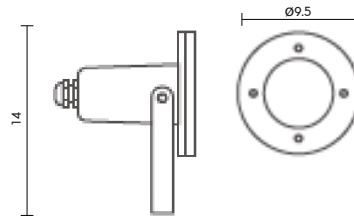

UW-SERIES

Exterior Underwater Lighting

Light-trio

UW-19016

MR16 12V 5W
STAINLESS 316 + CLEAR GLASS

6,330.-

UW