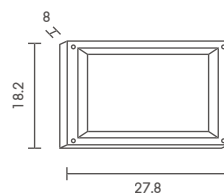

Light-trio

WM-430

E27 LED 24W

ALUMINIUM + GLASS

1,500.-

Light-trio

WM-430S

E27 LED 12W

ALUMINIUM + GLASS

1,300.-