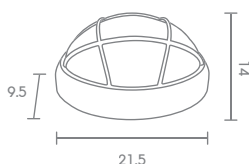

 Light-trio

WM-2034

E27 LED 12W
ALUMINIUM + GLASS

440.-

 Light-trio

WM-2035

E27 LED 12W
ALUMINIUM + GLASS

440.-