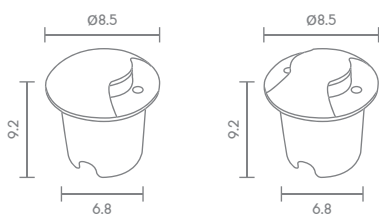

Light-trio

IN-LED277

LED 220V 3W 3000K
ALUMINIUM

1,900.-

Light-trio

IN-LED278

LED 220V 3W 3000K
ALUMINIUM

1,900.-