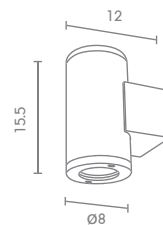

GU10(x2) LED 220V 8W
ALUMINIUM

1,300.-

 Light-trio

UD-1879/2/GU10

GU10x2 LED 220V 8W
ALUMINIUM

1,800.-

UD-SERIES

Exterior Wall Up Down Lights