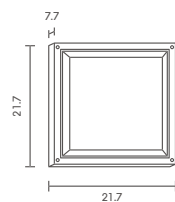

Light-trio

WM-511

E27 LED 24W
LED I22 16W
ALUMINIUM

1,800.-

Light-trio

WM-510

E27 LED 24W
ALUMINIUM

1,400.-