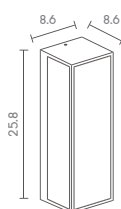

Light-trio

WM-M1975

E27 LED 220V 8W (ST64)

ALUMINIUM + PC

1,200.-

Light-trio

WM-M1976

E27 LED 220V 8W (ST64)

ALUMINIUM + PC

1,400.-

Light-trio

WM-M1977

E27 LED 220V 8W (ST64)

ALUMINIUM + PC

1,500.-