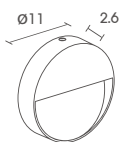

STEP-M1442/LED

LED SMD(x10) 220V 1.5W 3000K
ALUMINIUM + PC

950.-