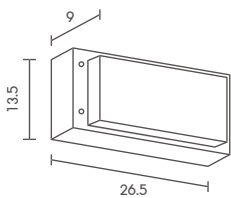

WM

 Light-trio

WM-300
E27 LED 12W
ALUMINIUM + GLASS

1,400.-

 Light-trio

WM-310
E27 LED 12W
ALUMINIUM + GLASS

1,500.-

WM