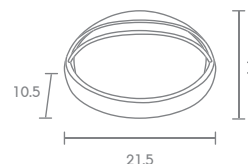

 Light-trio

WM-2034

E27 LED 12W
ALUMINIUM + GLASS

440.-

 Light-trio

WM-2035

E27 LED 12W
ALUMINIUM + GLASS

440.-