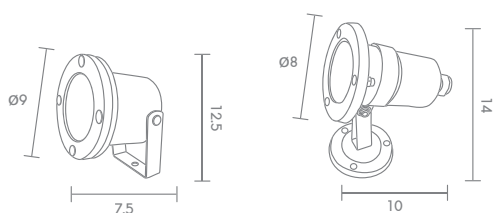

900.-

 Light-trio

UW-14016

MR16 12V 50W
MR16 LED 12V 8W
STAINLESS 304

900.-

 Light-trio

UW-11016

MR16 12V 50W
MR16 LED 12V 8W
STAINLESS 304