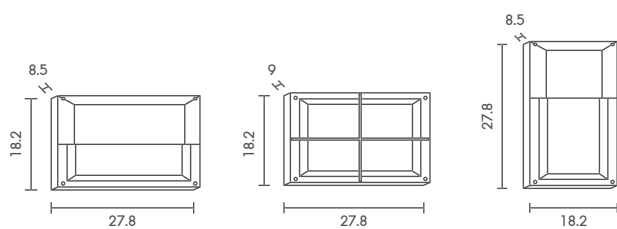

WM-450

E27 LED 24W
ALUMINIUM + GLASS

1,600.-

 Light-trio

WM-460

E27 LED 24W
ALUMINIUM + GLASS

1,600.-

WM-SERIES