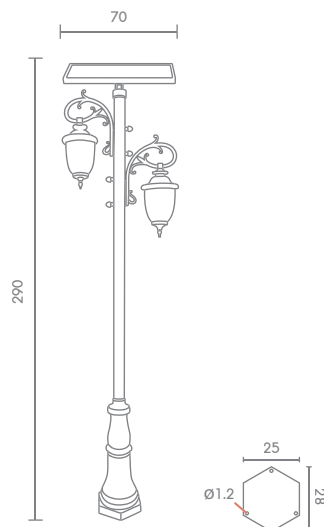

NEW

SOLAR-SERIES

Exterior Solar Lighting

SOLAR-PT0840A30-01

LED LAMP	LED 60PCS 3000K-6000K
SOLAR PANEL	15V 28.5W, MONOCRYSTALLINE
BATTERY TYPE	LITHIUM-ION 11.1V 15.6AH
CHARGING TIME	6-8 HOURS
DISCHARGING TIME	30-36 HOURS
LED	160 LM/W
MATERIAL	ALUMINIUM
WARRANTY	2 YEARS
PRICE	23,200.-