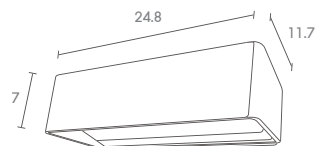

Light-trio

UD-16104/LED13

LED 220V 13W 3000K
ALUMINIUM + PC

1,800.-

Light-trio

UD-16108/LED7

LED 220V 7W 3000K
ALUMINIUM + PC

1,600.-

UD-16104

UD-16108

IP65

IP65