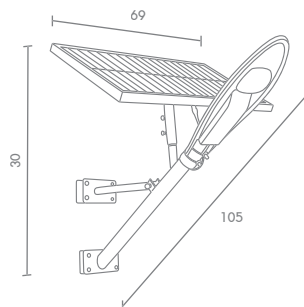

SOLAR-WB30

LED LAMP	LED 30W 6000K-6500K
SOLAR PANEL	15V 32W, POLYCRYSTALLINE
BATTERY TYPE	LITHIUM-ION 11.1V 15.6AH
CHARGING TIME	6-8 HOURS
DISCHARGING TIME	20-24 HOURS
LED	160 LM/W
MATERIAL	ALUMINIUM
INSTALL HEIGHT	4-6 m
WARRANTY	2 YEARS

PRICE 13,000