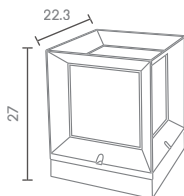

BOR-SERIES

Exterior Border lighting

Light-trio

BOR-130

E27 LED 30W
ALUMINIUM + ACRYLIC

2,600.-

Light-trio

BOR-130S

E27 LED 24W
ALUMINIUM + ACRYLIC

1,920.-

Light-trio

BOR-130SS

E27 LED 12W
ALUMINIUM + ACRYLIC

1,350.-