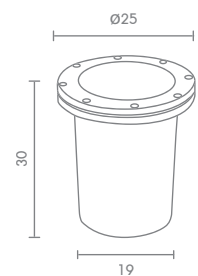

Light-trio

IN-2601/SYL

G12 CDM-T 70W

ALUMINIUM + STAINLESS 304

5,800.-