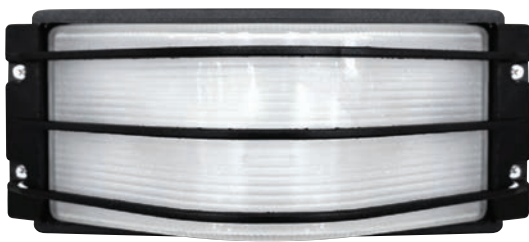

WM-SERIES

Exterior Wall Mounted Lighting

WM

Light-trio

WM-A18

E27 LED 12W
ALUMINIUM + GLASS

600.-

Light-trio

WM-A19

E27 LED 12W
ALUMINIUM + GLASS

600.-