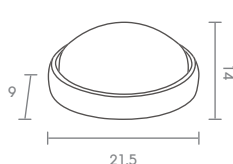

 Light-trio

WM-2034

E27 LED 12W
ALUMINIUM + GLASS

440.-

 Light-trio

WM-2035

E27 LED 12W
ALUMINIUM + GLASS

440.-