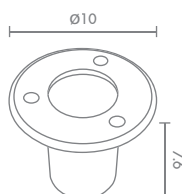

Light-trio

IN-BS101R/GU10

GU10 220V 8W

ALUMINIUM + STAINLESS 304

900.-

Light-trio

IN-BS101S/GU10

GU10 220V 8W

ALUMINIUM + STAINLESS 304

950.-