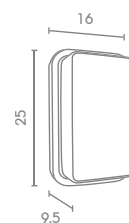

 Light-trio

WM-2803/G/BK
E27 LED 12W
ALUMINIUM + GLASS

600.-

 Light-trio

WM-2809/G/BK
E27 LED 12W
ALUMINIUM + GLASS

600.-

 Light-trio

WM-281
E27 LED 12W
ALUMINIUM + GLASS