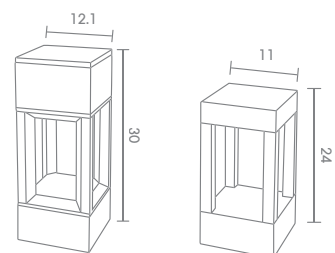

3,480.-

 Light-trio

BOR-0655/LED

LED 220V 5W 3000K
ALUMINIUM

1,800.-

 Light-trio

BOR-110
E27 LED 24W
ALUMINIUM + GLASS

2,000.-