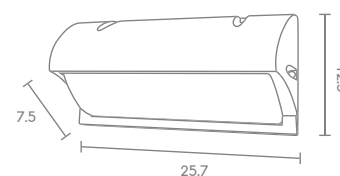

WM

 Light-trio

WM-410

E27 LED 24W

ALUMINIUM + GLASS

1,300.-

WM-SERIES

Exterior Wall Mounted Lighting