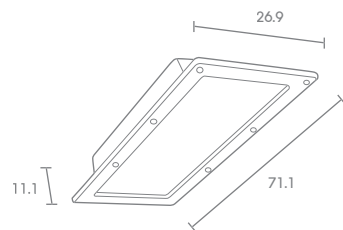

PRICE 13,000

SOLAR-SERIES

Exterior Solar lighting

ความยาวเสาสูงสุด 9 m

 Light-trio

SOLAR-WB0865A180-01

LED LAMP	LED 288PCS 3000K-6000K
SOLAR PANEL	18V 180W, POLYCRYSTALLINE
BATTERY TYPE	LiFePO4 12.8V 60AH
CHARGING TIME	6-8 HOURS
DISCHARGING TIME	30-36 HOURS
LED	160 LM/W
MATERIAL	DIE-CASTING ALUMINIUM
INSTALL HEIGHT	9-12 m
WARRANTY	3 YEARS
PRICE	43,000.- (เฉพาะโคม)