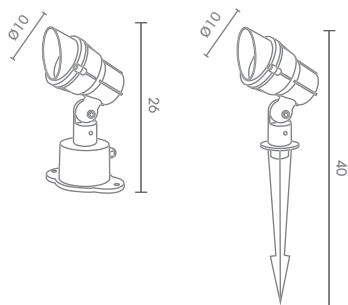

UP-SERIES

Exterior Spotlights

UP