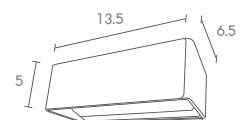

Light-trio

UD-16104/LED13

LED 220V 13W 3000K
ALUMINIUM + PC

1,800.-

Light-trio

UD-16108/LED7

LED 220V 7W 3000K
ALUMINIUM + PC

1,600.-

UD-16104

UD-16108

IP65

IP65