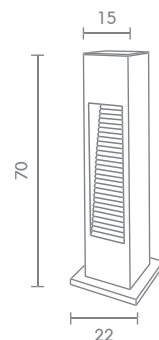

BOL-SERIES

Exterior Bollard lighting

Light-trio

BOL-0290

E27 LED A60 9W
ALUMINIUM

7,000.-

Light-trio

BOL-0292

G9 LED 220V 5Wx2
ALUMINIUM

7,000.-

Light-trio

BOL-14402/LED/BK

LED 220V 7W 3000K
ALUMINIUM

3,000.-

BOL