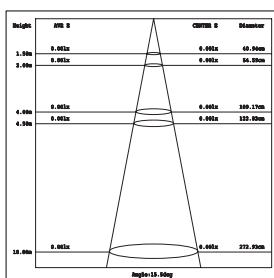

BOL-SERIES

Exterior Bollard lighting

BOL-M1761/LED-80

LED CREE 220V 7W 3000K
ALUMINIUM + GLASS

4,000.-

BOL-M1762/LED-80

LED SMD(x32) 220V 9W 3000K
ALUMINIUM + PC

4,000.-