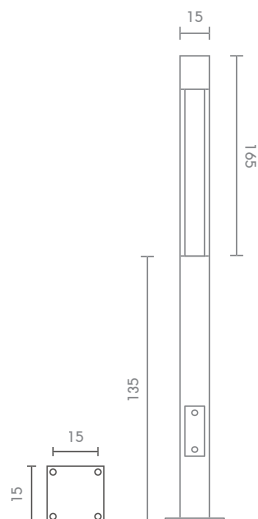

LP6-CP7015-H300

LED 24W 3000K

ALUMINIUM

15,000.-

PT-SERIES

Exterior Post Top Lighting

NEW

 Light-trio