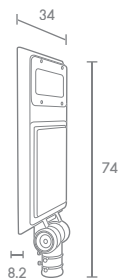

SOLAR-SERIES

Exterior Solar lighting

NEW

SOLAR-WB0310B40-03

LED LAMP	5730 LED 200PCS 40W 3000K-6000K
SOLAR PANEL	16V 29W, MONO-CRYSTALLINE
BATTERY TYPE	LiFePO4 12.8V 18AH
CHARGING TIME	6-8 HOURS
DISCHARGING TIME	30-36 HOURS
LED	160 LM/W
MATERIAL	DIE-CASTING ALUMINIUM
INSTALL HEIGHT	4-7 m
WARRANTY	2 YEARS

PRICE **9,900.-**