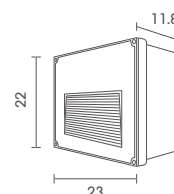

STEP-250

E27 GENIE 11W
E27 LED PLE 7W
ALUMINIUM

1,800.-