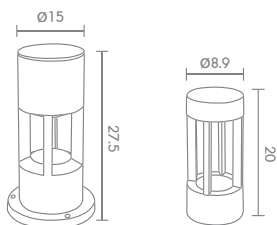

BOR-SERIES

Exterior Border lighting

Light-trio

BOR-0214/GU10

GU10 LED 220V 8W
ALUMINIUM

3,240.-

Light-trio

BOR-0656/LED

LED 220V 5W 3000K
ALUMINIUM

1,800.-

BOR