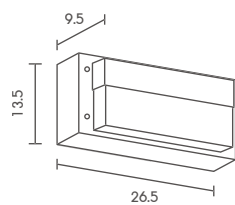

WM

 Light-trio

WM-300
E27 LED 12W
ALUMINIUM + GLASS

1,400.-

 Light-trio

WM-310
E27 LED 12W
ALUMINIUM + GLASS

1,500.-

WM