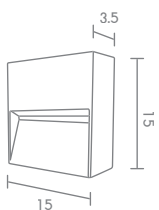

Light-trio

WM-0297/LED

LED 220V 3W 3000K
ALUMINIUM

1,200.-

Light-trio

WM-0299/LED

LED 220V 3W 3000K
ALUMINIUM

1,400.-