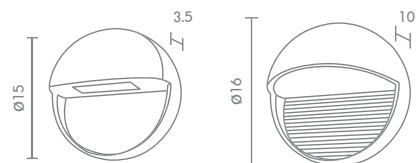

Light-trio

WM-0301/LED

LED 220V 3W 3000K
ALUMINIUM

1,600.-