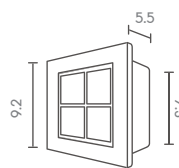

STEP-SERIES

Exterior Steplights

STEP

Light-trio

STEP-290/LED

LED 220V 3W 3000K
ALUMINIUM

1,500.-

Light-trio

STEP-300/LED

LED 220V 3W 3000K
ALUMINIUM

1,500.-

Light-trio

STEP-310/LED

LED 220V 3W 3000K
ALUMINIUM

1,500.-