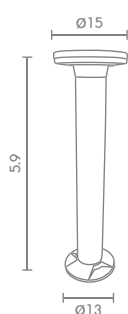

Light-trio

BOL-0414/LED/BK-H60

LED 220V 12W 3000K
ALUMINIUM

3,000.-

Light-trio

BOL-0415/LED/BK-H60

LED 220V 12W 3000K
ALUMINIUM

3,000.-

BOL