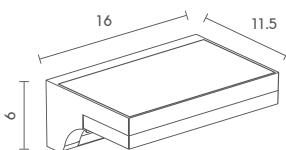

NEW

SOLAR-SERIES

Exterior Solar Lighting

Solar Panel 2 Watt
Voltage / Currency 3.84V, 135mA
Battery 1 x Ni-MH AA 2200mAh
Light Time 18 h

Sensor

Light-trio

SOLAR-WM-M1901

LED SMD(x30) 220V 3W 3000K
ALUMINIUM + PC

N/A