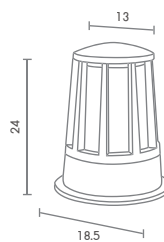

Light-trio

BOR-110
E27 LED 24W
ALUMINIUM + GLASS

2,000.-

Light-trio

BOR-120
E27 LED 24W
ALUMINIUM + GLASS

2,200.-