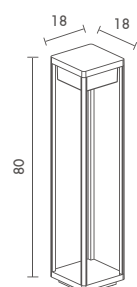

BOL-SERIES

Exterior Bollard lighting

BOL-M1761/LED-80

LED CREE 220V 7W 3000K
ALUMINIUM + GLASS

4,000.-

BOL-M1762/LED-80

LED SMD(x32) 220V 9W 3000K
ALUMINIUM + PC

4,000.-