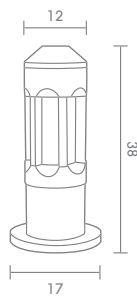

Light-trio

BOR-140

E27 LED 24W
ALUMINIUM + GLASS

3,400.-

Light-trio

BOR-160

E27 LED 24W
ALUMINIUM + GLASS

2,000.-

Light-trio

BOR-170

E27 LED 24W
ALUMINIUM + GLASS

2,440.-

BOR