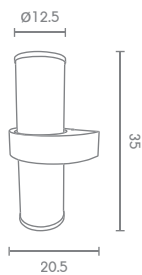

WM

 Light-trio

WM-86541-BEVERLY

E27(x2) LED 12W

ALUMINIUM

2,300.-

WM-SERIES

Exterior Wall Mounted Lighting