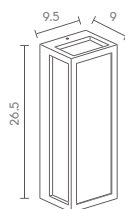

Light-trio

WM-M1975

E27 LED 220V 8W (ST64)

ALUMINIUM + PC

1,200.-

Light-trio

WM-M1976

E27 LED 220V 8W (ST64)

ALUMINIUM + PC

1,400.-

Light-trio

WM-M1977

E27 LED 220V 8W (ST64)

ALUMINIUM + PC

1,500.-