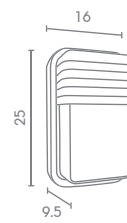

 Light-trio

WM-2803/G/BK
E27 LED 12W
ALUMINIUM + GLASS

600.-

 Light-trio

WM-2809/G/BK
E27 LED 12W
ALUMINIUM + GLASS

600.-

 Light-trio

WM-281
E27 LED 12W
ALUMINIUM + GLASS