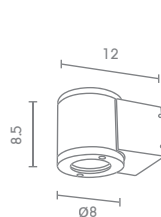

GU10(x2) LED 220V 8W
ALUMINIUM

1,300.-

 Light-trio

UD-1879/2/GU10

GU10x2 LED 220V 8W
ALUMINIUM

1,800.-

UD-SERIES

Exterior Wall Up Down Lights