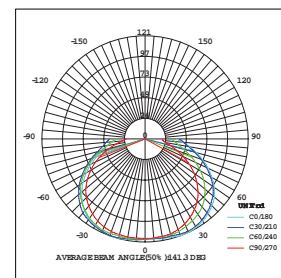

Light-trio

WM-M1712/LED

LED SMD(x32) 220V 9W 3000K
ALUMINIUM + PC + GLASS

2,400.-

Light-trio

WM-M1621/LED

LED SMD(x32) 220V 9W 3000K
ALUMINIUM + PC + GLASS

2,200.-