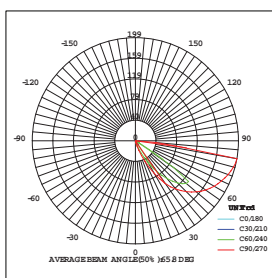

BOL-SERIES

Exterior Bollard lighting

BOL-M1761/LED-80

LED CREE 220V 7W 3000K
ALUMINIUM + GLASS

4,000.-

BOL-M1762/LED-80

LED SMD(x32) 220V 9W 3000K
ALUMINIUM + PC

4,000.-