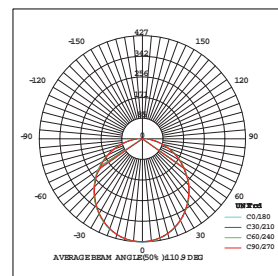

Light-trio

WM-M1254L/LED

LED SMD(x140) 220V 14W 3000K
ALUMINIUM + PC

3,000.-

Light-trio

WM-M1252L/LED

LED SMD(x140) 220V 14W 3000K
ALUMINIUM + PC

2,900.-

Light-trio

WM-M1674L/LED

LED SMD(x80) 220V 9W 3000K
ALUMINIUM + PC

1,800.-

Light-trio

WM-M1672L/LED

LED SMD(x80) 220V 9W 3000K
ALUMINIUM + PC

1,800.-