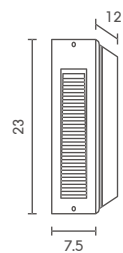

Light-trio

STEP-330/LED

LED 220V 4.6W 3000K
ALUMINIUM

4,900.-

(รวมชุด)

Light-trio

STEP-320/LED

LED 220V 3.9W 3000K
ALUMINIUM

4,700.-

(รวมชุด)

Light-trio

STEP-390

G9 LED 220V 5W
ALUMINIUM

1,800.-

(ราคาเฉพาะโคม)