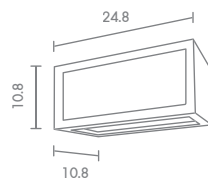

WM-SERIES

Exterior Wall Mounted Lighting

WM

 Light-trio

WM-1008

E27 LED 12W
ALUMINIUM + GLASS

800.-

 Light-trio