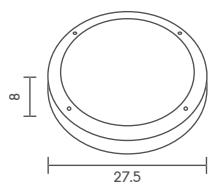

ALUMINIUM + ACRYLIC

1,300.-

 Light-trio

WM-120

E27 LED 24W

ALUMINIUM + ACRYLIC

1,300.-

WM-SERIES