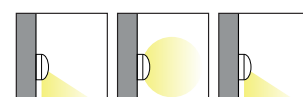

Light-trio

WM-440

E27 LED 24W
ALUMINIUM + GLASS

1,600.-

Light-trio

WM-450

E27 LED 24W
ALUMINIUM + GLASS

1,600.-

Light-trio

WM-460

E27 LED 24W
ALUMINIUM + GLASS

1,600.-