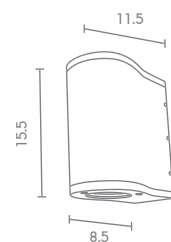

GU10(x2) LED 220V 8W
ALUMINIUM

1,300.-

 Light-trio

UD-1879/2/GU10

GU10x2 LED 220V 8W
ALUMINIUM

1,800.-

UD-SERIES

Exterior Wall Up Down Lights