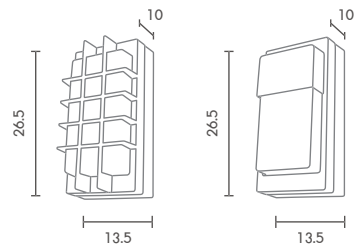

 Light-trio

WM-320
E27 LED 12W
ALUMINIUM

1,500.-

 Light-trio

WM-330
E27 LED 12W
ALUMINIUM

1,500.-

WM-SERIES

Exterior Wall Mounted Lighting