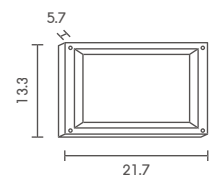

Light-trio

WM-430

E27 LED 24W

ALUMINIUM + GLASS

1,500.-

Light-trio

WM-430S

E27 LED 12W

ALUMINIUM + GLASS

1,300.-