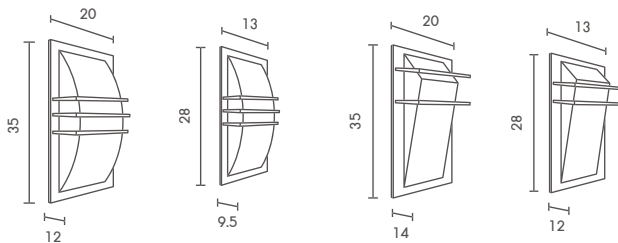

Light-trio

WM-281
E27 LED 12W
ALUMINIUM + GLASS

1,600.-

Light-trio

WM-281S
E27 LED 12W
ALUMINIUM + GLASS

1,200.-

WM

Light-trio

WM-291
E27 LED 12W
ALUMINIUM + GLASS

1,600.-

Light-trio

WM-291S
E27 LED 12W
ALUMINIUM + GLASS

1,200.-