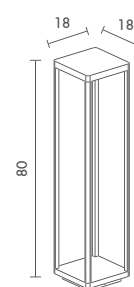

BOL-SERIES

Exterior Bollard lighting

BOL-M1761/LED-80

LED CREE 220V 7W 3000K
ALUMINIUM + GLASS

4,000.-

BOL-M1762/LED-80

LED SMD(x32) 220V 9W 3000K
ALUMINIUM + PC

4,000.-