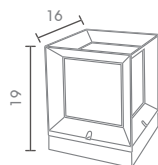

BOR-SERIES

Exterior Border lighting

Light-trio

BOR-130

E27 LED 30W
ALUMINIUM + ACRYLIC

2,600.-

Light-trio

BOR-130S

E27 LED 24W
ALUMINIUM + ACRYLIC

1,920.-

Light-trio

BOR-130SS

E27 LED 12W
ALUMINIUM + ACRYLIC

1,350.-