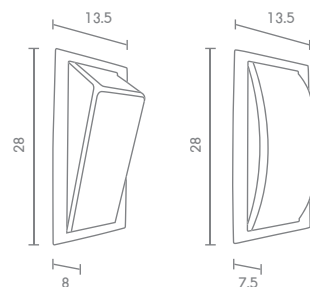

E27 LED 12W

ALUMINIUM + GLASS

1,200.-

 Light-trio

WM-280S

E27 LED 12W

ALUMINIUM + GLASS

1,200.-