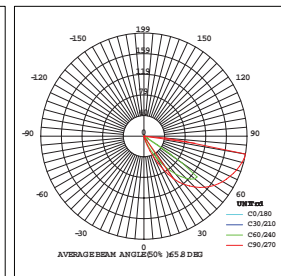

Light-trio

BOR-M1761/LED

LED CREE 220V 7W 3000K
ALUMINIUM + GLASS

3,000

Light-trio

BOR-M1762/LED

LED CREE 220V 9W 3000K
ALUMINIUM + GLASS

3,000.-