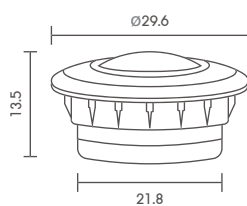

UW-SERIES

Exterior Underwater Lighting

Light-trio

UW-PF-SS-PAR56

PAR56 LED 12V 30W ONLY
STAINLESS + ABS

5,000.-

Light-trio

LED-LP56-30/30/LT

LED 12V 30W 3000K
ABS

5,800.-

UW