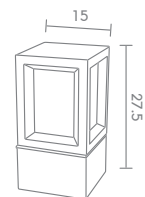

Light-trio

BOR-140

E27 LED 24W
ALUMINIUM + GLASS

3,400.-

Light-trio

BOR-160

E27 LED 24W
ALUMINIUM + GLASS

2,000.-

Light-trio

BOR-170

E27 LED 24W
ALUMINIUM + GLASS

2,440.-

BOR