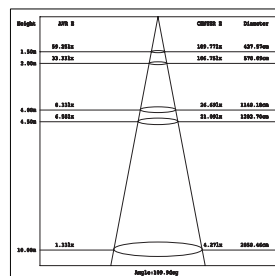

Light-trio

WM-M1254L/LED

LED SMD(x140) 220V 14W 3000K
ALUMINIUM + PC

3,000.-

Light-trio

WM-M1252L/LED

LED SMD(x140) 220V 14W 3000K
ALUMINIUM + PC

2,900.-

Light-trio

WM-M1674L/LED

LED SMD(x80) 220V 9W 3000K
ALUMINIUM + PC

1,800.-

Light-trio

WM-M1672L/LED

LED SMD(x80) 220V 9W 3000K
ALUMINIUM + PC

1,800.-