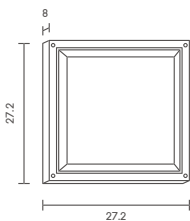

Light-trio

WM-511

E27 LED 24W
LED I22 16W
ALUMINIUM

1,800.-

Light-trio

WM-510

E27 LED 24W
ALUMINIUM

1,400.-