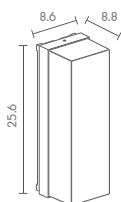

Light-trio

WM-M1975

E27 LED 220V 8W (ST64)

ALUMINIUM + PC

1,200.-

Light-trio

WM-M1976

E27 LED 220V 8W (ST64)

ALUMINIUM + PC

1,400.-

Light-trio

WM-M1977

E27 LED 220V 8W (ST64)

ALUMINIUM + PC

1,500.-