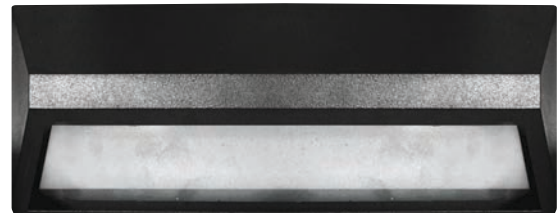

STEP-SERIES

Exterior Steplights

STEP