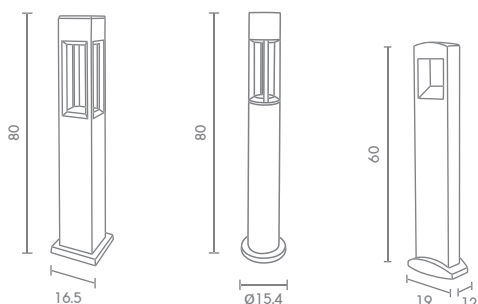

BOL-SERIES

Exterior Bollard lighting

Light-trio

BOL-0213/GU10

GU10 LED 220V 8W
ALUMINIUM

4,000.-

Light-trio

BOL-0214/GU10

GU10 LED 220V 8W
ALUMINIUM

4,000.-

Light-trio

BOL-0218/LED

LED 220V 5W 3000K
ALUMINIUM

3,600.-