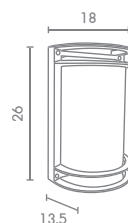

 Light-trio

WM-2803/G/BK
E27 LED 12W
ALUMINIUM + GLASS

600.-

 Light-trio

WM-2809/G/BK
E27 LED 12W
ALUMINIUM + GLASS

600.-

 Light-trio

WM-281
E27 LED 12W
ALUMINIUM + GLASS