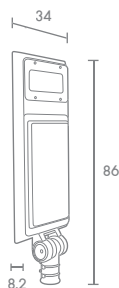

SOLAR-WB0310C60-03

LED LAMP	5730 LED 200PCS 60W 3000K-6000K
SOLAR PANEL	16V 36W, POLYCRYSTALLINE
BATTERY TYPE	LiFePO4 12.8V 24AH
CHARGING TIME	6-8 HOURS
DISCHARGING TIME	30-36 HOURS
LED	160 LM/W
MATERIAL	DIE-CASTING ALUMINIUM
INSTALL HEIGHT	5-8 m
WARRANTY	2 YEARS

PRICE **13,400.-**