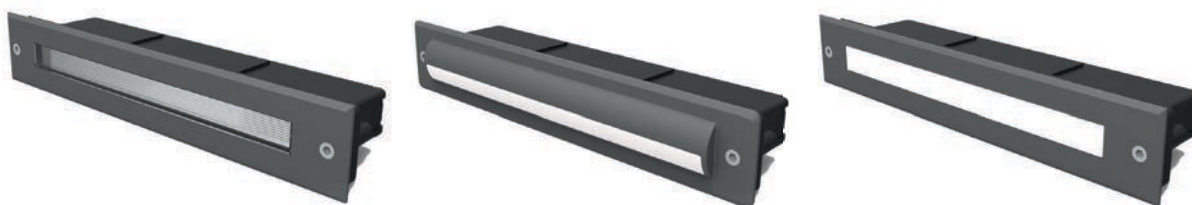

STEP-SERIES

Exterior Steplights

STEP