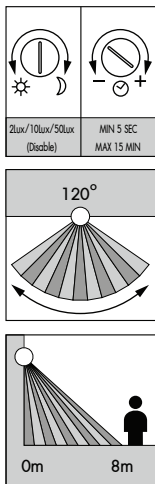

NEW

SOLAR-SERIES

Exterior Solar Lighting

Solar Panel 2 Watt
Voltage / Currency 3.84V, 135mA
Battery 1 x Ni-MH AA 2200mAh
Light Time 18 h

Sensor

Light-trio

SOLAR-WM-M1911

LED SMD(x20) 220V 2W 3000K
ALUMINIUM + PC

2,500.-