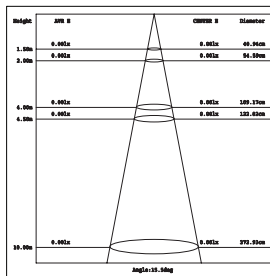

Light-trio

BOR-M1761/LED

LED CREE 220V 7W 3000K
ALUMINIUM + GLASS

3,000

Light-trio

BOR-M1762/LED

LED CREE 220V 9W 3000K
ALUMINIUM + GLASS

3,000.-