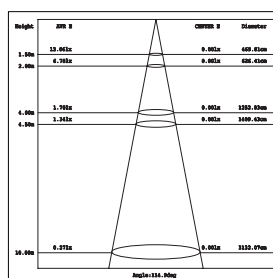

Light-trio

BOL-M1683L/LED-65

LED SMD(x32) 220V 9W 3000K
ALUMINIUM + PC

3,000.-

Light-trio

BOL-M1684L/LED-65

LED SMD(x32) 220V 9W 3000K
ALUMINIUM + PC

3,000.-