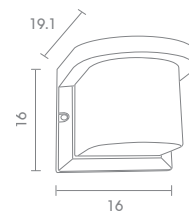

Light-trio

WM-700

E27 LED 7W

ALUMINIUM + ACRYLIC

1,200.-

Light-trio

WM-710

E27 LED 7W

ALUMINIUM + ACRYLIC

1,200.-