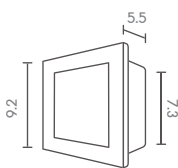

STEP-SERIES

Exterior Steplights

STEP

Light-trio

STEP-290/LED

LED 220V 3W 3000K
ALUMINIUM

1,500.-

Light-trio

STEP-300/LED

LED 220V 3W 3000K
ALUMINIUM

1,500.-

Light-trio

STEP-310/LED

LED 220V 3W 3000K
ALUMINIUM

1,500.-