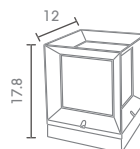

BOR-SERIES

Exterior Border lighting

Light-trio

BOR-130

E27 LED 30W
ALUMINIUM + ACRYLIC

2,600.-

Light-trio

BOR-130S

E27 LED 24W
ALUMINIUM + ACRYLIC

1,920.-

Light-trio

BOR-130SS

E27 LED 12W
ALUMINIUM + ACRYLIC

1,350.-