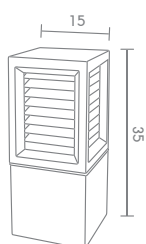

Light-trio

BOR-200

E27 LED 24W

ALUMINIUM + GLASS

3,600.-