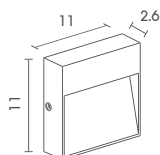

STEP-M1442/LED

LED SMD(x10) 220V 1.5W 3000K
ALUMINIUM + PC

950.-