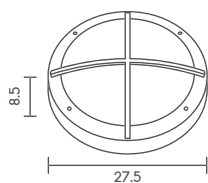

ALUMINIUM + ACRYLIC

1,300.-

 Light-trio

WM-120

E27 LED 24W

ALUMINIUM + ACRYLIC

1,300.-

WM-SERIES