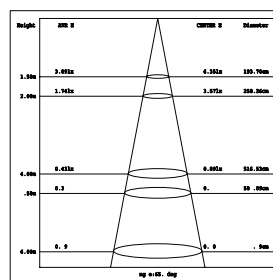

NEW

SOLAR-SERIES

Exterior Solar Lighting

Solar Panel 2 Watt
Voltage / Currency 3.84V, 135mA
Battery 1 x Ni-MH AA 2200mAh
Light Time 18 h

Sensor

Light-trio

SOLAR-WM-M1911

LED SMD(x20) 220V 2W 3000K
ALUMINIUM + PC

2,500.-