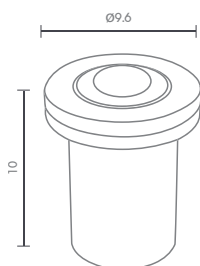

Light-trio

UW-G-1751

MR16 12V 50W
MR16 LED 12V 8W
STAINLESS 304

4,000.-