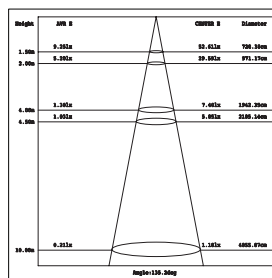

Light-trio

WM-M1712/LED

LED SMD(x32) 220V 9W 3000K
ALUMINIUM + PC + GLASS

2,400.-

Light-trio

WM-M1621/LED

LED SMD(x32) 220V 9W 3000K
ALUMINIUM + PC + GLASS

2,200.-