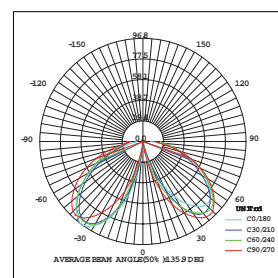

Light-trio

BOL-M1683L/LED-65

LED SMD(x32) 220V 9W 3000K
ALUMINIUM + PC

3,000.-

Light-trio

BOL-M1684L/LED-65

LED SMD(x32) 220V 9W 3000K
ALUMINIUM + PC

3,000.-