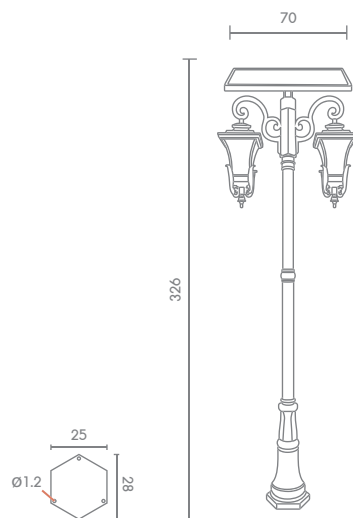

SOLAR-SERIES

Exterior Solar Lighting

NEW

SOLAR-PT0854A30-01

LED LAMP	LED 60PCS 3000K-6000K
SOLAR PANEL	15V 28.5W, MONOCRYSTALLINE
BATTERY TYPE	LITHIUM-ION 11.1V 15.6AH
CHARGING TIME	6-8 HOURS
DISCHARGING TIME	30-36 HOURS
LED	160 LM/W
MATERIAL	ALUMINIUM
WARRANTY	2 YEARS

PRICE 25,000.-