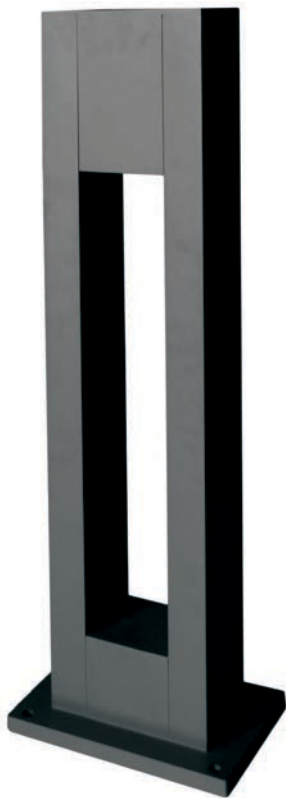

BOL-SERIES

Exterior Bollard lighting

Light-trio

BOL-0290

E27 LED A60 9W
ALUMINIUM

7,000.-