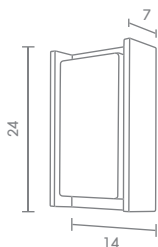

1,500.-

 Light-trio

WM-830

E27 LED 12W

ALUMINIUM + ACRYLIC

1,500.-

WM-SERIES

Exterior Wall Mounted Lighting