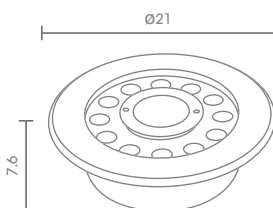

UW

Light-trio

UW-SD817A/24/12

LED 24V 12W
STAINLESS 304
סה"מ 5 m.

6,300.- 6400K/3000K

6,930.- AUTO