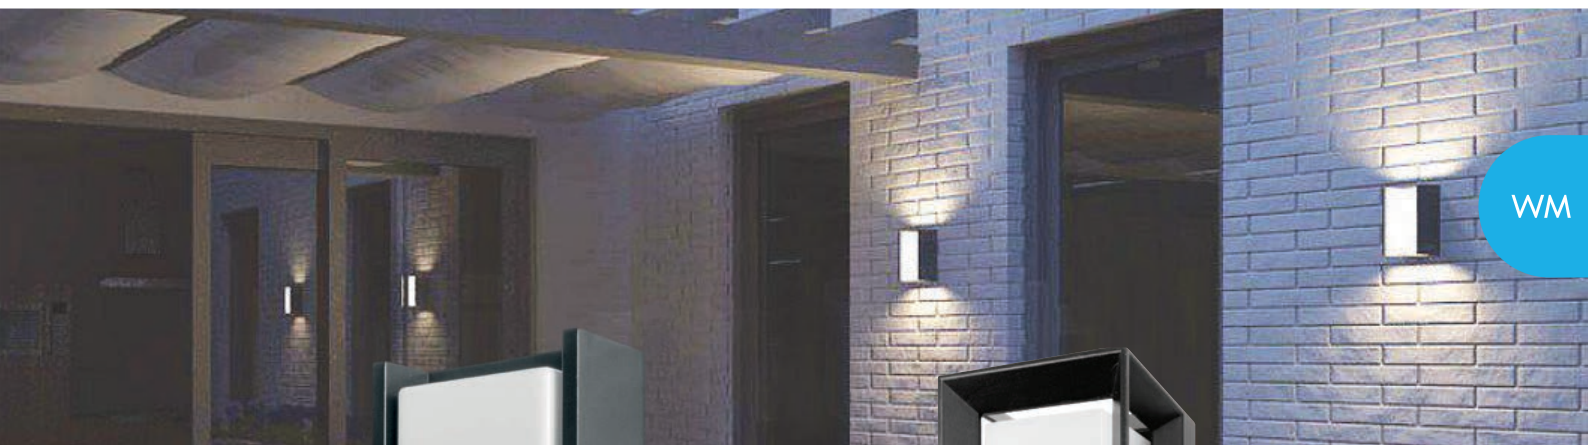

Light-trio

WM-801

E27 LED 12W

ALUMINIUM + ACRYLIC

1,500.-

Light-trio

WM-830

E27 LED 12W

ALUMINIUM + ACRYLIC

1,500.-