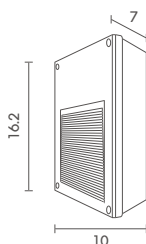

STEP-250

E27 GENIE 11W
E27 LED PLE 7W
ALUMINIUM

1,800.-