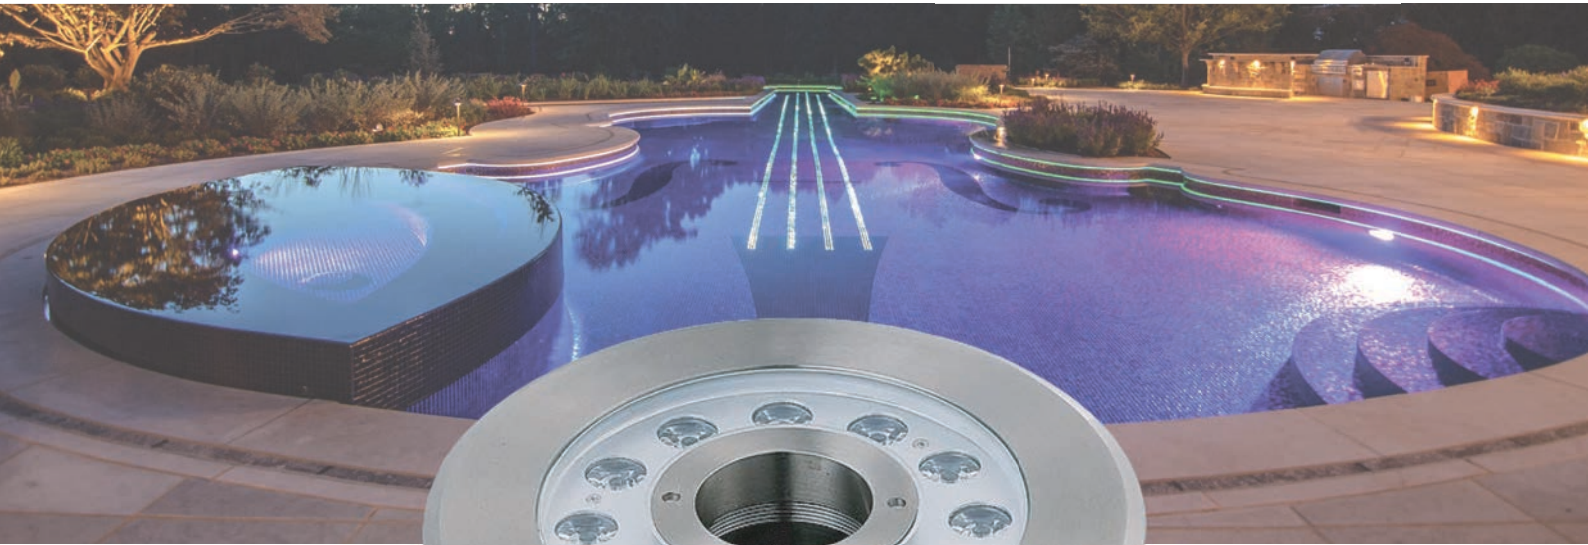

UW-SERIES

Exterior Underwater Lighting