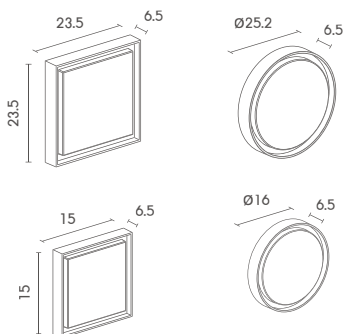

Light-trio

WM-M1254L/LED

LED SMD(x140) 220V 14W 3000K
ALUMINIUM + PC

3,000.-

Light-trio

WM-M1252L/LED

LED SMD(x140) 220V 14W 3000K
ALUMINIUM + PC

2,900.-

Light-trio

WM-M1674L/LED

LED SMD(x80) 220V 9W 3000K
ALUMINIUM + PC

1,800.-

Light-trio

WM-M1672L/LED

LED SMD(x80) 220V 9W 3000K
ALUMINIUM + PC

1,800.-