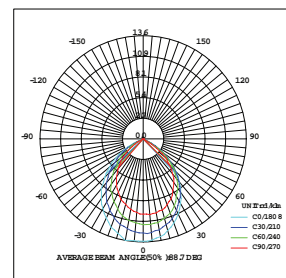

Solar Panel	2 Watt
Voltage / Currency	3.84V, 135mA
Battery	1 x Ni-MH AA 2200mAh
Light Time	18 h

Sensor

Light-trio

SOLAR-BOL-M1911-50

LED SMD(x20) 220V 2W 3000K
ALUMINIUM + PC

3,000

SOLAR LED STREET LIGHT

SOLAR-SERIES