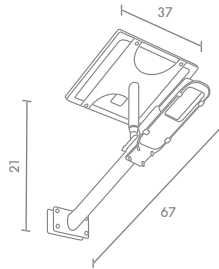

NEW

SOLAR-SERIES

Exterior Solar lighting

SOLAR-WB12

LED LAMP	LED 12W 6000K-6500K
SOLAR PANEL	15V 12W, POLYCRYSTALLINE
BATTERY TYPE	LITHIUM-ION 11.1V 5AH
CHARGING TIME	6-8 HOURS
DISCHARGING TIME	8-12 HOURS
LED	160 LM/W
MATERIAL	ALUMINIUM
INSTALL HEIGHT	3-5 m
WARRANTY	3 YEARS

PRICE 5,500