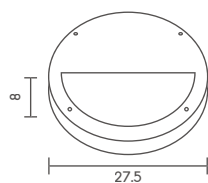

ALUMINIUM + ACRYLIC

1,300.-

 Light-trio

WM-120

E27 LED 24W

ALUMINIUM + ACRYLIC

1,300.-

WM-SERIES