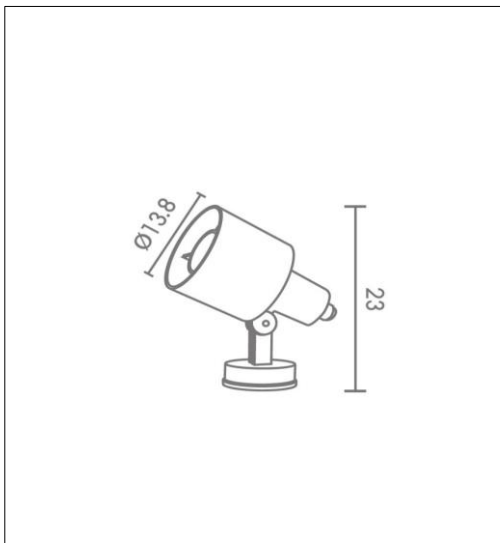

DATE : _____
TYPE : _____
PROJECT : _____
APPROVE BY : _____
SALE : THANASETH 0819289942

PRODUCT IMAGE

PRODUCT NAME : UPLIGHT
BRAND : LIGHTTRIO
ITEM CODE : UP-5903/BK
MATERIAL : ALUMINIUM+CLEAR GLASS
COLOR : BLACK
LAMP TYPE : LED PAR38
HOLDER : E27
WATT : 15W
LUMEN : 1,200lm.
KELVIN : 2,700K
INSTALL HEIGHT : -
DIMMABLE : NO
WARRANTY : 2 YEARS
IP : 65

DIMENSION

REMARK :

Application

Home

Retail

Office

Hotel