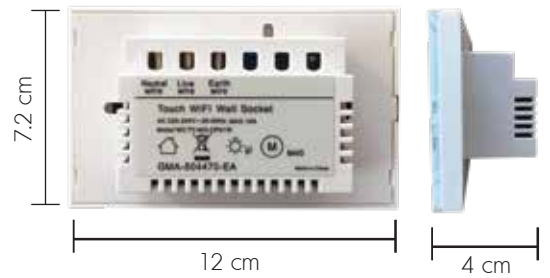

Smart Switch (สวิตช์ระบบสัมผัสอัจฉริยะ)

คุณสมบัติ

- ควบคุมสวิตช์ไฟภายในบ้านแบบระบบสัมผัส
- ติดตั้งง่าย สามารถใช้แทนแผงสวิตช์และฟังก์ชันเดิมได้ทันที (ต้องมีสายนิวตรอน)
- ตัวสินค้าทำจากวัสดุคุณภาพดี (กระจกใรรอยขีดข่วน)

การใช้งาน

- ปุ่มเปิด - ปิดเป็นแบบสัมผัสมีไฟ LED แสดงผล
- สั่งการเปิด - ปิดไฟ ผ่านสมาร์ตโฟน ใช้ได้ทั้ง ios และ Android
- สามารถตั้งวันที่ เวลาในการเปิด - ปิด ได้
- สามารถสั่งงานเสียงผ่านโทรศัพท์มือถือได้ (Siri)
- ควบคุมง่ายผ่าน App HomeHuk
- บอกปริมาณการใช้ไฟฟ้าได้

**ใช้กับกล่องฝังปูนมาตรฐาน ไม่สามารถใช้แบบตั้งได้