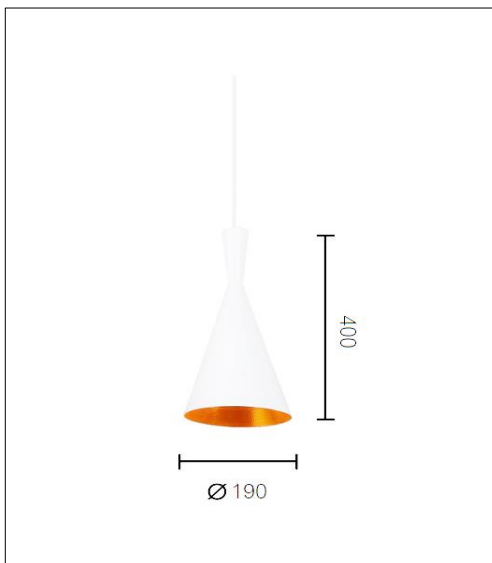

DATE : _____
TYPE : - _____
PROJECT : _____
APPROVE BY: _____
SALE : _____

PRODUCT IMAGE

PRODUCT NAME : DECORATIVE
BRAND : LIGHTTRIO
ITEM CODE : HL-CELTA
MATERIAL : DURABLE ALUMINIUM
COLOR : WHITE
LAMP TYPE : LED
HOLDER : E27
WATT : 4W
LUMEN : 480lm.
DIMENSION : Ø190mm H 400mm.
KELVIN : 2700K
CEILING HIGH : 3M
DIMMABLE : NO
WARRANTY : 2 YEARS
IP : 20

DIMENSION

Application

Home

Retail

Office

Hotel