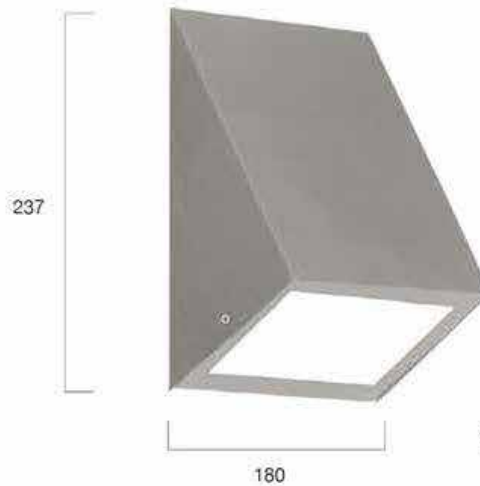

2,450.-

WM-86541-BEVERLY

wall luminaire
stainless steel, stainless steel, silver
satinated glass, white

B 200, H 350, A 135
220-240V, 50-60Hz
bulbs not included

Packaging
L 260, B 275, H 135
spare parts
GL 1079