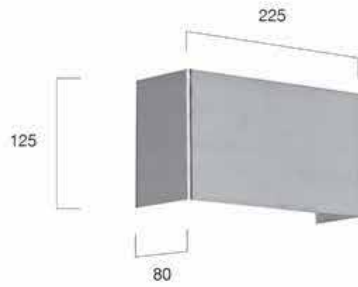

NIKITA

WI-86996-NIKITA

wall luminaire
steel, satin nickel

Packaging
L 244, B 144, H 96
spare parts
GL 1347