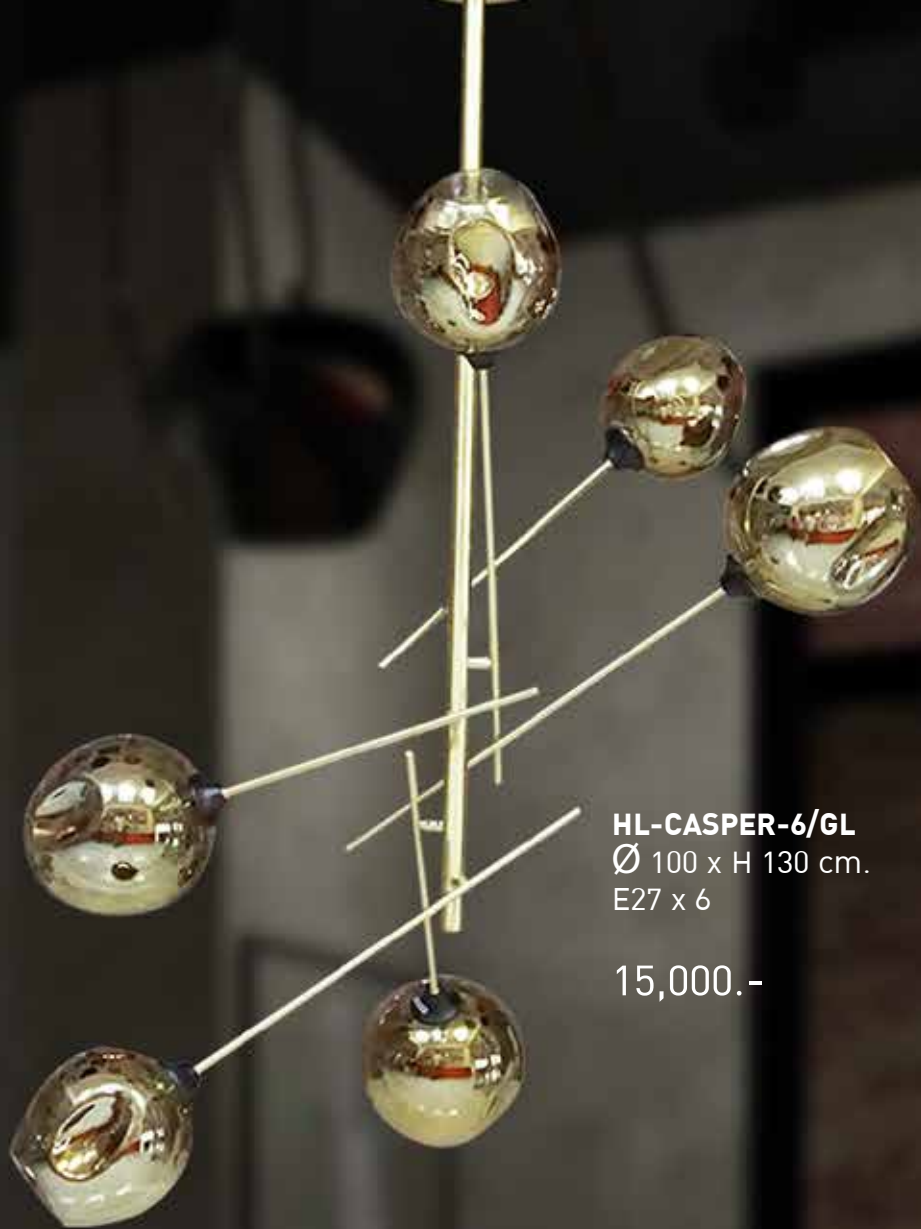

## **ASTERIX**

RETRO LAMPS MADE OF HIGH QUALITY MATERIALS, STRONG AND DURABLE. DO NOT RUST IS YOUR HOME TO LIVE MORE.

**HL-CASPER/6/PG**  
Ø 100 X H 130 cm.  
E27 X 6

15,000.-

## CASPER

RETRO LAMPS MADE OF HIGH QUALITY MATERIALS, STRONG AND DURABLE.  
DO NOT RUST IS YOUR HOME TO LIVE MORE.

**HL-CASPER-6/GL**  
Ø 100 x H 130 cm.  
E27 x 6

15,000.-