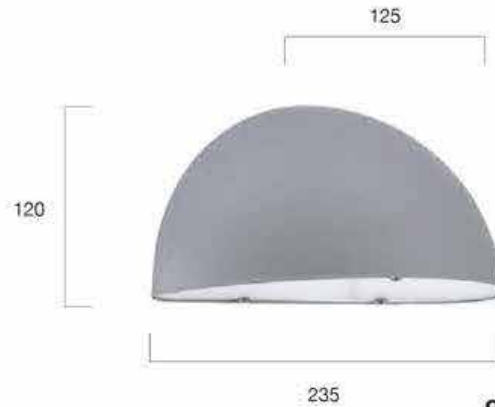

### WM-90866-LEPUS

wall luminaire  
galvanized steel, silver  
plastic, white

L 235, H 120, A 125  
220-240V, 50-60Hz  
bulbs not included

Packaging  
L 247, B 135, H 135

840.-