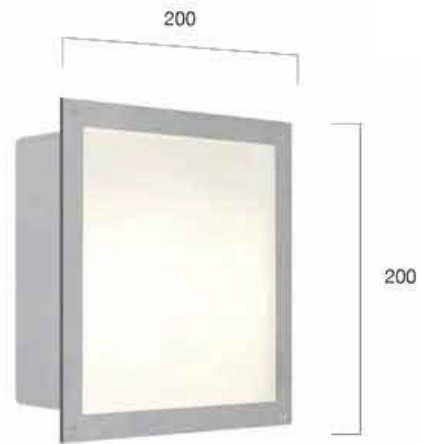

### STEP-88009-ZIMBA

recessed luminaire  
cast aluminium, silver  
satinated glass, white

L 200, B 200, H 5  
220-240V, 50-60Hz  
bulbs not included

Packaging  
L 208, B 208, H 98  
spare parts  
GL 1606