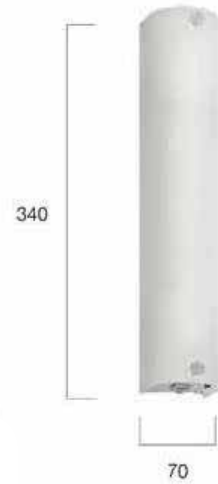

WI-85338-MONO

wall luminaire
steel, chrome
satinated glass, white

L 340, B 70, A 65
220-240V, 50-60Hz
bulbs not included

Packaging
L 367, B 95, H 84
spare parts
GL 864

9 002759 853389

1,000.-

GLENN

STEP-87026-GLENN

recessed luminaire
cast metal, silver

L 90, B 90, H 4
12V
bulbs included

Packaging
L 115, B 130, H 115
spare parts
ET 0461

9 002759 870263