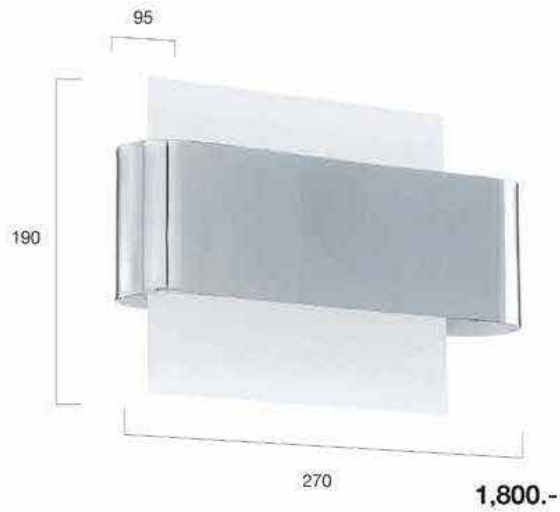

SANIA + BIA

WI-91342-SANIA

wall luminaire
steel, chrome, shiny white

L 270, H 190, A 95
220-240V, 50-60Hz
bulbs included

Packaging
L 295, B 225, H 120