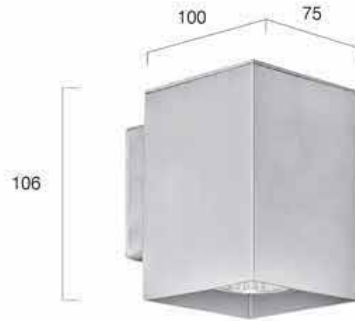

MADRAS

WI-87018-MADRAS

wall luminaire
aluminium, aluminium

L 75, H 106, A 100
220-240V, 50-60Hz
bulbs included

Packaging
L 121, B 120, H 95