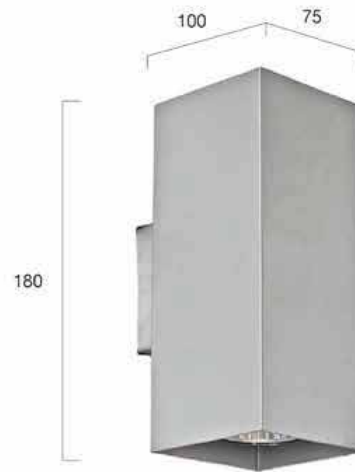

## WI-87019-MADRAS

wall luminaire  
aluminium, aluminium

L 75, H 180, A 100  
220-240V, 50-60Hz  
bulbs included

Packaging  
L 193, B 119, H 94

1,200.-

1,500.-

All Dimensions in mm.