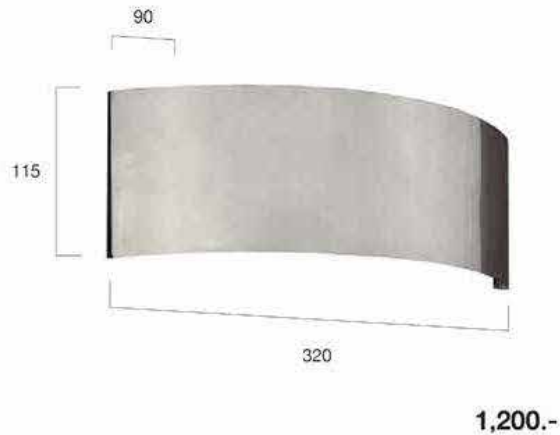

WI-87523-BIA

wall luminaire
steel, satin nickel

L 320, H 115, A 90
220-240V, 50-60Hz
bulbs included

Packaging
L 344, B 121, H 95
spare parts
GL 1347