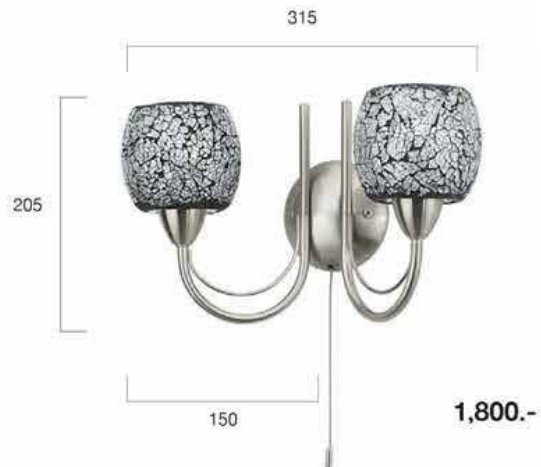

ZEPTO + FARGO

WI-89816-ZEPTO

wall luminaire
steel, satin nickel
mosaic glass, black, white

Packaging
L 235, B 283, H 163
spare parts
GL 2189