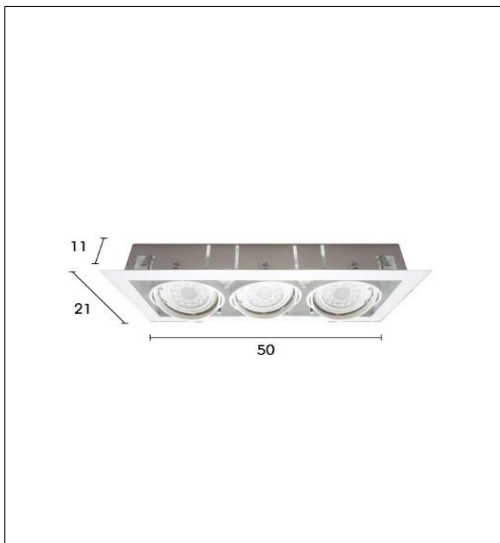

DATE : _____
TYPE : _____
PROJECT : _____
APPROVE BY: _____
SALE : THANASETH 0819289942

PRODUCT IMAGE

PRODUCT NAME : RECESSED DOWNLIGHT
BRAND : LIGHTTRIO
ITEM CODE : DH-553/SYL
MATERIAL : DIE-CAST ALUMINIUM
COLOR : WHITE
LAMP TYPE : LED
HOLDER : QR111
WATT : 3x12W
LUMEN : 3x1,200lm.
KELVIN : 2,700K
CEILING HIGH : 3-4m.
DIMMABLE : YES
WARRANTY : 2 YEARS
IP : 20

DIMENSION

Application

Home

Retail

Office

Hotel