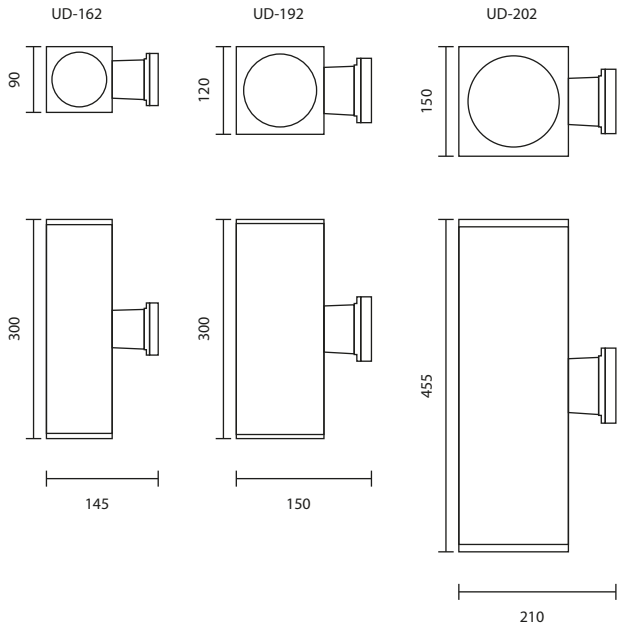

UD-SERIES

Wall Up-Down Light

THE WALL DOWN LIGHT VERSION OFFERS A USER A PERSONALIZED APPLICATION; EX. USING ONE LIGHTING TYPE UPWARD AND ANOTHER TYPE DOWNWARD. THEY ARE PROTECTED FROM INGRESS OF DUST AND WATER THUS CAN BE USED IN BOTH EXTERIOR AND INTERIOR ENVIRONMENT. UD-SERIES CAN SLOVE MANY LIGHTING TASKS IN MODERN ARCHITECTURAL SURROUNDS. THEY ARE WIDELY USED TO ILLUMINATE COLUMNS AND FACADES. THE BODY COMPONENTS ARE MADE OF EXTRUDED ALUMINIUM AND DIE-CAST ALUMINIUM WHICH MAKE THEM HIGH CORROSION RESISTANCE TI THE EXTREME ENVIROMENT.

UD-162/BK
E27 LED A60 9W x2
1,100.-