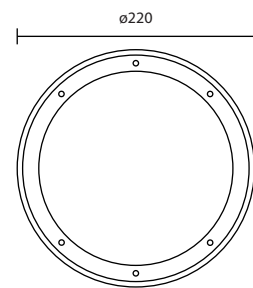

IN-SERIES

Inground Lights

METAL HALIDE G12, DIE-CAST ALUMINIUM,
TEMPERED GLASS
IP67