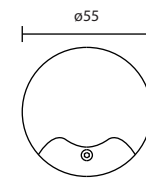

LED 12V (USE TRANSFORMER 12V AC), DIE-CAST ALUMINIUM,
GLASS DIFFUSER, ALUMINIUM RECESSED BOX

IP67

IN-013705