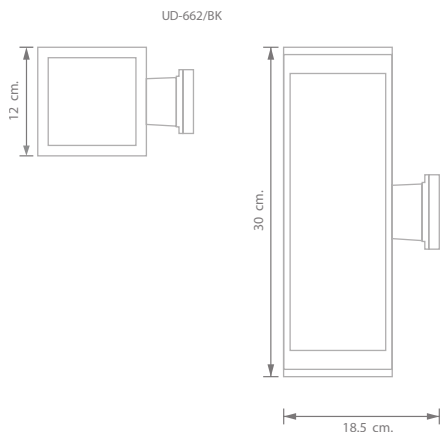

LED 5W 3000K
Aluminium

2,700.-

UD-662/BK
E27 GENIE 18WX2
Aluminium Acrylic

1,200.-

UD-Series
Exterior Wall Up-Down lights

Up and Down Lights are a great way of creating atmosphere in the home. Although simply designed, they wash the wall with a decorative two-way pattern of light for a cosy, welcoming effect. You can use these lights to enliven bare walls. They're also effective when placed either side of room features such as doorways, windows, or pictures. We sell many leading brands of up and down wall light