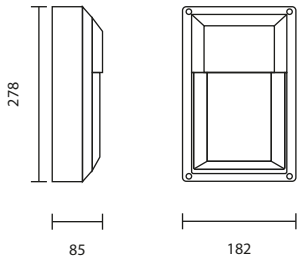

WM-460

WM-460/BK
E27 GENIE 18W
1,600.-

WM-SERIES

Wall-Mounted Luminaires

SYMMETRICAL LIGHT DISTRIBUTION FOR MANY APPLICATIONS INCLUDING GARDEN AND PARK LIGHTING OR FOR LIGHTING WALL AND CEILINGS OF FACADES AND ENTRANCES