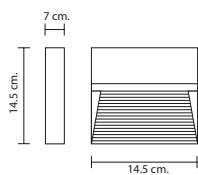

WM-0300/LED/BK

LED SMD 3W 3000K
Aluminium

1,600.-