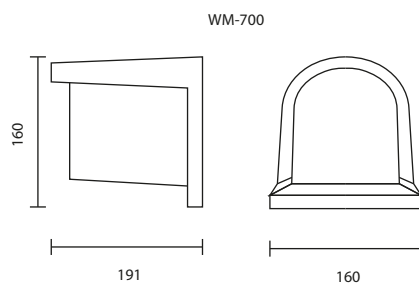

WM-710/BK
E27 GENIE 11W
1,340.-