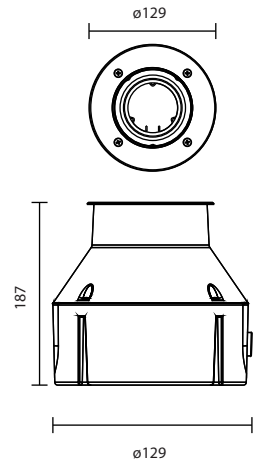

IN-1116
MR16 LED 220V 5.5W
MR16 LED 12V 5W
1,300.-

IN-1516
(ปรับองศาได้)
MR16 12V 50W
MR16 LED 220V 5.5W
MR16 LED 12V 5W
1,800.-

IN-1616 (TRIM, STAINLESS316)

MR16 LED 220V 5.5W
 MR16 LED 12V 5W
 3,620.-

IN-1716 (TRIM, STAINLESS316)