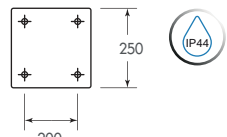

>HIGH QUALITY ALUMINIUM BODY/STEEL POLE
>POWDER COAT
>GLASS DIFFUSER