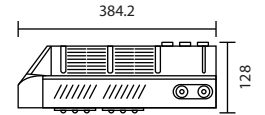

8,400-8,800 LM
 POWER CONSUMPTION 80W ±5%
 9,380.- (ໂຄຸ້ມໂອຮໂນ-1.5)

 
3200K 6000K

LED-WB-GKMW120D/OH LED-WB-GKMW120W/OH

12,600-13,200 LM
 POWER CONSUMPTION 120W ±5%
 12,150.- (ໂຄຸ້ມໂອຮໂນ-1.5)

 
3200K 6000K