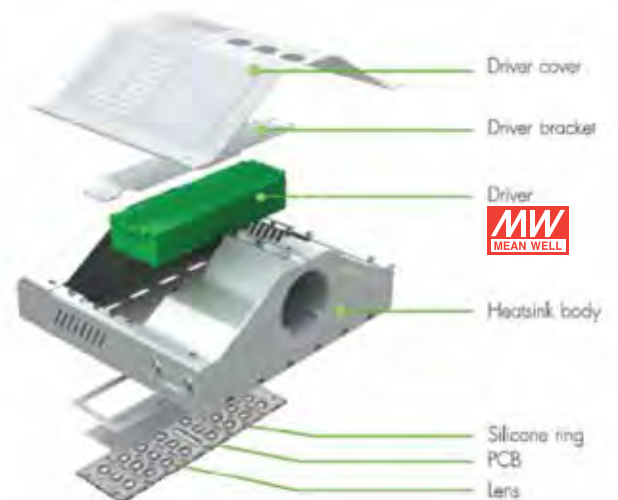

DRIVER 

Configured with a multitude of lens

Water Proof

With the silicone ring, the waterproof can be rose to IP67, totally prevent the dust and water from rianstorm

Configurable Pccooler street lamp adapter
 (not include set)