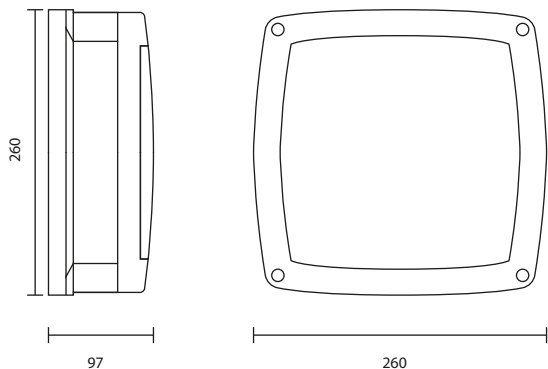

WM-700/BK
E27 GENIE 11W
1,340.-

WM-SERIES

Wall-Mounted Luminaires

SYMMETRICAL LIGHT DISTRIBUTION FOR MANY APPLICATIONS INCLUDING GARDEN AND PARK LIGHTING OR FOR LIGHTING WALL AND CEILINGS OF FACADES AND ENTRANCES. ALUMINIUM BODY, POWDER COATING, ACRYLIC DIFFUSER