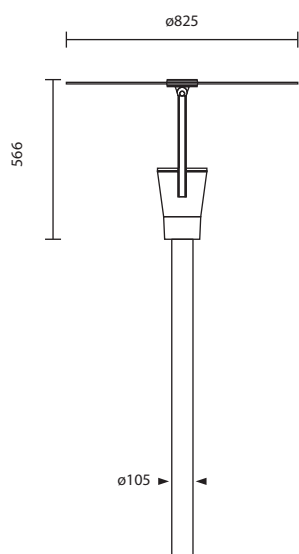

PT-SERIES

METAL HALIDE G12 70-150W 220V AC.

OUTDOOR ELECTROSTATIC POWDER COATING

DIE-CAST ALUMINIUM HOUSING

(AVAILABLE IN MATT BLACK, GREY & WHITE)

TEMPERED GLASS

IP65

PT-30112

G12 CDM-T 70,150W

LED 55W

POLE : 2-6 METER ใช้ เสา PT-01 (10)

ราคาเฉพาะตัว

15,200 (MH70W)

15,300 (MH150W)

25,296 (LED 75W)