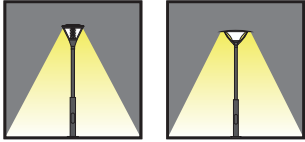

PT-SERIES

DIE-CAST ALUMINIUM HOUSING. POWDER COATING
POLYCARBONATE DIFFUSER.
IP54

PT-812
E27 TORNADO 45W
E27 LED 40W
Pole : 2-4 m ឆ្នែតា PT-02 (7)
10,000.- (លេរោះតែរ)