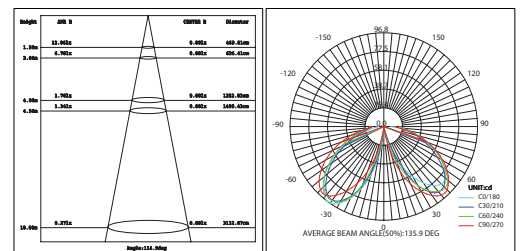

Model	LED Watt	Luminous Flux	Beam Angle	CRI	Safety type
UD-M1683L/LED	32xSMD / 9W	376 lm (3000K)	115°	≥82	IP65
BOL-M1683L/LED-65	32xSMD / 9W	376 lm (3000K)	115°	≥82	IP65