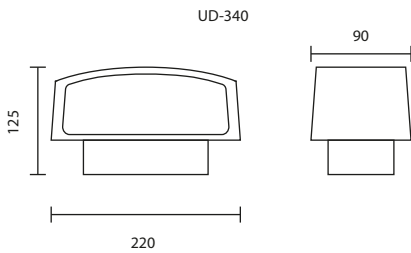

UD-SERIES

Wall Up-Down Light

THE WALL DOWN LIGHT VERSION OFFERS A USER A PERSONALIZED APPLICATION; EX. USING ONE LIGHTING TYPE UPWARD AND ANOTHER TYPE DOWNWARD. THEY ARE PROTECTED FROM INGRESS OF DUST AND WATER THUS CAN BE USED IN BOTH EXTERIOR AND INTERIOR ENVIRONMENT. UD-SERIES CAN SLOVE MANY LIGHTING TASKS IN MODERN ARCHITECTURAL SURROUNDS. THEY ARE WIDELY USED TO ILLUMINATE COLUMNS AND FACADES. THE BODY COMPONENTS ARE MADE OF EXTRUDED ALUMINIUM AND DIE-CAST ALUMINIUM WHICH MAKE THEM HIGH CORROSION RESISTANCE TI THE EXTREME ENVIROMENT.

UD-340/BK
E27 GENIE 11W
1,100.-

UD-350/BK
E27 GENIE 11W
1,100.-