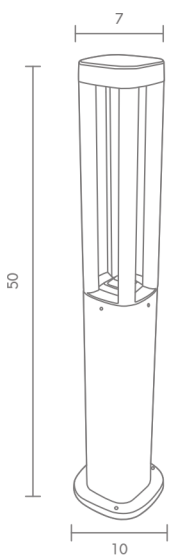

BOL-14402/LED/BK
LED 220V 7W 3000K
Aluminium

3,000.-

BOL-SERIES Exterior Bollard Lighting

Pole is the bollard with symmetrical light distribution. These luminaires are equipped prismatic PC lens producing a uniform wide beam light the body housing is made form extuded aluminium for corrosion resistant. They are designed to illuminate the pathway, walkway and garden where general lighting is needed.