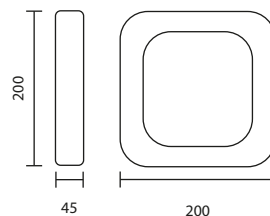

SYMMETRICAL LIGHT DISTRIBUTION FOR MANY APPLICATIONS INCLUDING GARDEN AND PARK LIGHTING OR FOR LIGHTING WALL AND CEILING OF FACADES AND ENTRANCES.

WM-SERIES

Wall mounted Luminaires

WM-830/BK

E27 LED 12W
Aluminium/Acrylic