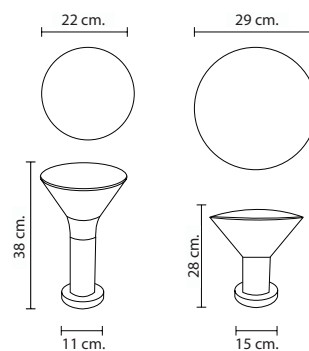

BOR-0357/BK

E27 A70 LED 12 W
Aluminium/Glass

2,050.-