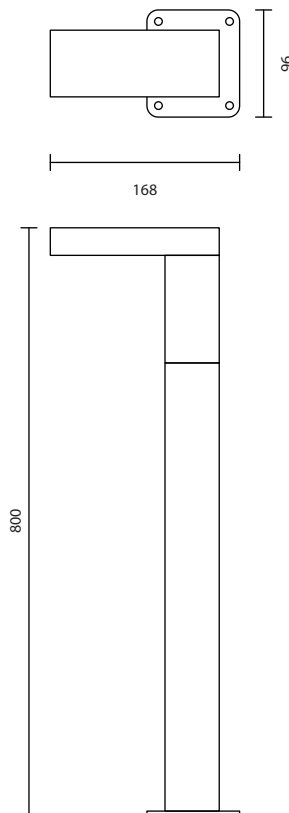

BOL-SERIES

Bollard

BOL-18800/LED/BK
LED 1x6W 3000K
4,400.-