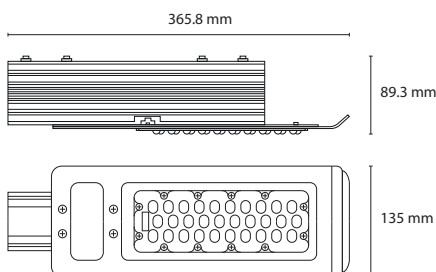

LED STREETLIGHT FOR SOLAR

Specifications

Chip : Philips-Lumileds 3030
Power input: DC 12v
Power Consumption: 40w
Beam Angle: 75° x 140°
Luminous Flux: >3500lm
Operating Temperature: -20 ~ 50 Degree Celcius

SOLAR-WB-RIO25D/12DC