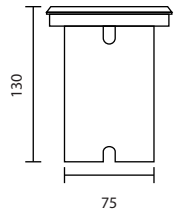

IN-1116
MR16 LED 220V 5.5W
MR16 LED 12V 5W
1,300.-