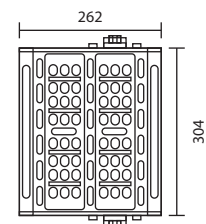

LED FLOODLIGHT-SERIES

ALUMINIUM BODY, WORKING VOLTAGE AC 100-277V,
CHIP TYPE PHILIPS LUMILEDS 3030, LUMEN PER WATT 105-110 LM/WATT,
BEAM ANGLE 75 x 140 DEG, LIFE TIME 50,000 Hrs, IP65

Large angle adjustment

Configured with a multitude of lens

Protection rate : IP67

LED-FLO-GK80D/OH

PHILIPS LUMILEDS 3030
8,400-8,800 LM
POWER CONSUMPTION 80W ±5%
8.100.-

3200K 6000K