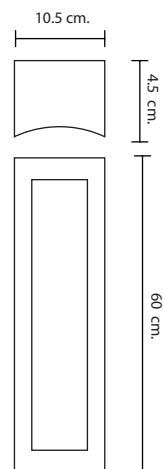

BOL-SERIES

Bollard

BOL-1473/LED/BK-H60

LED Cree 5W 3000K
Aluminium

4,400.-