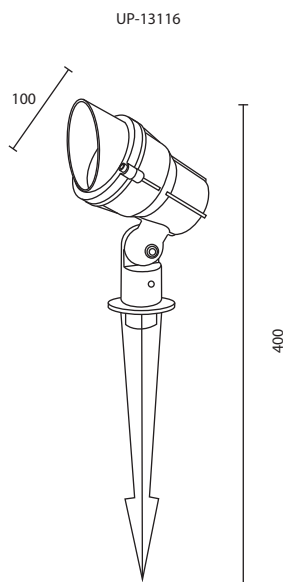

UP-SERIES

Up Light

Our range of outdoor up lights offers a comprehensive series of solutions that create effective lighting scenarios for illuminating both architecture and green areas. These include a wide range of light effects, from highly concentrated beams that highlight architectural features to wall washer effects for even facade lighting. Numerous optic and photometric accessories are also available, and the luminaires guarantee extreme reliability and a high level of resistance to both weather and vandalism.