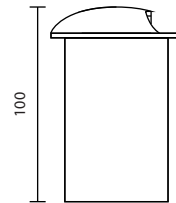

IN-013705
LED 12V 3W 3000K (CREE)
1,400.-