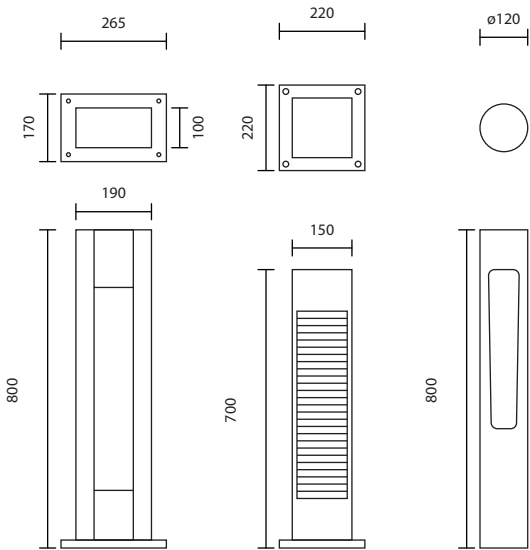

BOL-SERIES

Bollard

POLE IS THE BOLLARD WITH SYMMETRIAL LIGHT DISTRIBUTION. THESE LUMINAIRES ARE EQUIPPED PRISMATIC PC LENS PRODUCING A UNIFORM WIDE BEAM LIGHT. THE BODY HOUSING IS MADE FROM EXTRUDED ALUMINIUM FOR CORROSION RESISTANT. THEY ARE DESIGNED TO ILLUMINATE THE PATHWAY, WALKWAY AND GARDEN WHERE GENERAL LIGHTING IS NEEDED. POWDER COATED DIE-CAST ALUMINIUM (AVAILABLE IN BLACK, GREY) IP54

BOL-0290

E27 LED A60 9W
7,000.-

BOL-0292

G9 LED 220V 2.5Wx2
7,000.-

BOL-0300

GU10 LED 220V 5W
4,000.-