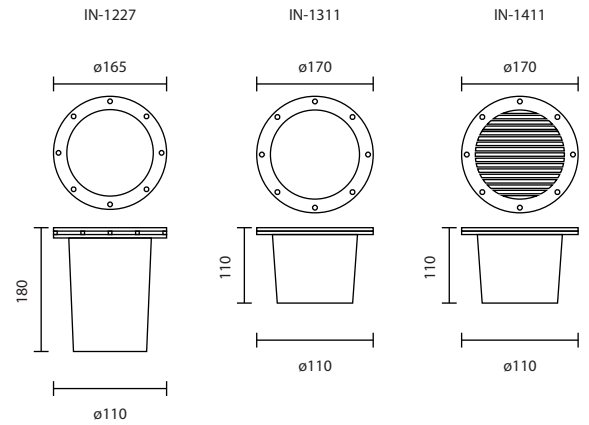

IN-1311/ADJ
QR111 12V 50W
QR111 LED 12V 15W
1,200.-
(SEPERATE TRANSFORMER)