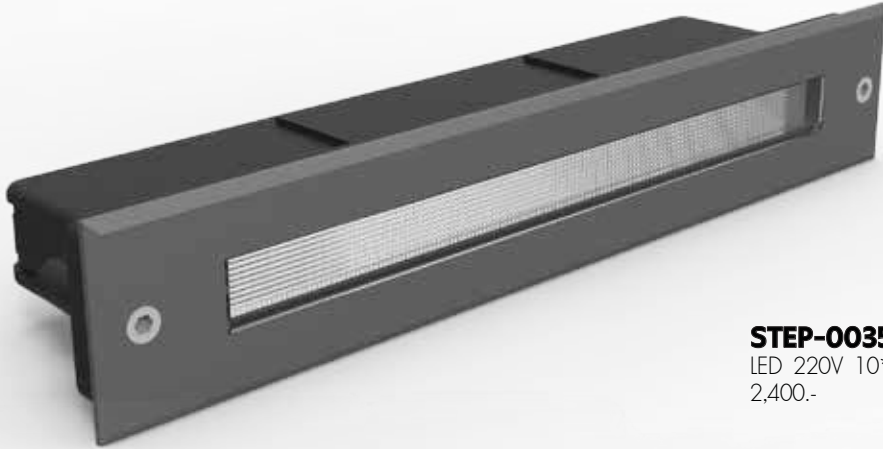

STEP-SERIES

Steplight

LED 220V (INCLUDED DRIVER) 5W
DIE-CAST ALUMINIUM, ABS RECESS BOX
IP67

STEP-003508
LED 220V 10*0.5W
2,400.-