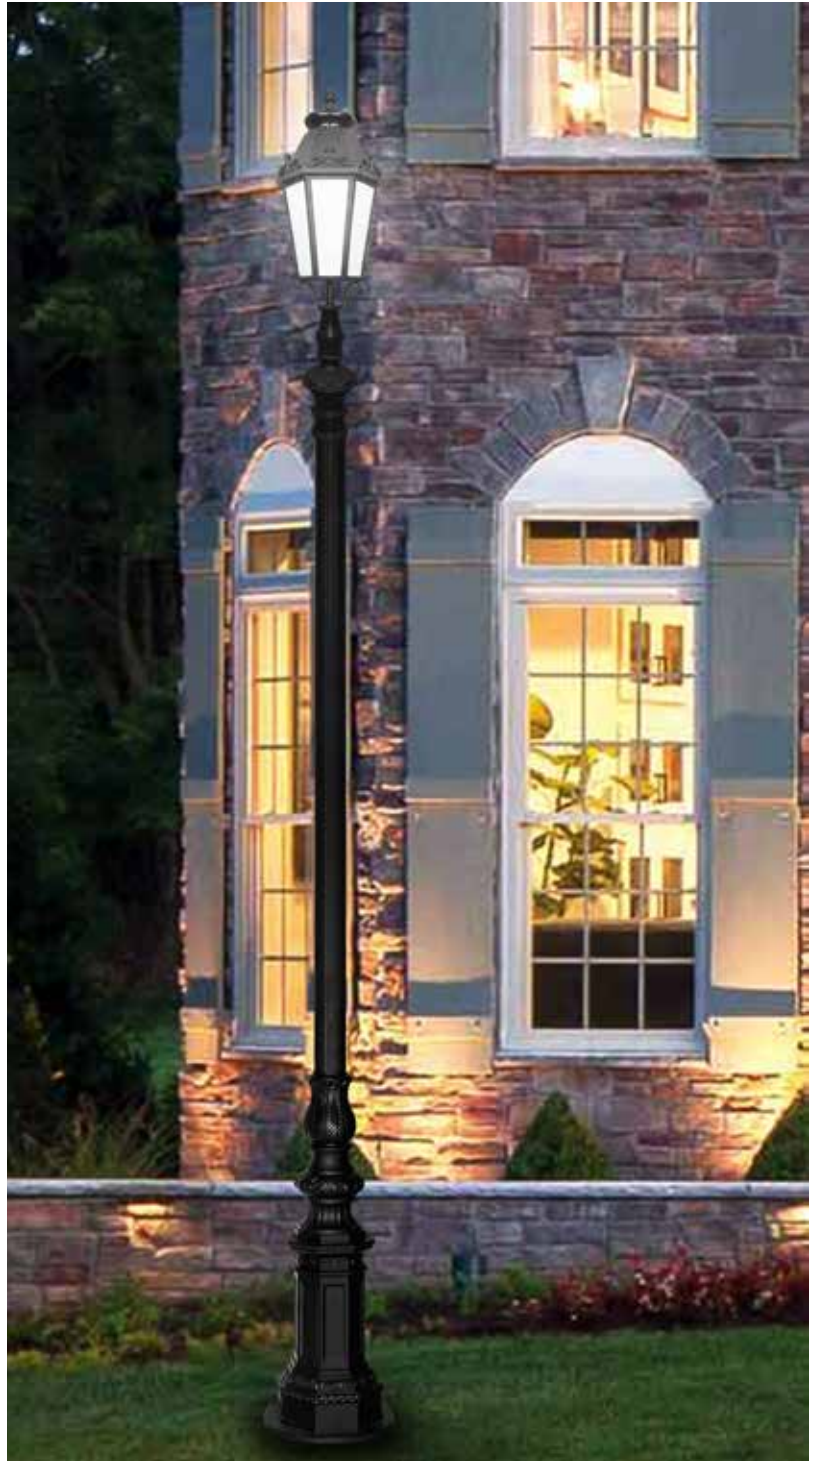

PT-RHS15701-3.9

E27 X 1

Aluminium Housing
Acrylic Diffuser

32,000.-