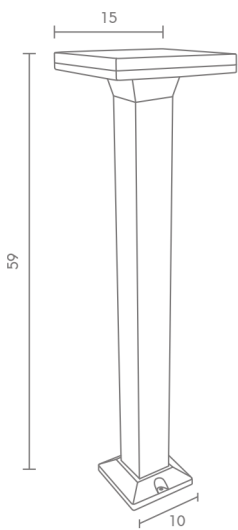

3,600.-

BOL-0414/LED/BK-H60
LED 220V 12W 3000K
Aluminium
3,000.-

BOL-0415/LED/BK-H60
LED 220V 12W 3000K
Aluminium
3,000.-

BOL-0414

BOL-0415

BOL-SERIES Exterior Bollard Lighting

Pole is the bollard with symmetrical light distribution. These luminaires are equipped with prismatic PC lens producing a uniform wide beam light. The body housing is made from extruded aluminium for corrosion resistance. They are designed to illuminate the pathway, walkway, and garden where general lighting is needed.