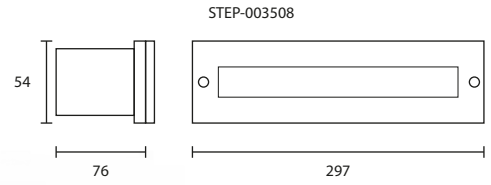

STEP-013508
 LED 220V 10*0.5W
 2,400.-

STEP-023508
 LED 220V 10*0.5W
 2,400.-

(**รุ่นนี้พิเศษสูงเพียง 5.4 ซม.
 สามารถ ผังบนบันไดที่ขรุขระได้**)

STEP-SERIES

Steplight

STEPLIGHT IS GOOD FOR INSTALLING IN THE OUTSIDE AREAS LIKE GARDENS,STAIRS,WALKWAYS. THEY ARE IN SLANTED LOUVER COVER AND UNSHIELD COVER.THE UNSHIELD COVER CAN BE INSTALLED VERTICALLY. THESE LUMINAIRES HAVE A MINIMAL DESIGN SO YOU CAN FIT THEM IN ANY ARCHITECTURAL ENVIRONMENT WITHOUT DAMAGING IT.