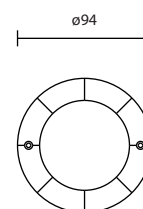

UW-SERIES

Underwater Lights

UW-16116

MR16 12V 50W
MR16 LED 12V 5W
6,380.-
(CABLE 3M)

ปลอดสาร 100%

RECESS WALL TYPES

STAINLESS STEEL 316(UW-16116)

STAINLESS STEEL 304(UW-G-1751)

HALOGEN MR16 (LOW VOLT)

IP 68

UW-G-1751

MR16 12V 50W
MR16 LED 12V 5W
4,000.-

UW-16116

UW-G-1751