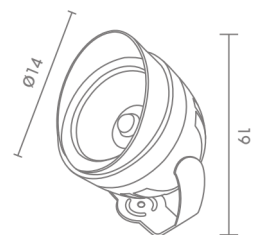

Specification Scale

UP-3713/BK

LED 1X3W 3000K 220V
Aluminium

1,400.-

UP-0325/GU10/BK
 GU10
 Aluminium/Glass
800.-

UP-0319/LED20/BK
 LED 220V 20W 3000K
 Aluminium
3,000.-

UP-SERIES
 Exterior Uplights

Up and Down lights are a great way of creating atmosphere in the home. Although simply designed, they wash the wall with a decorative two-way pattern of light for a cosy, welcoming effect. You can use these lights to enliven bare walls. They're also effective when placed either side of room features such as doorways, windows, or pictures. We sell many leading brands of up and down wall light