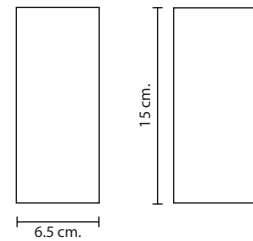

UD-0545/LED/BK

LED 2X5W 3000K
Aluminium

2,800.-