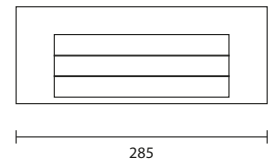

UD-SERIES

Wall Up-Down Light

THE WALL DOWN LIGHT VERSION OFFERS A USER A PERSONALIZED APPLICATION; EX. USING ONE LIGHTING TYPE UPWARD AND ANOTHER TYPE DOWNWARD. THEY ARE PROTECTED FROM INGRESS OF DUST AND WATER THUS CAN BE USED IN BOTH EXTERIOR AND INTERIOR ENVIRONMENT. UD-SERIES CAN SLOVE MANY LIGHTING TASKS IN MODERN ARCHITECTURAL SURROUNDS. THEY ARE WIDELY USED TO ILLUMINATE COLUMNS AND FACADES. THE BODY COMPONENTS ARE MADE OF EXTRUDED ALUMINIUM AND DIE-CAST ALUMINIUM WHICH MAKE THEM HIGH CORROSION RESISTANCE TI THE EXTREME ENVIROMENT.

UD-280

UD-400