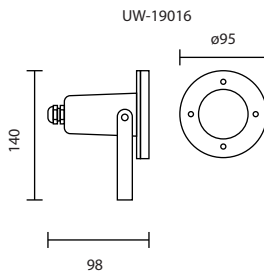

UW-SERIES

Underwater Lights

STAINLESS STEEL 304(UW-14016)

STAINLESS STEEL 316(UW-19016)

ALUMINIUM (UW-011)

HALOGEN MR16 (LOW VOLT)

IP 68

UW-14016
MR16 12V 50W
MR16 LED 12V 5W
900.-