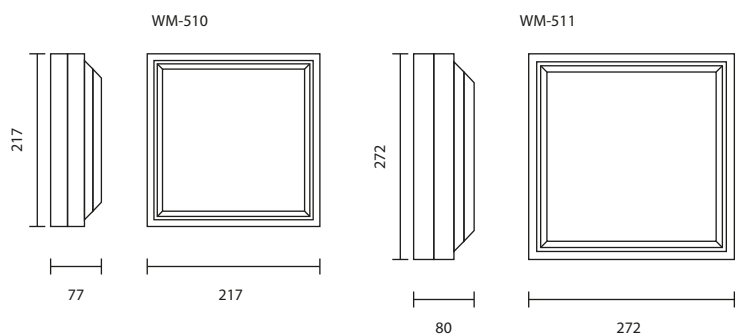

WM-SERIES

Wall-Mounted Luminaires

SYMMETRICAL LIGHT DISTRIBUTION FOR MANY APPLICATIONS INCLUDING GARDEN AND PARK LIGHTING OR FOR LIGHTING WALL AND CEILINGS OF FACADES AND ENTRANCES