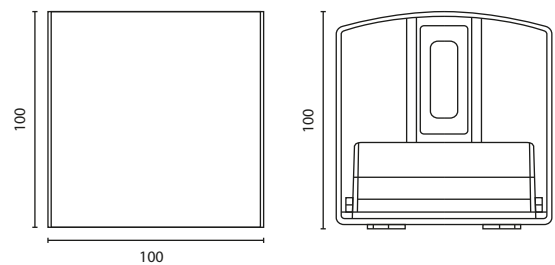

UD-3059/LED6W/BK (ปรับองศาได้)

LED 220V 2x3W 3000K
2,150.-

UD-SERIES

Wall Up-Down Light

THE WALL DOWN LIGHT VERSION OFFERS A USER A PERSONALIZED APPLICATION; EX. USING ONE LIGHTING TYPE UPWARD AND ANOTHER TYPE DOWNWARD. THEY ARE PROTECTED FROM INGRESS OF DUST AND WATER THUS CAN BE USED IN BOTH EXTERIOR AND INTERIOR ENVIRONMENT. UD-SERIES CAN SOLVE MANY LIGHTING TASKS IN MODERN ARCHITECTURAL SURROUNDS. THEY ARE WIDELY USED TO ILLUMINATE COLUMNS AND FACADES. THE BODY COMPONENTS ARE MADE OF EXTRUDED ALUMINIUM AND DIE-CAST ALUMINIUM WHICH MAKE THEM HIGH CORROSION RESISTANCE TO THE EXTREME ENVIRONMENT.