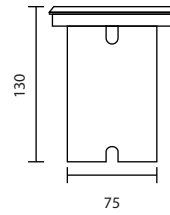

IN-1116
MR16 LED 220V 5.5W
MR16 LED 12V 5W
1,300.-