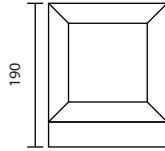

IP 54

BOR-24402/BK
LED 220V 5W 3000K
2,000.-

BOR-120/BK
E27 TORNADO 24W
2,200.-

BOR-130

BOR-130S

BOR-SERIES

BOR

ALUMINIUM BODY POWDER COATED (BLACK, DARK GREY)