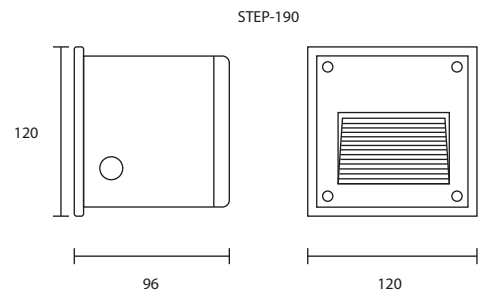

STEP-190/BK
G9 LED 220V 2.5W
1,440.-

STEP-200/BK
 E27 GENIE 11W
 E27 LED PLE 7W
 700.-

STEP-210/BK
 E27 GENIE 11W
 E27 LED PLE 7W
 700.-

STEP-SERIES

Steplight

STEPLIGHT IS GOOD FOR INSTALLING IN THE OUTSIDE AREAS LIKE GARDENS,STAIRS,WALKWAYS. THEY ARE IN SLANTED LOUVER COVER AND UNSHIELD COVER.THE UNSHIELD COVER CAN BE INSTALLED VERTICALLY. THESE LUMINARES HAVE A MINIMAL DESIGN SO YOU CAN FIT THEM IN ANY ARCHITECTURAL ENVIRONMENT WITHOUT DAMAGING IT.