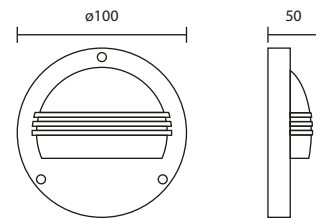

STEP-SERIES

Steplight

STEPLIGHT IS GOOD FOR INSTALLING IN THE OUTSIDE AREAS LIKE GARDENS,STAIRS,WALKWAYS. THEY ARE IN SLANTED LOUVER COVER AND UNSHIELD COVER.THE UNSHIELD COVER CAN BE INSTALLED VERTICALLY. THESE LUMINAIRES HAVE A MINIMAL DESIGN SO YOU CAN FIT THEM IN ANY ARCHITECTURAL ENVIRONMENT WITHOUT DAMAGING IT.

STEP-1202