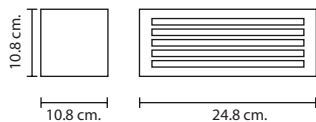

WM-0716/BK

E27X1 LED 12W
Aluminium/Acrylic

1,400.-