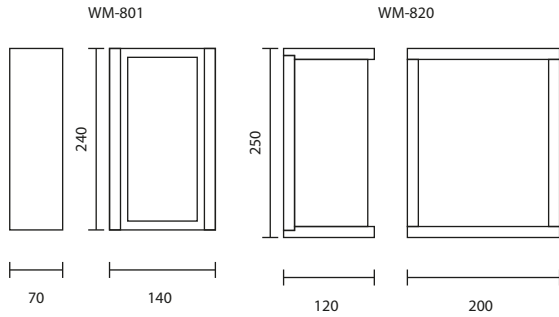

WM-SERIES

Wall-Mounted Luminaires

SYMMETRICAL LIGHT DISTRIBUTION FOR MANY APPLICATIONS INCLUDING GARDEN AND PARK LIGHTING OR FOR LIGHTING WALL AND CEILINGS OF FACADES AND ENTRANCES.

WM-801/BK
E27 GENIE 18W
1,580.-