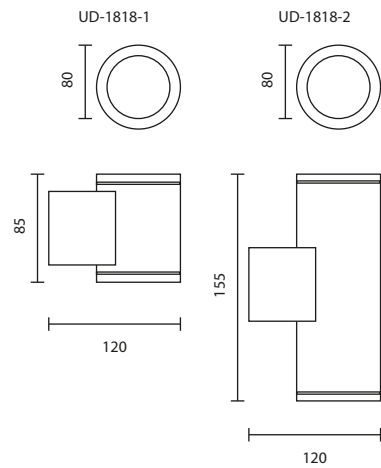

UD-SERIES

Wall Up-Down Light

THE WALL DOWN LIGHT VERSION OFFERS A USER A PERSONALIZED APPLICATION; EX. USING ONE LIGHTING TYPE UPWARD AND ANOTHER TYPE DOWNWARD. THEY ARE PROTECTED FROM INGRESS OF DUST AND WATER THUS CAN BE USED IN BOTH EXTERIOR AND INTERIOR ENVIRONMENT. UD-SERIES CAN SLOVE MANY LIGHTING TASKS IN MODERN ARCHITECTURAL SURROUNDS. THEY ARE WIDELY USED TO ILLUMINATE COLUMNS AND FACADES. THE BODY COMPONENTS ARE MADE OF EXTRUDED ALUMINIUM AND DIE-CAST ALUMINIUM WHICH MAKE THEM HIGH CORROSION RESISTANCE TI THE EXTREME ENVIROMENT.

UD-1818-1/BK
GU10 LED 220V 5W
1,000.-

UD-1818-2/BK
GU10 LED 220V 5W x2
1,300.-