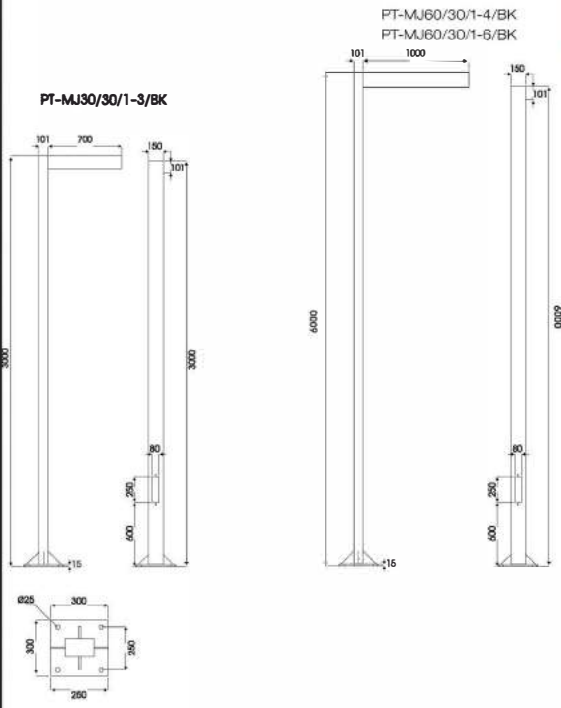

PT-MJ30/30/1-3/BK
LED 30W 3000K (PHILIPS)
STEEL

24,000.-

PT-MJ60/30/1-4/BK
LED 60W 3000K (PHILIPS)
STEEL

33,000.-

PT-MJ60/30/1-6/BK
LED 60W 3000K
STEEL

36,000.-