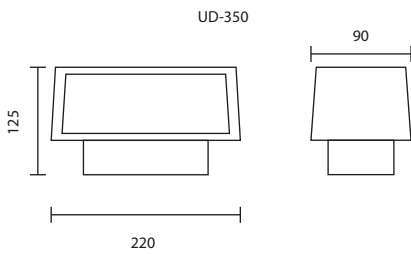

UD-SERIES

Wall Up-Down Light

THE WALL DOWN LIGHT VERSION OFFERS A USER A PERSONALIZED APPLICATION; EX. USING ONE LIGHTING TYPE UPWARD AND ANOTHER TYPE DOWNWARD. THEY ARE PROTECTED FROM INGRESS OF DUST AND WATER THUS CAN BE USED IN BOTH EXTERIOR AND INTERIOR ENVIRONMENT. UD-SERIES CAN SLOVE MANY LIGHTING TASKS IN MODERN ARCHITECTURAL SURROUNDS. THEY ARE WIDELY USED TO ILLUMINATE COLUMNS AND FACADES. THE BODY COMPONENTS ARE MADE OF EXTRUDED ALUMINIUM AND DIE-CAST ALUMINIUM WHICH MAKE THEM HIGH CORROSION RESISTANCE TI THE EXTREME ENVIROMENT.

UD-340/BK
E27 GENIE 11W
1,100.-

UD-350/BK
E27 GENIE 11W
1,100.-