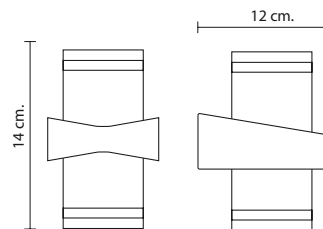

UD-SERIES

Wall Down Light

UD-0694/LED/BK

LED 5W 3000K
Aluminium

1,700.-

UD-0669/LED/BK

LED 2X5W 3000K
Aluminium

2,100.-