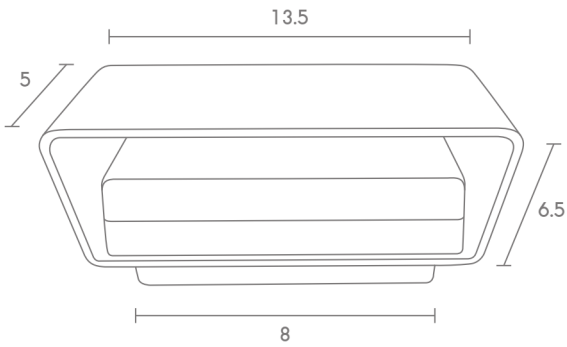

UD-101-65/BK

GU10 LED 5W
Aluminium

900.-

UD-Series

Exterior WallDown lights

Up and Down Lights are a great way of creating atmosphere in the home. Although simply designed, they wash the wall with a decorative two-way pattern of light for a cosy, welcoming effect. You can use these lights to enliven bare walls. They're also effective when placed either side of room features such as doorways, windows, or pictures. We sell many leading brands of up and down wall light