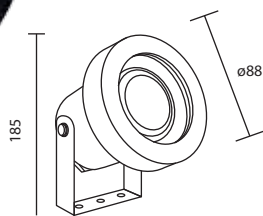

UP-5905/GU10/BK

GU10 LED 220v 5W
1,200.-
(ขาปักดิน 200.-)

UP-SERIES

Up Light

Our range of outdoor up lights offers a comprehensive series of solutions that create effective lighting scenarios for illuminating both architecture and green areas. These include a wide range of light effects, from highly concentrated beams that highlight architectural features to wall washer effects for even facade lighting. Numerous optic and photometric accessories are also available, and the luminaires guarantee extreme reliability and a high level of resistance to both weather and vandalism.