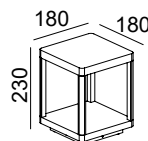

Material: Die-casting aluminum + Clear glass
Voltage: 200-240V, 50/60Hz
LED(C.T): 2700K~6500K
Body Color: Dark Grey / Silver / White / Rust

Model	LED Watt	Luminous Flux	Beam Angle	CRI	Safety type
BOL-M1761/LED-80	1x7W / CREE	445 lm (4000K)	16°	≥82	IP65
BOR-M1761/LED	1x7W / CREE	445 lm (4000K)	16°	≥82	IP65