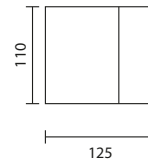

UD-SERIES

Wall Up-Down Light

THE WALL DOWN LIGHT VERSION OFFERS A USER A PERSONALIZED APPLICATION; EX. USING ONE LIGHTING TYPE UPWARD AND ANOTHER TYPE DOWNWARD. THEY ARE PROTECTED FROM INGRESS OF DUST AND WATER THUS CAN BE USED IN BOTH EXTERIOR AND INTERIOR ENVIRONMENT. UD-SERIES CAN SLOVE MANY LIGHTING TASKS IN MODERN ARCHITECTURAL SURROUNDS. THEY ARE WIDELY USED TO ILLUMINATE COLUMNS AND FACADES. THE BODY COMPONENTS ARE MADE OF EXTRUDED ALUMINIUM AND DIE-CAST ALUMINIUM WHICH MAKE THEM HIGH CORROSION RESISTANCE TI THE EXTREME ENVIROMENT.

UD-280

UD-400