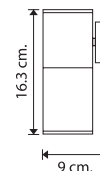

UD-Series

Exterior WallDown lights

Up and Down Lights are a great way of creating atmosphere in the home. Although simply designed, they wash the wall with a decorative two-way pattern of light for a cosy, welcoming effect. You can use these lights to enliven bare walls. They're also effective when placed either side of room features such as doorways, windows, or pictures. We sell many leading brands of up and down wall light