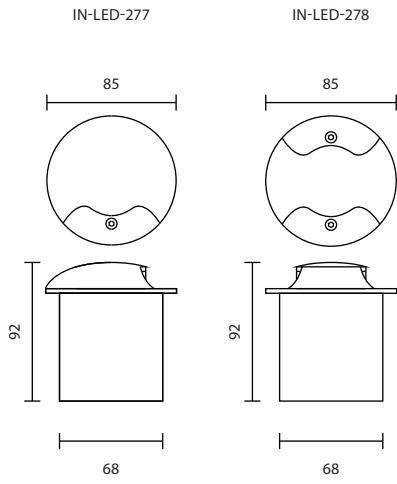

IN-LED-277
LED 2W 220V 3000K
1,900.-

IN-SERIES

Inground Lights

LED 220V INCLUDED DRIVER, ALUMINIUM BODY
IP67