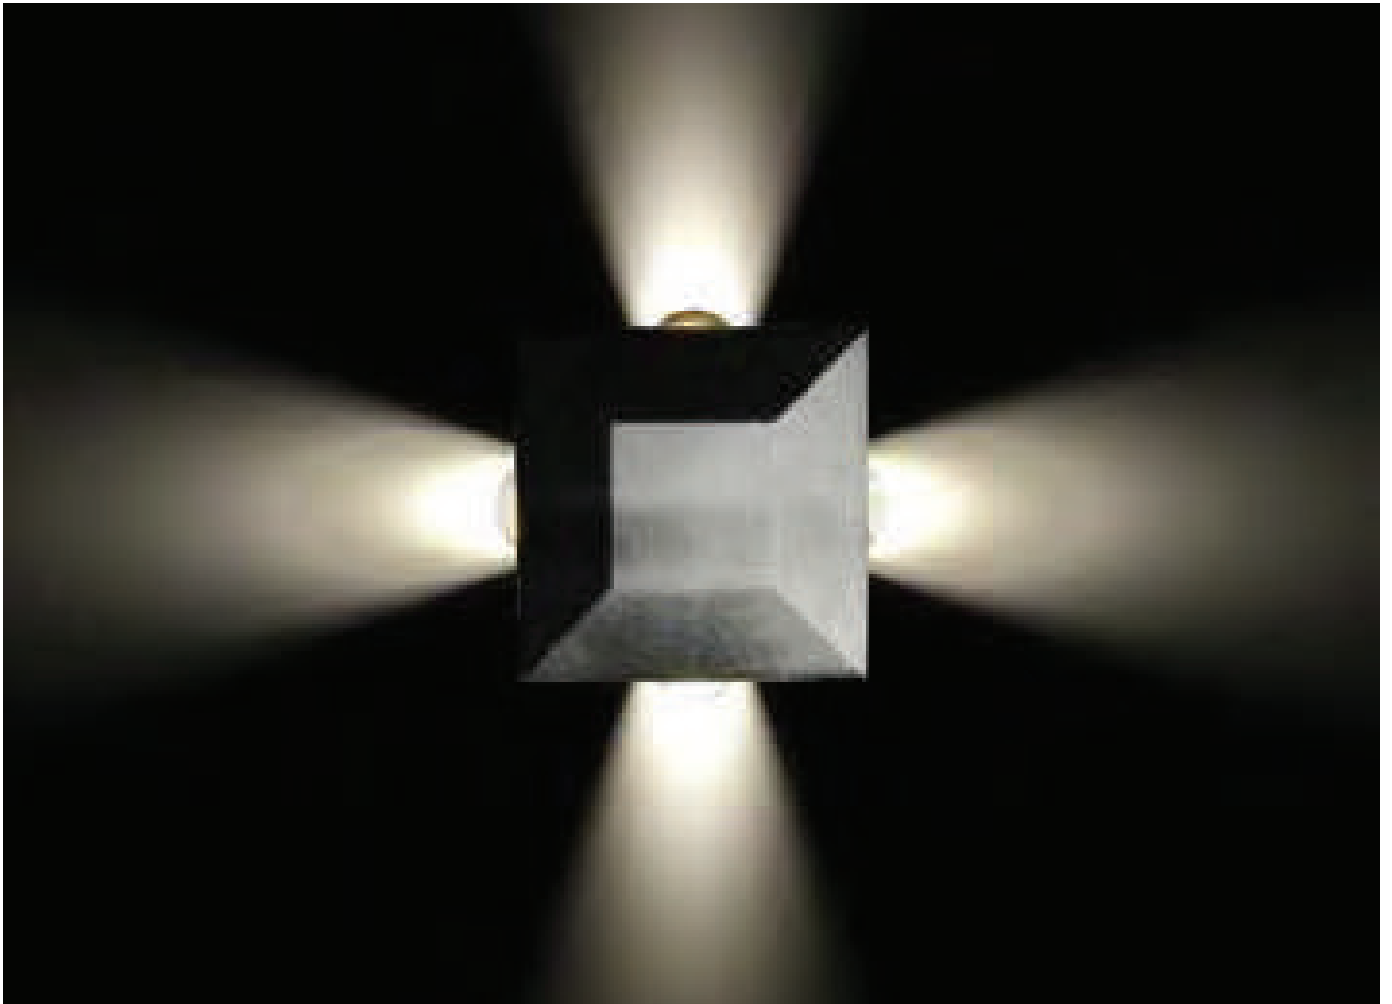

UD-SERIES

Wall Up Down Light

UD-0652/LED/BK

LED4 x 2W 3000K
Aluminium
Clear Glass Cover

2,800.-