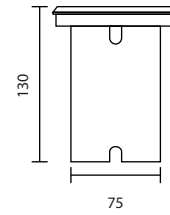

IN-1116
MR16 LED 220V 5.5W
MR16 LED 12V 5W
1,300.-