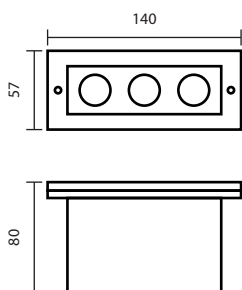

IN-SERIES

Inground Lights

LED 12V (USE TRANSFORMER 12V AC)
ALUMINIUM BODY, STAUNLESS 304 TRIM
ABS RECESSED BOX, TEMPERED GLASS
IP65