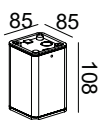

Material: Die-casting aluminum + Clear glass
Voltage: 220-240V, 50/60Hz
Lamp Type: GU10
Lamp Watt: max. 35W
Body Color: Dark Grey / Silver / White / Rust

GU10LED

IP54