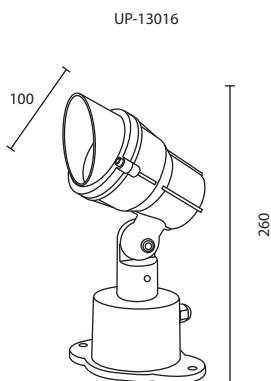

UP-SERIES

Up Light

Our range of outdoor up lights offers a comprehensive series of solutions that create effective lighting scenarios for illuminating both architecture and green areas. These include a wide range of light effects, from highly concentrated beams that highlight architectural features to wall washer effects for even facade lighting. Numerous optic and photometric accessories are also available, and the luminaires guarantee extreme reliability and a high level of resistance to both weather and vandalism.