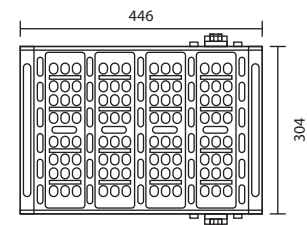

LED-FLO-GK150D/OH
PHILIPS LUMILEDS 3030
15,750-16,500 LM
POWER CONSUMPTION 150W $\pm 5\%$
13,360.-

● ○
3200K 6000K