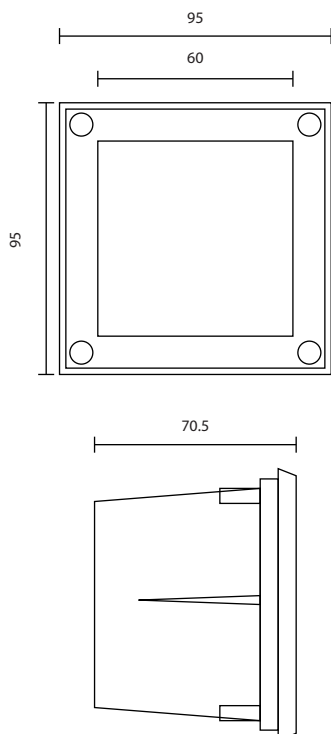

IN-013670
LED 220V 5W 3000K
2,400.-