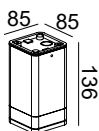

Material: Die-casting aluminum + Clear glass
Voltage: 220-240V, 50/60Hz
Lamp Type: GU10
Lamp Watt: max. 35W
Body Color: Dark Grey / Silver / White / Rust

GU10LED

IP54