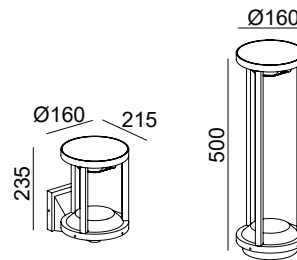

Solar energy lamp

Solar Panel 2Watt
Voltage / Currency 3.84V/135mA
Battery 1xNi-MHAA2200mAh
Light Time 18h

Sensor

Material: Die-casting aluminum + Frost PC
Voltage 200-240V, 50/60Hz
LED(C.T) 2700K~6500K
Body Color Dark Grey / Silver / White / Rust

Model	LED Watt	Luminous Flux	Beam Angle	CRI	Safety type
SOLAR-WM-M19 11	20xSMD / 2W	135 lm (3000K)	120°	≥82	IP65
SOLAR-BOL-M1911-50	20xSMD / 2W	135 lm (3000K)	120°	≥82	IP65