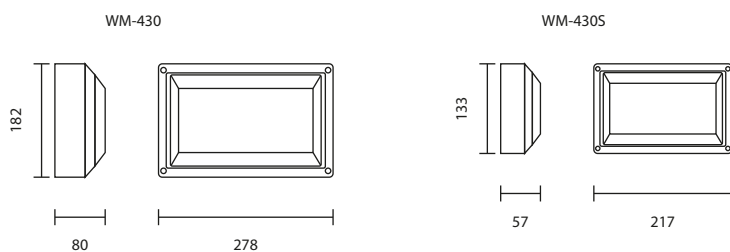

WM-SERIES

Wall-Mounted Luminaires

SYMMETRICAL LIGHT DISTRIBUTION FOR MANY APPLICATIONS INCLUDING GARDEN AND PARK LIGHTING OR FOR LIGHTING WALL AND CEILINGS OF FACADES AND ENTRANCES.