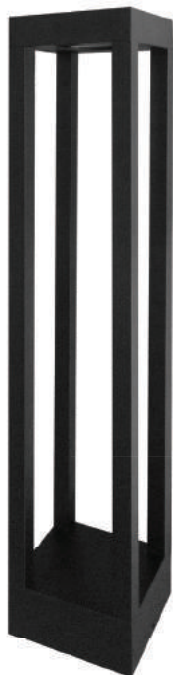

BOL-SERIES

Bollard