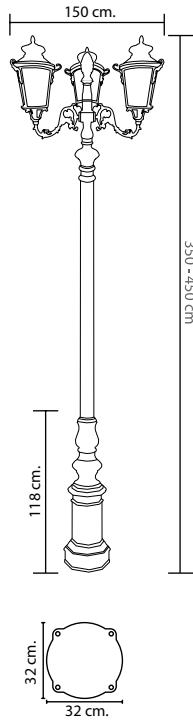

PT-RHS15527-H4.5

E27 X 3

Aluminium Housing

Glass Diffuser

Matt Black

40,000.-

PT-RHS15527-H3.5

E27 X 3

Aluminium Housing

Glass Diffuser

Matt Black

38,000.-