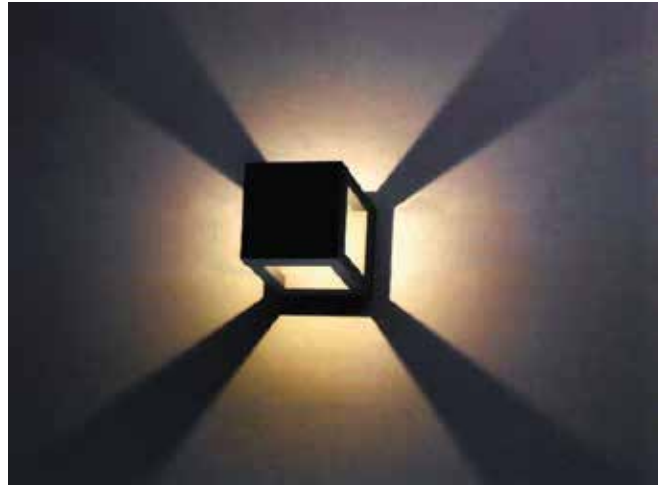

BOR-0213

BOR-0214

BOR-0655

BOR-0656

BOR-SERIES

BOR

ALUMINIUM BODY POWER COATED (BLACK, DARK GREY) IP 54
LED 3000K 5W INCLUDED DRIVER (BOR-0655, BOR-0656)

BOR-0213/GU10/BK
GU10 LED 220V 5W
3,480.-