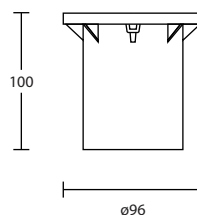

UW-SERIES

Underwater Lights

ALUMINIUM BODY, STAINLESS STEEL 304 TRIM,
LED 24V (USE TRANSFORMER 24V AC)

IP 68, CABLE 3M

ø180

85

UW-LED817

LED 24V 15W
6,000.-