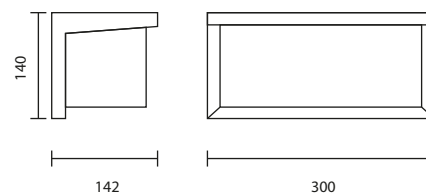

WM-SERIES

Wall-Mounted Luminaires

ASYMMETRIC LIGHT DISTRIBUTION FOR MANY APPLICATIONS INCLUDING GARDEN AND PARK LIGHTING OR FOR LIGHTING WALL AND CEILINGS OF FACADES AND ENTRANCES.

WM-610

WM-611

WM-610/BK
E27 GENIE 18W
1,630.-