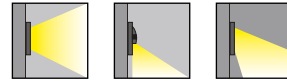

STEP-013508
 LED 220V 10*0.5W
 2,400.-

STEP-023508
 LED 220V 10*0.5W
 2,400.-

(**รุ่นนี้พิเศษสูงเพียง 5.4 ซม.
 สามารถ ผังบนบันไดที่ขรุขระได้**)

STEP-SERIES

Steplight

STEPLIGHT IS GOOD FOR INSTALLING IN THE OUTSIDE AREAS LIKE GARDENS,STAIRS,WALKWAYS. THEY ARE IN SLANTED LOUVER COVER AND UNSHIELD COVER.THE UNSHIELD COVER CAN BE INSTALLED VERTICALLY. THESE LUMINAIRES HAVE A MINIMAL DESIGN SO YOU CAN FIT THEM IN ANY ARCHITECTURAL ENVIRONMENT WITHOUT DAMAGING IT.