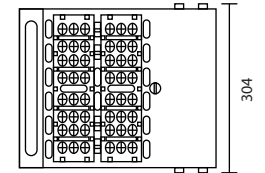

8,400-8,800 LM
 POWER CONSUMPTION 80W ±5%
 9,380.- (ໂຄຸ້ມໂອຮໂນ-1.5)

 
3200K 6000K

LED-WB-GKMW120D/OH LED-WB-GKMW120W/OH

12,600-13,200 LM
 POWER CONSUMPTION 120W ±5%
 12,150.- (ໂຄຸ້ມໂອຮໂນ-1.5)

 
3200K 6000K