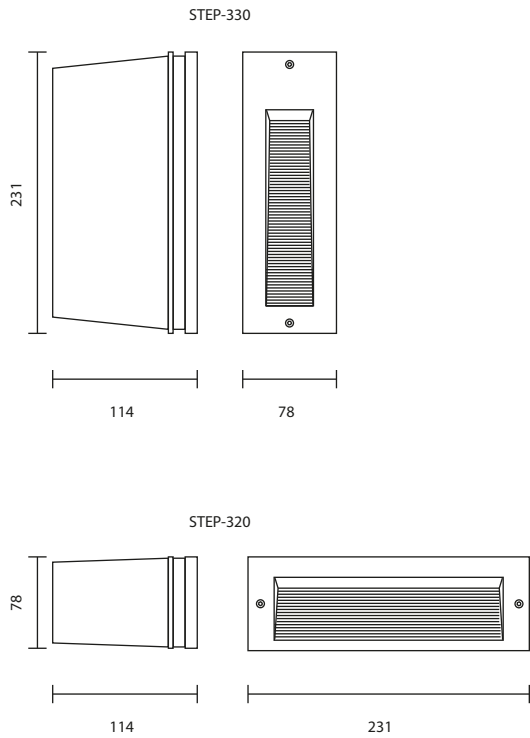

STEP-280/BK
E27 GENIE 18W
E27 LED PLE 7W
1,800.-

STEP-SERIES

Steplight

STEPLIGHT IS GOOD FOR INSTALLING IN THE OUTSIDE AREAS LIKE GARDENS,STAIRS,WALKWAYS. THEY ARE IN SLANTED LOUVER COVER AND UNSHIELD COVER.THE UNSHIELD COVER CAN BE INSTALLED VERTICALLY. THESE LUMINAIRES HAVE A MINIMAL DESIGN SO YOU CAN FIT THEM IN ANY ARCHITECTURAL ENVIRONMENT WITHOUT DAMAGING IT.