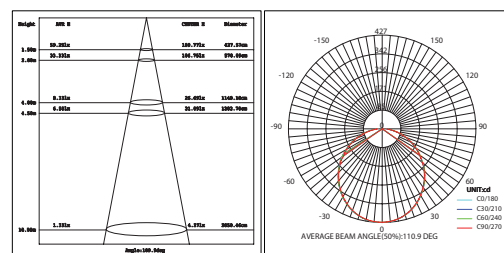

Material: Die-casting aluminum + Frost PC
Voltage: 200-240V, 50/60Hz
LED(C.T): 2700K~6500K
Body Color: Dark Grey / Silver / White / Rust

Model	LED Watt	Luminous Flux	Beam Angle	CRI	Safety type
WM-M1252L/LED	140xSMD / 14W	1035 lm (3000K)	110°	≥82	IP65 Ⓢ Ⓢ Ⓢ Ⓢ
WM-M1254L/LED	140xSMD / 14W	1060 lm (3000K)	110°	≥82	IP65 Ⓢ Ⓢ Ⓢ Ⓢ
WM-M1672L/LED	80xSMD / 9W	550 lm (3000K)	110°	≥82	IP65 Ⓢ Ⓢ Ⓢ Ⓢ
WM-M1674L/LED	80xSMD / 9W	550 lm (3000K)	110°	≥82	IP65 Ⓢ Ⓢ Ⓢ Ⓢ