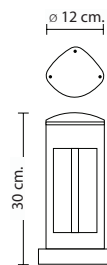

BOR-SERIES

Border Lightings