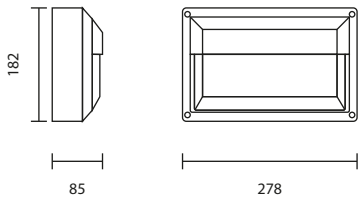

WM-460/BK
E27 GENIE 18W
1,600.-

WM-SERIES

Wall-Mounted Luminaires

SYMMETRICAL LIGHT DISTRIBUTION FOR MANY APPLICATIONS INCLUDING GARDEN AND PARK LIGHTING OR FOR LIGHTING WALL AND CEILINGS OF FACADES AND ENTRANCES