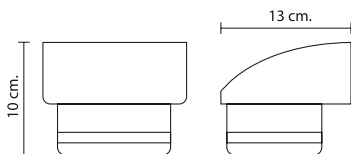

UD-0669/LED/BK

LED 2X5W 3000K
Aluminium

2,100.-