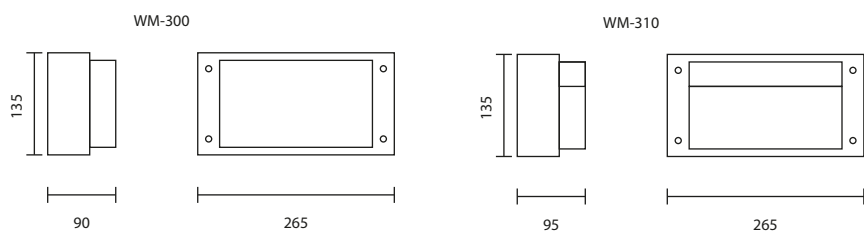

WM-SERIES

Wall-Mounted Luminaires

SYMMETRICAL LIGHT DISTRIBUTION FOR MANY APPLICATIONS INCLUDING GARDEN AND PARK LIGHTING OR FOR LIGHTING WALL AND CEILINGS OF FACADES AND ENTRANCES. ALUMINIUM BODY, POWDER COAT, GLASS DIFFUSER

WM-300/BK
E27 TORNADO 24W
1,400.-