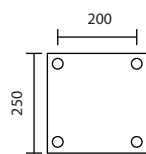

PT-27127
E27 TORNADO 45W
E27 LED 40W
Pole : 2-4 meter ឆ្នែតា PT-02 (7)
9,000.- (លេរោះតែរ)

PT-SERIES

DIE-CAST ALUMINIUM HOUSING. POWDER COATING
POLYCARBONATE DIFFUSER.
IP54