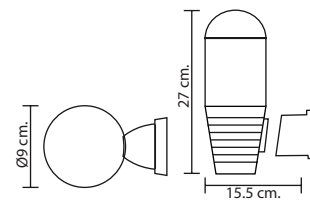

UD-SERIES

Wall Down Light

UD-0377/BK

GU10 LED 5W
Aluminium
Clear Glass Cover

2,000.- (พร้อมหลอด)

UD-0378/BK

GU10 LED 5W
Aluminium
Clear Glass Cover

2,000.- (พร้อมหลอด)