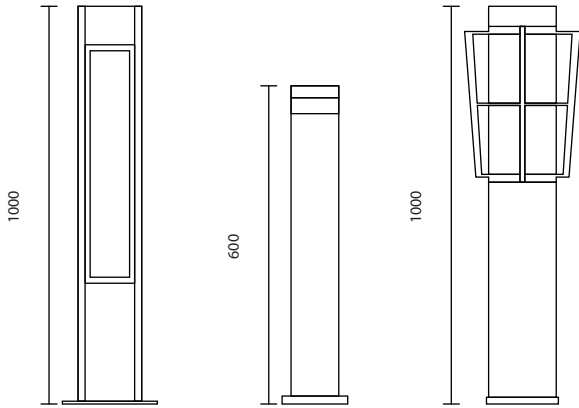

BOL-2015/2xE27
E27x2 TORNADO 24Wx2
6,800.-

BOL-2104
E27x2 TORNADO 24Wx2
6,500.-

BOL-SERIES
Bollard

POLE IS THE BOLLARD WITH SYMMETRIAL LIGHT DISTRIBUTION. THESE LUMINAIRES ARE EQUIPPED WITH PRISMATIC PC LENS PRODUCING A UNIFORM WIDE BEAM LIGHT. THE BODY HOUSING IS MADE FROM EXTRUDED ALUMINIUM FOR CORROSION RESISTANT. THEY ARE DESIGNED TO ILLUMINATE THE PATHWAY, WALKWAY AND GARDEN WHERE GENERAL LIGHTING IS NEEDED. POWDER COATED DIE-CAST ALUMINIUM (AVAILABLE IN BLACK, GREY) IP54