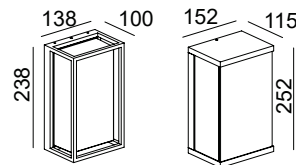

Material: Die-casting aluminum + Clear PC+Frost PC+Clear glass
Voltage: 200-240V, 50/60Hz
LED(C.T): 2700K~6500K
Body Color: Dark Grey / Silver / White / Rust

Model	LED Watt	Luminous Flux	Beam Angle	CRI	Safety type
WM-M1712/LED	32xSMD / 9W	640 lm (3000K)	138°	≥82	IP65
WM-M1621/LED	32xSMD / 9W	490 lm (3000K)	148°	≥82	IP65