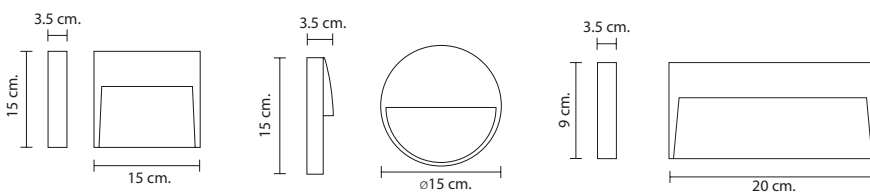

1,400.-

STEP-SERIES

Steplight

STEPLIGHT IS GOOD FOR INSTALLING IN THE OUTSIDE AREAS LIKE GARDENS,STAIRS,WALKWAYS. THEY ARE IN SLANTED LOUVER COVER AND UNSHIELD COVER.THE UNSHIELD COVER CAN BE INSTALLED VERTICALLY. THESE LUMINAIRES HAVE A MINIMAL DESIGN SO YOU CAN FIT THEM IN ANY ARCHITECTURAL ENVIRONMENT WITHOUT DAMAGING IT.