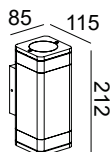

Material: Die-casting aluminum + Clear glass
Voltage: 220-240V, 50/60Hz
Lamp Type: GU10
Lamp Watt: max. 35W
Body Color: Dark Grey / Silver / White / Rust

GU10LED

IP54