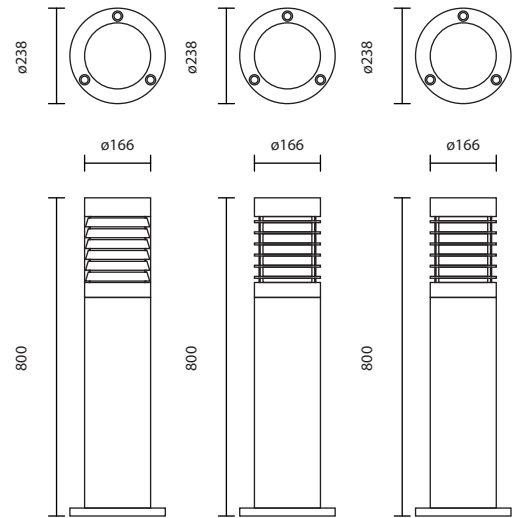

BOL-SERIES

Bollard

POLE IS THE BOLLARD WITH SYMMETRIAL LIGHT DISTRIBUTION. THESE LUMINAIRES ARE EQUIPPED PRISMATIC PC LENS PRODUCING A UNIFORM WIDE BEAM LIGHT. THE BODY HOUSING IS MADE FROM EXTRUDED ALUMINIUM FOR CORROSION RESISTANT. THEY ARE DESIGNED TO ILLUMINATE THE PATHWAY, WALKWAY AND GARDEN WHERE GENERAL LIGHTING IS NEEDED.

COMPACT FLUORESCENT E27, POWDER COATED DIE-CAST ALUMINIUM & OPAL POLYCARBONATE (AVAILABLE IN BLACK & GREY)

IP54