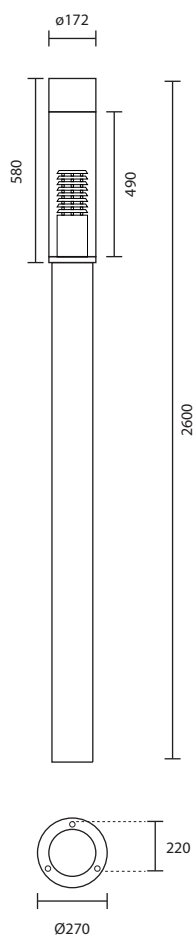

PT-SERIES

DIE-CAST ALUMINIUM HOUSING POWDER COATING

(AVAILABLE IN MATT BLACK, GREY & WHITE)

POLYCARBONATE DIFFUSER

IP65

PT-28127

E27 LED 30W

17,000.- (հսկւոյ 3 ս.)

19,000.- (հսկւոյ 4 ս.)