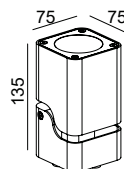

Model	LED Watt	Luminous Flux	Beam Angle	CRI	Safety type
UP-M1101/LED5	1x5W CREE	296 lm (3000K)	39°	≥82	IP65 Ⓢ Ⓡ Ⓢ Ⓢ
UP-M1741/LED7	1x7W / CREE	432 lm (3000K)	15°	≥82	IP65 Ⓢ Ⓡ Ⓢ Ⓢ
UP-M1742/LED7	1x7W / CREE	432 lm (3000K)	15°	≥82	IP65 Ⓢ Ⓡ Ⓢ Ⓢ