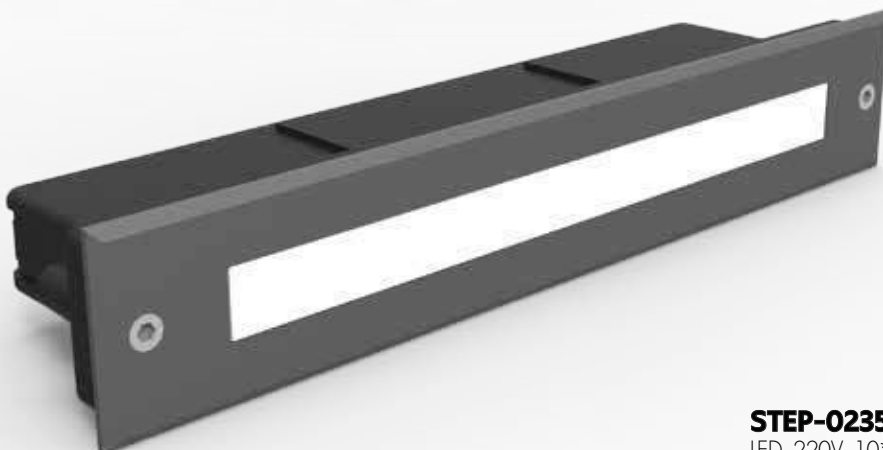

STEP-013508
 LED 220V 10*0.5W
 2,400.-

STEP-023508
 LED 220V 10*0.5W
 2,400.-

(**รุ่นนี้พิเศษสูงเพียง 5.4 ซม.
 สามารถ ผังบนบันไดที่ขรุขระได้**)

STEP-SERIES

Steplight

STEPLIGHT IS GOOD FOR INSTALLING IN THE OUTSIDE AREAS LIKE GARDENS,STAIRS,WALKWAYS. THEY ARE IN SLANTED LOUVER COVER AND UNSHIELD COVER.THE UNSHIELD COVER CAN BE INSTALLED VERTICALLY. THESE LUMINAIRES HAVE A MINIMAL DESIGN SO YOU CAN FIT THEM IN ANY ARCHITECTURAL ENVIRONMENT WITHOUT DAMAGING IT.