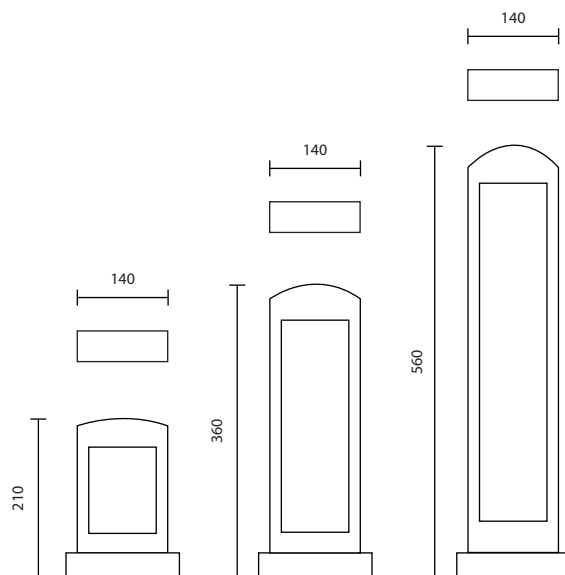

BOR-SERIES

BOR

ALUMINIUM BODY POWDER COATED (BLACK, GREY)

GLASS DIFFUSER IP54

BOR-0243-H21/LED/BK

LED 5W 3000K
2,500.-