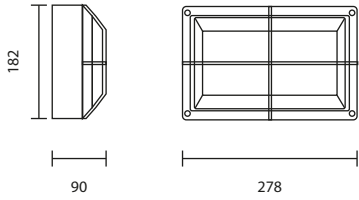

WM-450

WM-460/BK
E27 GENIE 18W
1,600.-

WM-SERIES

Wall-Mounted Luminaires

SYMMETRICAL LIGHT DISTRIBUTION FOR MANY APPLICATIONS INCLUDING GARDEN AND PARK LIGHTING OR FOR LIGHTING WALL AND CEILINGS OF FACADES AND ENTRANCES