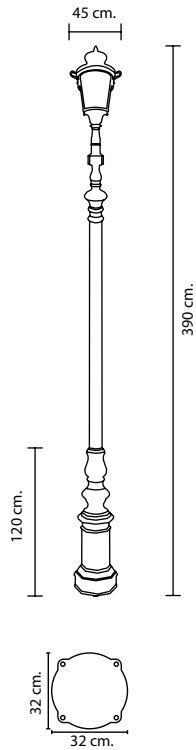

PT-RHS15501-H3.9

E27 X 1

Aluminium Housing
(Available in Matt Black
Grey & White) Glass Diffuser

32,000.-