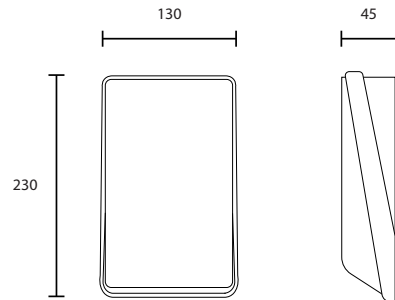

WM-801/BK
E27 GENIE 18W
1,580.-

WM-820/GY
E27 GENIE 18W
1,500.-

WM-SERIES

Wall-Mounted Luminaires

SYMMETRICAL LIGHT DISTRIBUTION FOR MANY APPLICATIONS INCLUDING GARDEN AND PARK LIGHTING OR FOR LIGHTING WALL AND CEILING OF FACADES AND ENTRANCES. ALUMINIUM BODY, POWDER COATING, ACRYLIC DIFFUSER