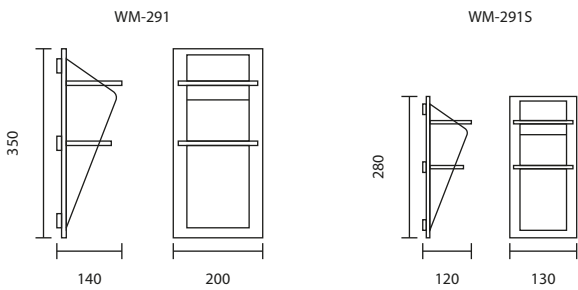

WM-SERIES

Wall-Mounted Luminaires

SYMMETRICAL LIGHT DISTRIBUTION FOR MANY APPLICATIONS INCLUDING GARDEN AND PARK LIGHTING OR FOR LIGHTING WALL AND CEILING OF FACADES AND ENTRANCES. ALUMINIUM BODY, GLASS DIFFUSER