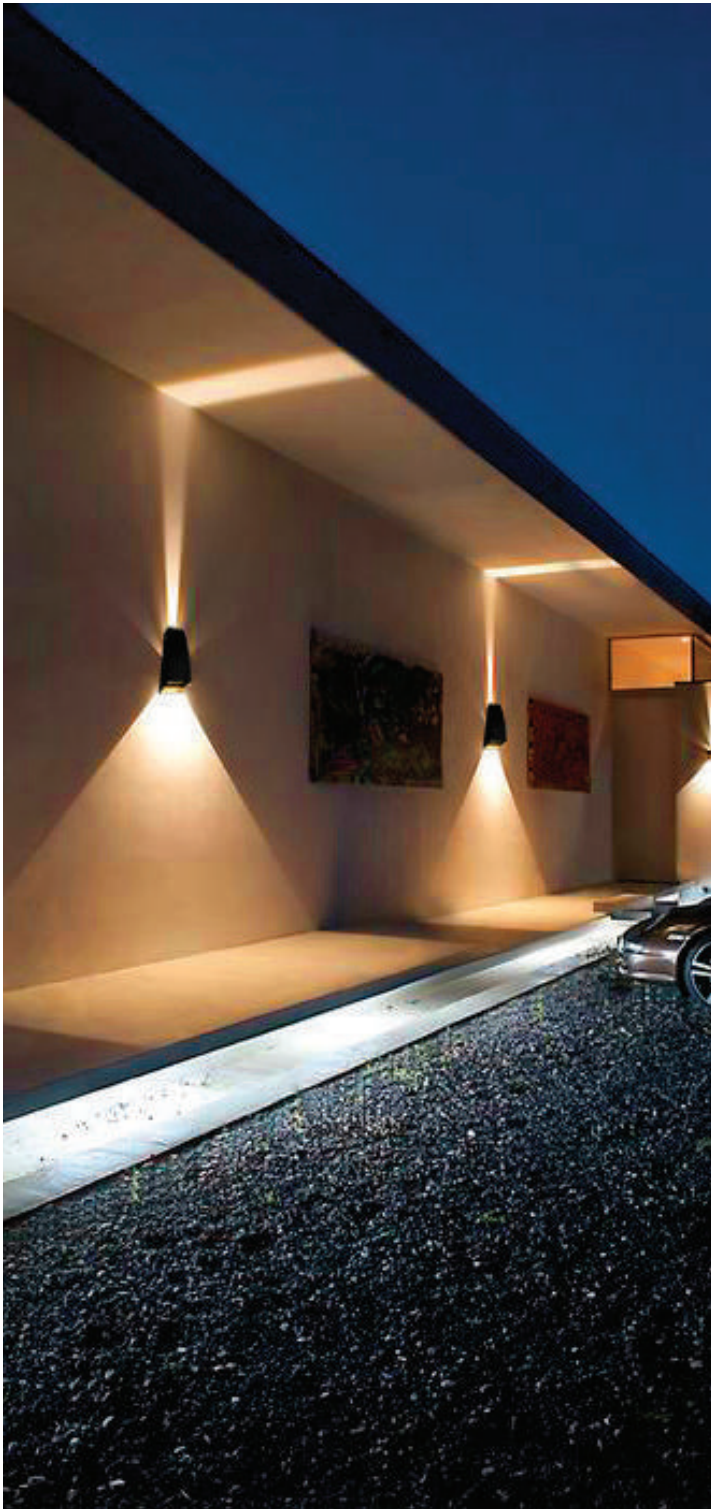

UD-SERIES

Wall Up Down Light