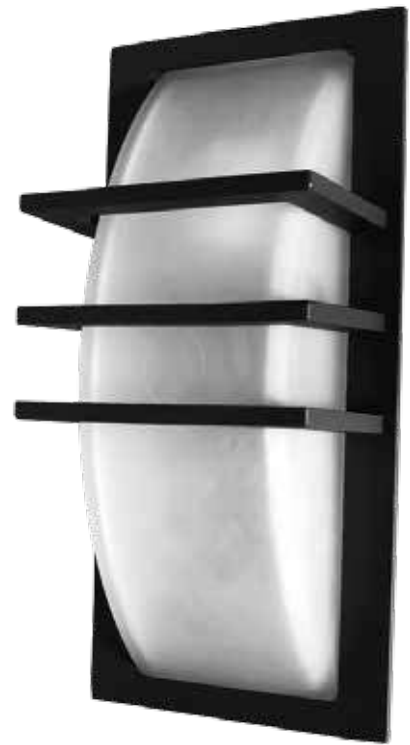

WM-281S/BK
E27 GENIE 14W
1,200.-