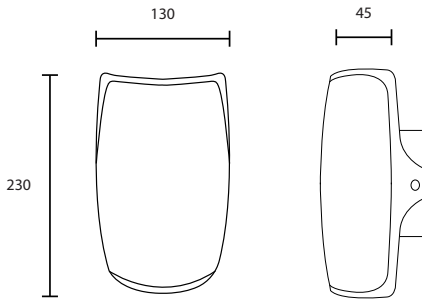

WM-801/BK
E27 GENIE 18W
1,580.-

WM-820/GY
E27 GENIE 18W
1,500.-

WM-SERIES

Wall-Mounted Luminaires

SYMMETRICAL LIGHT DISTRIBUTION FOR MANY APPLICATIONS INCLUDING GARDEN AND PARK LIGHTING OR FOR LIGHTING WALL AND CEILING OF FACADES AND ENTRANCES. ALUMINIUM BODY, POWDER COATING, ACRYLIC DIFFUSER