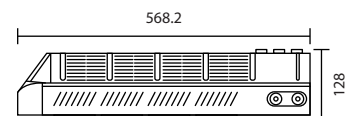

LED-WB-GKMW150D/OH LED-WB-GKMW150W/OH

15,750-16,500 LM
POWER CONSUMPTION 150W ±5%
13,900.- (ໂຄຸ້ມໂອຮໂນ-1.5)

3200K 6000K