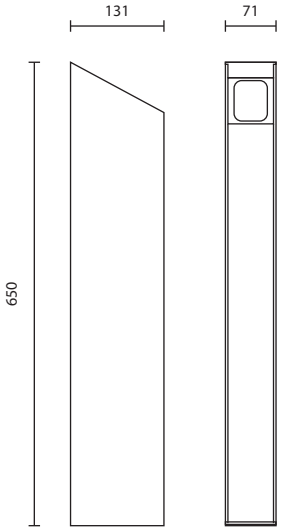

BOL-SERIES

Bollard

POLE IS THE BOLLARD WITH SYMMETRIAL LIGHT DISTRIBUTION. THESE LUMINAIRES ARE EQUIPPED WITH PRISMATIC PC LENS PRODUCING A UNIFORM WIDE BEAM LIGHT. THE BODY HOUSING IS MADE FROM EXTRUDED ALUMINIUM FOR CORROSION RESISTANT. THEY ARE DESIGNED TO ILLUMINATE THE PATHWAY, WALKWAY AND GARDEN WHERE GENERAL LIGHTING IS NEEDED. POWDER COATED DIE-CAST ALUMINIUM (AVAILABLE IN BLACK, GREY) IP54

BOL-613/LED/BK
LED 3x3WV 3000K
4,400.-