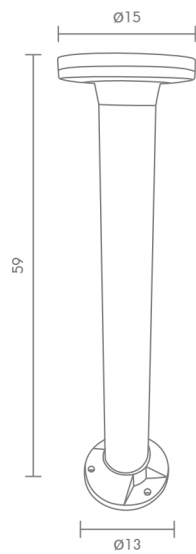

BOL-0415

BOL-SERIES Exterior Bollard Lighting

Pole is the bollard with symmetrical light distribution. These luminaires are equipped with prismatic PC lens producing a uniform wide beam light. The body housing is made from extruded aluminium for corrosion resistance. They are designed to illuminate the pathway, walkway, and garden where general lighting is needed.