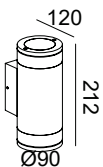

Material: Die-casting aluminum + Clear glass
Voltage: 220-240V, 50/60Hz
Lamp Type: GU10
Lamp Watt: max. 35W
Body Color: Dark Grey / Silver / White / Rust

GU10LED

IP54