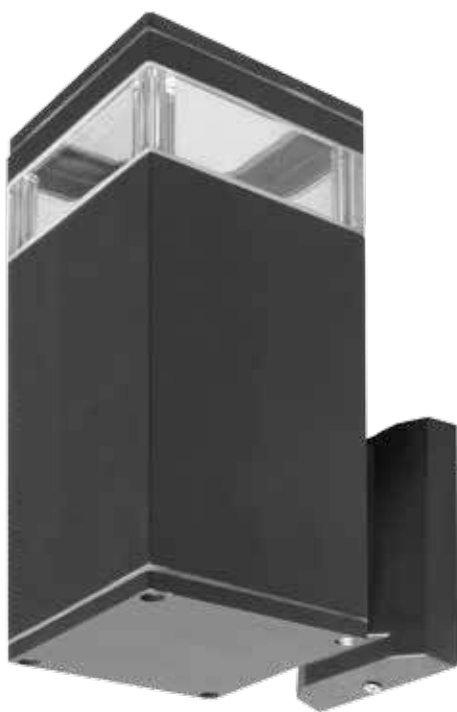

UD-340/BK
E27 GENIE 11W
1,100.-

UD-350/BK
E27 GENIE 11W
1,100.-

UD-360/BK
G9 LED 220V 2.5W
900.-

UD-SERIES

Wall Up-Down Light

THE WALL DOWN LIGHT VERSION OFFERS A USER A PERSONALIZED APPLICATION; EX. USING ONE LIGHTING TYPE UPWARD AND ANOTHER TYPE DOWNWARD. THEY ARE PROTECTED FROM INGRESS OF DUST AND WATER THUS CAN BE USED IN BOTH EXTERIOR AND INTERIOR ENVIRONMENT. UD-SERIES CAN SOLVE MANY LIGHTING TASKS IN MODERN ARCHITECTURAL SURROUNDS. THEY ARE WIDELY USED TO ILLUMINATE COLUMNS AND FACADES. THE BODY COMPONENTS ARE MADE OF EXTRUDED ALUMINIUM AND DIE-CAST ALUMINIUM WHICH MAKE THEM HIGH CORROSION RESISTANCE TO THE EXTREME ENVIRONMENT.