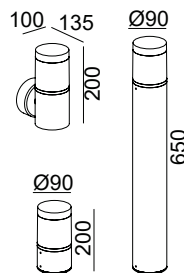

Model	LED Watt	Luminous Flux	Beam Angle	CRI	Safety type
UD-M1683L/LED	32xSMD / 9W	376 lm (3000K)	115°	≥82	IP65
BOL-M1683L/LED-65	32xSMD / 9W	376 lm (3000K)	115°	≥82	IP65