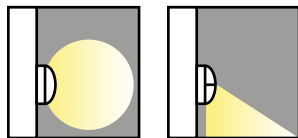

WM-111/BK
E27 TORNADO 24W
LED L22 16W
3,000.-

WM-121/BK
E27 TORNADO 24W
LED L22 16W
3,400.-

WM-131/BK
E27 TORNADO 24W
LED L22 16W
3,400.-

WM-SERIES

Wall-Mounted Luminaires

ASYMMETRIC LIGHT AND SYMMETRICAL LIGHT DISTRIBUTION FOR MANY APPLICATIONS INCLUDING GARDEN AND PARK LIGHTING OR FOR LIGHTING WALL AND CEILINGS OF FACADES AND ENTRANCES.