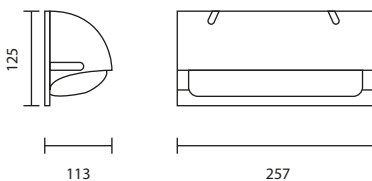

WM-320

WM-330

WM-320/BK
E27 TORNADO 24W
1,600.-

WM-330/BK
E27 TORNADO 24W
1,600.-

WM-410/BK
E27 GENIE 14W
1,400.-

WM-SERIES

Wall-Mounted Luminaires

ASYMMETRIC LIGHT DISTRIBUTION FOR MANY APPLICATIONS INCLUDING GARDEN AND PARK LIGHTING OR FOR LIGHTING WALL AND CEILINGS OF FACADES AND ENTRANCES.