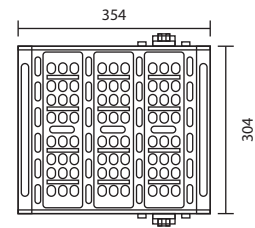

LED-FLO-GK120D/OH
 PHILIPS LUMILEDS 3030
 12,600-13,200 LM
 POWER CONSUMPTION 120W $\pm 5\%$
 11,600.-

● ○
3200K 6000K

LED-FLO-GK150D/OH
 PHILIPS LUMILEDS 3030
 15,750-16,500 LM
 POWER CONSUMPTION 150W $\pm 5\%$
 13,360.-