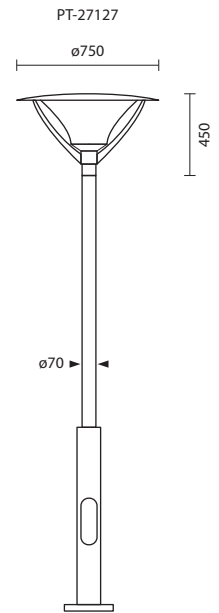

PT-SERIES

DIE-CAST ALUMINIUM HOUSING. POWDER COATING
POLYCARBONATE DIFFUSER.
IP54

PT-812
E27 TORNADO 45W
E27 LED 40W
Pole : 2-4 m ឆ្នែតា PT-02 (7)
10,000.- (លេរោះតែរ)