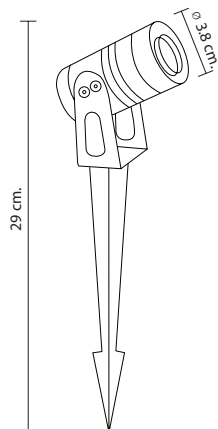

UP-SERIES

Up Lights

UP-3713/BK

LED 1X3W 3000K 220V
Aluminium

1,400.-