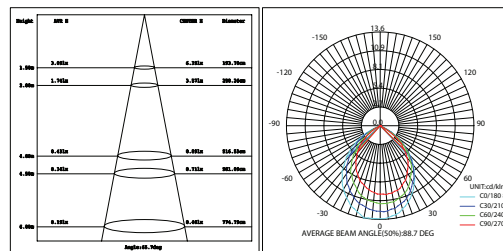

Model	LED Watt	Luminous Flux	Beam Angle	CRI	Safety type
SOLAR-WM-M19 11	20xSMD / 2W	135 lm (3000K)	120°	≥82	IP65
SOLAR-BOL-M1911-50	20xSMD / 2W	135 lm (3000K)	120°	≥82	IP65