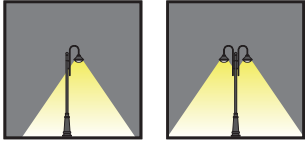

PT-SERIES

METAL HALIDE E27
OUTDOOR ELECTROSTATIC POWDER COATING
DIE-CAST ALUMINIUM HOUSING
(AVAILABLE IN MATT BLACK, GREY & WHITE)
POLYCARBONATE DIFFUSER
IP65