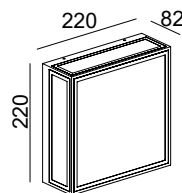

Material: Die-casting aluminum + Frost PC+Clear glass
Voltage: 200-240V, 50/60Hz
LED(C.T): 2700K~6500K
Body Color: Dark Grey / Silver / White / Rust

Model	LED Watt	Luminous Flux	Beam Angle	CRI	Safety type
WM-M1993/LED	48xSMD / 14W	760 lm (3000K)	140°	≥82	IP65
WM-M1997	E27(A60) / 15W				IP65