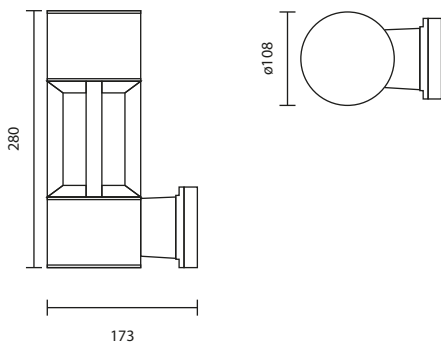

UD-SERIES

Wall Down Light

THE WALL DOWN LIGHT VERSION OFFERS A USER A PERSONALIZED APPLICATION; EX. USING ONE LIGHTING TYPE UPWARD AND ANOTHER TYPE DOWNWARD. THEY ARE PROTECTED FROM INGRESS OF DUST AND WATER THUS CAN BE USED IN BOTH EXTERIOR AND INTERIOR ENVIRONMENT. UD-SERIES CAN SLOVE MANY LIGHTING TASKS IN MODERN ARCHITECTURAL SURROUNDS. THEY ARE WIDELY USED TO ILLUMINATE COLUMNS AND FACADES. THE BODY COMPONENTS ARE MADE OF EXTRUDED ALUMINIUM AND DIE-CAST ALUMINIUM WHICH MAKE THEM HIGH CORROSION RESISTANCE TI THE EXTREME ENVIROMENT.

UD-0214-GU10/BK