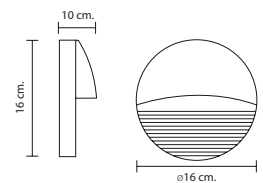

WM-0301/LED/BK

LED SMD 3W 3000K
Aluminium

1,600.-