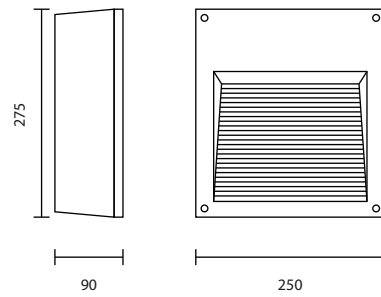

STEP-330/LED/BK
LED 4.6W 220V 3000K
3,900.- (รวมภาษีแล้ว)

STEP-320/PLS/BK
G23 PLS 9W
1,850.- (รวมภาษีแล้ว)

STEP-SERIES

Steplight

STEPLIGHT IS GOOD FOR INSTALLING IN THE OUTSIDE AREAS LIKE GARDENS,STAIRS,WALKWAYS. THEY ARE IN SLANTED LOUVER COVER AND UNSHIELD COVER.THE UNSHIELD COVER CAN BE INSTALLED VERTICALLY. THESE LUMINAIRES HAVE A MINIMAL DESIGN SO YOU CAN FIT THEM IN ANY ARCHITECTURAL ENVIRONMENT WITHOUT DAMAGING IT.