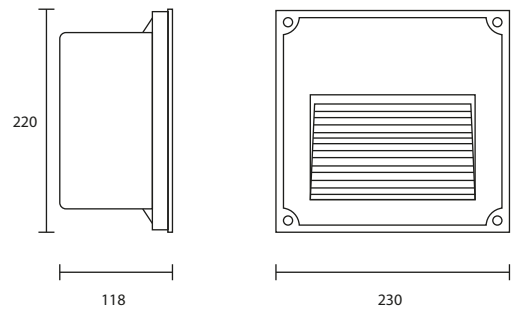

STEP-SERIES

Steplight

STEPLIGHT IS GOOD FOR INSTALLING IN THE OUTSIDE AREAS LIKE GARDENS,STAIRS,WALKWAYS. THEY ARE IN SLANTED LOUVER COVER AND UNSHIELD COVER.THE UNSHIELD COVER CAN BE INSTALLED VERTICALLY. THESE LUMINAIRES HAVE A MINIMAL DESIGN SO YOU CAN FIT THEM IN ANY ARCHITECTURAL ENVIRONMENT WITHOUT DAMAGING IT.

STEP-250/BK
E27 GENIE 18W
E27 PLE 7W
1,800.-