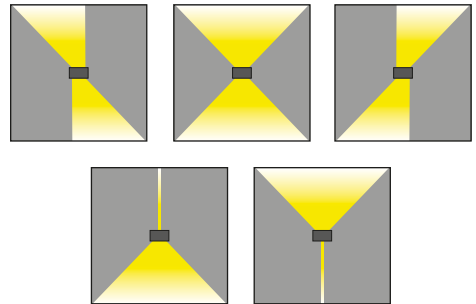

UD-3068/LED6W/BK

LED 220V 2x3W 3000K
2,000.-

UD-SERIES

Wall Up-Down Light

THE WALL DOWN LIGHT VERSION OFFERS A USER A PERSONALIZED APPLICATION; EX. USING ONE LIGHTING TYPE UPWARD AND ANOTHER TYPE DOWNWARD. THEY ARE PROTECTED FROM INGRESS OF DUST AND WATER THUS CAN BE USED IN BOTH EXTERIOR AND INTERIOR ENVIRONMENT. UD-SERIES CAN SLOVE MANY LIGHTING TASKS IN MODERN ARCHITECTURAL SURROUNDS. THEY ARE WIDELY USED TO ILLUMINATE COLUMNS AND FACADES. THE BODY COMPONENTS ARE MADE OF EXTRUDED ALUMINIUM AND DIE-CAST ALUMINIUM WHICH MAKE THEM HIGH CORROSION RESISTANCE TI THE EXTREME ENVIROMENT.