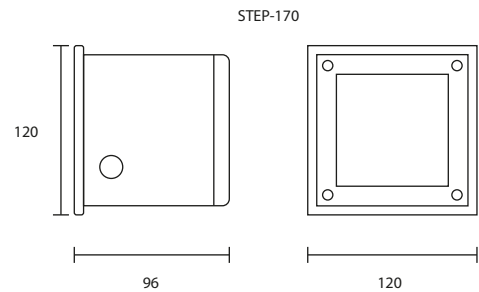

STEP-180/BK
G9 LED 220V 2.5W
1,440.-