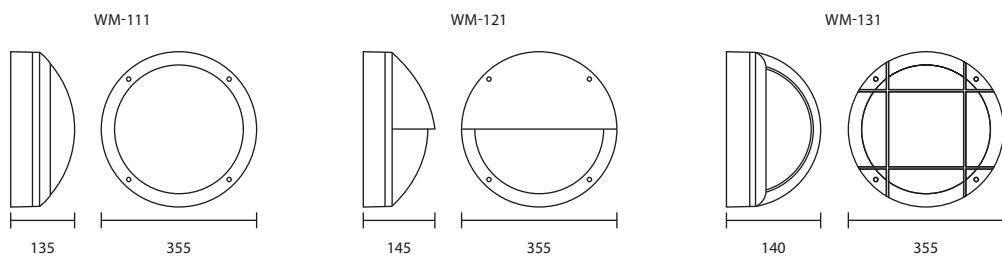

UD-16108/LED7/BK
LED 220V 7W 3000K
Aluminium

2,000.-

WM-SERIES

Wall-Mounted Luminaires

ASYMMETRIC LIGHT AND SYMMETRICAL LIGHT DISTRIBUTION FOR MANY APPLICATIONS INCLUDING GARDEN AND PARK LIGHTING OR FOR LIGHTING WALL AND CEILINGS OF FACADES AND ENTRANCES.