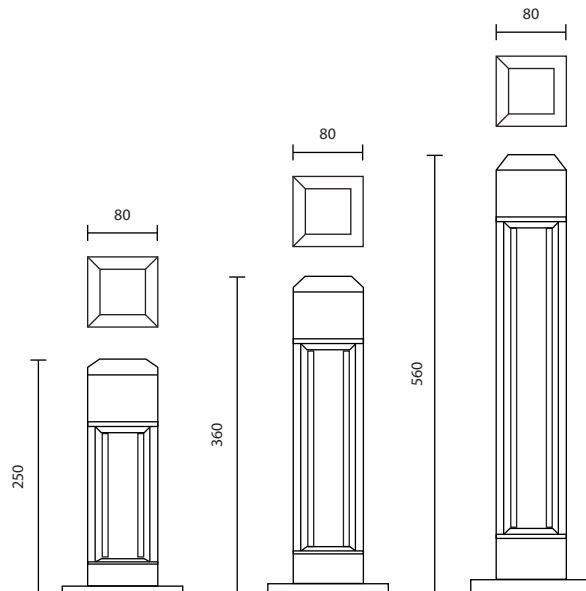

LED 5W 3000K
3,200.-

BOR-0243-H56/LED/BK

LED 5W 3000K
3,800.-

BOR-SERIES

BOR

ALUMINIUM BODY POWDER COATED (BLACK, GREY)

GLASS DIFFUSER IP54

BOR-0220-H25/LED/BK