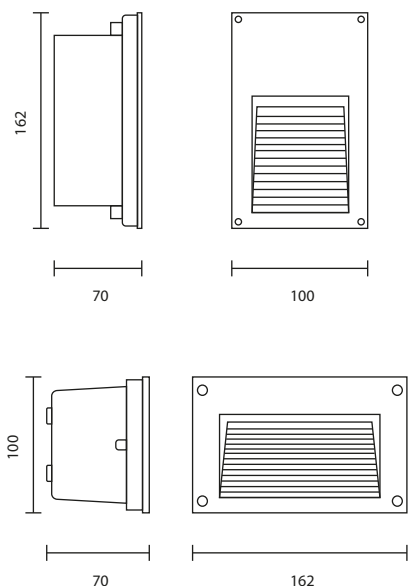

STEP-230/BK
 G9 LED 220V 2.5W
 1,000.-

STEP-240/BK
 G9 LED 220V 2.5W
 1,000.-

STEP-SERIES

Steplight

STEPLIGHT IS GOOD FOR INSTALLING IN THE OUTSIDE AREAS LIKE GARDENS,STAIRS,WALKWAYS. THEY ARE IN SLANTED LOUVER COVER AND UNSHIELD COVER.THE UNSHIELD COVER CAN BE INSTALLED VERTICALLY. THESE LUMINARES HAVE A MINIMAL DESIGN SO YOU CAN FIT THEM IN ANY ARCHITECTURAL ENVIRONMENT WITHOUT DAMAGING IT.