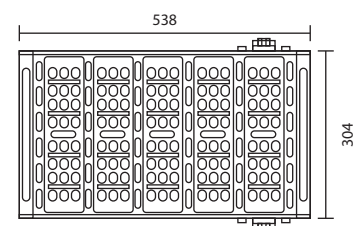

LED-FLO-GK200D/OH
PHILIPS LUMILEDS 3030
21,000-22,000LM LM
POWER CONSUMPTION 200W $\pm 5\%$
N/A.-

● ○
3200K 6000K