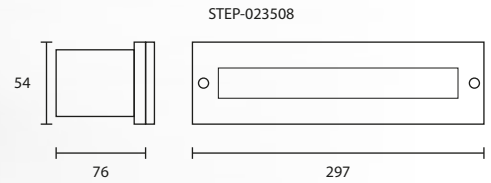

STEP-013508
 LED 220V 10*0.5W
 2,400.-

STEP-023508
 LED 220V 10*0.5W
 2,400.-

(**รุ่นนี้พิเศษสูงเพียง 5.4 ซม.
 สามารถ ผังบนบันไดที่ขรุขระได้**)

STEP-SERIES

Steplight

STEPLIGHT IS GOOD FOR INSTALLING IN THE OUTSIDE AREAS LIKE GARDENS,STAIRS,WALKWAYS. THEY ARE IN SLANTED LOUVER COVER AND UNSHIELD COVER.THE UNSHIELD COVER CAN BE INSTALLED VERTICALLY. THESE LUMINAIRES HAVE A MINIMAL DESIGN SO YOU CAN FIT THEM IN ANY ARCHITECTURAL ENVIRONMENT WITHOUT DAMAGING IT.