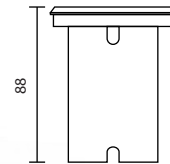

IN-013705
LED 12V 3W 3000K (CREE)
1,400.-