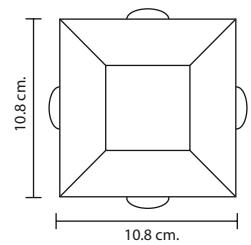

UD-SERIES

Wall Up Down Light

UD-0652/LED/BK

LED4 x 2W 3000K
Aluminium
Clear Glass Cover

2,800.-