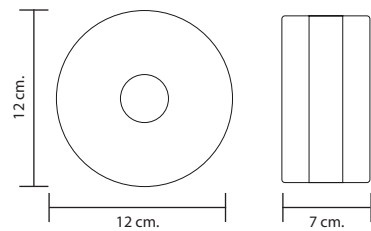

UD-1309/LED/BK

LED 5W 3000K
Aluminium
Clear Glass Cover

2,600.-