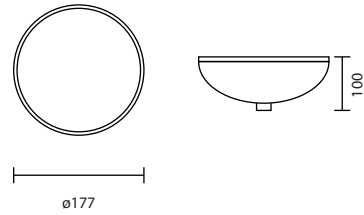

LED-L-PAR56WW252/15W

LED-L-PAR56WW252/30W