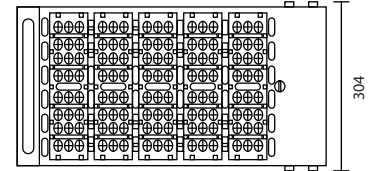

LED-WB-GKMW200D/OH LED-WB-GKMW200W/OH

21,000-22,000 LM
POWER CONSUMPTION 200W ±5%
17,880.- (ໂດນັບ ORH-1.5)

3200K 6000K