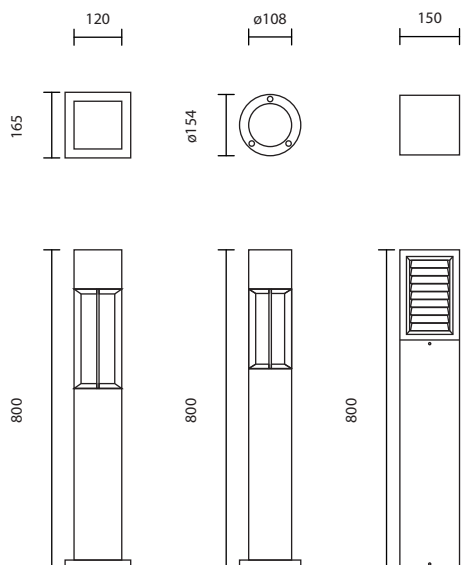

Border Lightings

BOR-130SS/BK

E27X1
Die-Casting Aluminium/
Acrylic

1,350.-

BOL-SERIES

Bollard

POLE IS THE BOLLARD WITH SYMMETRIAL LIGHT DISTRIBUTION. THESE LUMINAIRES ARE EQUIPPED WITH PRISMATIC PC LENS PRODUCING A UNIFORM WIDE BEAM LIGHT. THE BODY HOUSING IS MADE FROM EXTRUDED ALUMINIUM FOR CORROSION RESISTANT. THEY ARE DESIGNED TO ILLUMINATE THE PATHWAY, WALKWAY AND GARDEN WHERE GENERAL LIGHTING IS NEEDED.