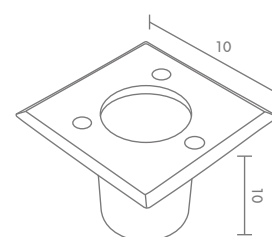

Light-trio

IN-BS104

GU10 240V 10W

ALUMINIUM, STAINLESS STEEL

N/A