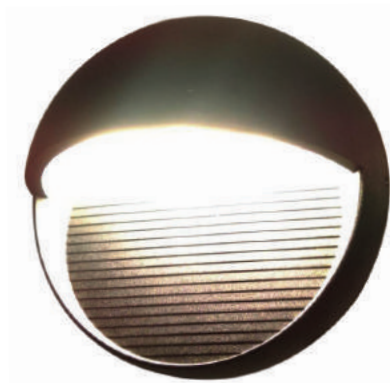

WM-SERIES

Wall mounted Luminaires

WM-0300/LED/BK

LED SMD 3W 3000K
Aluminium

1,600.-

WM-0301/LED/BK

LED SMD 3W 3000K
Aluminium

1,600.-