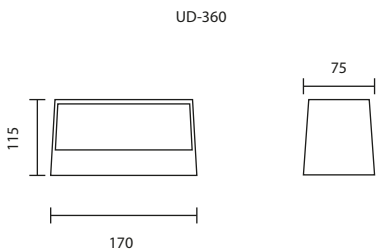

UD-SERIES

Wall Up-Down Light

THE WALL DOWN LIGHT VERSION OFFERS A USER A PERSONALIZED APPLICATION; EX. USING ONE LIGHTING TYPE UPWARD AND ANOTHER TYPE DOWNWARD. THEY ARE PROTECTED FROM INGRESS OF DUST AND WATER THUS CAN BE USED IN BOTH EXTERIOR AND INTERIOR ENVIRONMENT. UD-SERIES CAN SLOVE MANY LIGHTING TASKS IN MODERN ARCHITECTURAL SURROUNDS. THEY ARE WIDELY USED TO ILLUMINATE COLUMNS AND FACADES. THE BODY COMPONENTS ARE MADE OF EXTRUDED ALUMINIUM AND DIE-CAST ALUMINIUM WHICH MAKE THEM HIGH CORROSION RESISTANCE TI THE EXTREME ENVIROMENT.

UD-340/BK
E27 GENIE 11W
1,100.-

UD-350/BK
E27 GENIE 11W
1,100.-