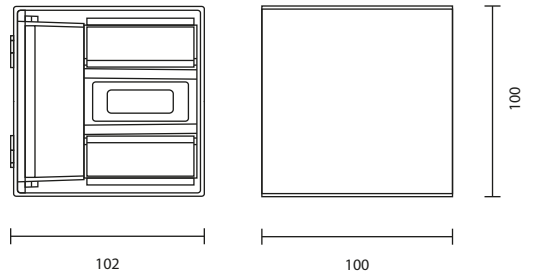

UD-3068/LED6W/BK

LED 220V 2x3W 3000K
2,000.-

UD-SERIES

Wall Up-Down Light

THE WALL DOWN LIGHT VERSION OFFERS A USER A PERSONALIZED APPLICATION; EX. USING ONE LIGHTING TYPE UPWARD AND ANOTHER TYPE DOWNWARD. THEY ARE PROTECTED FROM INGRESS OF DUST AND WATER THUS CAN BE USED IN BOTH EXTERIOR AND INTERIOR ENVIRONMENT. UD-SERIES CAN SLOVE MANY LIGHTING TASKS IN MODERN ARCHITECTURAL SURROUNDS. THEY ARE WIDELY USED TO ILLUMINATE COLUMNS AND FACADES. THE BODY COMPONENTS ARE MADE OF EXTRUDED ALUMINIUM AND DIE-CAST ALUMINIUM WHICH MAKE THEM HIGH CORROSION RESISTANCE TI THE EXTREME ENVIROMENT.