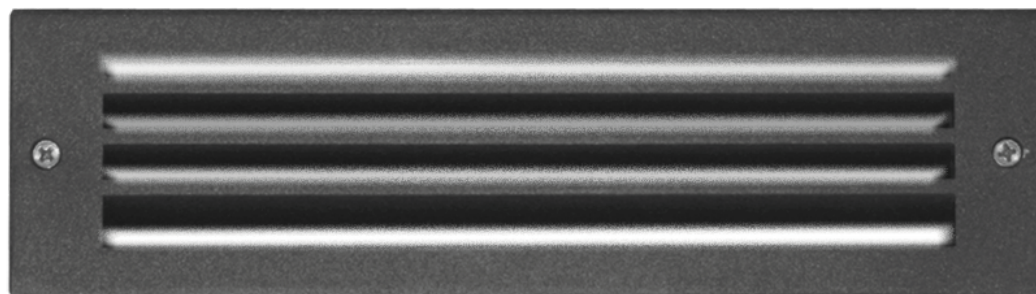

STEP-160/BK
E27 GENIE 11W
E27 LED PLE7W
900.-