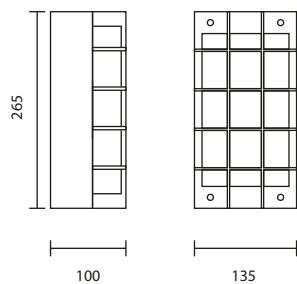

WM-SERIES

Wall-Mounted Luminaires

SYMMETRICAL LIGHT DISTRIBUTION FOR MANY APPLICATIONS INCLUDING GARDEN AND PARK LIGHTING OR FOR LIGHTING WALL AND CEILINGS OF FACADES AND ENTRANCES.

WM-320