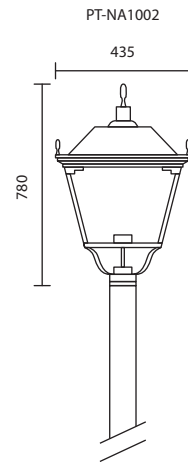

PT-SERIES

COMPACT FLUORESCENT E27
DIE-CAST ALUMINIUM HOUSING POWDER COATING.
GLASS DIFFUSER.
IP54

PT-NA1001
E27 TORNADO 65W
ใช้กับเสา PT-F100 (7)
7,000.- (โคมเปล่า)