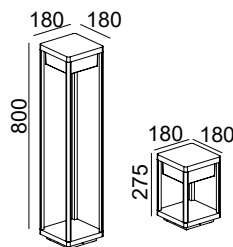

Material: Die-casting aluminum + Frost PC
Voltage: 200-240V, 50/60Hz
LED(C.T): 2700K~6500K
Body Color: Dark Grey / Silver / White / Rust

Model	LED Watt	Luminous Flux	Beam Angle	CRI	Safety type
BOR-M1762/LED	32xSMD / 9W	450 lm (4000K)	16°	≥82	IP65
BOL-M1762/LED-800	32xSMD / 9W	540 lm (4000K)	16°	≥82	IP65