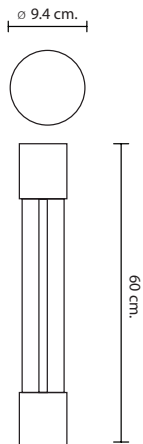

POWDER COATED DIE-CAST ALUMINIUM
(AVAILABLE IN BLACK, GREY)

IP54

BOL-0357
E27 TORNADO 24W
3,580.-

BOL-SERIES

Bollard

BOL-0393/LED/BK-H60

LED Cree 3X1W 3000K
Aluminium

3,900.-