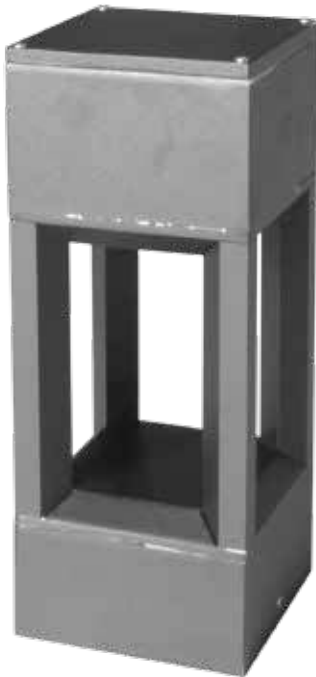

BOR-0213

BOR-0214

BOR-0655

BOR-0656

BOR-SERIES

BOR

ALUMINIUM BODY POWER COATED (BLACK, DARK GREY) IP 54
LED 3000K 5W INCLUDED DRIVER (BOR-0655, BOR-0656)

BOR-0213/GU10/BK
GU10 LED 220V 5W
3,480.-