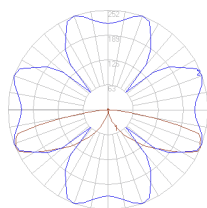

3,600.-

BOL-0414/LED/BK-H60
LED 220V 12W 3000K
Aluminium
3,000.-

BOL-0415/LED/BK-H60
LED 220V 12W 3000K
Aluminium
3,000.-

BOL-0414

BOL-0415

BOL-SERIES Exterior Bollard Lighting

Pole is the bollard with symmetrical light distribution. These luminaires are equipped with prismatic PC lens producing a uniform wide beam light. The body housing is made from extruded aluminium for corrosion resistance. They are designed to illuminate the pathway, walkway, and garden where general lighting is needed.