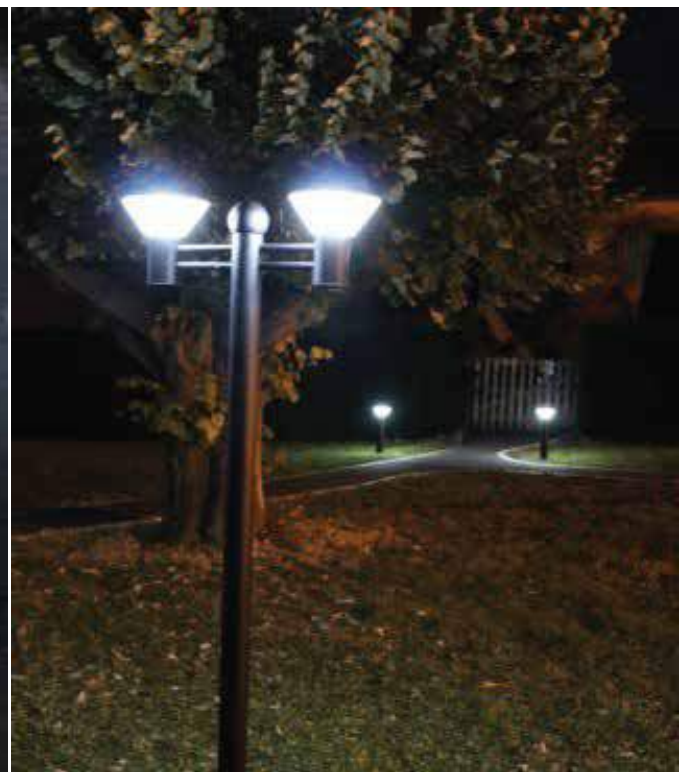

SOLAR LIGHT

Solar-WM021

7,200.-

Solar-PT021/2

16,000.-

TECHNICAL SPECIFICATIONS

LED POWER : 3.5 WATTS	MATERIAL : ALUMINIUM
BATTERY : 4.5 AH 6.4V	LUMENS : 425 LUMENS
PV PANEL : 4.5 WATTS GRADE A	WARRANTY : 3 YEARS
CHARGING : 6 HOURS / DAY	

BRIGHTNESS : =3.5W =20W =85W

LED POWER : 2*3.5 WATTS	MATERIAL : ALUMINIUM
BATTERY : 2*4.5 AH 6.4V	LUMENS : 2*425 LUMENS
PV PANEL : 2*4.5 WATTS GRADE A	WARRANTY : 3 YEARS
CHARGING : 6 HOURS / DAY	

BRIGHTNESS : =2*3.5W =2*20W =2*85W

AUTOMATIC OPERATION DAY & NIGHT DETECTION AUTOMATIC POWER ON & OFF	LIFEPO4 BATTERY LITHIUM LIFEPO4 BATTERY LIFETIME UP TO 5 YEARS WORKING TEMP -15° +65°	SOLAR PANEL 4.5W/2*4.5W MONOCRYSTALLINE SOLAR PANEL GRADE A SOLAR CELLS	WATER PROOF IP 65 COMPLIANT
LED LIGHTING HIGH BRIGHTNESS LED 36/2*36 PIECES OF 0.09W EACH 50,000 HOURS LIFE SPAM