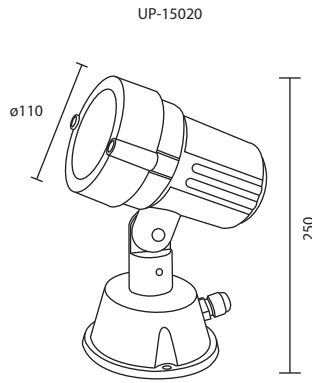

UP-SERIES

Up Light

Our range of outdoor up lights offers a comprehensive series of solutions that create effective lighting scenarios for illuminating both architecture and green areas. These include a wide range of light effects, from highly concentrated beams that highlight architectural features to wall washer effects for even facade lighting. Numerous optic and photometric accessories are also available, and the luminaires guarantee extreme reliability and a high level of resistance to both weather and vandalism.

UP-15020/BK
E27 PAR20 50W
E27 LED PAR16 7W
1,300.-