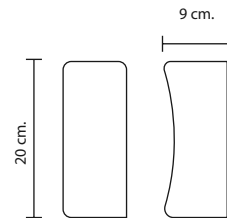

UD-0687/LED/BK