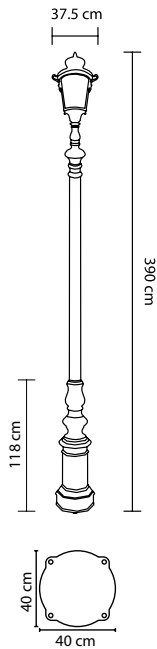

PT-RHS15701-3.9

E27 X 1

Aluminium Housing
Acrylic Diffuser

32,000.-