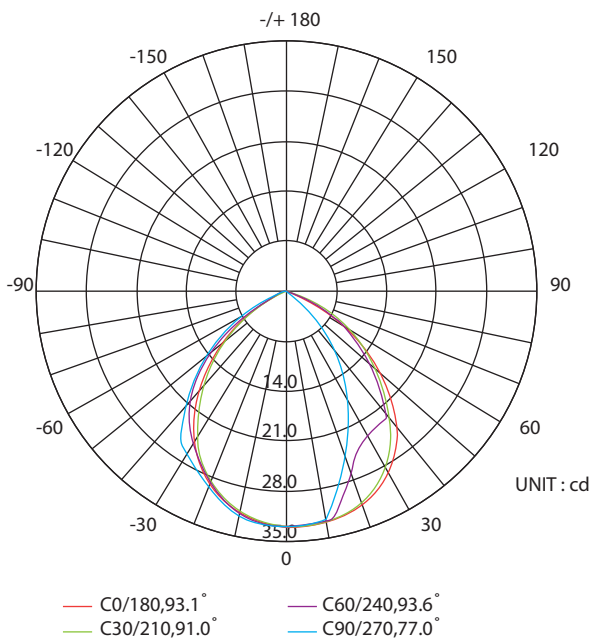

BOL-SERIES

Bollard

BOL-18800/LED/BK
LED 1x6W 3000K
4,400.-