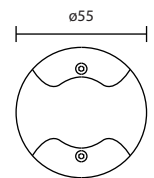

LED 12V (USE TRANSFORMER 12V AC), DIE-CAST ALUMINIUM,
GLASS DIFFUSER, ALUMINIUM RECESSED BOX

IP67

IN-023705