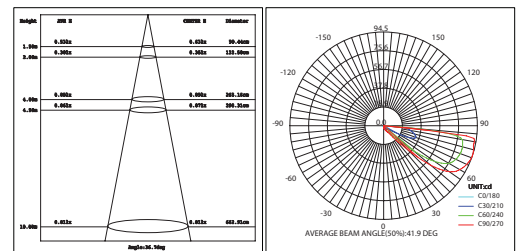

Material: Die-casting aluminum + Clear PC
Voltage: 200-240V, 50/60Hz
LED(C.T): 2700K~6500K
Body Color: Dark Grey / Silver / White / Rust

Model	LED Watt	Luminous Flux	Beam Angle	CRI	Safety type
STEP-M1441/LED	10xSMD / 1.5W	45 lm (3000K)	37°	≥82	IP65
STEP-M1442/LED	10xSMD / 1.5W	45 lm (3000K)	37°	≥82	IP65
STEP-M1443/LED	10xSMD / 1.5W	45 lm (3000K)	37°	≥82	IP65