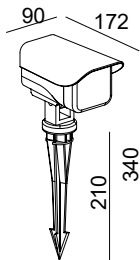

Material: Die-casting aluminum + Frost PC
Voltage: 200-240V, 50/60Hz
LED(C.T): 2700K~6500K
Body Color: Dark Grey / Silver / White / Rust

Model	LED Watt	Luminous Flux	Beam Angle	CRI	Safety type
UP-M1733/COB7	4x2W / CREE	417 lm (3000K)	52°	≥83	IP65 Ⓢ Ⓢ Ⓢ Ⓢ Ⓢ Ⓢ
UP-M1732/COB7	1x7W / CREE	526 lm (3000K)	11°	≥82	IP65 Ⓢ Ⓢ Ⓢ Ⓢ Ⓢ Ⓢ