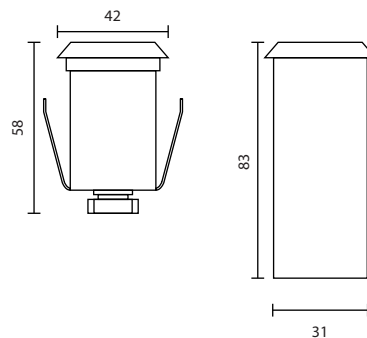

IN-SERIES

Inground Lights

LED
DIE-CASTING ALUMINIUM, TEMPERED GLASS 304,
STAINLESS TRIM, ABS RECESSED BOX
IP67

IN-LED-JD-002

IN-LED-JD002W
LED 12V 3W 3000K
1,400.-

- **WH**
- **WW**
- **BL**

IN-013670