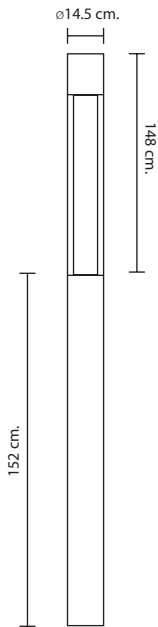

PT-SERIES

Pole Top

PT-46102-30/LED/BK-H3

LED 30W 3000K
Aluminium

20,000.- (សូម 3 យាន)