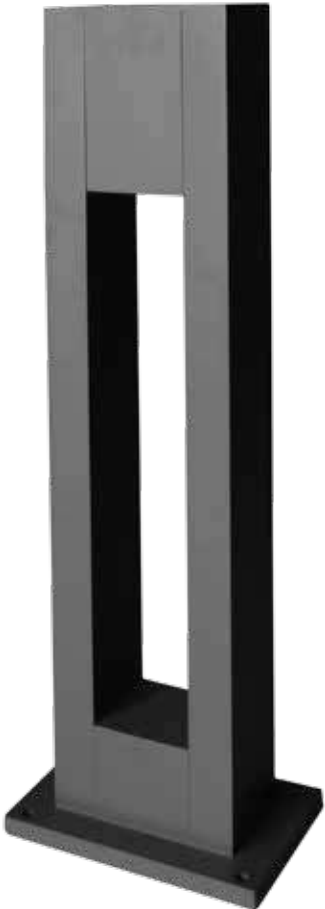

BOL-SERIES

Bollard

POLE IS THE BOLLARD WITH SYMMETRIAL LIGHT DISTRIBUTION. THESE LUMINAIRES ARE EQUIPPED PRISMATIC PC LENS PRODUCING A UNIFORM WIDE BEAM LIGHT. THE BODY HOUSING IS MADE FROM EXTRUDED ALUMINIUM FOR CORROSION RESISTANT. THEY ARE DESIGNED TO ILLUMINATE THE PATHWAY, WALKWAY AND GARDEN WHERE GENERAL LIGHTING IS NEEDED. POWDER COATED DIE-CAST ALUMINIUM (AVAILABLE IN BLACK, GREY) IP54

BOL-0290

E27 LED A60 9W
7,000.-

BOL-0292

G9 LED 220V 2.5Wx2
7,000.-

BOL-0300

GU10 LED 220V 5W
4,000.-