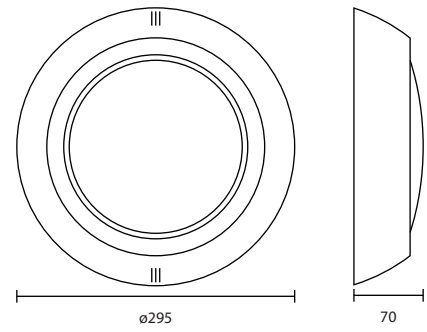

UW-210 (ปิดลอย)

GY6.35 12V 90W
2,400.-