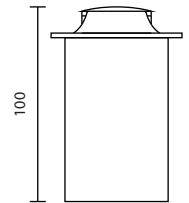

IN-013705
LED 12V 3W 3000K (CREE)
1,400.-