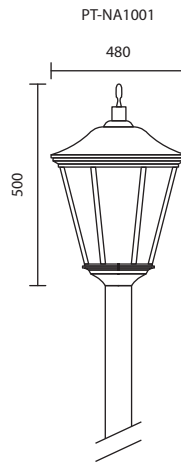

PT-SERIES

COMPACT FLUORESCENT E27
DIE-CAST ALUMINIUM HOUSING POWDER COATING.
GLASS DIFFUSER.
IP54

PT-NA1001
E27 TORNADO 65W
ใช้กับเสา PT-F100 (7)
7,000.- (โคมเปล่า)