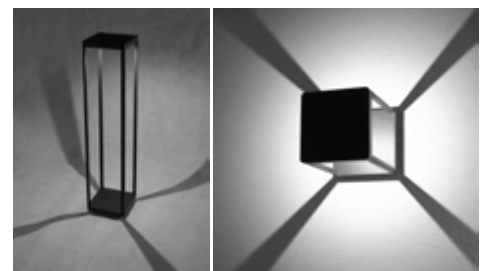

Material: Die-casting aluminum + Clear glass
Voltage: 200-240V, 50/60Hz
LED(C.T): 2700K~6500K
Body Color: Dark Grey / Silver / White / Rust

Model	LED Watt	Luminous Flux	Beam Angle	CRI	Safety type
BOL-M1761/LED-80	1x7W / CREE	445 lm (4000K)	16°	≥82	IP65
BOR-M1761/LED	1x7W / CREE	445 lm (4000K)	16°	≥82	IP65