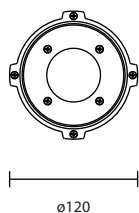

STAINLESS STEEL 316(UW-16116)

STAINLESS STEEL 304(UW-G-1751)

HALOGEN MR16 (LOW VOLT)

IP 68

UW-G-1751

MR16 12V 50W
MR16 LED 12V 5W
4,000.-

UW-16116

UW-G-1751