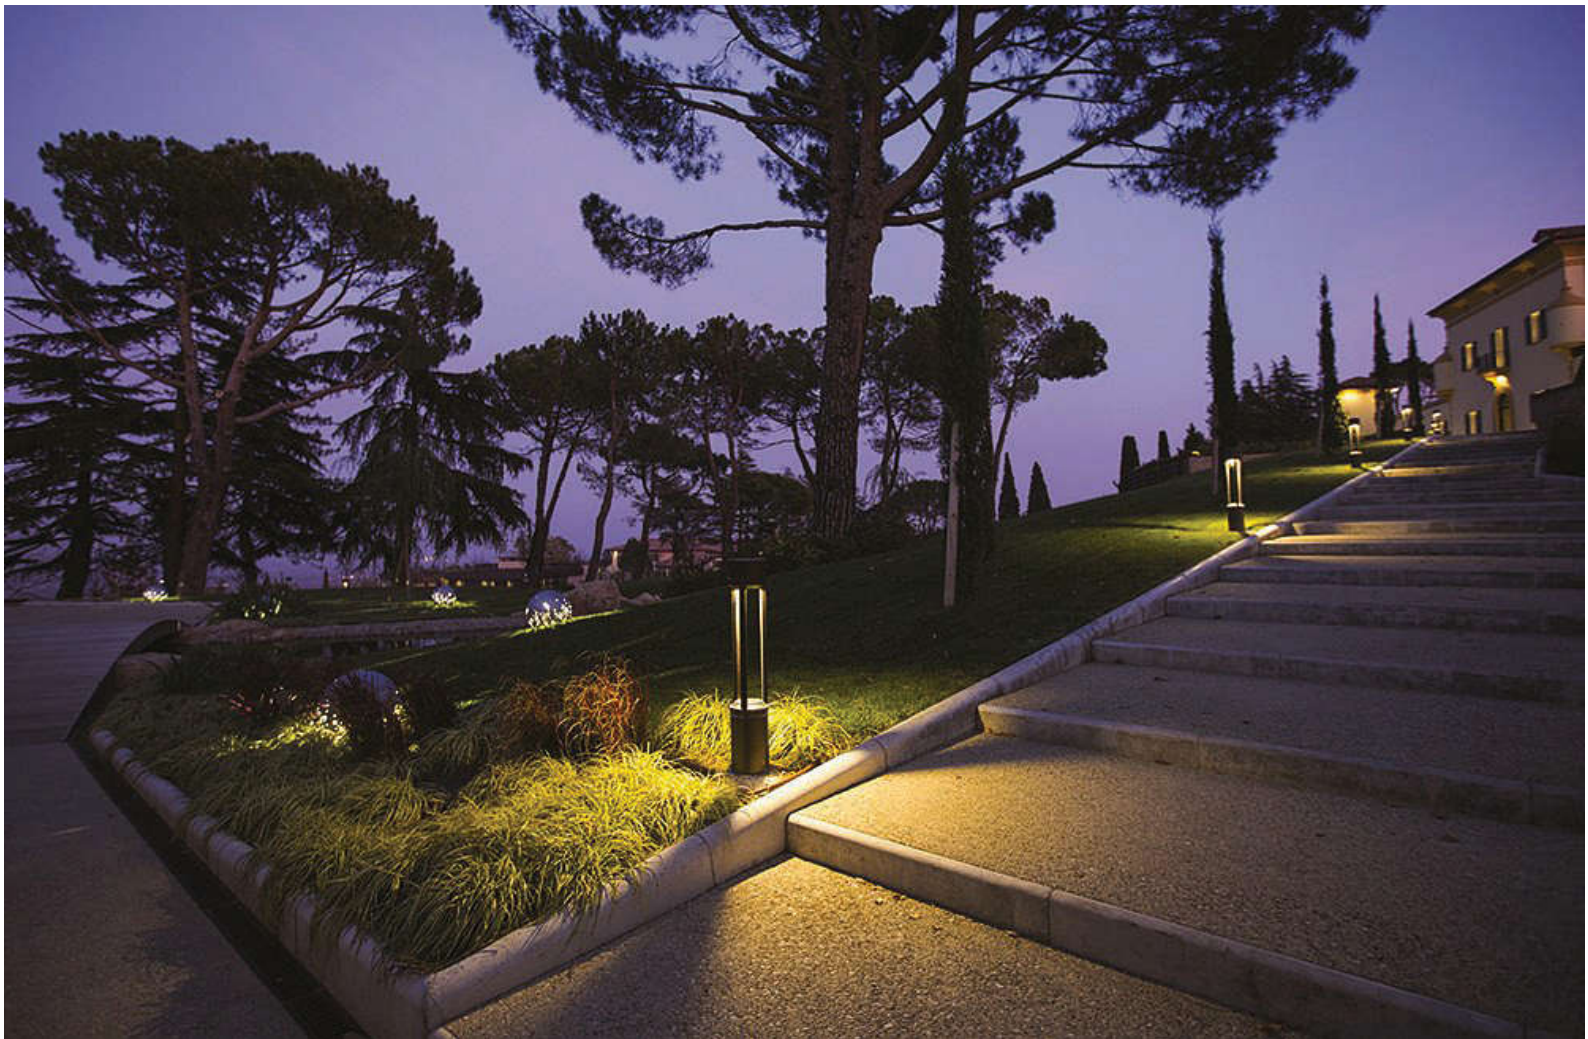

3,600.-

BOL-0414/LED/BK-H60
LED 220V 12W 3000K
Aluminium
3,000.-

BOL-0415/LED/BK-H60
LED 220V 12W 3000K
Aluminium
3,000.-

BOL-0414

BOL-0415

BOL-SERIES Exterior Bollard Lighting

Pole is the bollard with symmetrical light distribution. These luminaires are equipped with prismatic PC lens producing a uniform wide beam light. The body housing is made from extruded aluminium for corrosion resistance. They are designed to illuminate the pathway, walkway, and garden where general lighting is needed.