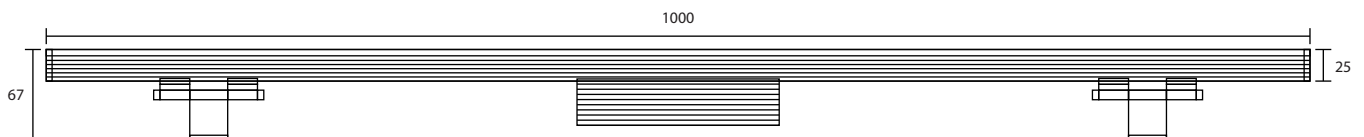

LED-STRIP1M

EXTRUDED ALUMINIUM BODY, SURFACE ANODIZED OXIDATION TREATMENT, WORKING VOLTAGE AC 220V,
3mm. TEMPERED GLASS, BEAM ANGLE 15°/30°/45°/60° DEG,
LIFE TIME 50,000 Hrs, IP65

LED-STRIP1M

LED 1x18W 220V CREE
3,000.-

3000K

4000K

6000K