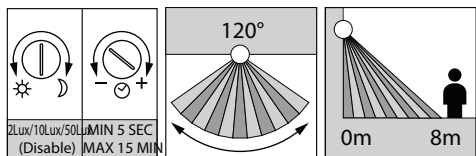

Sensor

Material: Die-casting aluminum + Frost PC
Voltage 200-240V, 50/60Hz
LED(C.T) 2700K~6500K
Body Color Dark Grey / Silver / White / Rust