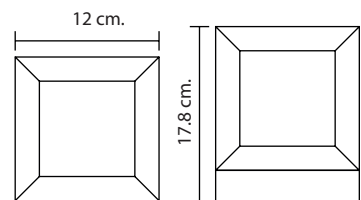

Border Lightings

BOR-130SS/BK

E27X1
Die-Casting Aluminium/
Acrylic

1,350.-

BOL-SERIES

Bollard

POLE IS THE BOLLARD WITH SYMMETRIAL LIGHT DISTRIBUTION. THESE LUMINAIRES ARE EQUIPPED WITH PRISMATIC PC LENS PRODUCING A UNIFORM WIDE BEAM LIGHT. THE BODY HOUSING IS MADE FROM EXTRUDED ALUMINIUM FOR CORROSION RESISTANT. THEY ARE DESIGNED TO ILLUMINATE THE PATHWAY, WALKWAY AND GARDEN WHERE GENERAL LIGHTING IS NEEDED.