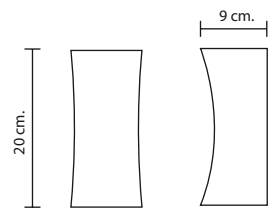

LED 2x 7W 3000K
Aluminium

2,300.-

UD-0686/LED/BK