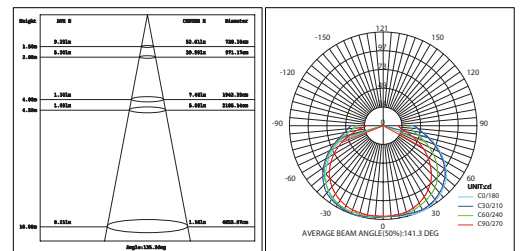

Model	LED Watt	Luminous Flux	Beam Angle	CRI	Safety type
WM-M1712/LED	32xSMD / 9W	640 lm (3000K)	138°	≥82	IP65
WM-M1621/LED	32xSMD / 9W	490 lm (3000K)	148°	≥82	IP65