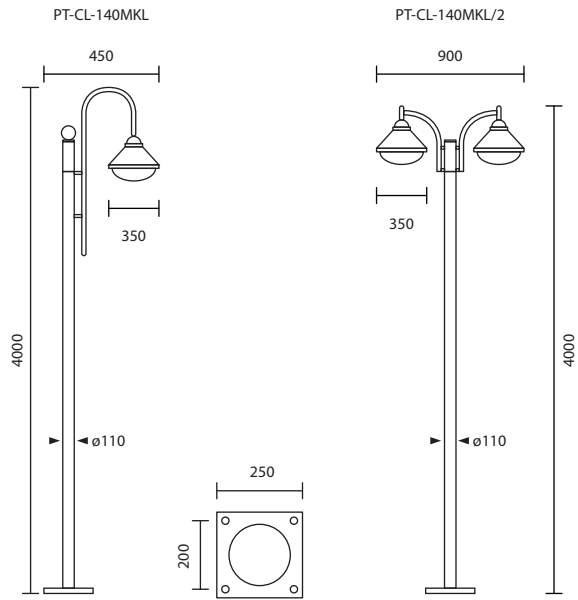

PT-CL-140MKL/2
E27 TORNADO 45Wx2
31,000.-

PT-SERIES

METAL HALIDE E27
OUTDOOR ELECTROSTATIC POWDER COATING
DIE-CAST ALUMINIUM HOUSING
(AVAILABLE IN MATT BLACK, GREY & WHITE)
POLYCARBONATE DIFFUSER
IP65