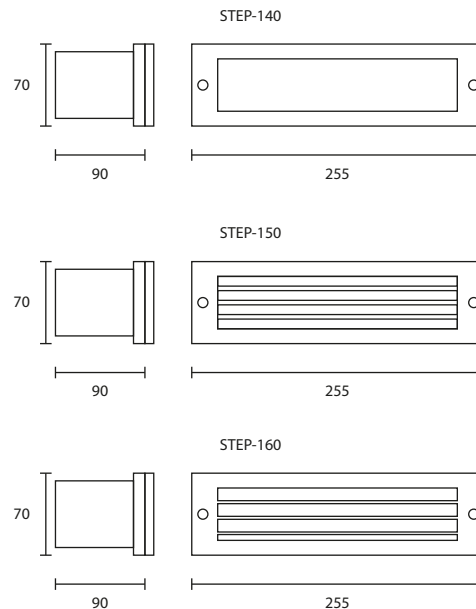

1,400.-

STEP-SERIES

Steplight

STEPLIGHT IS GOOD FOR INSTALLING IN THE OUTSIDE AREAS LIKE GARDENS,STAIRS,WALKWAYS. THEY ARE IN SLANTED LOUVER COVER AND UNSHIELD COVER.THE UNSHIELD COVER CAN BE INSTALLED VERTICALLY. THESE LUMINAIRES HAVE A MINIMAL DESIGN SO YOU CAN FIT THEM IN ANY ARCHITECTURAL ENVIRONMENT WITHOUT DAMAGING IT.