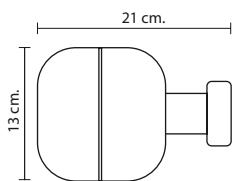

UD-0679/LED/BK

LED 5W 3000K
Aluminium

2,700.-