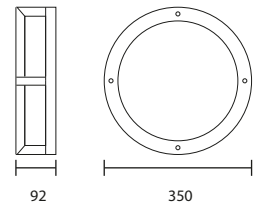

WM-100/BK
E27 GENIE 18W
1,400.-

WM-110/BK
E27 GENIE 18W
1,200.-

WM-120/BK
E27 GENIE 18W
1,400.-

WM-SERIES

Wall-Mounted Luminaires

SYMMETRICAL LIGHT DISTRIBUTION FOR MANY APPLICATIONS INCLUDING GARDEN AND PARK LIGHTING OR FOR LIGHTING WALL AND CEILINGS OF FACADES AND ENTRANCES.