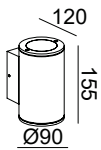

Material: Die-casting aluminum + Clear glass
Voltage: 220-240V, 50/60Hz
Lamp Type: GU10
Lamp Watt: max. 35W
Body Color: Dark Grey / Silver / White / Rust

GU10LED

IP54