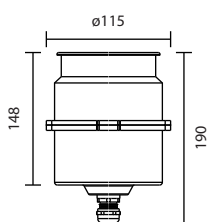

STAINLESS STEEL 316(UW-16116)

STAINLESS STEEL 304(UW-G-1751)

HALOGEN MR16 (LOW VOLT)

IP 68

UW-G-1751

MR16 12V 50W
MR16 LED 12V 5W
4,000.-

UW-16116

UW-G-1751