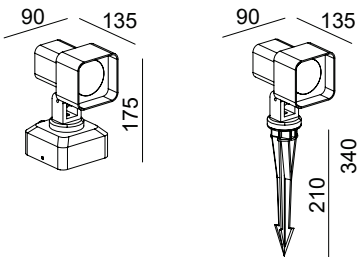

WALL SURFACE / GROUND SURFACE

UP-M1101/LED5
2,400.-

Adjustable

Adjustable

UP-M1741/LED7
2,100.-

UP-M1742/LED7
1,900.-

Material: Die-casting aluminum + Clear glass
Voltage: 200-240V, 50/60Hz
LED(C.T): 2700K~6500K
Body Color: Dark Grey / Silver / White / Rust