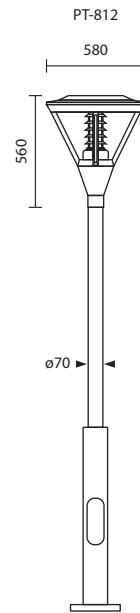

PT-SERIES

DIE-CAST ALUMINIUM HOUSING. POWDER COATING
POLYCARBONATE DIFFUSER.
IP54

PT-812
E27 TORNADO 45W
E27 LED 40W
Pole : 2-4 m ឆ្នែតា PT-02 (7)
10,000.- (លេរោះតែរ)