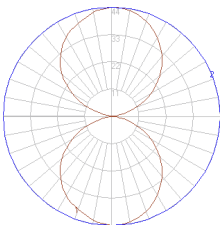

UD-SERIES

Exterior Wall Up Down Lights

Up and Down Lights are a great way of creating atmosphere in the home. Although simply designed, they wash the wall with a decorative two-way pattern of light for a cosy, welcoming effect. You can use these lights to enliven bare walls. They're also effective when placed either side of room features such as doorways, windows, or pictures. We sell many leading brands of up and down wall light.