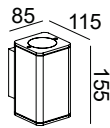

Material: Die-casting aluminum + Clear glass
Voltage: 220-240V, 50/60Hz
Lamp Type: GU10
Lamp Watt: max. 35W
Body Color: Dark Grey / Silver / White / Rust

GU10LED

IP54