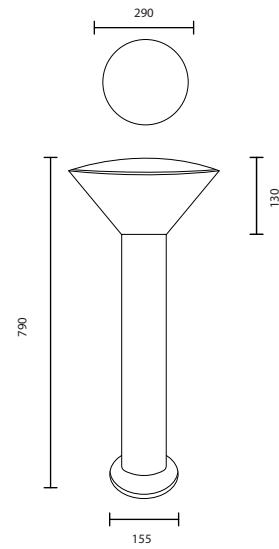

BOL-SERIES

Bollard

POLE IS THE BOLLARD WITH SYMMETRIAL LIGHT DISTRIBUTION. THESE LUMINAIRES ARE EQUIPPED WITH PRISMATIC PC LENS PRODUCING A UNIFORM WIDE BEAM LIGHT. THE BODY HOUSING IS MADE FROM EXTRUDED ALUMINIUM FOR CORROSION RESISTANT. THEY ARE DESIGNED TO ILLUMINATE THE PATHWAY, WALKWAY AND GARDEN WHERE GENERAL LIGHTING IS NEEDED.

POWDER COATED DIE-CAST ALUMINIUM
(AVAILABLE IN BLACK, GREY)

IP54

BOL-0357
E27 TORNADO 24W
3,580.-