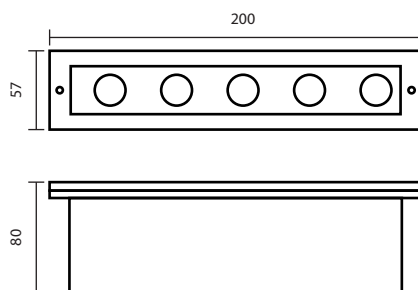

IN-SERIES

Inground Lights

LED 12V (USE TRANSFORMER 12V AC)
ALUMINIUM BODY, STAUNLESS 304 TRIM
ABS RECESSED BOX, TEMPERED GLASS
IP65