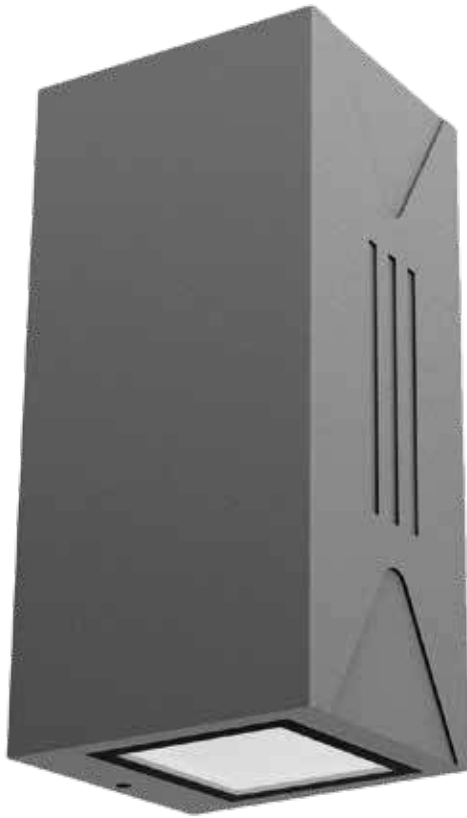

UD-0214-GU10/BK

UD-0214-GU10/BK
 GU10 LED 220V 5W
 3,000.-

UD-0213-GU10/BK

UD-0213-GU10/BK
 GU10 LED 220V 5W
 3,200.-

UD-SERIES

Wall Up-Down Light

THE WALL DOWN LIGHT VERSION OFFERS A USER A PERSONALIZED APPLICATION; EX. USING ONE LIGHTING TYPE UPWARD AND ANOTHER TYPE DOWNWARD. THEY ARE PROTECTED FROM INGRESS OF DUST AND WATER THUS CAN BE USED IN BOTH EXTERIOR AND INTERIOR ENVIRONMENT. UD-SERIES CAN SLOVE MANY LIGHTING TASKS IN MODERN ARCHITECTURAL SURROUNDS. THEY ARE WIDELY USED TO ILLUMINATE COLUMNS AND FACADES. THE BODY COMPONENTS ARE MADE OF EXTRUDED ALUMINIUM AND DIE-CAST ALUMINIUM WHICH MAKE THEM HIGH CORROSION RESISTANCE TI THE EXTREME ENVIROMENT.

UD-502-GU10/BK
GU10 LED 220V 5W x2
1,800.-

UD-SERIES

Wall Up-Down Light

THE WALL DOWN LIGHT VERSION OFFERS A USER A PERSONALIZED APPLICATION; EX. USING ONE LIGHTING TYPE UPWARD AND ANOTHER TYPE DOWNWARD. THEY ARE PROTECTED FROM INGRESS OF DUST AND WATER THUS CAN BE USED IN BOTH EXTERIOR AND INTERIOR ENVIRONMENT. UD-SERIES CAN SLOVE MANY LIGHTING TASKS IN MODERN ARCHITECTURAL SURROUNDS. THEY ARE WIDELY USED TO ILLUMINATE COLUMNS AND FACADES. THE BODY COMPONENTS ARE MADE OF EXTRUDED ALUMINIUM AND DIE-CAST ALUMINIUM WHICH MAKE THEM HIGH CORROSION RESISTANCE TI THE EXTREME ENVIROMENT.