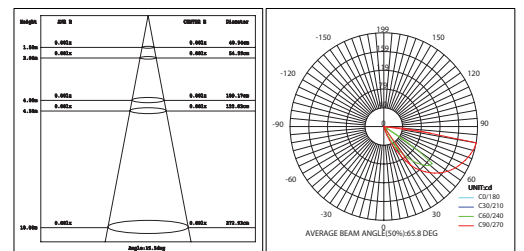

Model	LED Watt	Luminous Flux	Beam Angle	CRI	Safety type
BOR-M1762/LED	32xSMD / 9W	450 lm (4000K)	16°	≥82	IP65
BOL-M1762/LED-800	32xSMD / 9W	540 lm (4000K)	16°	≥82	IP65