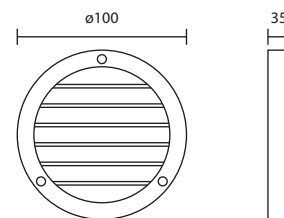

STEP-SERIES

Steplight

STEPLIGHT IS GOOD FOR INSTALLING IN THE OUTSIDE AREAS LIKE GARDENS,STAIRS,WALKWAYS. THEY ARE IN SLANTED LOUVER COVER AND UNSHIELD COVER.THE UNSHIELD COVER CAN BE INSTALLED VERTICALLY. THESE LUMINAIRES HAVE A MINIMAL DESIGN SO YOU CAN FIT THEM IN ANY ARCHITECTURAL ENVIRONMENT WITHOUT DAMAGING IT.

STEP-1203