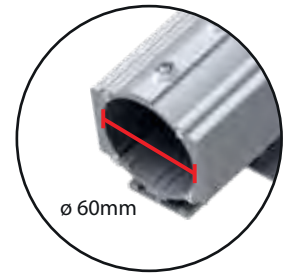

LED STREETLIGHT-SERIES

ALUMINIUM BODY, WORKING VOLTAGE AC 100-277V,
CHIP TYPE PHILIPS LUMILEDS 3030, LUMEN PER WATT 105-110 LM/WATT,
BEAM ANGLE 75 x 140 DEG, LIFE TIME 50,000 Hrs, IP65

DRIVER