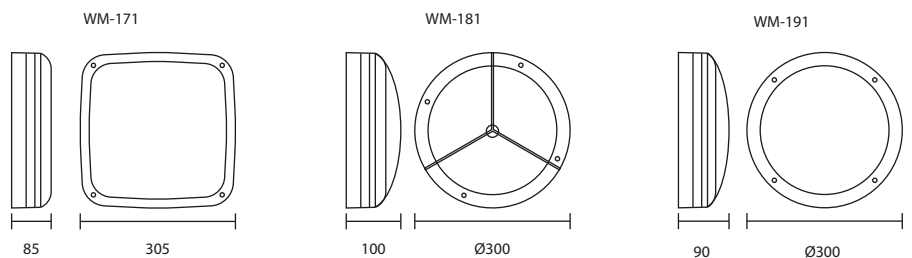

WM-SERIES

Wall-Mounted Luminaires

SYMMETRICAL LIGHT DISTRIBUTION FOR MANY APPLICATIONS INCLUDING GARDEN AND PARK LIGHTING OR FOR LIGHTING WALL AND CEILINGS OF FACADES AND ENTRANCES.