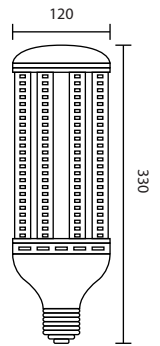

LED-E40 TURBO 100W

8,000-8,500 LM
POWER CONSUMPTION 100W $\pm 5\%$
N/A.-

● 3200K ○ 6000K