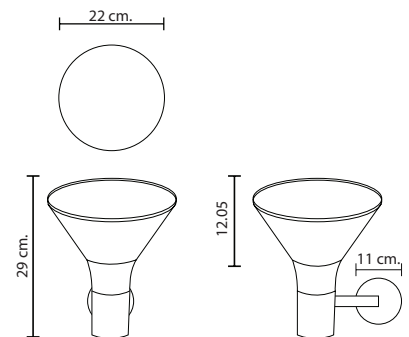

WM-SERIES

Wall mounted Luminaires

WM-0356/BK

E27 LED 12W
Aluminium
Clear Glass Cover

1,500.-