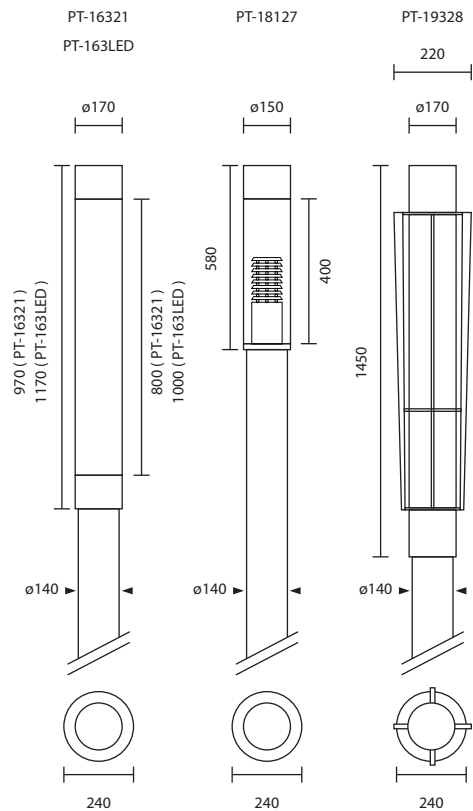

PT-SERIES

DIE-CAST ALUMINIUM HOUSING POWDER COATING
(AVAILABLE IN MATT BLACK, GREY & WHITE)
POLYCARBONATE DIFFUSER
IP65

PT-16321

G5 T5 3x21W
16,000.- (ԲՏԱՆՃ 3 Ա.)
17,000.- (ԲՏԱՆՃ 3.5 Ա.)
18,000.- (ԲՏԱՆՃ 4 Ա.)

PT-163LED

LED 3x18W
16,500.- (ԲՏԱՆՃ 3 Ա.)
17,500.- (ԲՏԱՆՃ 3.5 Ա.)
18,000.- (ԲՏԱՆՃ 4 Ա.)