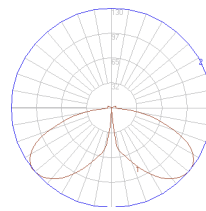

3,600.-

BOL-0414/LED/BK-H60
LED 220V 12W 3000K
Aluminium
3,000.-

BOL-0415/LED/BK-H60
LED 220V 12W 3000K
Aluminium
3,000.-

BOL-0414

BOL-0415

BOL-SERIES Exterior Bollard Lighting

Pole is the bollard with symmetrical light distribution. These luminaires are equipped with prismatic PC lens producing a uniform wide beam light. The body housing is made from extruded aluminium for corrosion resistance. They are designed to illuminate the pathway, walkway, and garden where general lighting is needed.