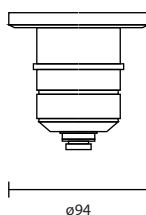

STAINLESS STEEL 316(UW-16116)

STAINLESS STEEL 304(UW-G-1751)

HALOGEN MR16 (LOW VOLT)

IP 68

UW-G-1751

MR16 12V 50W
MR16 LED 12V 5W
4,000.-

UW-16116

UW-G-1751