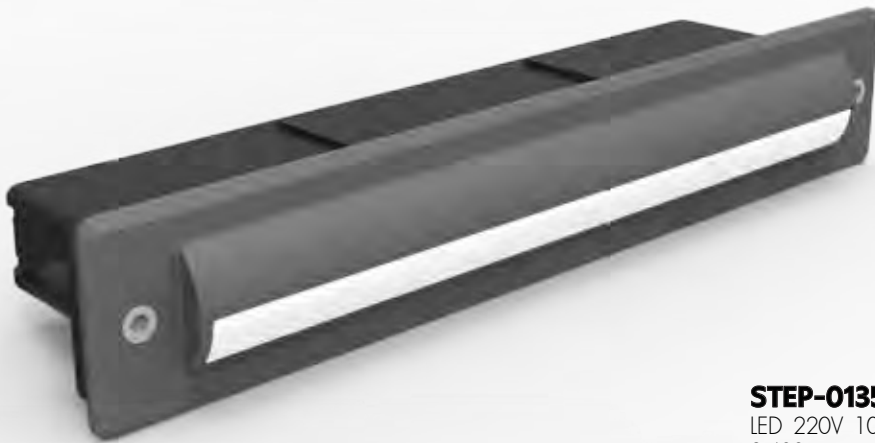

STEP-370/G9
G9 LED 220V 2.5W
1,000.-
(เฉพาะโคม)

STEP-380/G9
G9 LED 220V 2.5W
1,000.-
(เฉพาะโคม)

STEP-SERIES

Steplight

LED 220V (INCLUDED DRIVER) 5W
 DIE-CAST ALUMINIUM, ABS RECESS BOX
 IP67

STEP-003508
 LED 220V 10*0.5W
 2,400.-