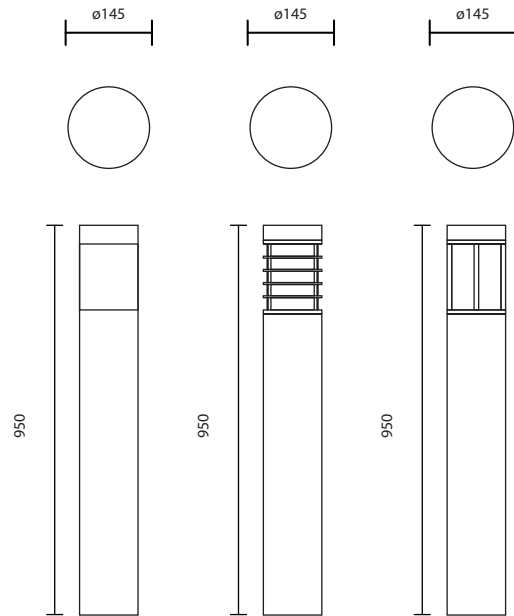

BOL-SERIES

Bollard

POLE IS THE BOLLARD WITH SYMMETRIAL LIGHT DISTRIBUTION. THESE LUMINAIRES ARE EQUIPPED PRISMATIC PC LENS PRODUCING A UNIFORM WIDE BEAM LIGHT. THE BODY HOUSING IS MADE FROM EXTRUDED ALUMINIUM FOR CORROSION RESISTANT. THEY ARE DESIGNED TO ILLUMINATE THE PATHWAY, WALKWAY AND GARDEN WHERE GENERAL LIGHTING IS NEEDED.

COMPACT FLUORESCENT E27, POWDER COATED DIE-CAST ALUMINIUM & OPAL POLYCARBONATE (AVAILABLE IN BLACK & GREY)

IP54