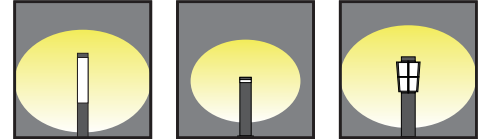

BOL-SERIES
Bollard

POLE IS THE BOLLARD WITH SYMMETRIAL LIGHT DISTRIBUTION. THESE LUMINAIRES ARE EQUIPPED WITH PRISMATIC PC LENS PRODUCING A UNIFORM WIDE BEAM LIGHT. THE BODY HOUSING IS MADE FROM EXTRUDED ALUMINIUM FOR CORROSION RESISTANT. THEY ARE DESIGNED TO ILLUMINATE THE PATHWAY, WALKWAY AND GARDEN WHERE GENERAL LIGHTING IS NEEDED. POWDER COATED DIE-CAST ALUMINIUM (AVAILABLE IN BLACK, GREY) IP54