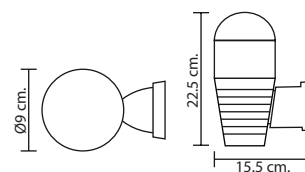

UD-0378/BK

GU10 LED 5W
Aluminium
Clear Glass Cover

2,000.- (พร้อมหลอด)