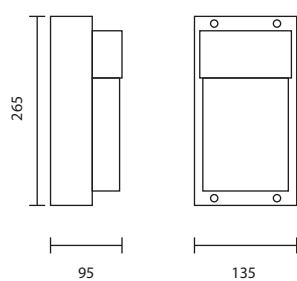

WM-SERIES

Wall-Mounted Luminaires

SYMMETRICAL LIGHT DISTRIBUTION FOR MANY APPLICATIONS INCLUDING GARDEN AND PARK LIGHTING OR FOR LIGHTING WALL AND CEILINGS OF FACADES AND ENTRANCES.

WM-330