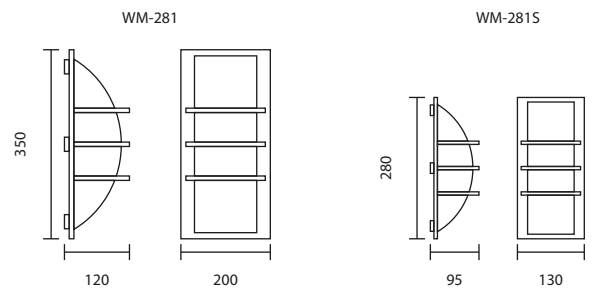

WM-230/BK
E27 GENIE 18W
1,600.-

WM-SERIES

Wall-Mounted Luminaires

SYMMETRICAL LIGHT DISTRIBUTION FOR MANY APPLICATIONS INCLUDING GARDEN AND PARK LIGHTING OR FOR LIGHTING WALL AND CEILING OF FACADES AND ENTRANCES. ALUMINIUM BODY, GLASS DIFFUSER