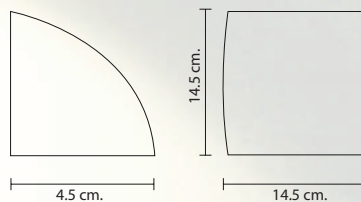

WM-0719/LED/BK

LED 10W 3000K
Aluminium
Clear Glass Cover

2,700.-