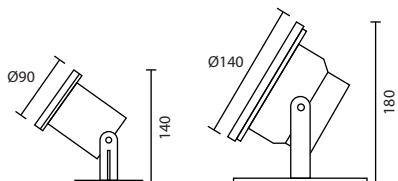

UW-SERIES

Underwater Lights

HALOGEN AND QR111 (LOW VOLT) STAINLESS STEEL 304 & TEMPERED GLASS
IP 68

UW-12011

UW-11016

MR16 12V 50W
MR16 LED 12V 5W
1,900.-