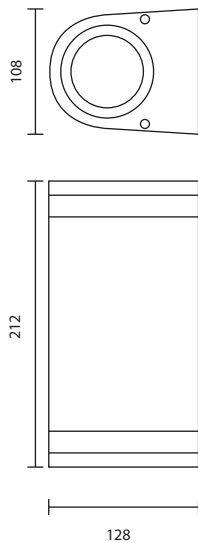

UD-0214-GU10/BK

UD-0214-GU10/BK
 GU10 LED 220V 5W
 3,000.-

UD-0213-GU10/BK

UD-0213-GU10/BK
 GU10 LED 220V 5W
 3,200.-

UD-SERIES

Wall Up-Down Light

THE WALL DOWN LIGHT VERSION OFFERS A USER A PERSONALIZED APPLICATION; EX. USING ONE LIGHTING TYPE UPWARD AND ANOTHER TYPE DOWNWARD. THEY ARE PROTECTED FROM INGRESS OF DUST AND WATER THUS CAN BE USED IN BOTH EXTERIOR AND INTERIOR ENVIRONMENT. UD-SERIES CAN SLOVE MANY LIGHTING TASKS IN MODERN ARCHITECTURAL SURROUNDS. THEY ARE WIDELY USED TO ILLUMINATE COLUMNS AND FACADES. THE BODY COMPONENTS ARE MADE OF EXTRUDED ALUMINIUM AND DIE-CAST ALUMINIUM WHICH MAKE THEM HIGH CORROSION RESISTANCE TI THE EXTREME ENVIROMENT.