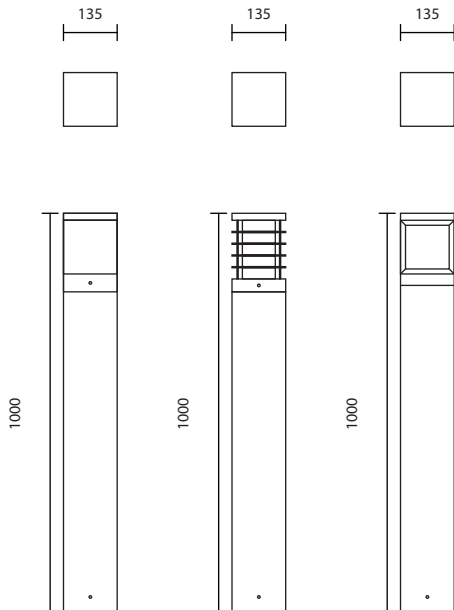

BOL-SERIES

Bollard

POLE IS THE BOLLARD WITH SYMMETRIAL LIGHT DISTRIBUTION. THESE LUMINAIRES ARE EQUIPPED WITH PRISMATIC PC LENS PRODUCING A UNIFORM WIDE BEAM LIGHT. THE BODY HOUSING IS MADE FROM EXTRUDED ALUMINIUM FOR CORROSION RESISTANT. THEY ARE DESIGNED TO ILLUMINATE THE PATHWAY, WALKWAY AND GARDEN WHERE GENERAL LIGHTING IS NEEDED.

COMPACT FLUORESCENT E27, POWDER COATED DIE-CAST ALUMINIUM & OPAL POLYCARBONATE (AVAILABLE IN BLACK & GREY)

IP54

BOL-2201

E27 GENIE 18W
4,400.-

BOL-2202

E27 GENIE 18W
4,400.-

BOL-2203

E27 GENIE 18W
4,400.-