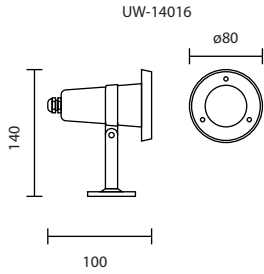

UW-SERIES

Underwater Lights

STAINLESS STEEL 304(UW-14016)

STAINLESS STEEL 316(UW-19016)

ALUMINIUM (UW-011)

HALOGEN MR16 (LOW VOLT)

IP 68

UW-14016
MR16 12V 50W
MR16 LED 12V 5W
900.-