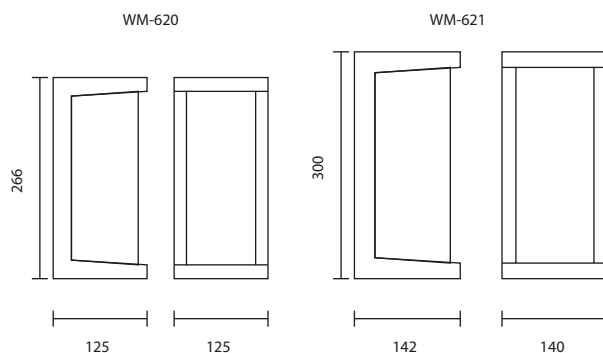

WM-SERIES

Wall-Mounted Luminaires

SYMMETRICAL LIGHT DISTRIBUTION FOR MANY APPLICATIONS INCLUDING GARDEN AND PARK LIGHTING OR FOR LIGHTING WALL AND CEILINGS OF FACADES AND ENTRANCES. ALUMINIUM BODY, POWDER COATING, ACRYLIC DIFFUSER

WM-620/BK
E27 GENIE 18W
1,630.-