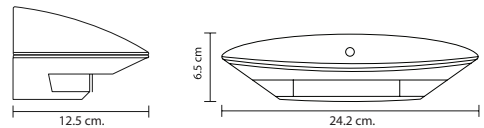

UD-SERIES

Wall Down Light

LED3W 3000K
Aluminium

2,200.-

LED 4x3 W 3000K
Aluminium

2,200.-