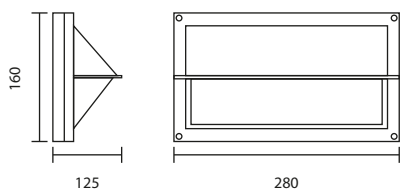

WM-SERIES

Wall-Mounted Luminaires

ASYMMETRIC LIGHT DISTRIBUTION FOR MANY APPLICATIONS INCLUDING GARDEN AND PARK LIGHTING OR FOR LIGHTING WALL AND CEILINGS OF FACADES AND ENTRANCES.