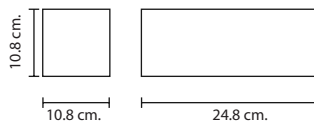

WM-0717/BK

E27X1 LED 12W
Aluminium/Acrylic

1,400.-