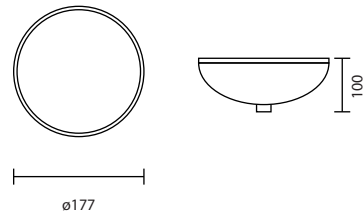

LED-L-PAR56RGB75/5050/15W