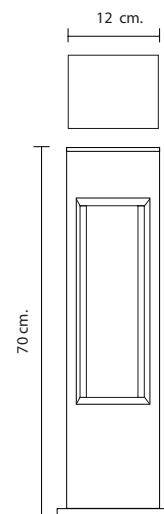

LED 10W 3000K
Aluminium

4,800.-

BOL-SERIES

Bollard

12 cm.

60 cm.

BOL-0655/LED/BK-H60

LED CREE 5W 3000K
Aluminium