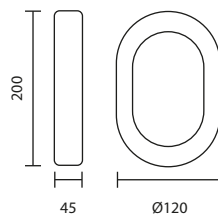

WM-0710/LED/BK

LED SMD 12W 3000K
1,400.-

WM-0670/LED/BK

LED SMD 20W 3000K
1,600.-

WM-0671/LED/BK

LED SMD 16W 3000K
1,560.-

WM-SERIES

Wall-Mounted Luminaires

SYMMETRICAL LIGHT DISTRIBUTION FOR MANY APPLICATIONS INCLUDING GARDEN AND PARK LIGHTING OR FOR LIGHTING WALL AND CEILING OF FACADES AND ENTRANCES.