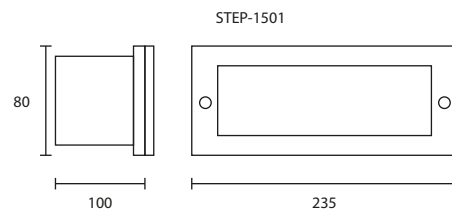

STEP-1502

E27 GENIE 11W
E27 LED PLE7W
400.-