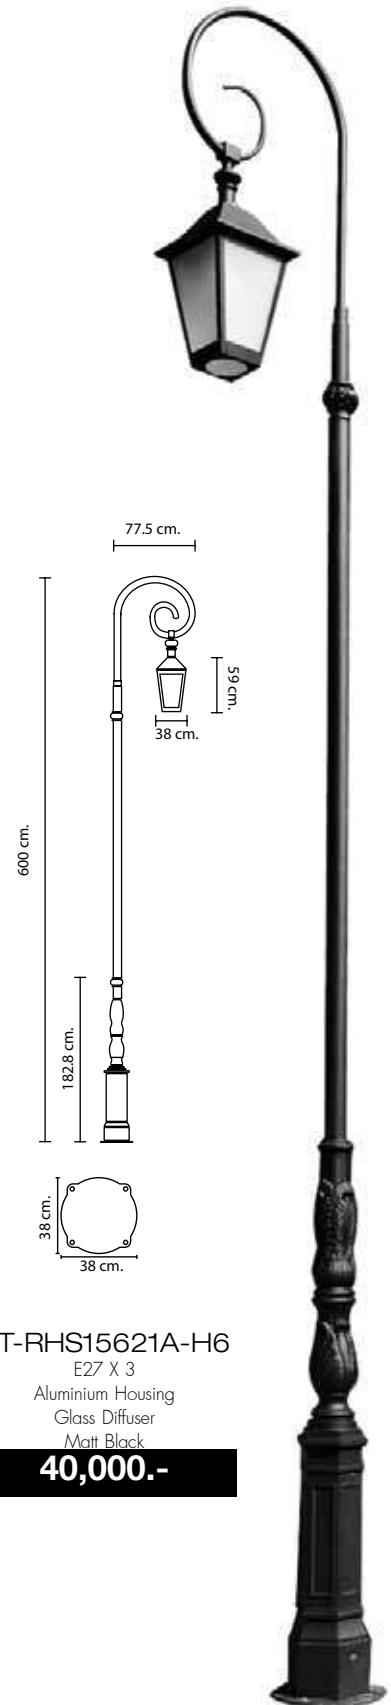

PT-RHS15621A-H6

E27 X 3

Aluminium Housing

Glass Diffuser

Matt Black

40,000.-