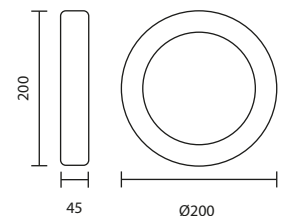

WM-0710/LED/BK

LED SMD 12W 3000K
1,400.-

WM-0670/LED/BK

LED SMD 20W 3000K
1,600.-

WM-0671/LED/BK

LED SMD 16W 3000K
1,560.-

WM-SERIES

Wall-Mounted Luminaires

SYMMETRICAL LIGHT DISTRIBUTION FOR MANY APPLICATIONS INCLUDING GARDEN AND PARK LIGHTING OR FOR LIGHTING WALL AND CEILING OF FACADES AND ENTRANCES.