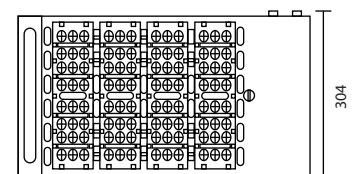

LED-WB-GKMW150D/OH LED-WB-GKMW150W/OH

15,750-16,500 LM
POWER CONSUMPTION 150W ±5%
13,900.- (ໂຄຸ້ມໂອຮໂນ-1.5)

3200K 6000K