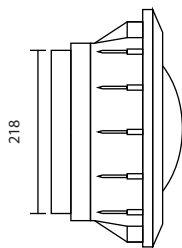

218

135

UW-SERIES
Underwater Lights

ABS BODY, IP68