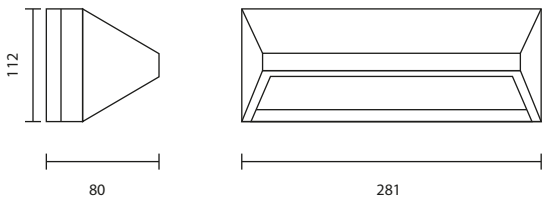

STEP-SERIES

Steplight

STEPLIGHT IS GOOD FOR INSTALLING IN THE OUTSIDE AREAS LIKE GARDENS,STAIRS,WALKWAYS. THEY ARE IN SLANTED LOUVER COVER AND UNSHIELD COVER.THE UNSHIELD COVER CAN BE INSTALLED VERTICALLY. THESE LUMINAIRES HAVE A MINIMAL DESIGN SO YOU CAN FIT THEM IN ANY ARCHITECTURAL ENVIRONMENT WITHOUT DAMAGING IT.