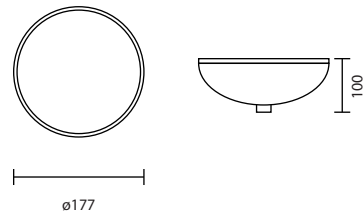

LED-LP56-30W
LED 12V, 30W 3000K
6,160.-