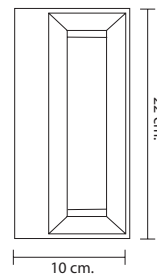

WM-SERIES

Wall mounted Luminaires

WM-830/BK

E27 LED 12W
Aluminium/Acrylic

2000.-