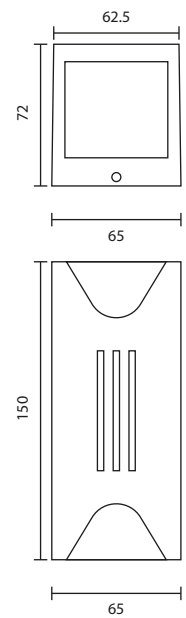

UD-SERIES

Wall Up-Down Light

THE WALL DOWN LIGHT VERSION OFFERS A USER A PERSONALIZED APPLICATION; EX. USING ONE LIGHTING TYPE UPWARD AND ANOTHER TYPE DOWNWARD. THEY ARE PROTECTED FROM INGRESS OF DUST AND WATER THUS CAN BE USED IN BOTH EXTERIOR AND INTERIOR ENVIRONMENT. UD-SERIES CAN SLOVE MANY LIGHTING TASKS IN MODERN ARCHITECTURAL SURROUNDS. THEY ARE WIDELY USED TO ILLUMINATE COLUMNS AND FACADES. THE BODY COMPONENTS ARE MADE OF EXTRUDED ALUMINIUM AND DIE-CAST ALUMINIUM WHICH MAKE THEM HIGH CORROSION RESISTANCE TI THE EXTREME ENVIROMENT.

UD-3068/LED6W/BK

LED 220V 2x3W 3000K
2,000.-