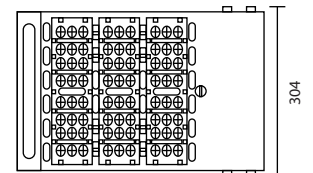

8,400-8,800 LM
 POWER CONSUMPTION 80W ±5%
 9,380.- (ໂຄຸ້ມໂອຮໂນ-1.5)

 
3200K 6000K

LED-WB-GKMW120D/OH LED-WB-GKMW120W/OH

12,600-13,200 LM
 POWER CONSUMPTION 120W ±5%
 12,150.- (ໂຄຸ້ມໂອຮໂນ-1.5)

 
3200K 6000K