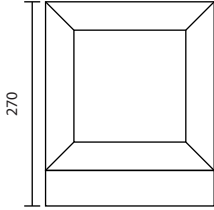

IP 54

BOR-24402/BK
LED 220V 5W 3000K
2,000.-

BOR-120/BK
E27 TORNADO 24W
2,200.-

BOR-130

BOR-130S

BOR-SERIES

BOR

ALUMINIUM BODY POWDER COATED (BLACK, DARK GREY)