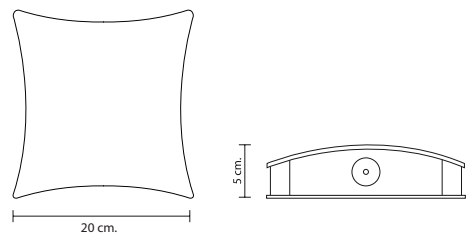

UD-SERIES

Wall Down Light

LED3W 3000K
Aluminium

2,200.-

LED 4x3 W 3000K
Aluminium

2,200.-