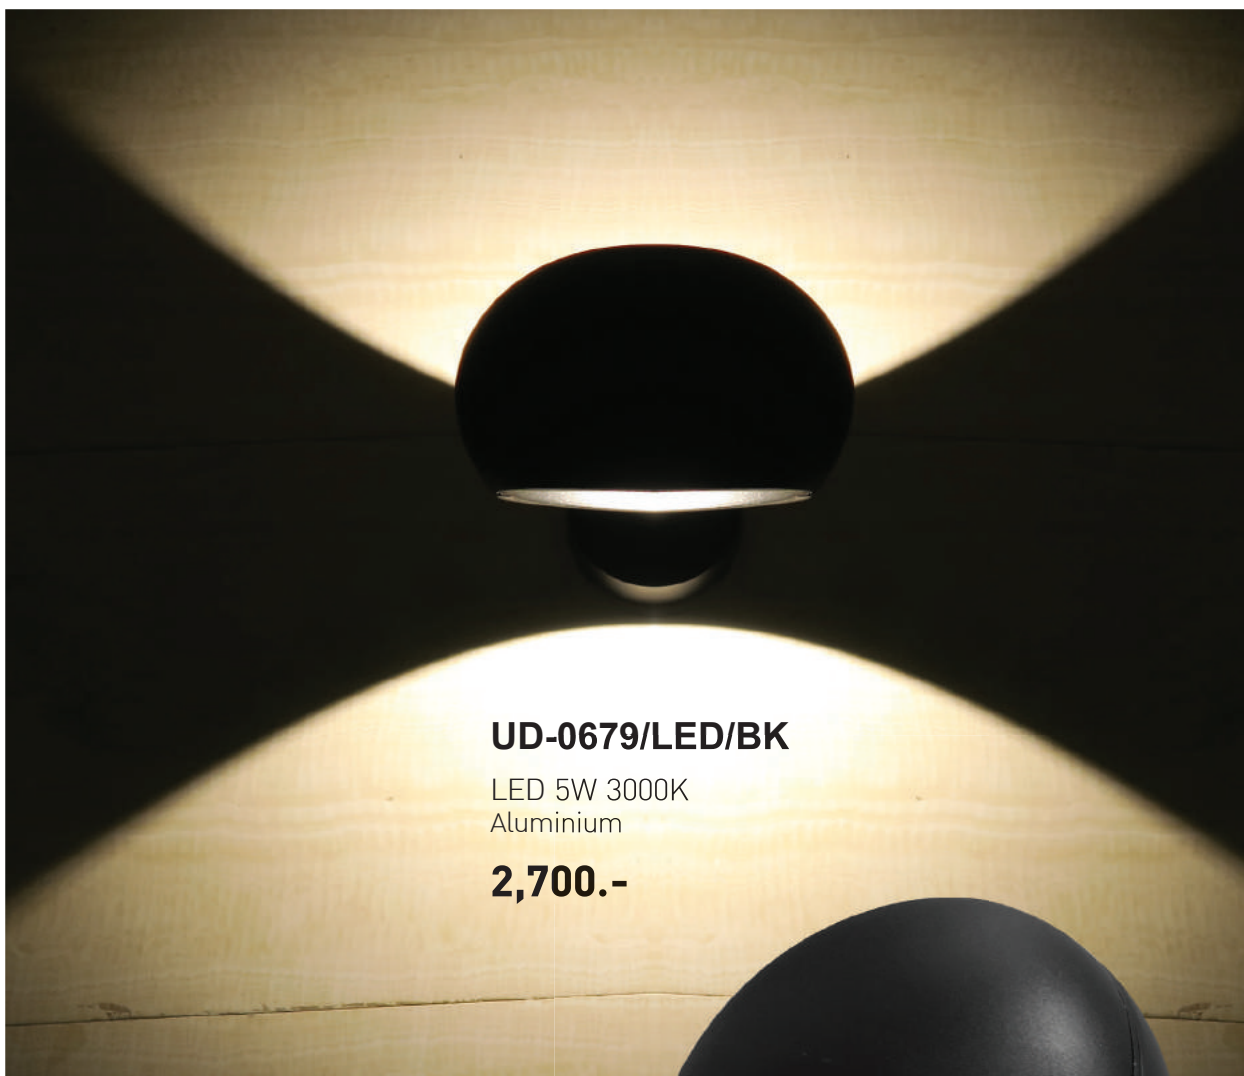

Wall Up Down Light

UD-1309/LED/BK

LED 5W 3000K
Aluminium
Clear Glass Cover

2,600.-

UD-SERIES

Wall Up Down Light

UD-0508/LED/BK

LED6W 3000K
Aluminium
Glass Cover

2,800.-

UD-1327/LED/BK

LED4 x 2W 3000K
Aluminium
Glass Cover

1,600.-

UD-1327/LED/BK

UD-SERIES

Wall Up Down Light

UD-0679/LED/BK

LED 5W 3000K
Aluminium

2,700.-

UD-662/BK
E27 GENIE 18WX2
Aluminium Acrylic

1,200.-

UD-Series
Exterior Wall Up-Down lights

Up and Down Lights are a great way of creating atmosphere in the home. Although simply designed, they wash the wall with a decorative two-way pattern of light for a cosy, welcoming effect. You can use these lights to enliven bare walls. They're also effective when placed either side of room features such as doorways, windows, or pictures. We sell many leading brands of up and down wall light