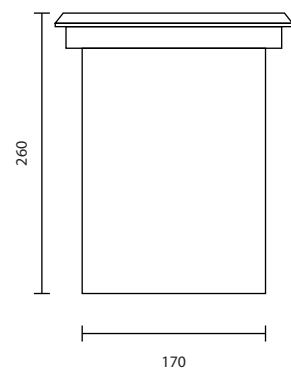

IN-SERIES

Inground Lights

METAL HALIDE G12, DIE-CAST ALUMINIUM,
TEMPERED GLASS
IP67