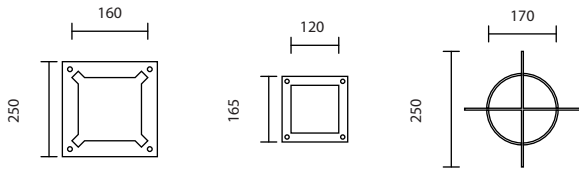

BOL-2015/2xE27
E27x2 TORNADO 24Wx2
6,800.-

BOL-2104
E27x2 TORNADO 24Wx2
6,500.-

BOL-SERIES
Bollard

POLE IS THE BOLLARD WITH SYMMETRIAL LIGHT DISTRIBUTION. THESE LUMINAIRES ARE EQUIPPED WITH PRISMATIC PC LENS PRODUCING A UNIFORM WIDE BEAM LIGHT. THE BODY HOUSING IS MADE FROM EXTRUDED ALUMINIUM FOR CORROSION RESISTANT. THEY ARE DESIGNED TO ILLUMINATE THE PATHWAY, WALKWAY AND GARDEN WHERE GENERAL LIGHTING IS NEEDED. POWDER COATED DIE-CAST ALUMINIUM (AVAILABLE IN BLACK, GREY) IP54