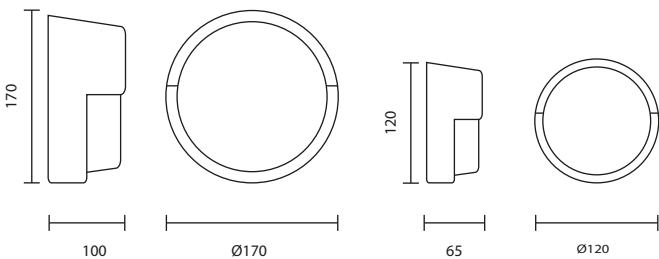

WM-SERIES

Wall-Mounted Luminaires

SYMMETRICAL LIGHT DISTRIBUTION FOR MANY APPLICATIONS INCLUDING GARDEN AND PARK LIGHTING OR FOR LIGHTING WALL AND CEILING OF FACADES AND ENTRANCES