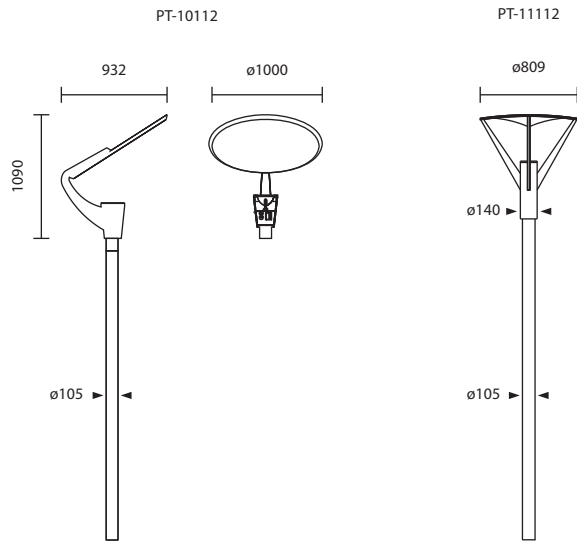

PT-SERIES

METAL HALIDE G12 70-150W 220V AC.
OUTDOOR ELECTROSTATIC POWDER COATING
DIE-CAST ALUMINIUM HOUSING
(AVAILABLE IN MATT BLACK, GREY & WHITE)
TEMPERED GLASS
IP65

PT-10112
G12 CDM-T 70,150W
LED 75W
POLE : 2-6 METER ใช้เสา PT-01 (10)
ราคาเฉพาะโคม
34,050 (MH70)
34,600 (MH150)
41,000 (LED 75W)
(ราคายังไม่รวมเสาไฟ)