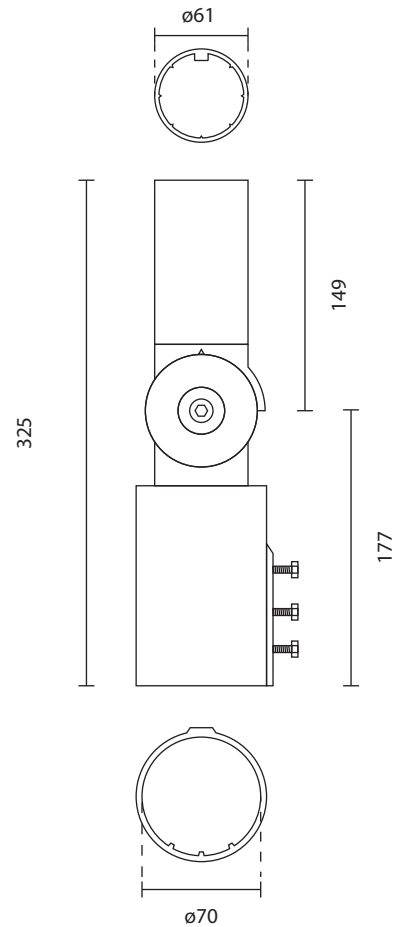

มาตั้งใช้สำหรับติดตั้งถนน
ให้เป็นแบบติดตั้งเสาไฟ
ปรับองศาได้