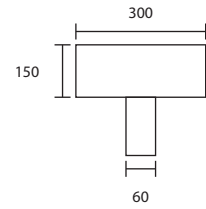

PT-SERIES

MATAL HALIDE E27 70-150W OR COMPACT FLUORESCENT E27 MAX 65W
OUTDOOR ELECTROSTATIC STEEL BODY (AVAILABLE IN MATT BLACK, GREY & WHITE)
TEMPERED GLASS
IP65