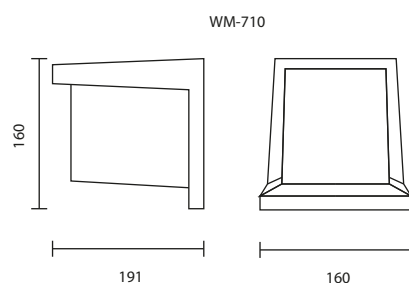

WM-710/BK
E27 GENIE 11W
1,340.-