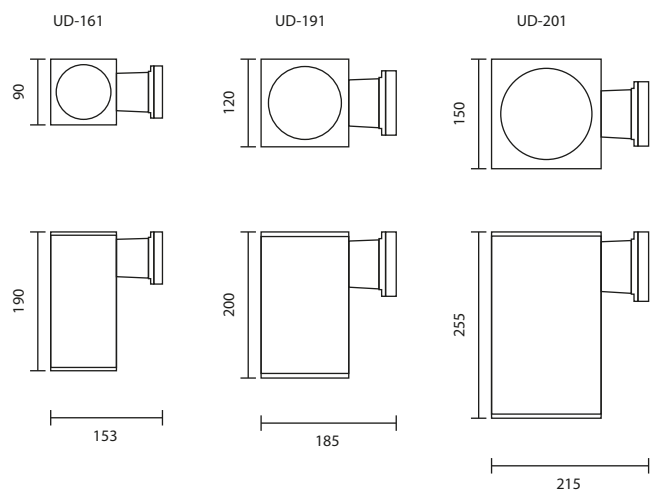

UD-142/BK
E27 GENIE 18W
1,300.-

UD-152/BK
E27 GENIE 18W
1,500.-

UD-161/BK
E27 LED A60 9W
900.-

UD-191/BK
E27 LED A60 9W
1,200.-

UD-201/BK
E27 LED A70 14W
2,300.-

UD-SERIES

Wall Down Light

THE WALL DOWN LIGHT VERSION OFFERS A USER A PERSONALIZED APPLICATION; EX. USING ONE LIGHTING TYPE UPWARD AND ANOTHER TYPE DOWNWARD. THEY ARE PROTECTED FROM INGRESS OF DUST AND WATER THUS CAN BE USED IN BOTH EXTERIOR AND INTERIOR ENVIRONMENT. UD-SERIES CAN SOLVE MANY LIGHTING TASKS IN MODERN ARCHITECTURAL SURROUNDS. THEY ARE WIDELY USED TO ILLUMINATE COLUMNS AND FACADES. THE BODY COMPONENTS ARE MADE OF EXTRUDED ALUMINIUM AND DIE-CAST ALUMINIUM WHICH MAKE THEM HIGH CORROSION RESISTANCE TO THE EXTREME ENVIRONMENT.