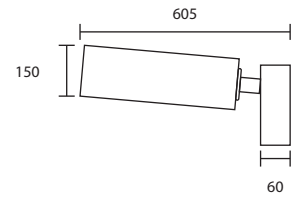

PT-SERIES

MATAL HALIDE E27 70-150W OR COMPACT FLUORESCENT E27 MAX 65W
OUTDOOR ELECTROSTATIC STEEL BODY (AVAILABLE IN MATT BLACK, GREY & WHITE)
TEMPERED GLASS
IP65