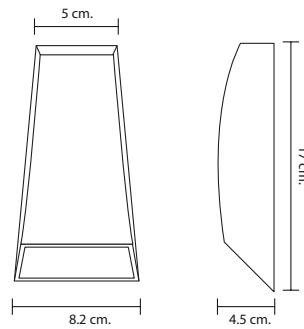

UD-0509/LED/BK

LED 220V 4W 3000K
Aluminium

1,700.-