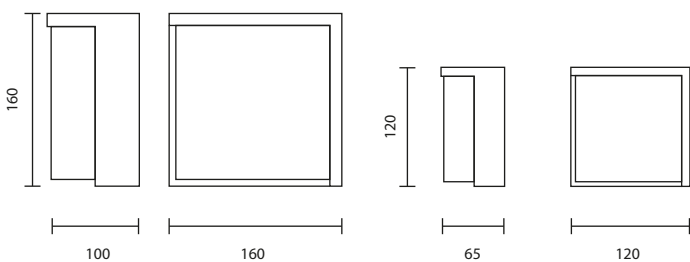

WM-0672/LED12W
LED 10W 3000K
1,800.-

WM-0673/LED12W
LED 10W 3000K
1,800.-

WM-0706L/LED/BK

LED SMD 12W 300K
2,100.-

WM-0706S/LED/BK

LED SMD 6W 3000K
1,400.-

WM-SERIES
Wall-Mounted Luminaires

SYMMETRICAL LIGHT DISTRIBUTION FOR MANY APPLICATIONS INCLUDING GARDEN AND PARK LIGHTING OR FOR LIGHTING WALL AND CEILING OF FACADES AND ENTRANCES