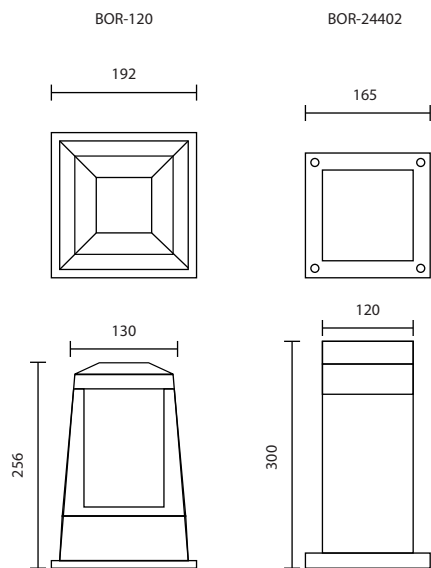

IP 54

BOR-24402/BK
LED 220V 5W 3000K
2,000.-

BOR-120/BK
E27 TORNADO 24W
2,200.-

BOR-130

BOR-130S

BOR-SERIES

BOR

ALUMINIUM BODY POWDER COATED (BLACK, DARK GREY)