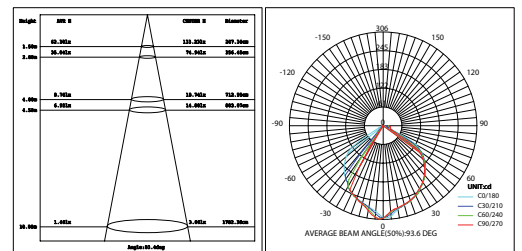

WALL SURFACE / GROUND SURFACE

UP-M1101/LED5
2,400.-

Adjustable

Adjustable

UP-M1741/LED7
2,100.-

UP-M1742/LED7
1,900.-

Material: Die-casting aluminum + Clear glass
Voltage: 200-240V, 50/60Hz
LED(C.T): 2700K~6500K
Body Color: Dark Grey / Silver / White / Rust