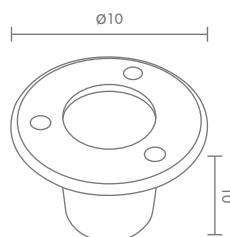

Light-trio

IN-BS104

GU10 240V 10W

ALUMINIUM, STAINLESS STEEL

N/A