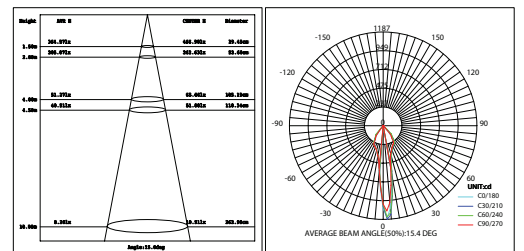

WALL SURFACE / GROUND SURFACE

Adjustable

Adjustable

Material: Die-casting aluminum + Clear glass
Voltage: 200-240V, 50/60Hz
LED(C.T): 2700K~6500K
Body Color: Dark Grey / Silver / White / Rust

Model	LED Watt	Luminous Flux	Beam Angle	CRI	Safety type
UP-M1101/LED5	1x5W CREE	296 lm (3000K)	39°	≥82	IP65 Ⓢ Ⓡ Ⓢ Ⓢ
UP-M1741/LED7	1x7W / CREE	432 lm (3000K)	15°	≥82	IP65 Ⓢ Ⓡ Ⓢ Ⓢ
UP-M1742/LED7	1x7W / CREE	432 lm (3000K)	15°	≥82	IP65 Ⓢ Ⓡ Ⓢ Ⓢ