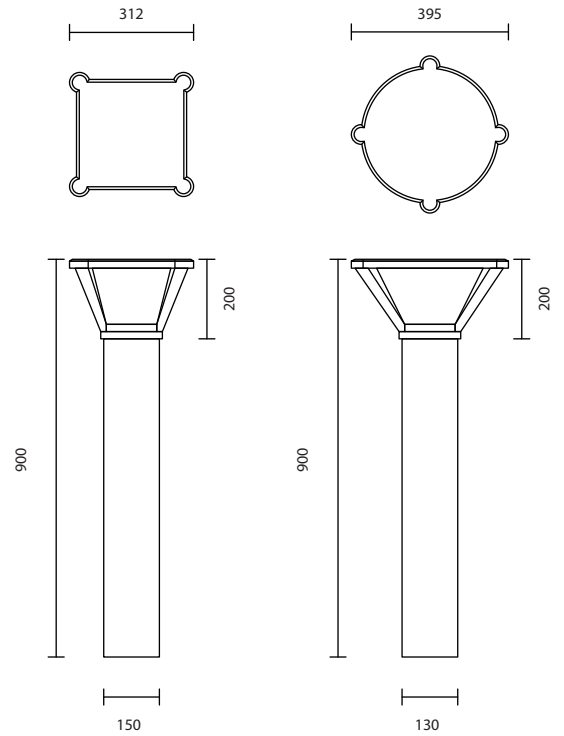

BOL-1050A

E27 TORNADO 24W
7,800.-

BOL-1050B

E27 TORNADO 24W
8,300.-

BOL-SERIES

Bollard

POLE IS THE BOLLARD WITH SYMMETRIAL LIGHT DISTRIBUTION. THESE LUMINAIRES ARE EQUIPPED PRISMATIC PC LENS PRODUCING A UNIFORM WIDE BEAM LIGHT. THE BODY HOUSING IS MADE FROM EXTRUDED ALUMINIUM FOR CORROSION RESISTANT. THEY ARE DESIGNED TO ILLUMINATE THE PATHWAY, WALKWAY AND GARDEN WHERE GENERAL LIGHTING IS NEEDED.