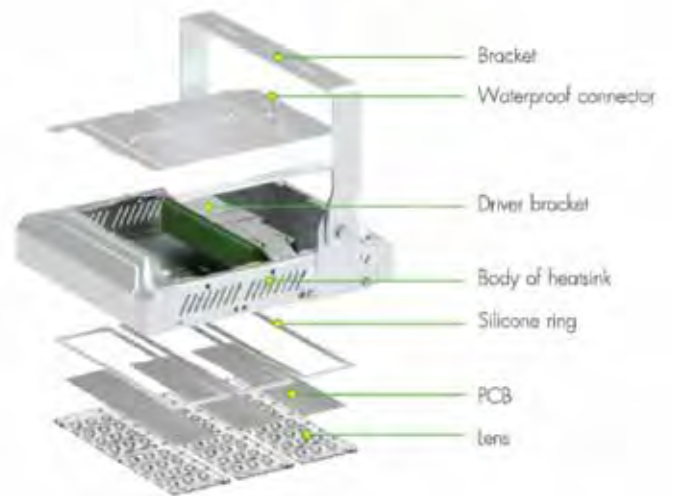

Configured with a multitude of lens

Protection rate : IP67