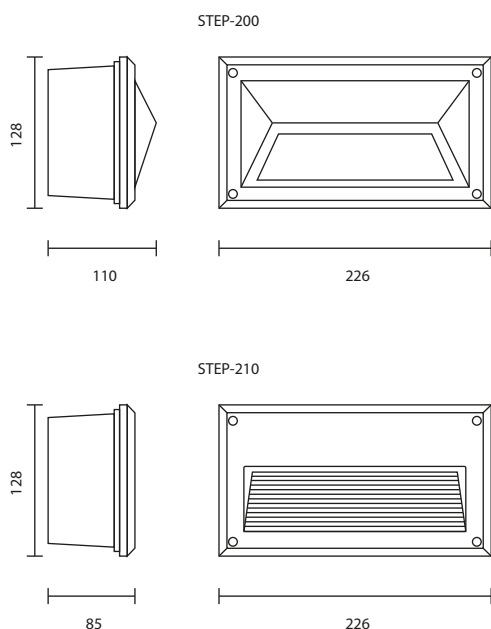

STEP-190/BK
G9 LED 220V 2.5W
1,440.-

STEP-200/BK
 E27 GENIE 11W
 E27 LED PLE 7W
 700.-

STEP-210/BK
 E27 GENIE 11W
 E27 LED PLE 7W
 700.-

STEP-SERIES

Steplight

STEPLIGHT IS GOOD FOR INSTALLING IN THE OUTSIDE AREAS LIKE GARDENS,STAIRS,WALKWAYS. THEY ARE IN SLANTED LOUVER COVER AND UNSHIELD COVER.THE UNSHIELD COVER CAN BE INSTALLED VERTICALLY. THESE LUMINARES HAVE A MINIMAL DESIGN SO YOU CAN FIT THEM IN ANY ARCHITECTURAL ENVIRONMENT WITHOUT DAMAGING IT.