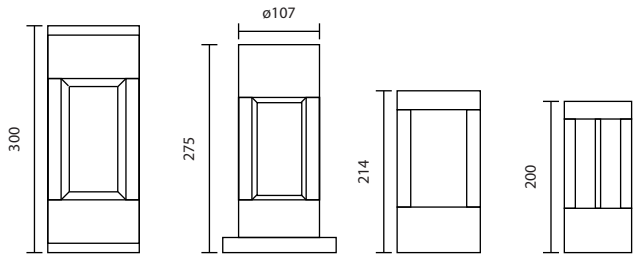

BOR-0213

BOR-0214

BOR-0655

BOR-0656

BOR-SERIES

BOR

ALUMINIUM BODY POWER COATED (BLACK, DARK GREY) IP 54
LED 3000K 5W INCLUDED DRIVER (BOR-0655, BOR-0656)

BOR-0213/GU10/BK
GU10 LED 220V 5W
3,480.-