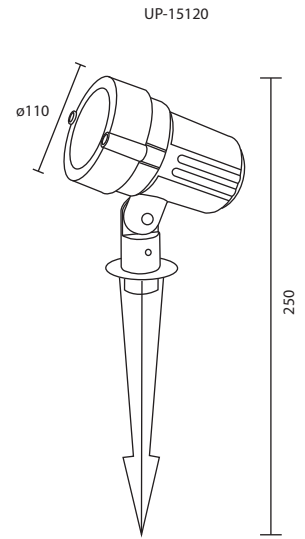

UP-SERIES

Up Light

Our range of outdoor up lights offers a comprehensive series of solutions that create effective lighting scenarios for illuminating both architecture and green areas. These include a wide range of light effects, from highly concentrated beams that highlight architectural features to wall washer effects for even facade lighting. Numerous optic and photometric accessories are also available, and the luminaires guarantee extreme reliability and a high level of resistance to both weather and vandalism.

UP-15020/BK
E27 PAR20 50W
E27 LED PAR16 7W
1,300.-