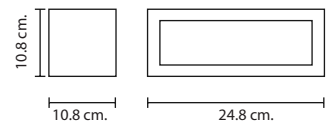

WM-0718/BK

E27X1 LED 12W
Aluminium/Acrylic

1,400.-