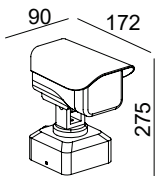

Material: Die-casting aluminum + Frost PC
Voltage: 200-240V, 50/60Hz
LED(C.T): 2700K~6500K
Body Color: Dark Grey / Silver / White / Rust

Model	LED Watt	Luminous Flux	Beam Angle	CRI	Safety type
UP-M1733/COB7	4x2W / CREE	417 lm (3000K)	52°	≥83	IP65 Ⓢ Ⓢ Ⓢ Ⓢ Ⓢ Ⓢ
UP-M1732/COB7	1x7W / CREE	526 lm (3000K)	11°	≥82	IP65 Ⓢ Ⓢ Ⓢ Ⓢ Ⓢ Ⓢ