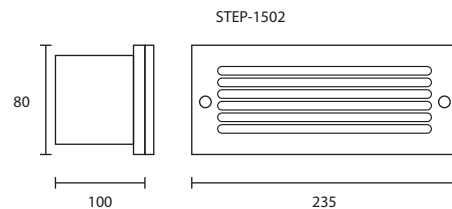

STEP-1503

E27 GENIE 11W
E27 LED PLE7W
400.-