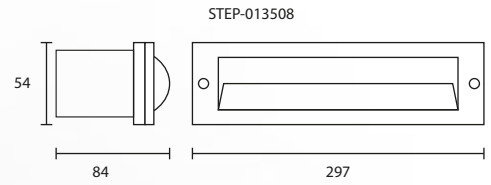

STEP-013508
 LED 220V 10*0.5W
 2,400.-

STEP-023508
 LED 220V 10*0.5W
 2,400.-

(**รุ่นนี้พิเศษสูงเพียง 5.4 ซม.
 สามารถ ผังบนบันไดที่ขรุขระได้**)

STEP-SERIES

Steplight

STEPLIGHT IS GOOD FOR INSTALLING IN THE OUTSIDE AREAS LIKE GARDENS,STAIRS,WALKWAYS. THEY ARE IN SLANTED LOUVER COVER AND UNSHIELD COVER.THE UNSHIELD COVER CAN BE INSTALLED VERTICALLY. THESE LUMINAIRES HAVE A MINIMAL DESIGN SO YOU CAN FIT THEM IN ANY ARCHITECTURAL ENVIRONMENT WITHOUT DAMAGING IT.