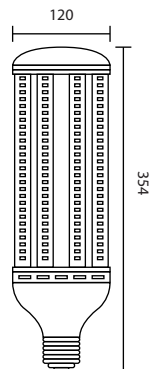

LED E40 BULB TURBO

ALUMINIUM BODY, WORKING VOLTAGE AC 85-265V, CHIP TYPR SMD 5630,
LUMEN PER WATT 100-110 LM/WATT, BEAM ANGLE 360 DEG,
LIFE TIME 50,000 Hrs, PF>0.9, CRI>0.8, IP54

LED-E40 TURBO 36W

3,600-3,560 LM
POWER CONSUMPTION 36W $\pm 5\%$
N/A.-

● 3200K ○ 6000K

LED-E40 TURBO 80W

6,400-6,800 LM
POWER CONSUMPTION 80W $\pm 5\%$
N/A.-

● 3200K ○ 6000K

LED-E40 TURBO 100W

8,000-8,500 LM
POWER CONSUMPTION 100W $\pm 5\%$
N/A.-

● 3200K ○ 6000K

LED-E40 TURBO 54W

5,400-5,940 LM
POWER CONSUMPTION 54W $\pm 5\%$
N/A.-

● 3200K ○ 6000K

LED-E40 TURBO 120W

9,600-10,200 LM
POWER CONSUMPTION 120W $\pm 5\%$
N/A.-

● 3200K ○ 6000K