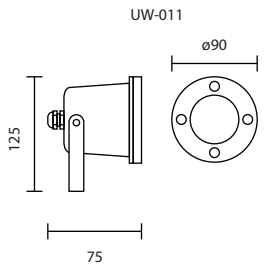

UW-SERIES

Underwater Lights

STAINLESS STEEL 304(UW-14016)

STAINLESS STEEL 316(UW-19016)

ALUMINIUM (UW-011)

HALOGEN MR16 (LOW VOLT)

IP 68

UW-14016
MR16 12V 50W
MR16 LED 12V 5W
900.-