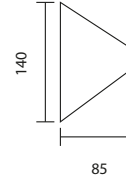

UD-280/BK
E27 GENIE 18W
1,200.-