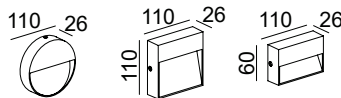

Material: Die-casting aluminum + Clear PC
Voltage: 200-240V, 50/60Hz
LED(C.T): 2700K~6500K
Body Color: Dark Grey / Silver / White / Rust

Model	LED Watt	Luminous Flux	Beam Angle	CRI	Safety type
STEP-M1441/LED	10xSMD / 1.5W	45 lm (3000K)	37°	≥82	IP65
STEP-M1442/LED	10xSMD / 1.5W	45 lm (3000K)	37°	≥82	IP65
STEP-M1443/LED	10xSMD / 1.5W	45 lm (3000K)	37°	≥82	IP65