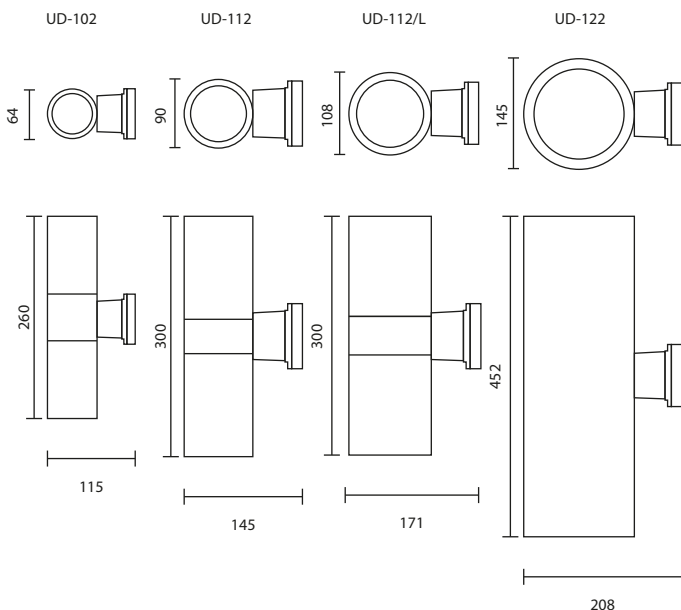

UD-102/BK
GU10 LED 220V 5W x2
900.-

UD-112/BK
E27 LED A60 9W x2
1,000.-

UD-112/L/BK
E27 LED A60 9W x2
1,300.-

UD-122/BK
E27 LED A70 14W x2
3,200.-

UD-SERIES

Wall Up-Down Light

THE WALL DOWN LIGHT VERSION OFFERS A USER A PERSONALIZED APPLICATION; EX. USING ONE LIGHTING TYPE UPWARD AND ANOTHER TYPE DOWNWARD. THEY ARE PROTECTED FROM INGRESS OF DUST AND WATER THUS CAN BE USED IN BOTH EXTERIOR AND INTERIOR ENVIRONMENT. UD-SERIES CAN SLOVE MANY LIGHTING TASKS IN MODERN ARCHITECTURAL SURROUNDS. THEY ARE WIDELY USED TO ILLUMINATE COLUMNS AND FACADES. THE BODY COMPONENTS ARE MADE OF EXTRUDED ALUMINIUM AND DIE-CAST ALUMINIUM WHICH MAKE THEM HIGH CORROSION RESISTANCE TI THE EXTREME ENVIROMENT.