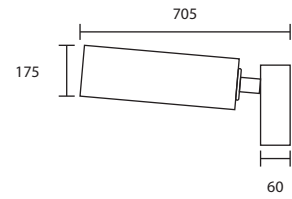

PT-SERIES

MATAL HALIDE E27 250-400W OR COMPACT FLUORESCENT E27 MAX 65W
OUTDOOR ELECTROSTATIC STEEL BODY (AVAILABLE IN MATT BLACK, GREY & WHITE)
TEMPERED GLASS
IP65