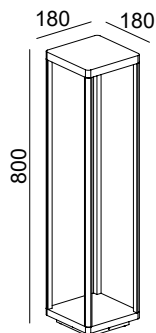

Material: Die-casting aluminum + Clear glass
Voltage: 200-240V, 50/60Hz
LED(C.T): 2700K~6500K
Body Color: Dark Grey / Silver / White / Rust

Model	LED Watt	Luminous Flux	Beam Angle	CRI	Safety type
BOL-M1761/LED-80	1x7W / CREE	445 lm (4000K)	16°	≥82	IP65
BOR-M1761/LED	1x7W / CREE	445 lm (4000K)	16°	≥82	IP65