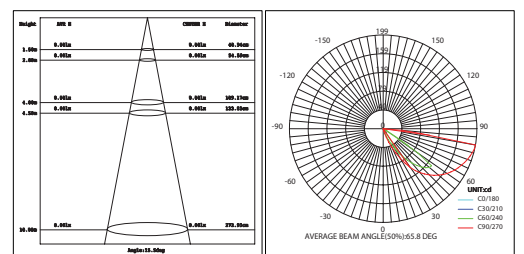

Material: Die-casting aluminum + Clear glass
Voltage: 200-240V, 50/60Hz
LED(C.T): 2700K~6500K
Body Color: Dark Grey / Silver / White / Rust

Model	LED Watt	Luminous Flux	Beam Angle	CRI	Safety type
BOL-M1761/LED-80	1x7W / CREE	445 lm (4000K)	16°	≥82	IP65
BOR-M1761/LED	1x7W / CREE	445 lm (4000K)	16°	≥82	IP65