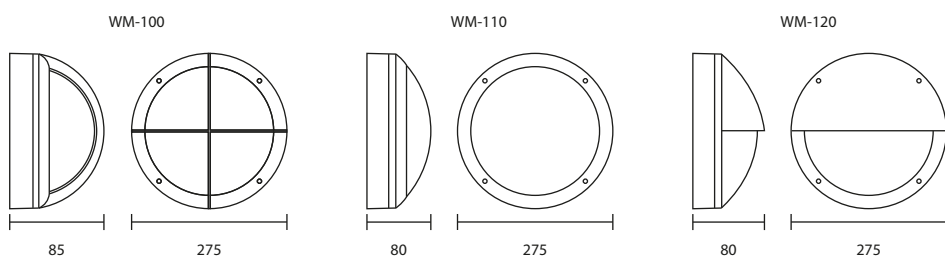

WM-111/BK
E27 TORNADO 24W
LED L22 16W
3,000.-

WM-121/BK
E27 TORNADO 24W
LED L22 16W
3,400.-

WM-131/BK
E27 TORNADO 24W
LED L22 16W
3,400.-

WM-SERIES

Wall-Mounted Luminaires

ASYMMETRIC LIGHT AND SYMMETRICAL LIGHT DISTRIBUTION FOR MANY APPLICATIONS INCLUDING GARDEN AND PARK LIGHTING OR FOR LIGHTING WALL AND CEILINGS OF FACADES AND ENTRANCES.

WM-100/BK
E27 GENIE 18W
1,400.-

WM-110/BK
E27 GENIE 18W
1,200.-

WM-120/BK
E27 GENIE 18W
1,400.-

WM-SERIES

Wall-Mounted Luminaires

SYMMETRICAL LIGHT DISTRIBUTION FOR MANY APPLICATIONS INCLUDING GARDEN AND PARK LIGHTING OR FOR LIGHTING WALL AND CEILINGS OF FACADES AND ENTRANCES.