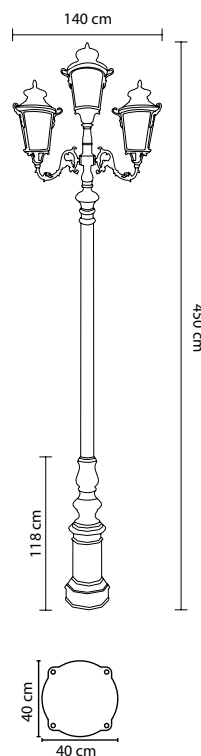

PT-RHS15721-H4.5

E27 X 3

Aluminium Housing
Acrylic Diffuser

40,000.-