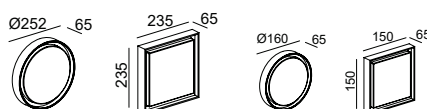

Material: Die-casting aluminum + Frost PC
Voltage: 200-240V, 50/60Hz
LED(C.T): 2700K~6500K
Body Color: Dark Grey / Silver / White / Rust