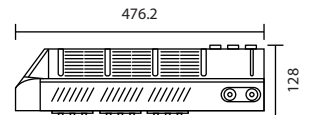

8,400-8,800 LM
 POWER CONSUMPTION 80W ±5%
 9,380.- (ໂຄຸ້ມໂອຮໂນ-1.5)

 
3200K 6000K

LED-WB-GKMW120D/OH LED-WB-GKMW120W/OH

12,600-13,200 LM
 POWER CONSUMPTION 120W ±5%
 12,150.- (ໂຄຸ້ມໂອຮໂນ-1.5)

 
3200K 6000K