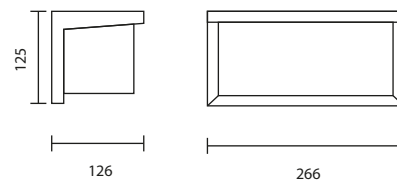

WM-SERIES

Wall-Mounted Luminaires

ASYMMETRIC LIGHT DISTRIBUTION FOR MANY APPLICATIONS INCLUDING GARDEN AND PARK LIGHTING OR FOR LIGHTING WALL AND CEILINGS OF FACADES AND ENTRANCES.

WM-610

WM-611