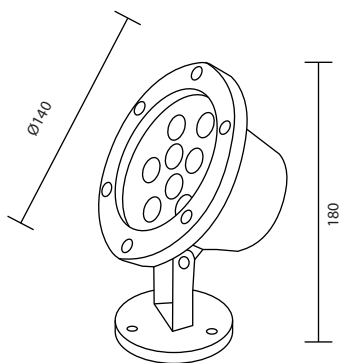

UW-SERIES

Underwater Lights

STAINLESS STEEL 304, LED 24V (USE TRANSFORMER 24V AC)
IP 68, CABLE 3M

UW-G-SD816/15

LED 24V 15W

3,500.-

(สายไฟยาว 5 เมตร)

WH RD WW GN BL RGB

(AUTO)