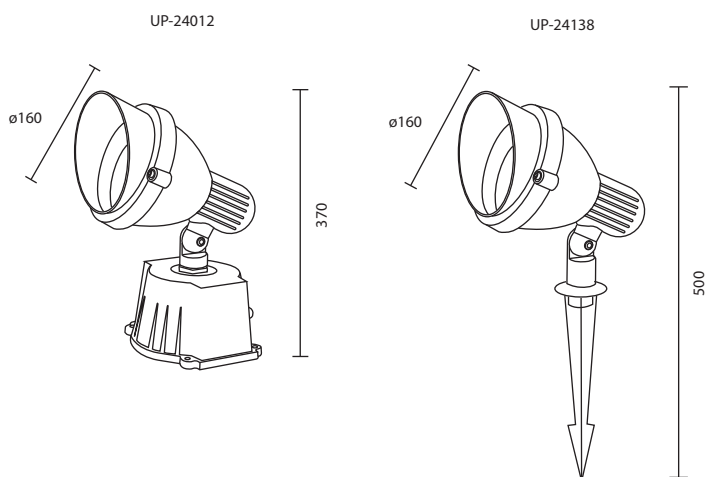

UP-SERIES

Up Light

Our range of outdoor up lights offers a comprehensive series of solutions that create effective lighting scenarios for illuminating both architecture and green areas. These include a wide range of light effects, from highly concentrated beams that highlight architectural features to wall washer effects for even facade lighting. Numerous optic and photometric accessories are also available, and the luminaires guarantee extreme reliability and a high level of resistance to both weather and vandalism.