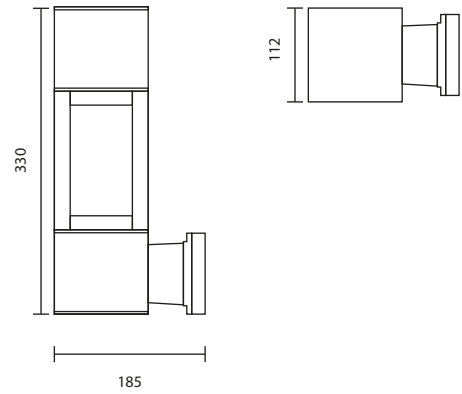

UD-0213-GU10/BK