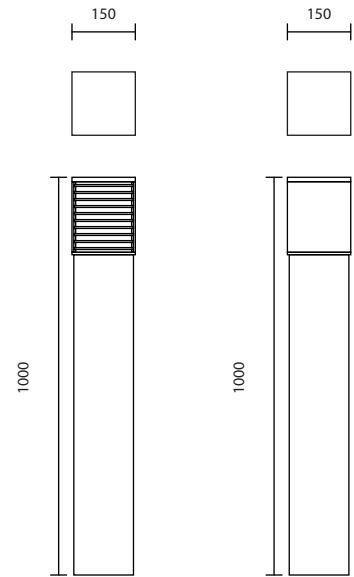

BOL-24402
LED 220V 5W
3,400.-

BOL-SERIES

Bollard

POLE IS THE BOLLARD WITH SYMMETRIAL LIGHT DISTRIBUTION. THESE LUMINAIRES ARE EQUIPPED WITH PRISMATIC PC LENS PRODUCING A UNIFORM WIDE BEAM LIGHT. THE BODY HOUSING IS MADE FROM EXTRUDED ALUMINIUM FOR CORROSION RESISTANT. THEY ARE DESIGNED TO ILLUMINATE THE PATHWAY, WALKWAY AND GARDEN WHERE GENERAL LIGHTING IS NEEDED. POWDER COATED DIE-CAST ALUMINIUM (AVAILABLE IN BLACK, GREY & WHITE) IP54