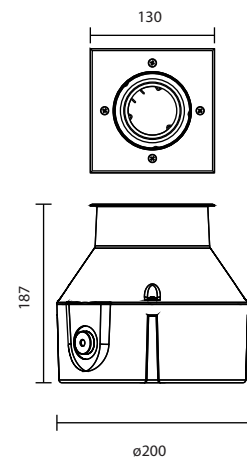

IN-1716 (TRIM, STAINLESS316)

MR16 LED 220V 5.5W
MR16 LED 12V 5W
3,670.-