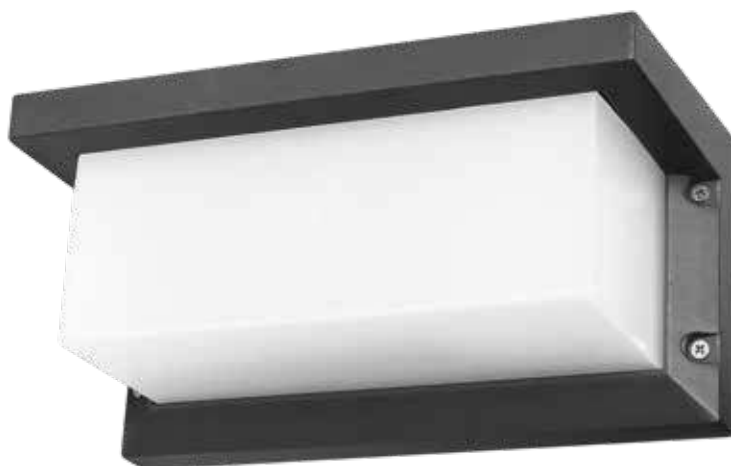

WM-SERIES

Wall-Mounted Luminaires

ASYMMETRIC LIGHT DISTRIBUTION FOR MANY APPLICATIONS INCLUDING GARDEN AND PARK LIGHTING OR FOR LIGHTING WALL AND CEILINGS OF FACADES AND ENTRANCES.

WM-610

WM-611

WM-610/BK
E27 GENIE 18W
1,630.-