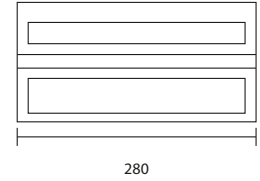

UD-280/BK
E27 GENIE 18W
1,200.-