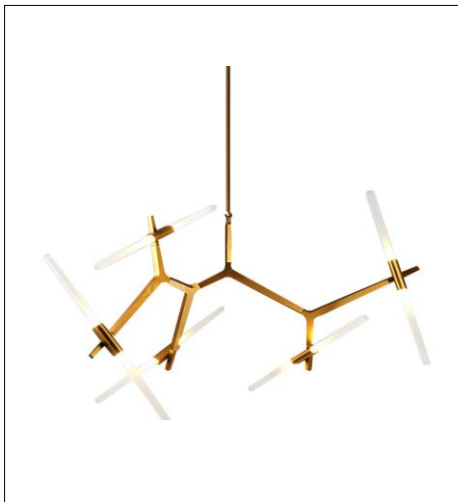

DATE : _____
 TYPE : _____
 PROJECT : _____
 APPROVE BY: _____
 SALE : THANASETH 0819289942

PRODUCT IMAGE

PRODUCT NAME : DECORATIVE
 BRAND : LIGHTTRIO
 ITEM CODE : HL-INSPIRE/10/GD
 MATERIAL : ALUMINIUM
 COLOR : GOLD
 LAMP TYPE : LED
 HOLDER : G9
 WATT : 10x5W
 LUMEN : 10x400lm.
 DIMENSION : Ø95x H 80cm.
 KELVIN : 2700K
 CEILING HIGH : 3M
 DIMMABLE : NO
 WARRANTY : 2 YEARS
 IP : 20

DIMENSION

Application