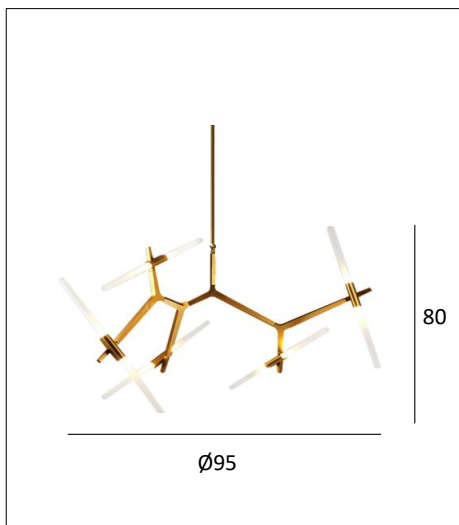

DATE : _____
 TYPE : _____
 PROJECT : _____
 APPROVE BY: _____
 SALE : THANASETH 0819289942

PRODUCT IMAGE

PRODUCT NAME : DECORATIVE
 BRAND : LIGHTTRIO
 ITEM CODE : HL-INSPIRE/10/GD
 MATERIAL : ALUMINIUM
 COLOR : GOLD
 LAMP TYPE : LED
 HOLDER : G9
 WATT : 10x5W
 LUMEN : 10x400lm.
 DIMENSION : Ø95x H 80cm.
 KELVIN : 2700K
 CEILING HIGH : 3M
 DIMMABLE : NO
 WARRANTY : 2 YEARS
 IP : 20

DIMENSION

Application