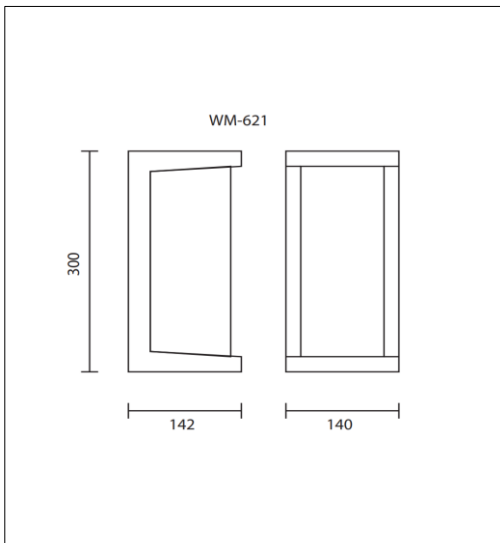

DATE : _____
 TYPE : _____
 PROJECT : _____
 APPROVE BY: _____
 SALE : THANASETH 0819289942

PRODUCT IMAGE

PRODUCT NAME : WALLMOUNT OUTDOOR
 BRAND : LIGHTTRIO
 ITEM CODE : WM-620/BK
 MATERIAL : ALUMINIUM WITH GLASS DIFFUSER.
 COLOR : BLACK
 LAMP TYPE : COMPACT FLUORESCENT
 HOLDER : E27
 WATT : 18W
 LUMEN : 1,040lm.
 KELVIN : 4,000K
 CEILING HIGH : -
 DIMMABLE : NO
 WARRANTY : 1 YEAR
 IP : 54

DIMENSION

Application