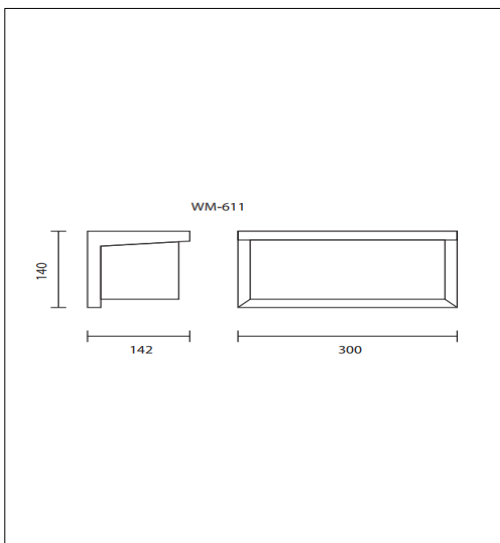

DATE : _____
 TYPE : _____
 PROJECT : _____
 APPROVE BY: _____
 SALE : THANASETH 0819289942

PRODUCT IMAGE

PRODUCT NAME : WALLMOUNT OUTDOOR
 BRAND : LIGHTTRIO
 ITEM CODE : WM-611/BK
 MATERIAL : ALUMINIUM WITH GLASS DIFFUSER.
 COLOR : BLACK
 LAMP TYPE : COMPACT FLUORESCENT
 HOLDER : E27
 WATT : 18W
 LUMEN : 1,040lm.
 KELVIN : 4,000K
 CEILING HIGH : -
 DIMMABLE : NO
 WARRANTY : 1 YEAR
 IP : 54

DIMENSION

Application