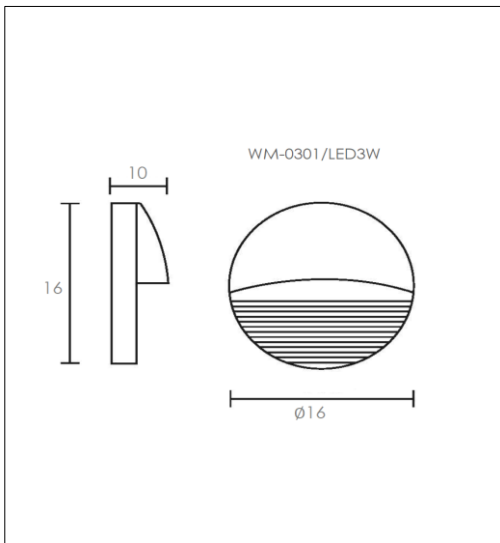

DATE : _____
 TYPE : _____
 PROJECT : _____
 APPROVE BY: _____
 SALE : THANASETH 0819289942

PRODUCT IMAGE

PRODUCT NAME : WALLMOUNT OUTDOOR
 BRAND : LIGHTTRIO
 ITEM CODE : WM-0301/LED3W/BK
 MATERIAL : ALUMINIUM
 COLOR : BLACK
 LAMP TYPE : LED SMD
 HOLDER : -
 WATT : 3W
 LUMEN : -
 KELVIN : 3,000K
 CEILING HIGH : -
 DIMMABLE : NO
 WARRANTY : 2 YEARS
 IP : 54

DIMENSION

Application