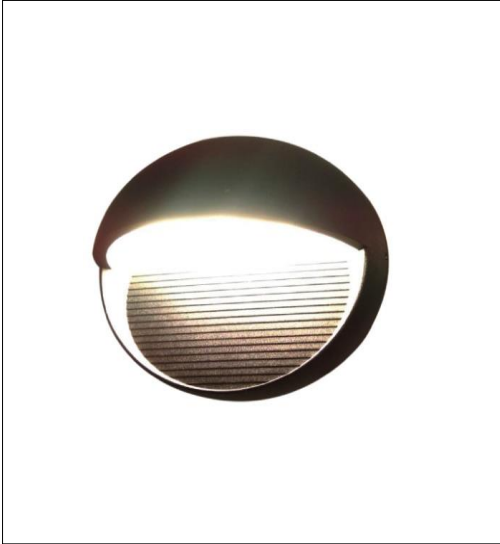

DATE : _____
 TYPE : _____
 PROJECT : _____
 APPROVE BY: _____
 SALE : THANASETH 0819289942

PRODUCT IMAGE

PRODUCT NAME : WALLMOUNT OUTDOOR
 BRAND : LIGHTTRIO
 ITEM CODE : WM-0301/LED3W/BK
 MATERIAL : ALUMINIUM
 COLOR : BLACK
 LAMP TYPE : LED SMD
 HOLDER : -
 WATT : 3W
 LUMEN : -
 KELVIN : 3,000K
 CEILING HIGH : -
 DIMMABLE : NO
 WARRANTY : 2 YEARS
 IP : 54

DIMENSION

Application