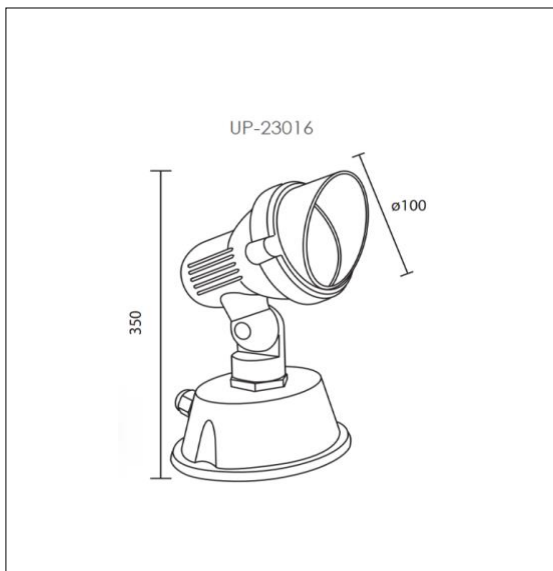

## SPECIFICATION FEATURES

PRODUCT NAME	: UPLIGHT
BRAND	: LIGHTTRIO
ITEM CODE	: UP-23016/BK
MATERIAL	: ALUMINIUM CLEAR GLASS
COLOR	: BLACK
LAMP TYPE	: LED 220V
HOLDER	: MR16
WATT	: 5.5W
LUMEN	: 450lm.
BEAM	: -
KELVIN	: 3000K

DIMMABLE : NO

WARRANTY : 1 YEAR

IP : 65