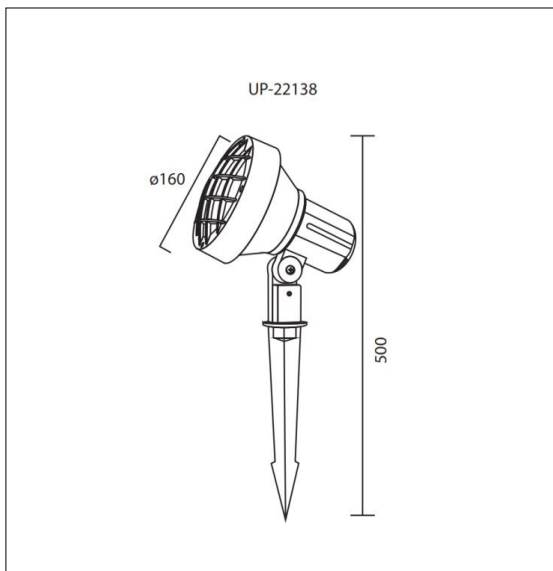

## SPECIFICATION FEATURES

PRODUCT NAME	: UPLIGHT
BRAND	: LIGHTTRIO
ITEM CODE	: UP-22138/BK
MATERIAL	: ALUMINIUM HOUSING
COLOR	: BLACK
LAMP TYPE	: LED PAR38
HOLDER	: E27
WATT	: 21W
LUMEN	: 1800lm.
BEAM	: -
KELVIN	: 2700K

DIMMABLE : NO

WARRANTY : 1 YEAR

IP : 65