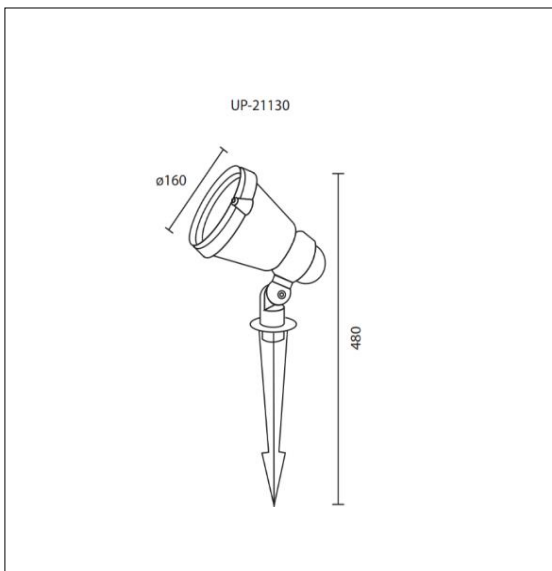

Application

Home

Retail

Office

Hotel