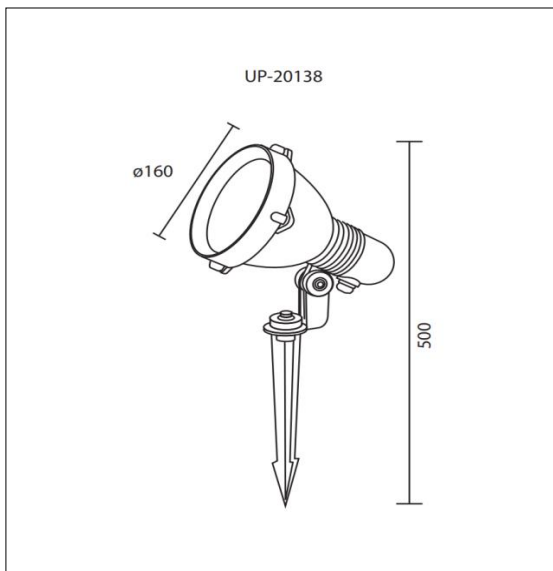

Application

Home

Retail

Office

Hotel