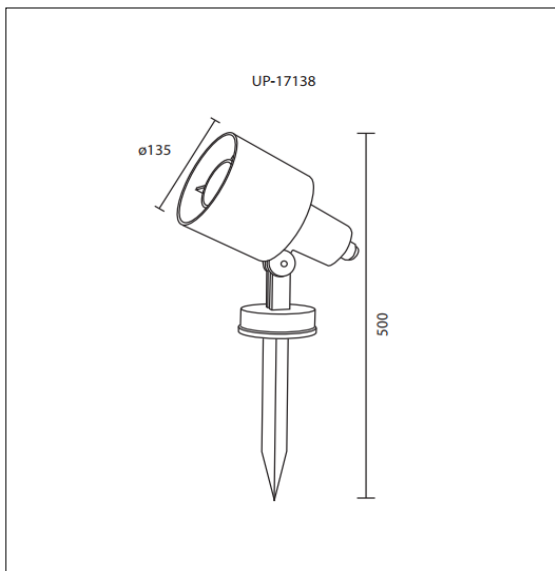

## SPECIFICATION FEATURES

PRODUCT NAME	: UPLIGHT
BRAND	: LIGHTTRIO
ITEM CODE	: UP-17138/BK
MATERIAL	: ALUMINIUM HOUSING
COLOR	: BLACK
LAMP TYPE	: LED PAR38
HOLDER	: E27
WATT	: 21W
LUMEN	: 1800lm.
BEAM	: -
KELVIN	: 2700K

DIMMABLE	: NO
WARRANTY	: 1 YEARS
IP	: 65