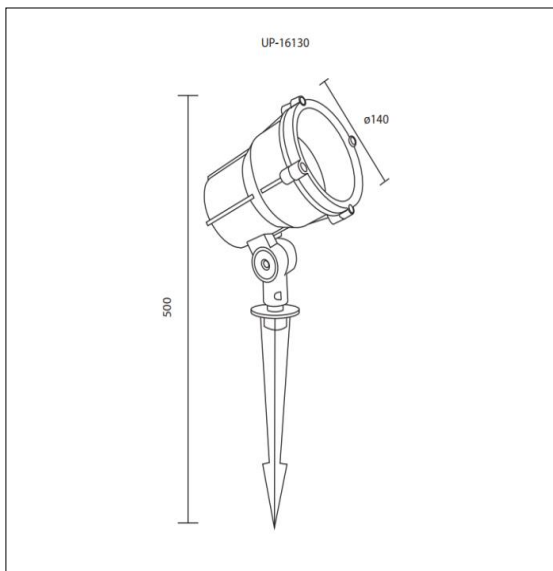

Application

Home

Retail

Office

Hotel