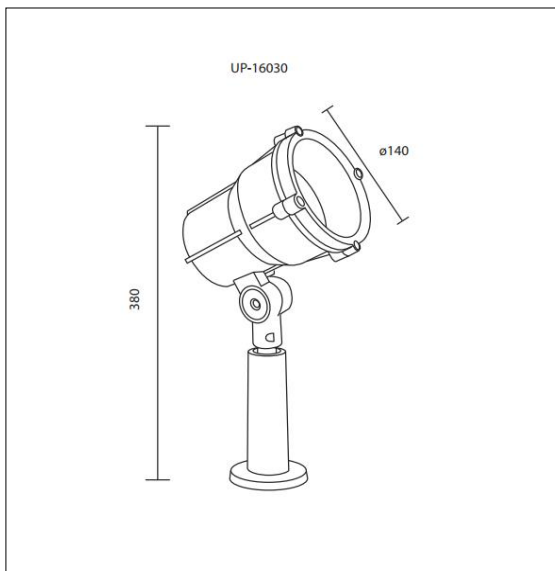

SPECIFICATION FEATURES

PRODUCT NAME	: UPLIGHT
BRAND	: LIGHTTRIO
ITEM CODE	: UP-16030/BK
MATERIAL	: ALUMINIUM TEMPERED GLASS
COLOR	: BLACK
LAMP TYPE	: LED PAR30
HOLDER	: E27
WATT	: 15W
LUMEN	: 1200lm.
BEAM	:
KELVIN	: 2700K
	-
DIMMABLE	: NO
WARRANTY	: 1 YEAR
IP	: 65