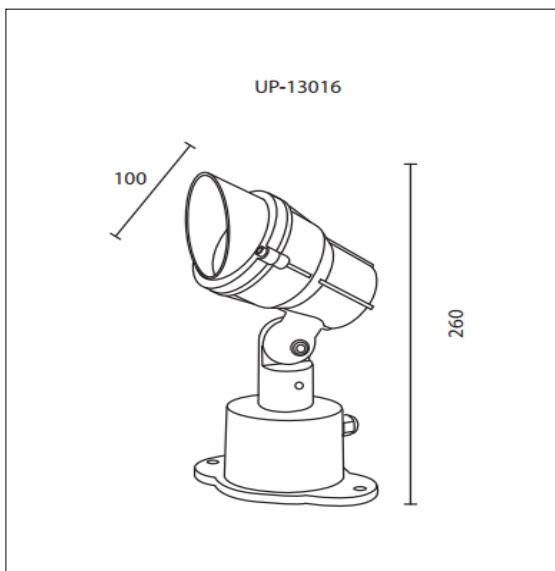

## SPECIFICATION FEATURES

PRODUCT NAME	: UPLIGHT
BRAND	: LIGHTTRIO
ITEM CODE	: UP-13016/BK
MATERIAL	: ALUMINIUM HOUSING
COLOR	: BLACK
LAMP TYPE	: LED 220V
HOLDER	: MR16
WATT	: 5.5W
LUMEN	: 450lm.
BEAM	:
KELVIN	: 3000K
	-
DIMMABLE	: NO
WARRANTY	: 1 YEAR
IP	: 65