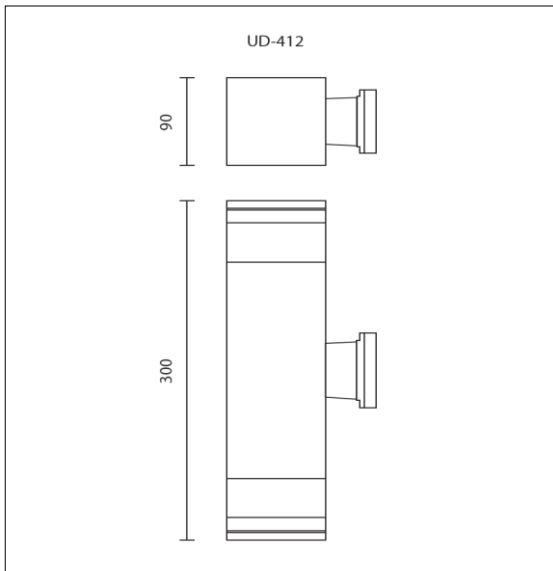

Application

Home

Retail

Office

Hotel