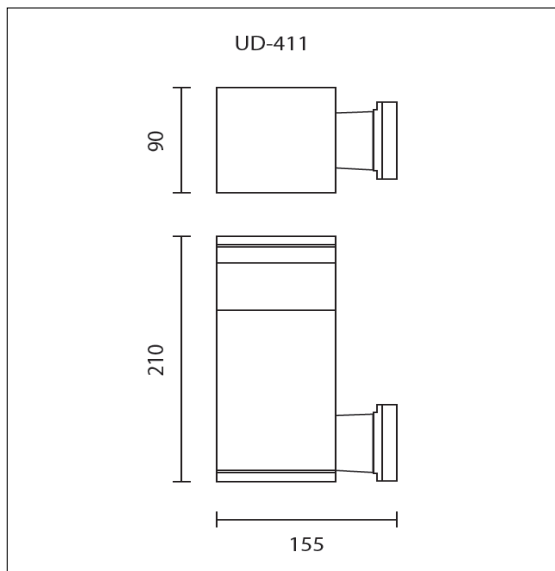

Application

Home

Retail

Office

Hotel