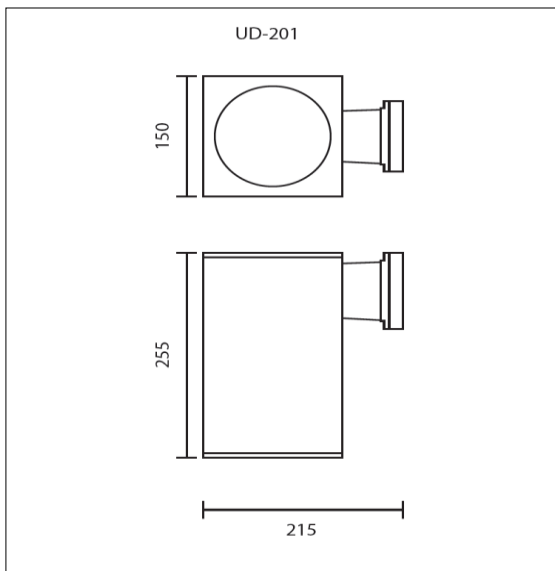

## SPECIFICATION FEATURES

|              |                                 |
|--------------|---------------------------------|
| PRODUCT NAME | : WALLMOUNT OUTDOOR             |
| BRAND        | : LIGHTTRIO                     |
| ITEM CODE    | : UD-201/BK                     |
| MATERIAL     | : ALUMINIUM WITH TEMPERED GLASS |
| COLOR        | : BLACK                         |
| LAMP TYPE    | : LED                           |
| HOLDER       | : E27                           |
| WATT         | : 14W                           |
| LUMEN        | : 1,350lm.                      |
| BEAM         | : -                             |
| KELVIN       | : 3,000K                        |
| DIMMABLE     | : NO                            |
| WARRANTY     | : 1 year                        |
| IP           | : 54                            |