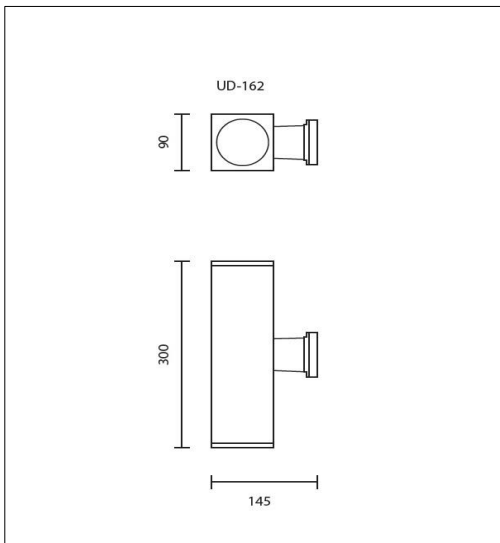

DATE : _____
 TYPE : _____
 PROJECT : _____
 APPROVE BY: _____
 SALE : THANASETH 0819289942

PRODUCT IMAGE

PRODUCT NAME : WALLMOUNT OUTDOOR
 BRAND : LIGHTTRIO
 ITEM CODE : UD-162/BK
 MATERIAL : ALUMINIUM WITH TEMPERED GLASS
 COLOR : BLACK
 LAMP TYPE : LED PAR20
 HOLDER : E27
 WATT : 2x8W
 LUMEN : 2x700lm.
 KELVIN : 6,500K
 CEILING HIGH : -
 DIMMABLE : NO
 WARRANTY : 2 YEARS
 IP : 54

DIMENSION

Application

Home

Retail

Office

Hotel