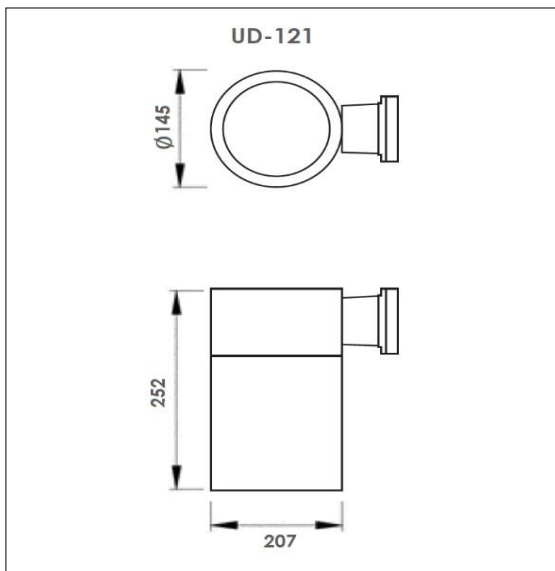

Application

Home

Retail

Office

Hotel