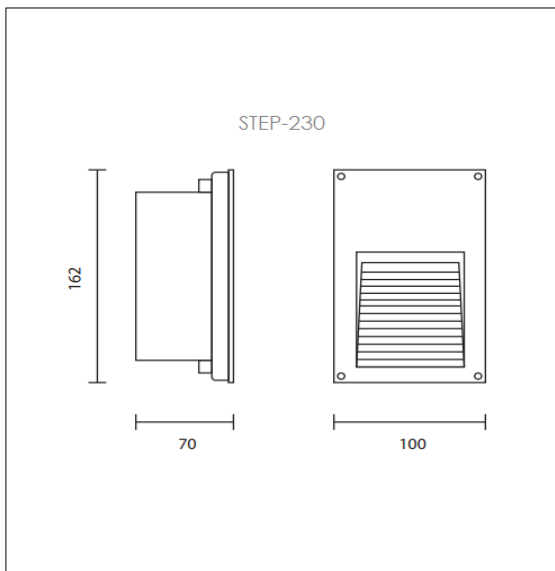

## SPECIFICATION FEATURES

PRODUCT NAME	: STEPLIGHT
BRAND	: LIGHTTRIO
ITEM CODE	: STEP-230/BK
MATERIAL	: ALUMINIUM WITH GLASS DIFFUSER
COLOR	: BLACK
LAMP TYPE	: LED 220V
HOLDER	: G9
WATT	: 2.5W
LUMEN	: -
BEAM	: -
KELVIN	: 3,200K
DIMMABLE	: NO
WARRANTY	: 1 year
IP	: 54