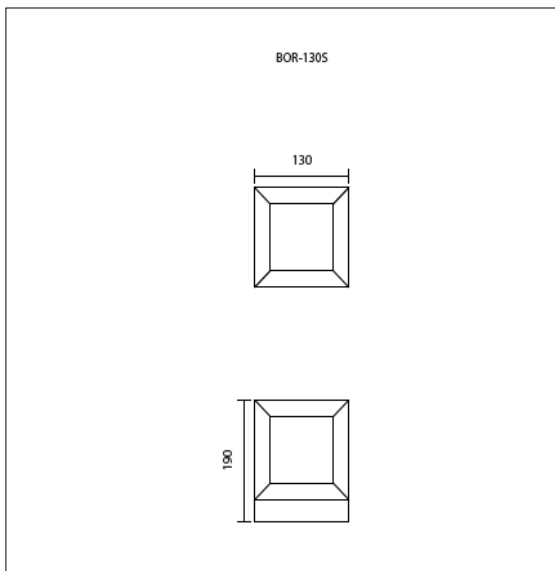

Application

Home

Retail

Office

Hotel