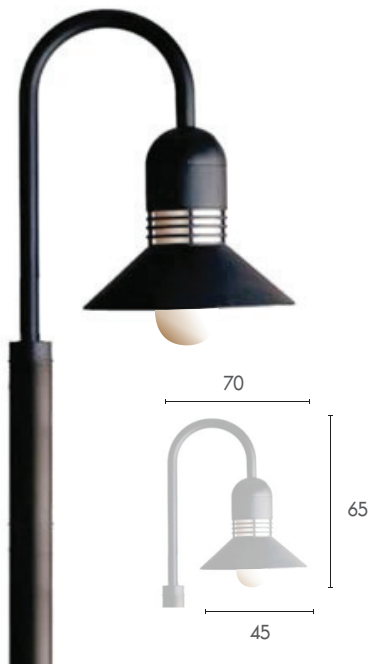

PT-802-2

Post Top

Price : **10,000.-** (3m)
: **11,600.-** (4m)