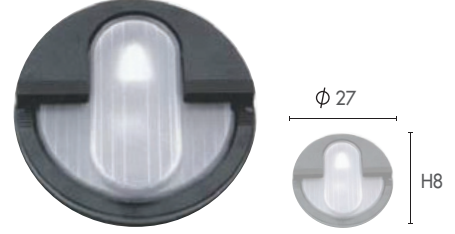

800.-

OD-B-2707

Housing : Die-cast Aluminium
Painting : White, Black
Diffuser : Glass

Compatible Bulb	LED Replacement
GENIE / E27 11W, 18W	LED-LA60 / E27 9W