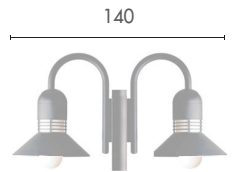

Price : **16,000.-** (3m)
: **17,600.-** (4m)

Compatible Bulb					
	Tornado / E27 45W		LED-LA70/E27 13W		MH / E27 70W

PT-802-2/2