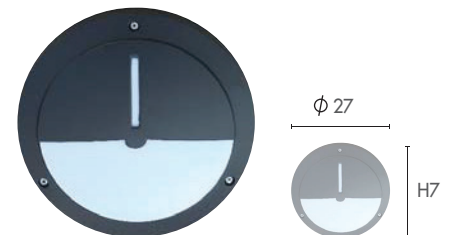

650.-

OD-B-2003

Housing : Die-cast Aluminium
Painting : White, Black
Diffuser : Acrylic

Compatible Bulb	LED Replacement
GENIE / E27 11W, 18W	LED-LA60 / E27 9W