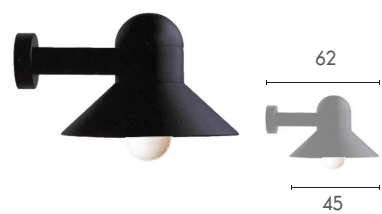

Price : **6,000.-**

WM-801-1

Housing : Class Aluminium
Diffuser : Class

Compatible Bulb			
	Tornado / E27 45W		LED-LA70/E27 13W
	MH / E27 70W