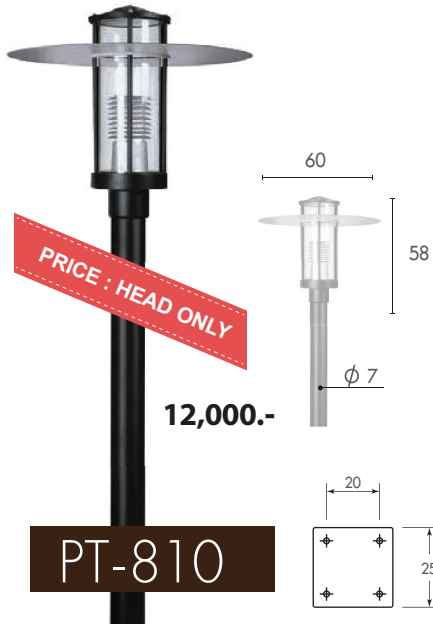

Housing : Aluminium
Diffuser : Acrylic