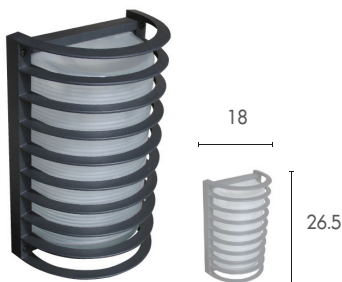

Compatible Bulb	LED Replacement
GENIE / E27 14W	LED-LA60 / E27 9W

620.-

OD-B-058

Housing : Die-cast Aluminium
Painting : White, Black
Diffuser : Glass

Compatible Bulb	LED Replacement
GENIE / E27 14W	LED-LA60 / E27 9W