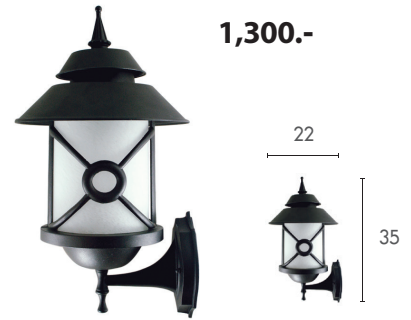

Compatible Bulb	LED Replacement
 GENIE / E27 18W	 LED-LA60 / E27 5W / 7W / 10W

840.-

O-0319W
Wallmount Luminaire

Housing : Die-cast Aluminium
Diffuser : Glass

Compatible Bulb	LED Replacement
GENIE / E27 18W	LED-LA60 / E27 5W / 7W / 10W

800.-

O-0336W
Wallmount Luminaire

Housing : Die-cast Aluminium
Diffuser : Glass

Compatible Bulb	LED Replacement
GENIE / E27 18W	LED-LA60 / E27 5W / 7W / 10W

1,300.-

O-370W/BK
Wallmount Luminaire

Housing : Die-cast Aluminium
Diffuser : Glass