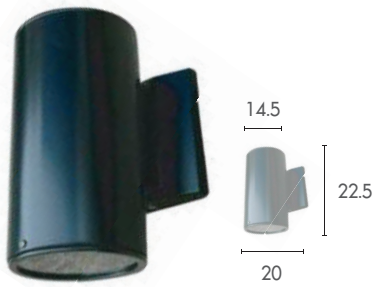

Compatible Bulb	LED Replacement
GENIE / E27 14W	LED-LA60 / E27 9W

700.-

OD-2803

Housing : Die-cast Aluminium
Painting : White, Black
Diffuser : Glass

Compatible Bulb	LED Replacement
GENIE / E27 14W	LED-LA60 / E27 9W