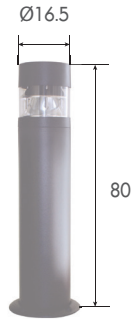

Compatible Bulb	LED Replacement
Tornado / E27 24W	LED-LA60 / E27 9W / 11W / 13W

BOL-N1704-1

5,200.-

Housing : Die-cast Aluminium
Diffuser : Acrylic

Compatible Bulb	LED Replacement
Tornado / E27 24W	LED-LA60 / E27 9W / 11W / 13W