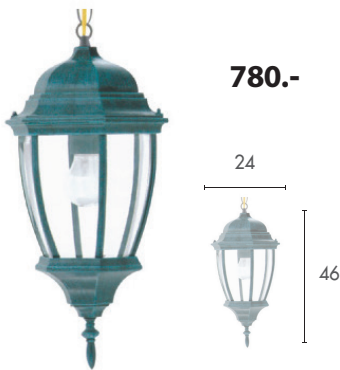

LIGHTTRIO

CREATE THE LIGHT FOR YOUR LIFE

OUTDOOR
BOOK 2015

780.-

O-0179C
Hanging Luminaire

Housing : Die-cast Aluminium
Diffuser : Glass

Compatible Bulb	LED Replacement
 GENIE / E27 18W	 LED-LA60 / E27 5W / 7W / 10W