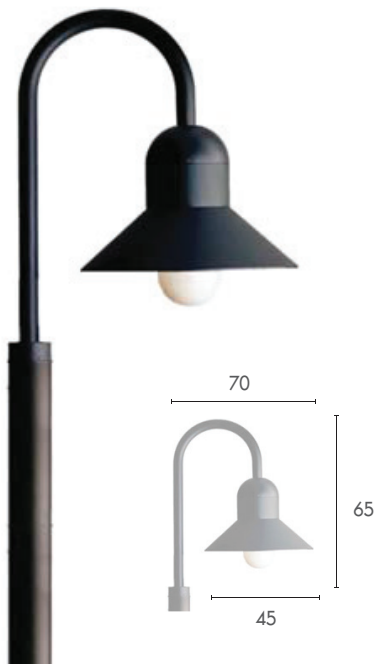

FL-F100-D3+1/G-O-05
Size : Ø90 x H255
5,060.-

FL-F100-F3+1/G-O-08
Size : Ø90 x H255
4,660.-

PT-801-1

Post Top

Price : **9,000.-** (3m)
: **10,600.-** (4m)

PT-801-2

Post Top

Price : **10,000.-** (3m)
: **11,600.-** (4m)

PT-801-3

Post Top

Price : **10,000.-** (3m)
: **11,600.-** (4m)

- > HIGH QUALITY ALUMINIUM BODY/STEEL POLE
- > PAINTING EPOXY COAT
- > QUALITY HOLDER
- > GLASS DIFFUSER

Compatible Bulb			
	Tornado / E27 45W		LED-LA70/E27 13W
	MH / E27 70W		

PT-802-1

Post Top

Price : **9,000.-** (3m)
: **10,600.-** (4m)

PT-802-2

Post Top

Price : **10,000.-** (3m)
: **11,600.-** (4m)

PT-802-3

Post Top