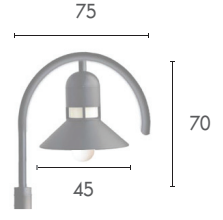

PT-803-3

Price : **10,000.-** (3m)
: **11,600.-** (4m)