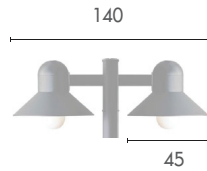

PT-801-1/2

Price : **16,000.-** (3m)
: **17,600.-** (4m)

Compatible Bulb					
	Tornado / E27 45W		LED-LA70/E27 13W		MH / E27 70W