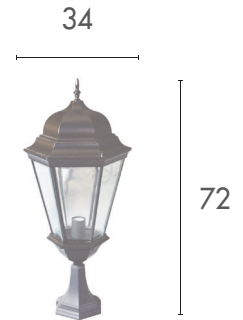

O-68XL-S

Border Luminaire

Housing : Die-cast Aluminium
Diffuser : Glass

Compatible Bulb		LED Replacement	
	GENIE / E27 18W		LED-LA60 / E27 5W / 7W / 10W