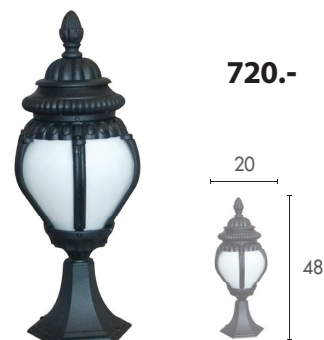

O-1293S

Border Luminaire

Housing : Die-cast Aluminium
Diffuser : Glass

Compatible Bulb	LED Replacement
GENIE / E27 18W	LED-LA60 / E27 5W / 7W / 10W