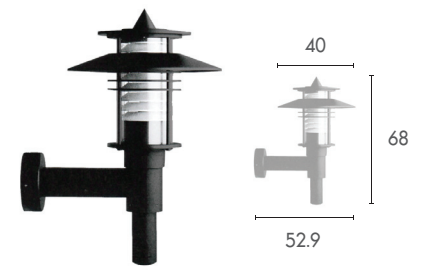

Price : **7,800.-**

Housing : Class Aluminium
Diffuser : Class

Compatible Bulb		LED Replacement	
	Tornado / E27 24W		LED-LA60 / E27 9W