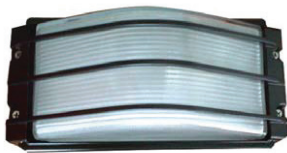

Compatible Bulb	LED Replacement
GENIE / E27 11W	LED-LA60 / E27 9W

550.-

OD-B-08

Housing : Die-cast Aluminium
Painting : White, Black
Diffuser : Glass

Compatible Bulb	LED Replacement
GENIE / E27 14W	LED-LA60 / E27 9W