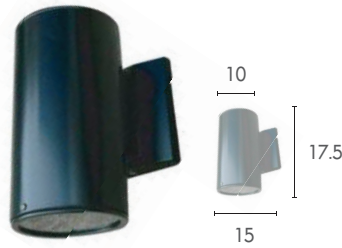

1,100.-

OD-709/S/BK

Aluminium \ Glass

Compatible Bulb			
	GENIE/ E27 11W		LED-LA60 / E27 9W