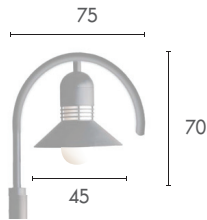

PT-803-2

Price : **10,000.-** (3m)
: **11,600.-** (4m)