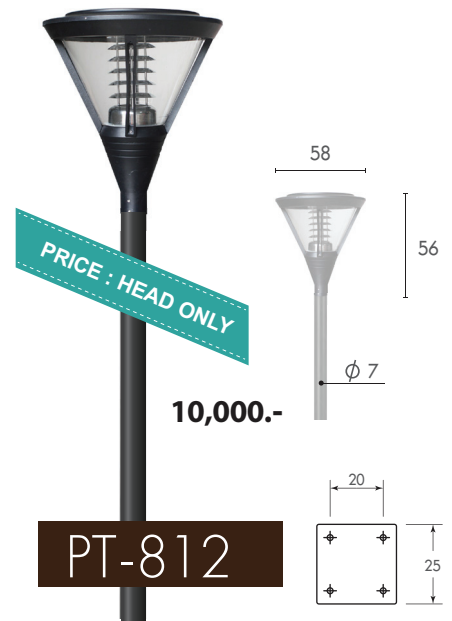

Price : **7,000.-**

WM-801-2

Housing : Class Aluminium
Diffuser : Class

Housing : Aluminium
Diffuser : Acrylic

Housing : Aluminium
Diffuser : Acrylic

Housing : Aluminium
Diffuser : Acrylic

Compatible Bulb	
Tornado / E27 24W	MH / E27 70W