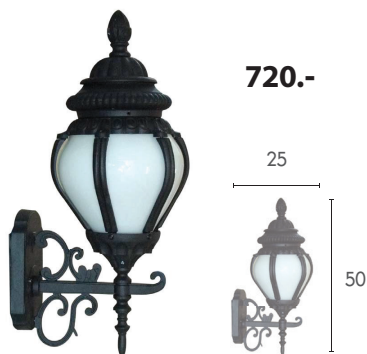

Compatible Bulb	LED Replacement
 GENIE / E27 18W	 LED-LA60 / E27 5W / 7W / 10W

O-8090/2S

Border Luminaire

Housing : Die-cast Aluminium
Diffuser : Glass

Compatible Bulb	LED Replacement
 GENIE / E27 18W	 LED-LA60 / E27 5W / 7W / 10W