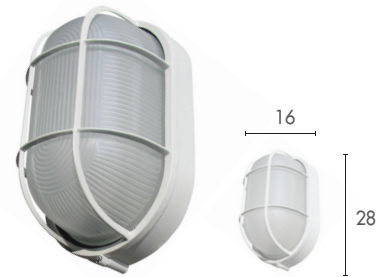

550.-

OD-B-08

Housing : Die-cast Aluminium
Painting : White, Black
Diffuser : Glass

Compatible Bulb	LED Replacement
GENIE / E27 14W	LED-LA60 / E27 9W