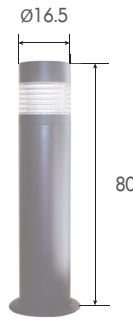

BOL-N1704

5,200.-

Housing : Die-cast Aluminium
Diffuser : Acrylic

Compatible Bulb	LED Replacement
Tornado / E27 24W	LED-LA60 / E27 9W / 11W / 13W