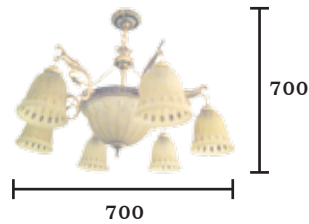

CH-9053/6+3

E27x9

PRICE : 3,300.-*

CH-9054/6+3

E27x9

PRICE : 3,300.-