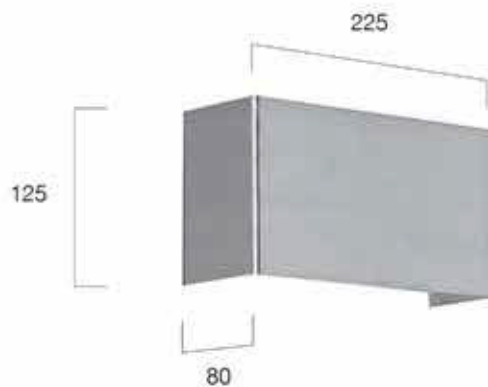

NIKITA

WI-86996-NIKITA

wall luminaire
steel, satin nickel

L 225, H 125, A 80
220-240V, 50-60Hz
bulbs included

Packaging
L 244, B 144, H 96
spare parts
GL 1347

9 002759 869960

1,300.-

WI-86995-NIKITA

wall luminaire
steel, satin nickel
satinated-glass, white

L 225, H 290, A 80
220-240V, 50-60Hz
bulbs included

Packaging
L 320, B 246, H 120
spare parts
GL 1186, GL 1347

9 002759 869953