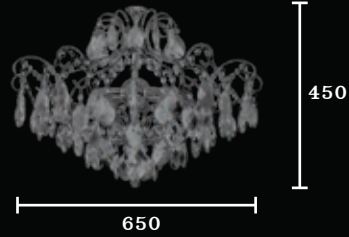

CR-8208-1P/SL

E14x6

PRICE : 16,000.-*

CR-8208-1P/BK

E14x6

PRICE : 16,000.-