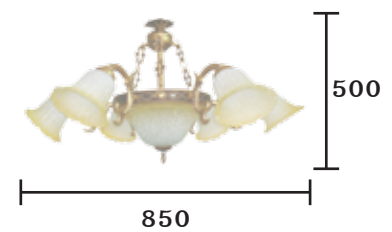

CH-A373/6+3

E27x9

PRICE : 3,000.-*