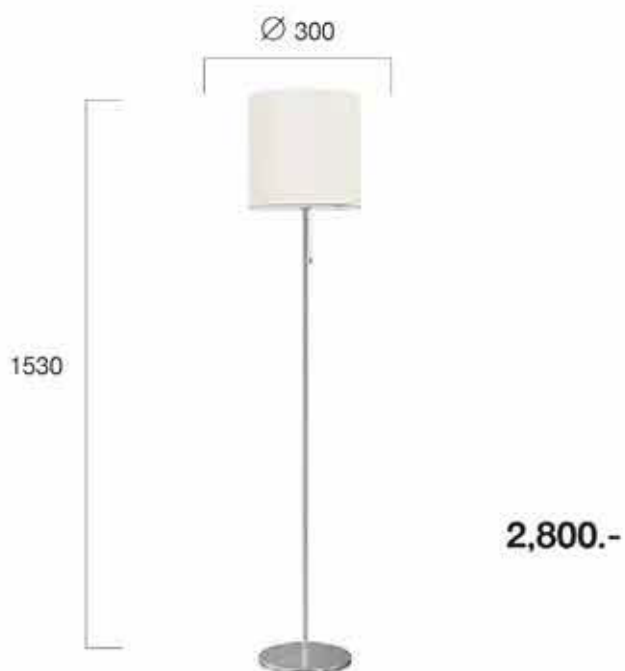

WI-82813-SENDO

floor luminaire
aluminium, brushed aluminium
fabric, beige

DM 300, H 1530
230-240V, 50/60Hz
bulbs not included

Packaging
L 478, B 315, H 315
spare parts
S 1861