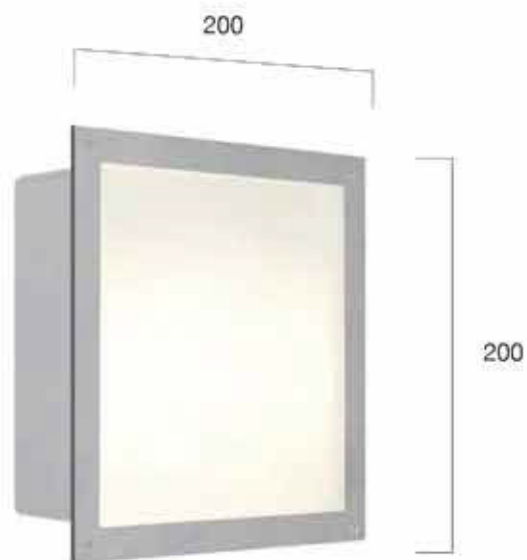

ZIMBA + RIGA 3

STEP-88009-ZIMBA

recessed luminaire
cast aluminium, silver
satinated glass, white

L 200, B 200, H 5
220-240V, 50-60Hz
bulbs not included

Packaging
L 208, B 208, H 98
spare parts
GL 1606

9 002759 880095

1,500.-