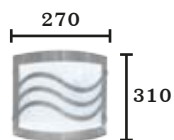

WI-8037

E14x1

PRICE : 900.-*