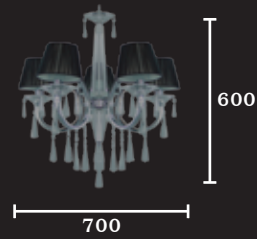

E14x8
PRICE : 9,000.-*

CR-9015-B

E14x6
PRICE : 7,500.-*

CR SERIES

Chandelier

E14x8
PRICE : 18,000.- *

CR SERIES

Chandelier

CR-8012/5

E14x5

PRICE : 11,500.-

CR-YH814/6

E14x6

PRICE : 9,600.-*

CL SERIES

Chandelier