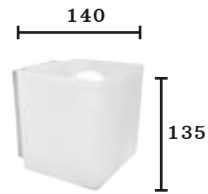

E14x1
PRICE : 1,000.-

WI-CHILLI