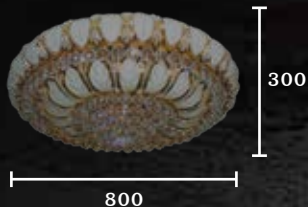

E14x8

PRICE : 11,000.-*

CR-3682-800

E14x16

PRICE : 18,000.-*

CR SERIES

Chandelier

CR-9010-A