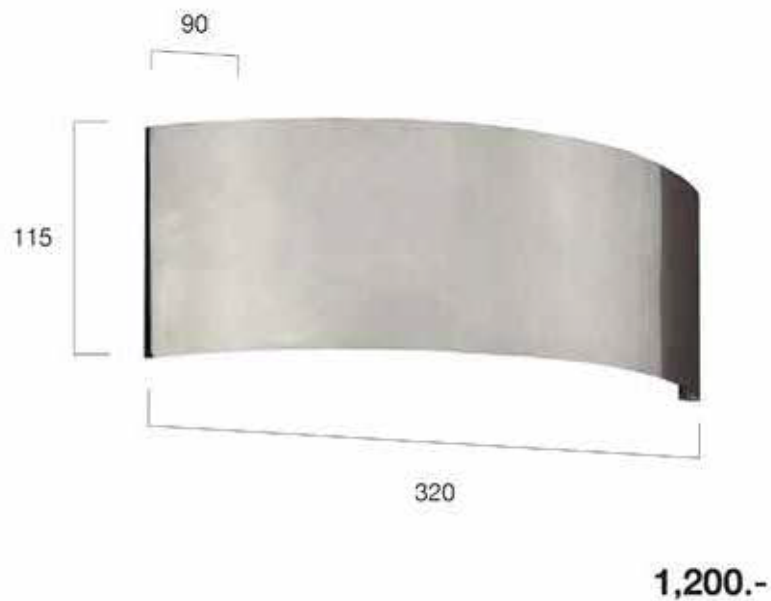

Packaging
L 295, B 223, H 120

WI-87523-BIA

wall luminaire
steel, satin nickel

L 320, H 115, A 90
220-240V, 50-60Hz
bulbs included

Packaging
L 344, B 121, H 95
spare parts
GL 1347

MADRAS

WI-87018-MADRAS

wall luminaire
aluminium, aluminium