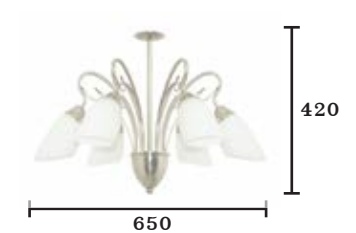

CH-5101/6

E14x6

PRICE : 1,600.-