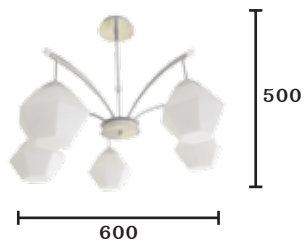

CL-2698/5

E27x7

PRICE : 2,200.-*