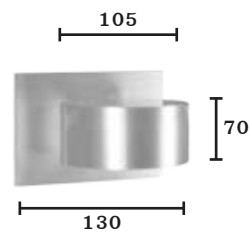

Wall In Light

WI-1814-G9/BK

G9x1

PRICE : 1,000.-**

WI-1814-G9/SL

G9x1

PRICE : 1,000.-**

WI-2058/1