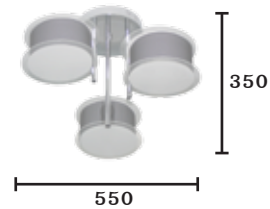

Chandelier

CL-8150/3

E27x3
PRICE : 2,400.-*

CL-8151/3

E27x3
PRICE : 2,400.-*

CL-2575/6+1

E27x7
PRICE : 3,000.-*

CL SERIES