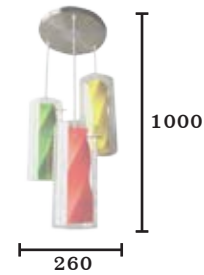

HL-002/H3

COLOR : RD, GN, YW
E27x3

PRICE : 1,800.-**