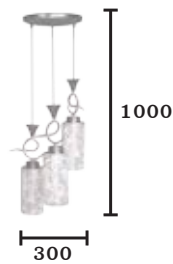

Hanging Lamp

HL-537/H3

E27x3
PRICE : 2,400.

HL-463/H3

E27x3
PRICE : 1,800.-*

HL-517/H3

E27x3
PRICE : 1,800.-*

HL-504/H3