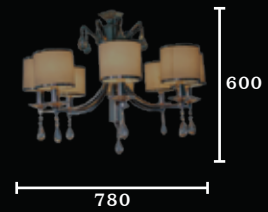

PRICE : 10,000.-*

CR-8257/8+4/SL

E14x12

PRICE : 10,000.-

CR SERIES

Chandelier

CR-8186/8

E14x8

PRICE : 10,000.-*

CR-8186/6

E14x6

PRICE : 7,600.-*

CR SERIES

Chandelier

CR-8176/8

E14x8