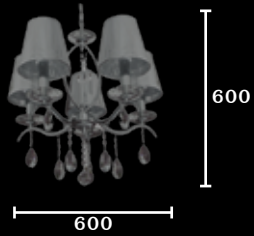

CR SERIES

Chandelier

CR-YH610/5

E14x5

PRICE : 5,000.-*

CR-8006/5

E14x5

PRICE : 10,000.-*