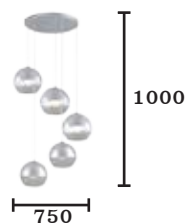

PRICE : 3,200.-*

HL-120/H3

E27x3

PRICE : 1,900.-*

HL SERIES

Hanging Lamp

HL-1200/H5(230)

E27x3
PRICE : 8,000.-*