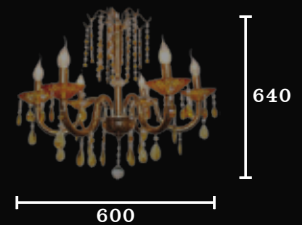

PRICE : 7,000.-*

CR SERIES

Chandelier

CR-2028/6

E14x6

PRICE : 6,400.-*

CR-2050/8+4

E14x12