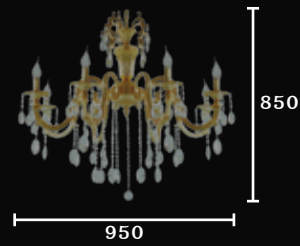

E14x8

PRICE : 12,000.-*

CR-2015/6