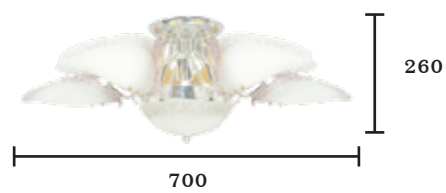

CL SERIES

Chandelier

CL-8273/8+1

E27x9

PRICE : 3,000.-*

CL-9301/6/AB

E27x7

PRICE : 1,800.-*