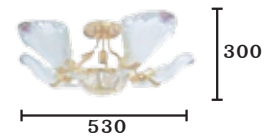

CL-4517/5+1

E27x7

PRICE : 1,200.-