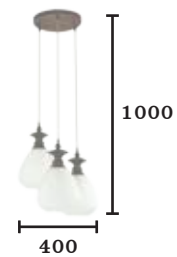

HL SERIES

Hanging Lamp

HL-1220/H3

E27x3
PRICE : 2,400.-*

HL-150/H1

E27x1
PRICE : 4,000.-*

HL-1938/H3

E27x3
PRICE : 2,000.-*