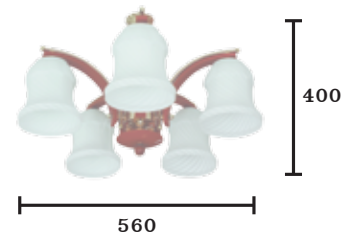

E27x5

PRICE : 1,500.-*

CH-6211/5