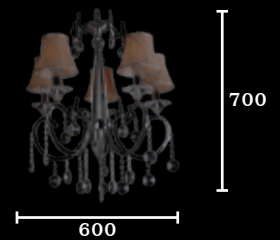

E14x5

PRICE : 5,000.-*

CR-8006/5

E14x5

PRICE : 10,000.-*

CR SERIES

Chandelier

CR-AVIAS/8