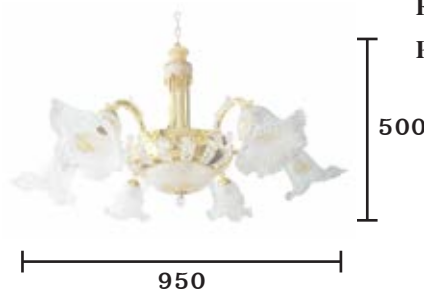

E27x9

PRICE : 3,000.-*