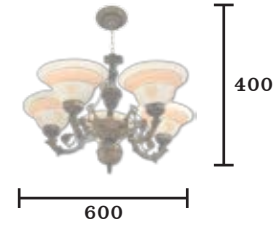

PRICE : 10,000.-*

CR SERIES

Chandelier

CH-A359/5

E27x5

PRICE : 1,500.-

CH-A373/5

E27x5