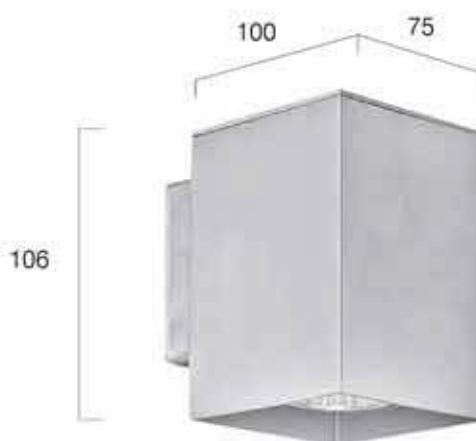

MADRAS

WI-87018-MADRAS

wall luminaire
aluminium, aluminium

L 75, H 106, A 100
220-240V, 50-60Hz
bulbs included

Packaging
L 121, B 120, H 95