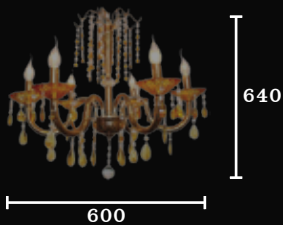

E14x6

PRICE : 3,500.-*

CR-2037/6