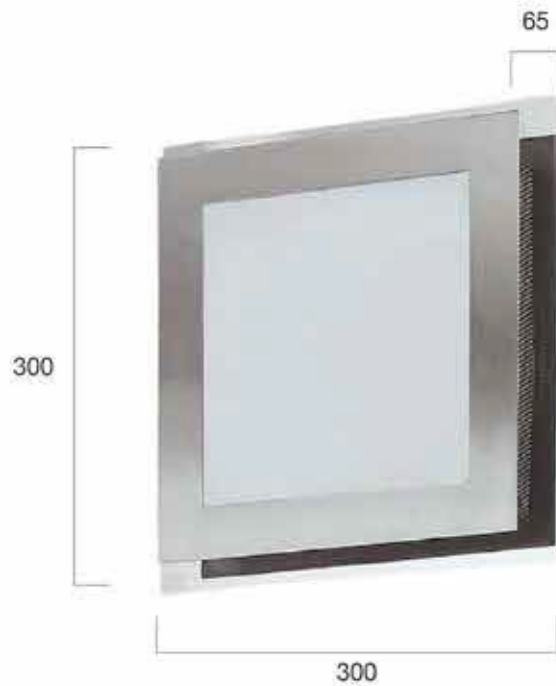

EOS

WI-82218-EOS

wall / ceiling luminaire
steel, satin nickel, chrome
satinated glass, white

L 380, H 380, A 65
220-240V, 50-60Hz
bulbs not included

Packaging
L 419, B 420, H 100
spare parts
GL 539

9 002759 822187

2,550.-

WI-82219-EOS

wall / ceiling luminaire
steel, satin nickel, chrome
satinated glass, white

L 300, H 300, A 65
220-240V, 50-60Hz
bulbs not included

Packaging
L 320, B 320, H 95
spare parts
GL 540

9 002759 822194

2,050.-