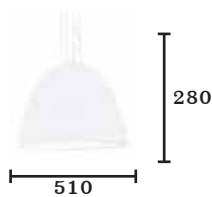

HL-COLUME/BK/WH

E27x1
PRICE : 9,000.-