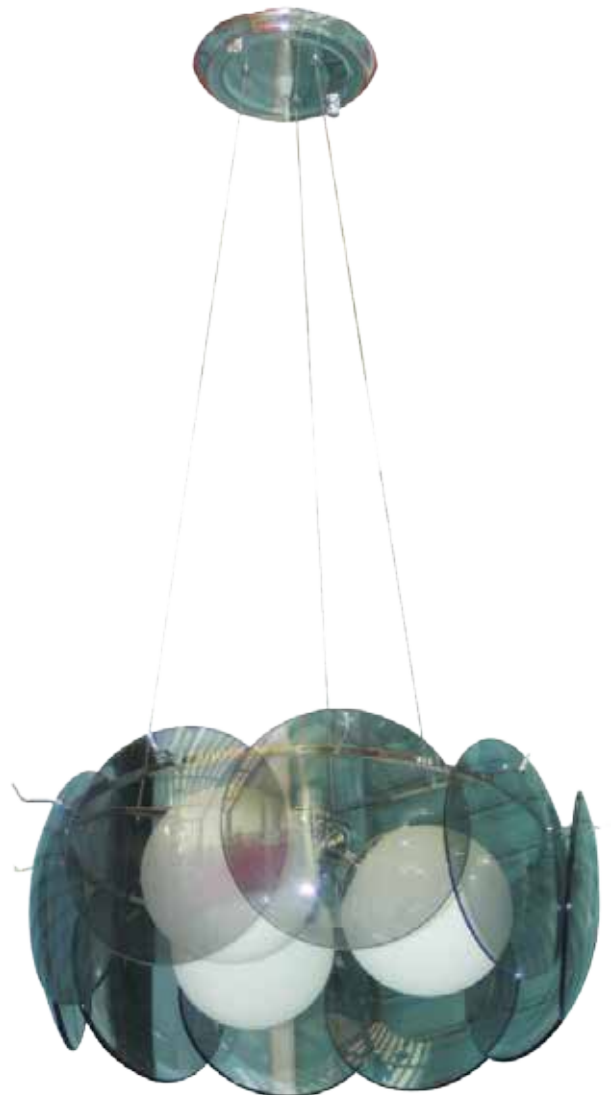

HL SERIES

Hanging Lamp

HL-D720/H3

E27x3
PRICE : xxxxx.-

HL-8083/H3

E27x3
PRICE : 2,400

HL SERIES

Hanging Lamp

HL-DIAMOND-380

E27x1
PRICE : 2,700.-

HL-DIAMOND-500

E27x2
PRICE : 3,600.-

HL-DIAMOND-680

E27x3
PRICE : 5,600.-

HL SERIES

Hanging Lamp