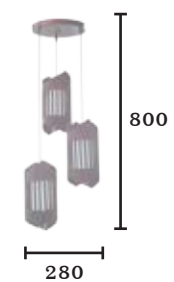

E27x3
PRICE : 3,800.-*