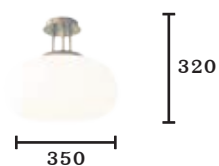

PRICE : 2,800.-**

HL-5567/H3

E27x3

PRICE : 2,000.-*

HL-6004/L

E27x3

PRICE : 3,000.-*

HL SERIES