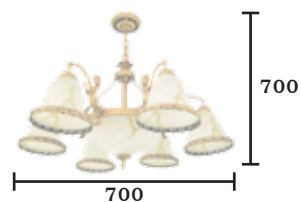

CH-ALCEDO/6