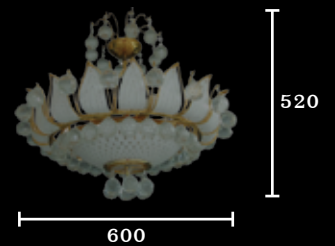

E14x8

PRICE : 11,000.-*

CR-3682-800

E14x16

PRICE : 18,000.-*

CR SERIES

Chandelier

CR-9010-A

E14x8
PRICE : 9,000.-*

CR-9015-B

E14x6
PRICE : 7,500.-*

CR SERIES

Chandelier

E14x8
PRICE : 18,000.- *

CR SERIES

Chandelier