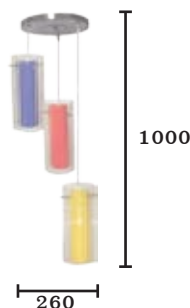

E27x3
PRICE : 1,800.-**