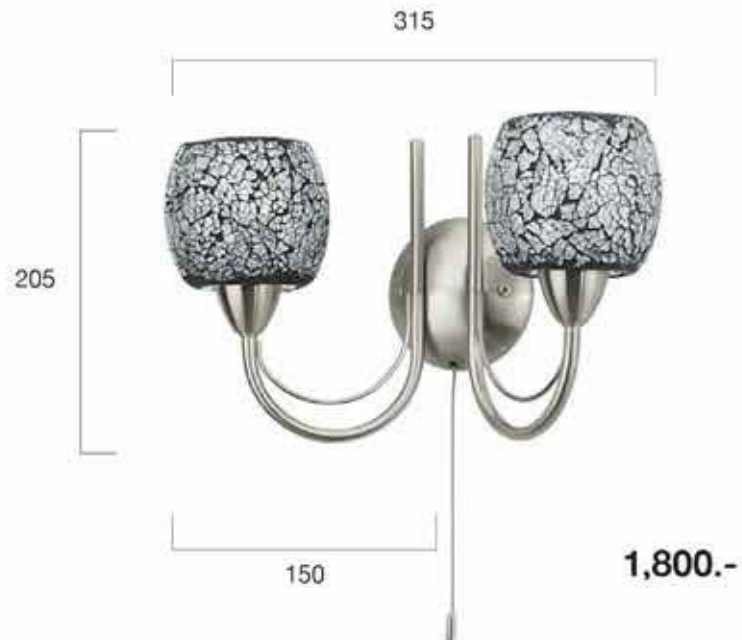

WI-82813-SENDO

floor luminaire
aluminium, brushed aluminium
fabric, beige

DM 300, H 1530
230-240V, 50/60Hz
bulbs not included

Packaging
L 478, B 315, H 315
spare parts
S 1861

ZEPTO + FARGO

WI-89816-ZEPTO

wall luminaire
steel, satin nickel
mosaic glass, black, white

L 315, H 205, A 150
220-240V, 50-60Hz
bulbs not included

Packaging
L 235, B 283, H 163
spare parts
GL 2189

9 002759 898168

HL-87489-FARGO

pendant luminaire
steel, satin nickel
glass, opal glass, red, white