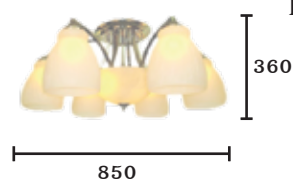

Chandelier

CL-8150/3

E27x3
PRICE : 2,400.-*

CL-8151/3

E27x3
PRICE : 2,400.-*

CL-2575/6+1

E27x7
PRICE : 3,000.-*

CL SERIES