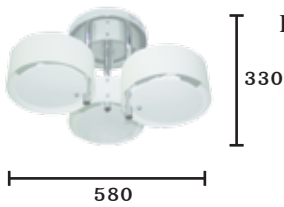

CL-8150/3

E27x3
PRICE : 2,400.-*