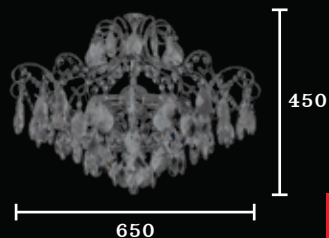

CR SERIES

Chandelier

CR-8208-1P/SL

E14x6

PRICE : 16,000.-*

CR-8208-1P/BK

E14x6

PRICE : 16,000.-

CR SERIES 8