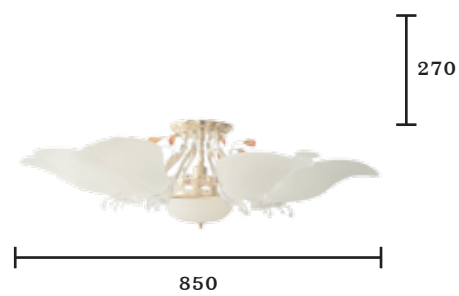

CL-8273/8+1

E27x9

PRICE : 3,000.-*

CL-9301/6/AB

E27x7

PRICE : 1,800.-*