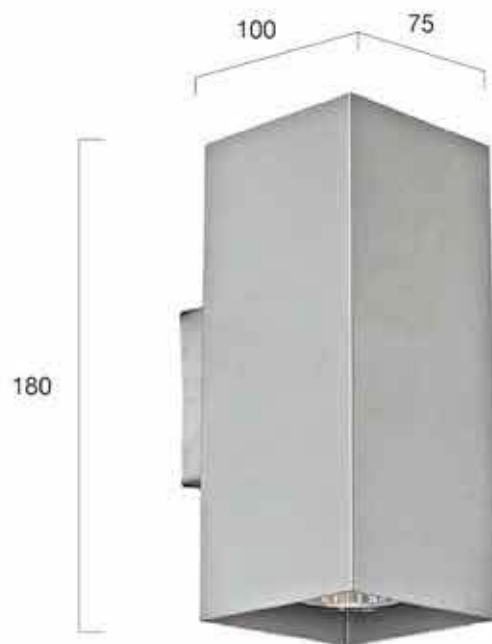

WI-87019-MADRAS

wall luminaire
aluminium, aluminium

L 75, H 180, A 100
220-240V, 50-60Hz
bulbs included

Packaging
L 193, B 119, H 94

1,200.-