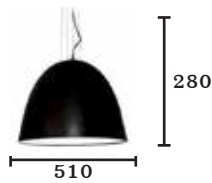

HL-COLUME/BK

E27x1
PRICE : 9,000.-