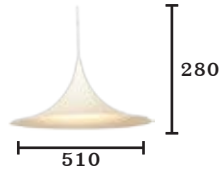

COLOR : BK, WH, CR

E27x1

PRICE : 12,000.-(BK, WH)*
14,000.-(CR)*

HL SERIES

Hanging Lamp

HL-CYRUS/WH

E27x1
PRICE : 2,400

HL-COLUME/BK