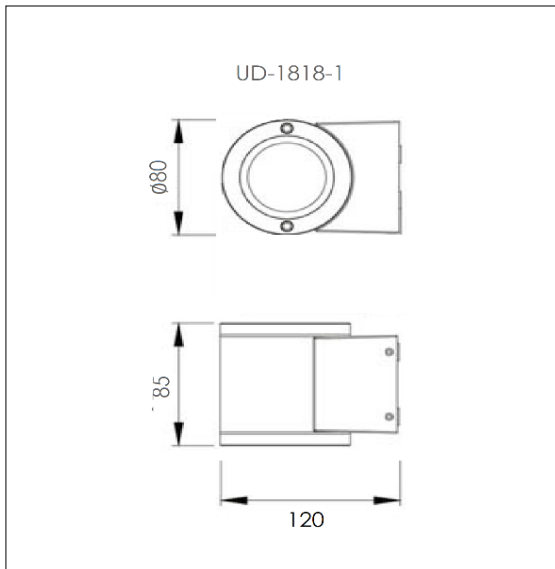

## SPECIFICATION FEATURES

PRODUCT NAME	: WALLMOUNT OUTDOOR
BRAND	: LIGHTTRIO
ITEM CODE	: UD-1818-1/BK
MATERIAL	: ALUMINIUM WITH TEMPERED GLASS
COLOR	: BLACK
LAMP TYPE	: LED
HOLDER	: GU10
WATT	: 5W
LUMEN	: 350lm. (Lifetime 25,000hr.)
BEAM	: 36D
KELVIN	: 3,000K
DIMMABLE	: NO
WARRANTY	: 1 year
IP	: 54