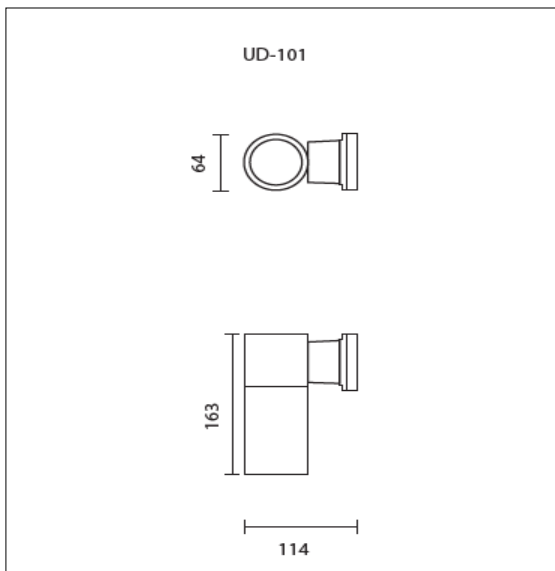

Application

Home

Retail

Office

Hotel