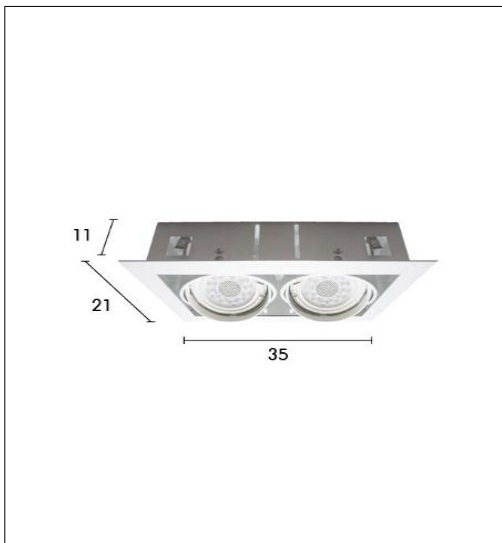

DATE : _____
 TYPE : _____
 PROJECT : _____
 APPROVE BY: _____
 SALE : THANASETH 0819289942

PRODUCT IMAGE

PRODUCT NAME : RECESSED DOWNLIGHT
 BRAND : LIGHTTRIO
 ITEM CODE : DH-552/SYL
 MATERIAL : DIE-CAST ALUMINIUM
 COLOR : WHITE
 LAMP TYPE : LED
 HOLDER : QR111
 WATT : 2x12W
 LUMEN : 2x1,200lm.
 KELVIN : 2,700K
 CEILING HIGH : 3-4m.
 DIMMABLE : YES
 WARRANTY : 2 YEARS
 IP : 20

DIMENSION

Application